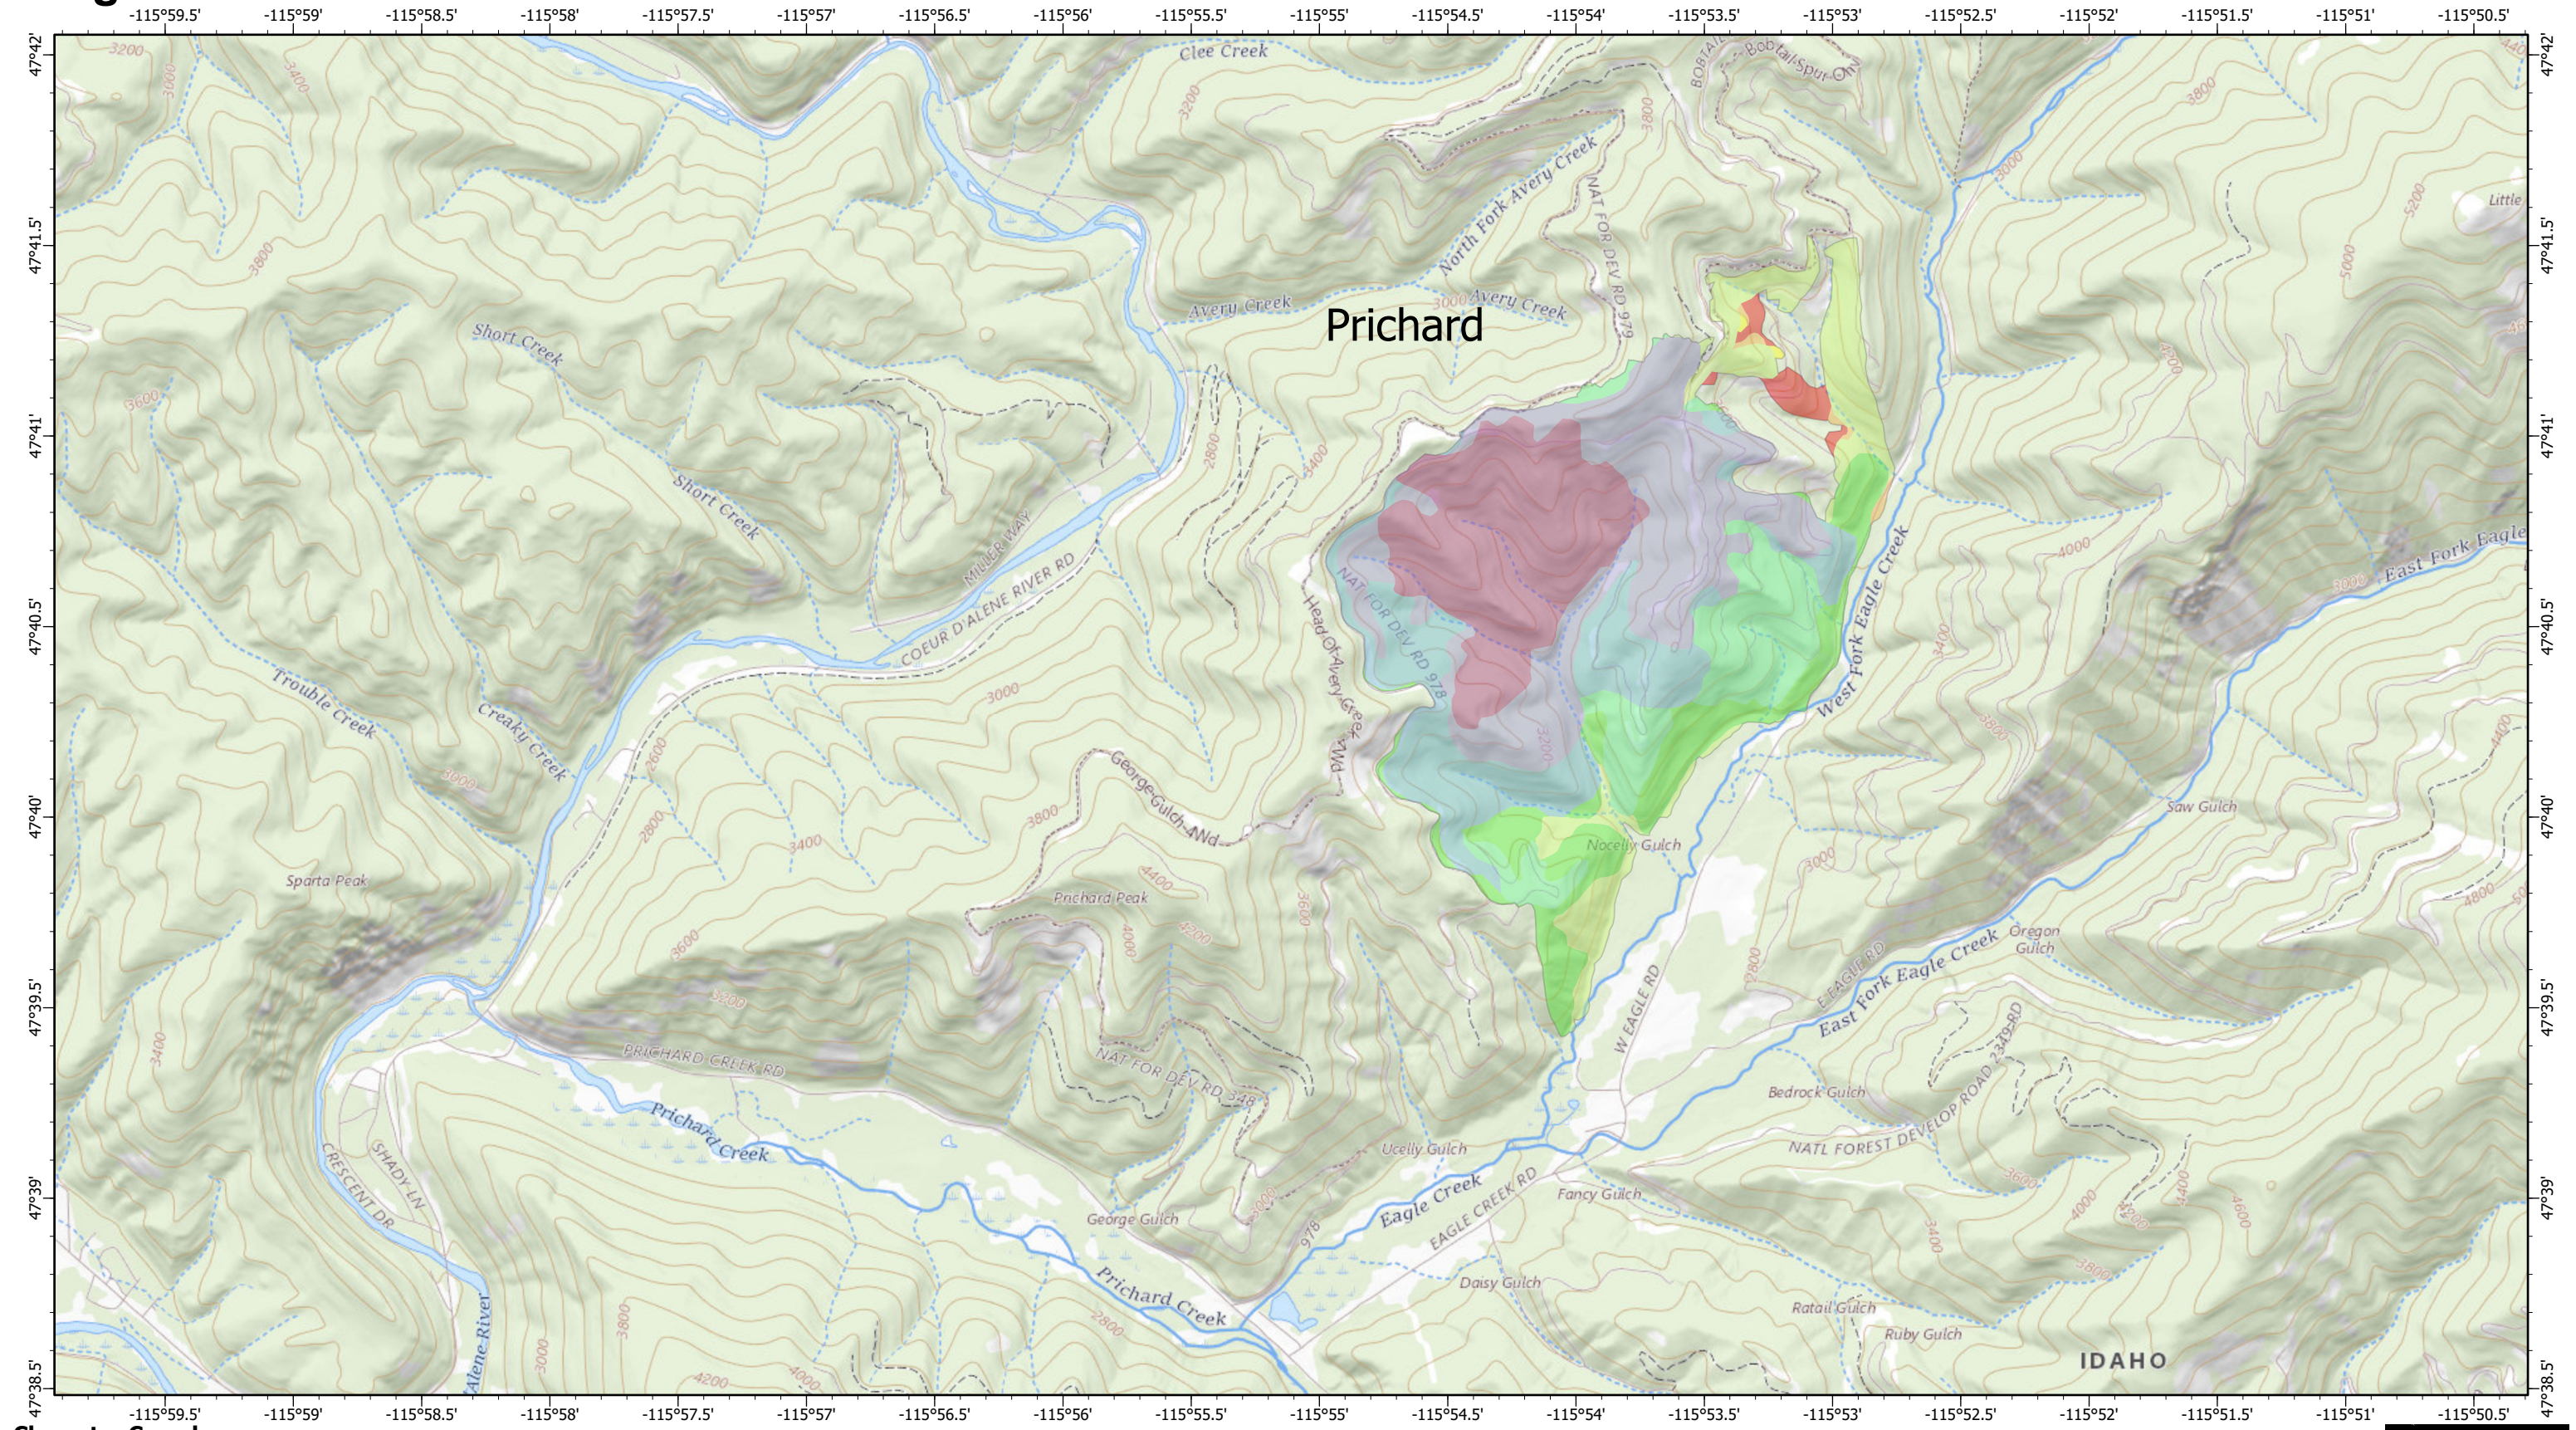

Progression - Prichard

07/23/2021

Character Complex
ID-IPF-00458
 Fire Perimeter as of
 07/22/2021 2130 hrs
 4,473 Acres

Date, Growth Acres, Total Acres	7/15/2021, 236 growth acres, 812 total acres	7/20/2021, 1 growth acre, 1234 total acres
7/12/2021, 263 growth acres, 263 total acres	7/16/2021, 162 growth acres, 974 total acres	7/22/2021, 5 growth acres, 1239 total acres
7/13/2021, 313 growth acres, 576 total acres	7/18/2021, 155 growth acres, 1117 total acres	7/22/2021, 20 growth acres, 1259 total acres
	7/20/2021, 135 growth acres, 1233 total acres	