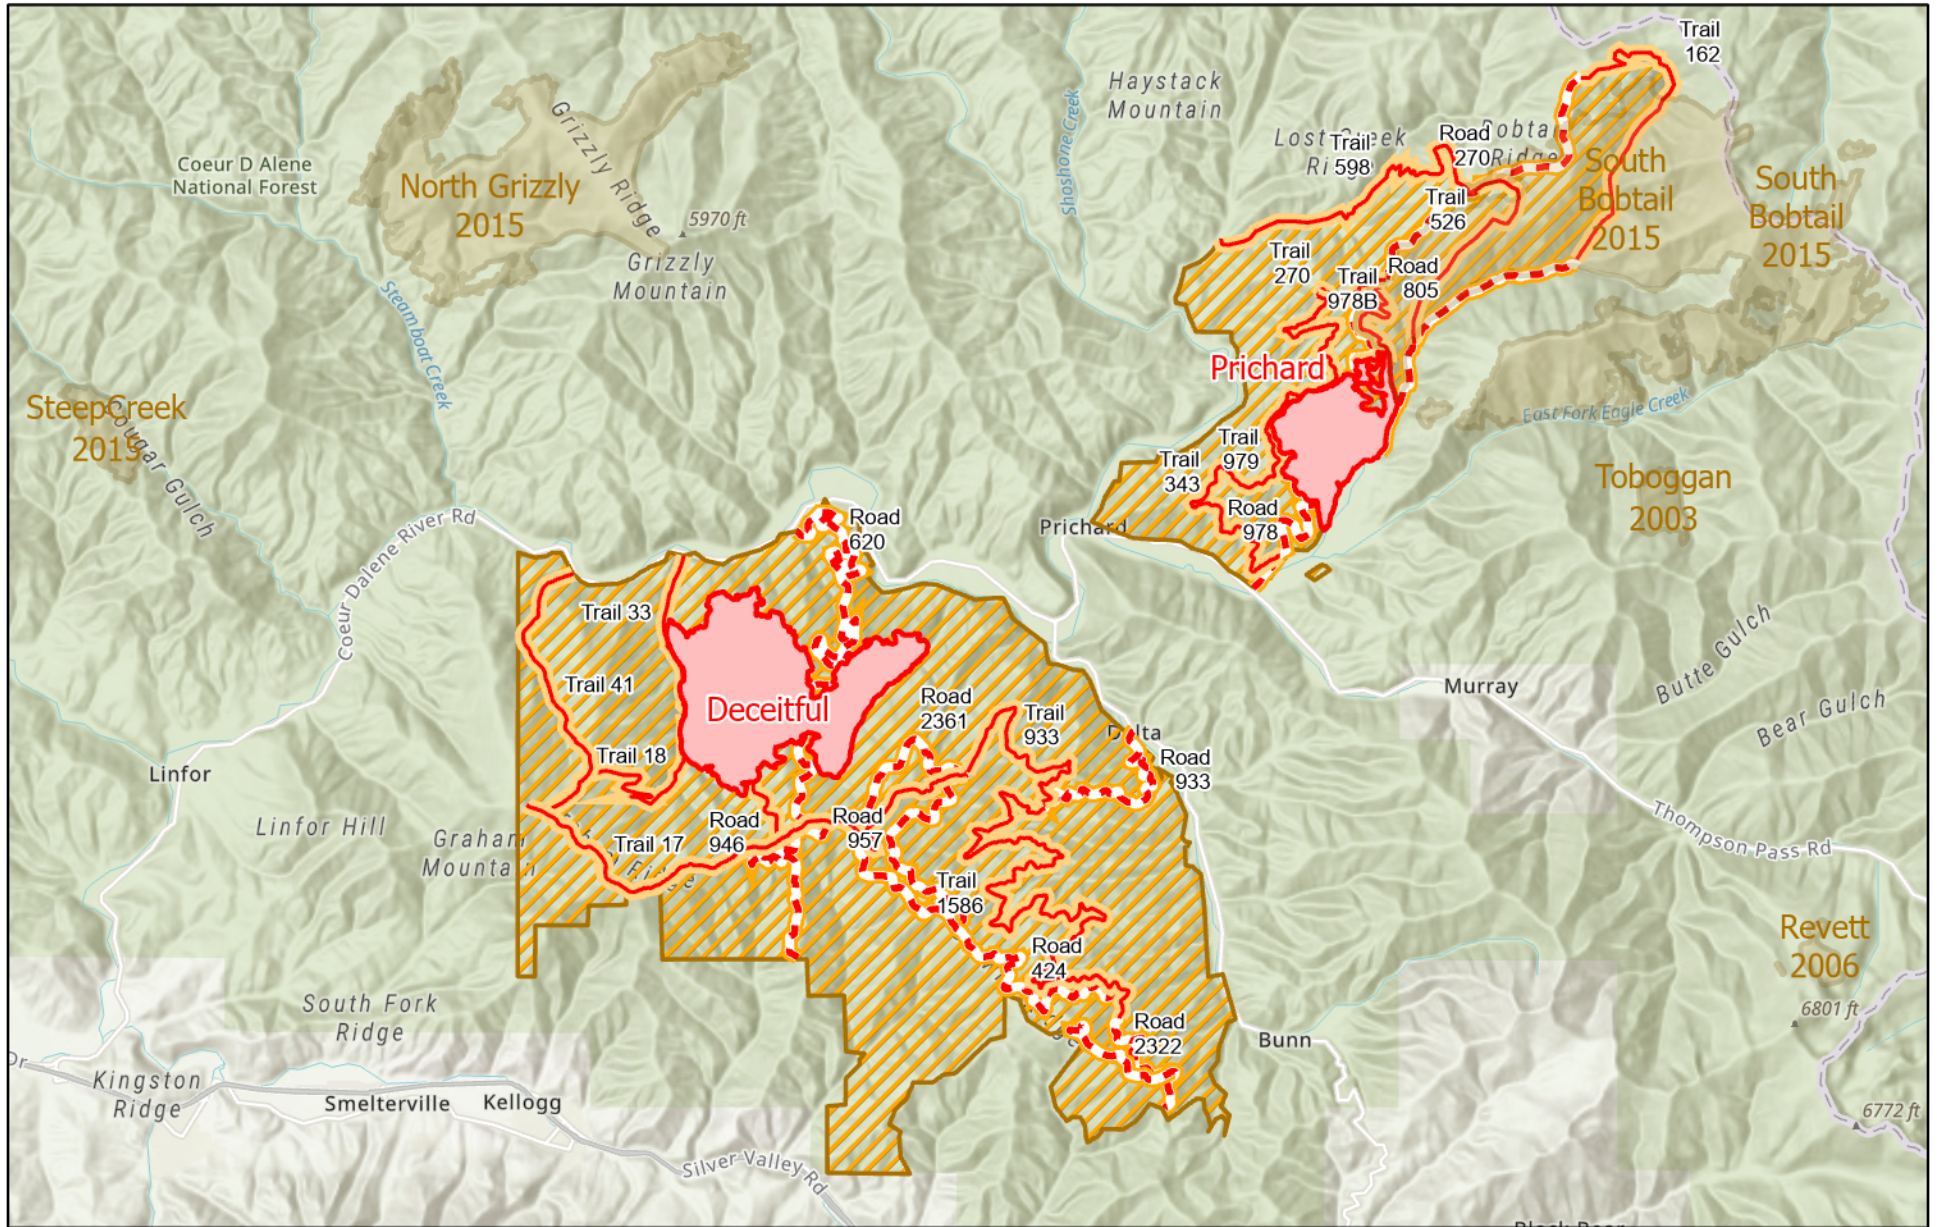

Character Complex

7/23/2021

Character Complex

ID-IPF-000458

4,473 Total Acres

Deceitful Fire

ID-IPF-000421

Fire Perimeter as of
07/22/2021 2130 hrs
3,215 Acres

Prichard Fire

ID-IPF-000392

Fire Perimeter as of
07/22/2021 2130 hrs
1,258 Acres

- Wildfire Daily Fire Perimeter
- Historical Fires
- Area Closure

Route Closures

- Road
- Trail