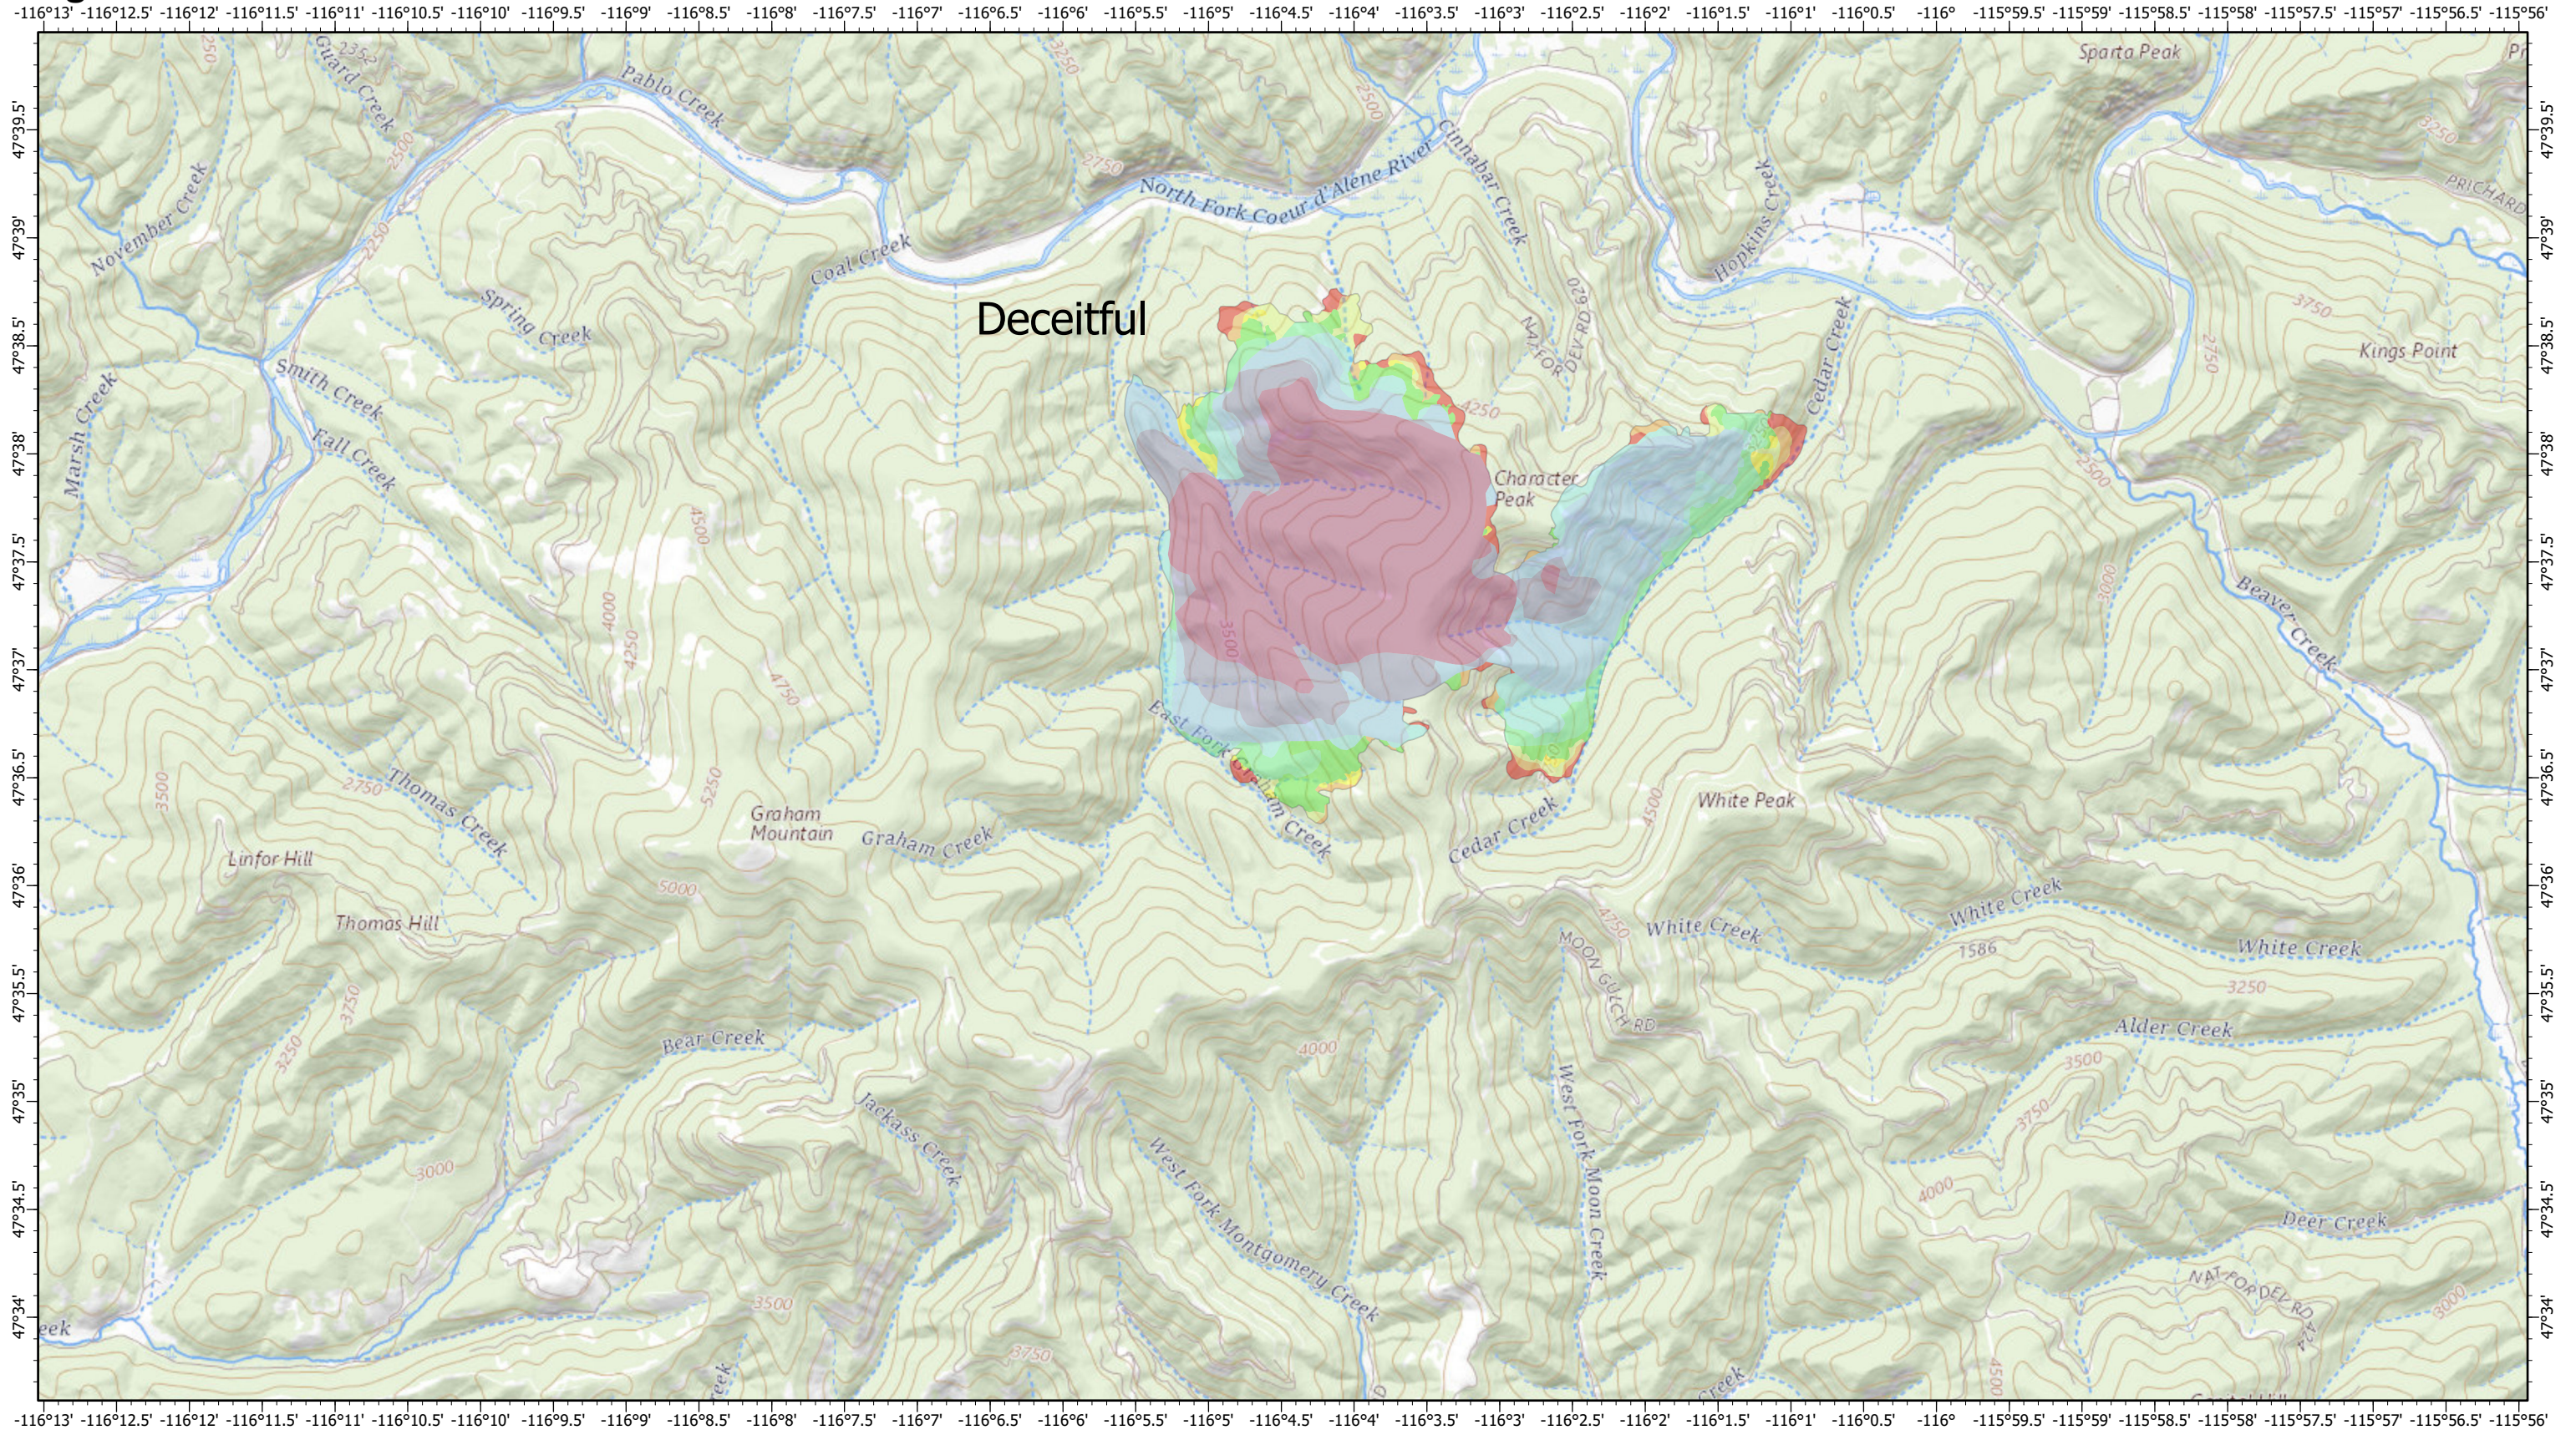

Progression - Deceitful

07/24/2021

Character Complex
ID-IPF-00458
 Fire Perimeter as of
 07/23/2021 2235 hrs
 4,582 Acres

Date, Growth Acres, Acres	7/15/2021, 749 growth acres, 2503 total acres	7/20/2021, 35 growth acres, 3103 total acres
7/12/2021, 1306 growth acres, 1306 total acres	7/16/2021, 215 growth acres, 2718 total acres	7/22/2021, 62 growth acres, 3165 total acres
7/13/2021, 447 growth acres, 1754 total acres	7/18/2021, 199 growth acres, 2917 total acres	7/22/2021, 50 growth acres, 3215 total acres
	7/20/2021, 151 growth acres, 3068 total acres	7/23/2021, 88 growth acres, 3303 total acres