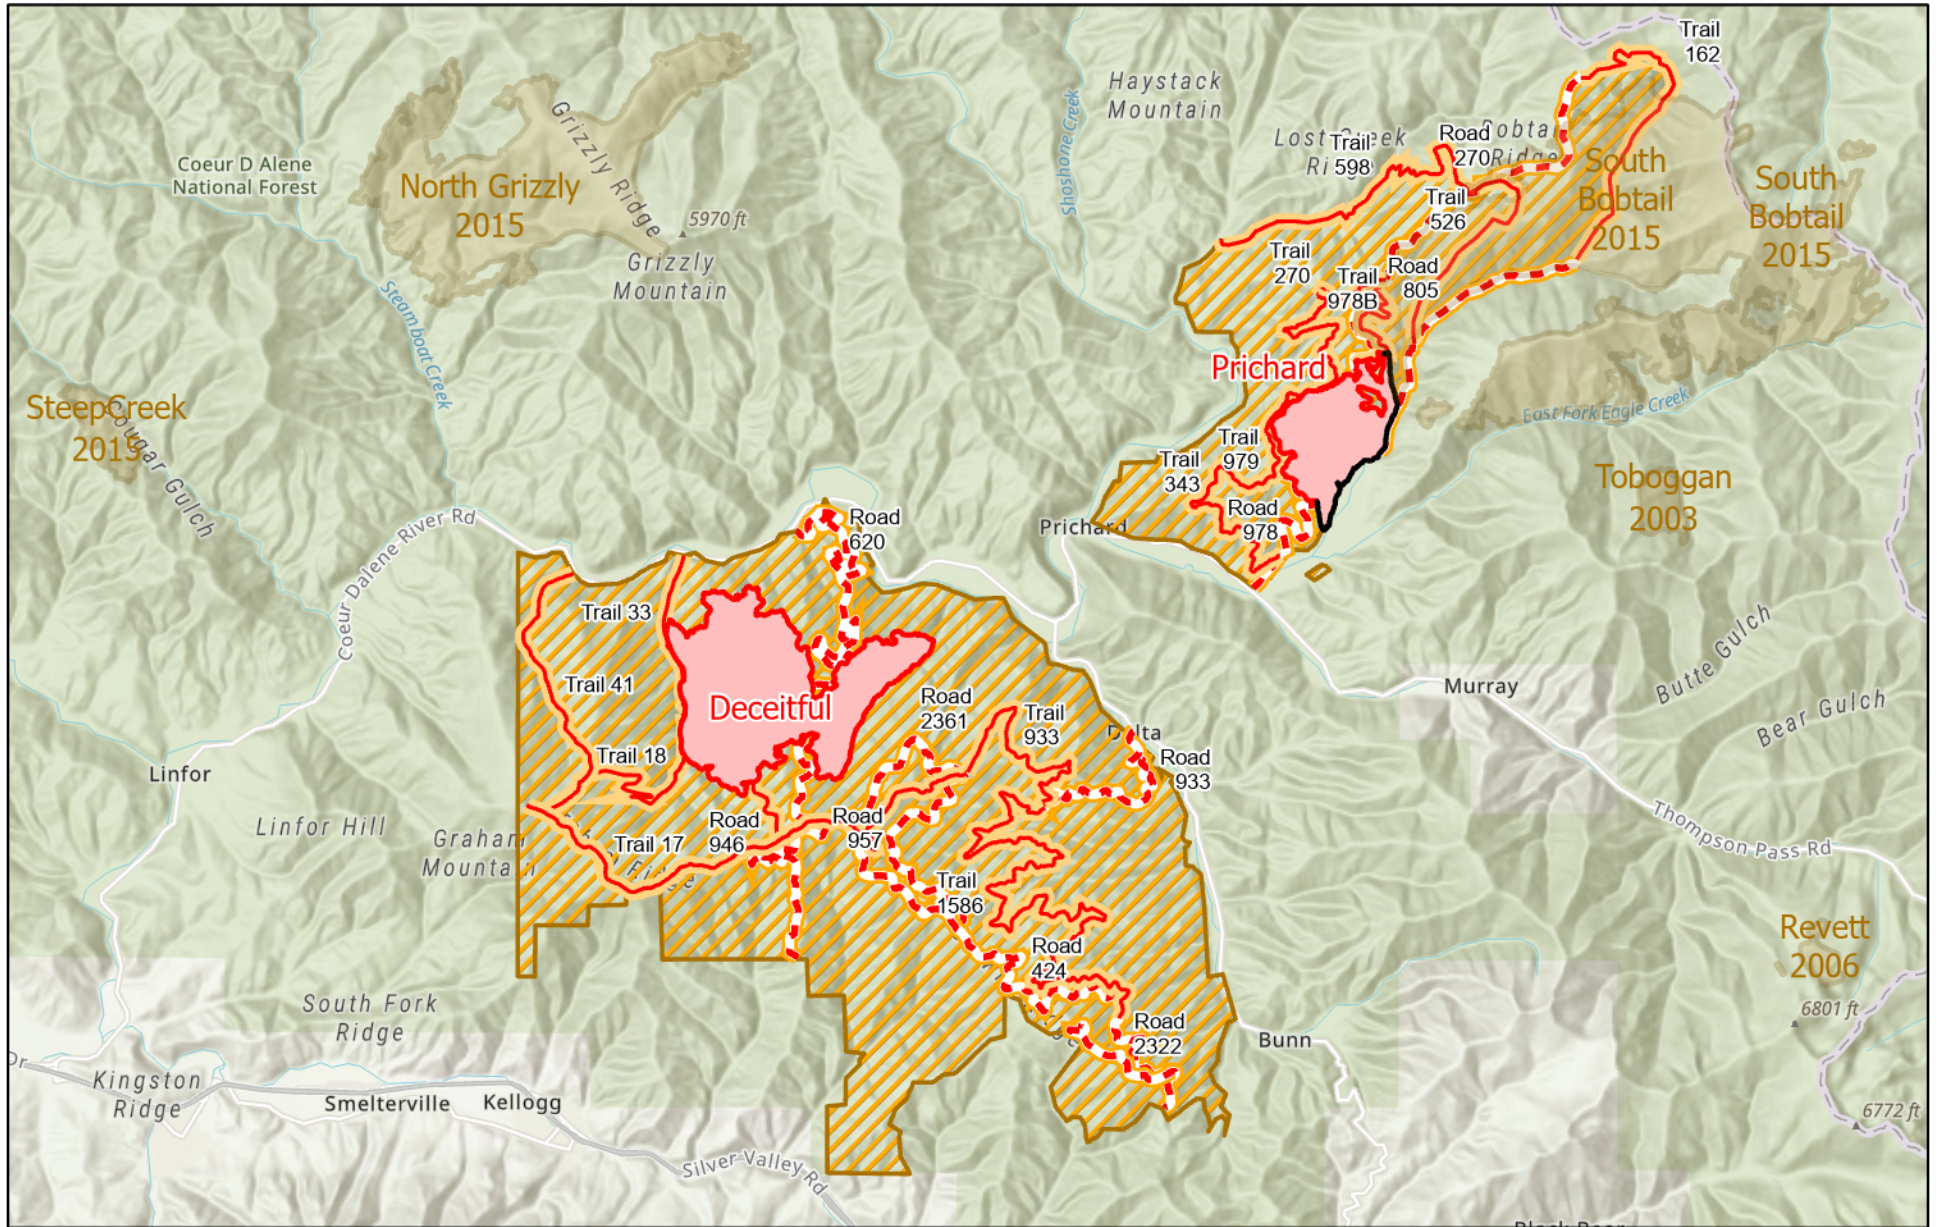

Character Complex

7/24/2021

Character Complex

ID-IPF-000458

4,582 Total Acres

Deceitful Fire

ID-IPF-000421

Fire Perimeter as of
07/23/2021 2235 hrs
3,302 Acres

Prichard Fire

ID-IPF-000392

Fire Perimeter as of
07/23/2021 2235 hrs
1,280 Acres

- Contained Line
- Wildfire Daily Fire Perimeter
- Historical Fires
- Area Closure

Route Closures

- Road
- Trail