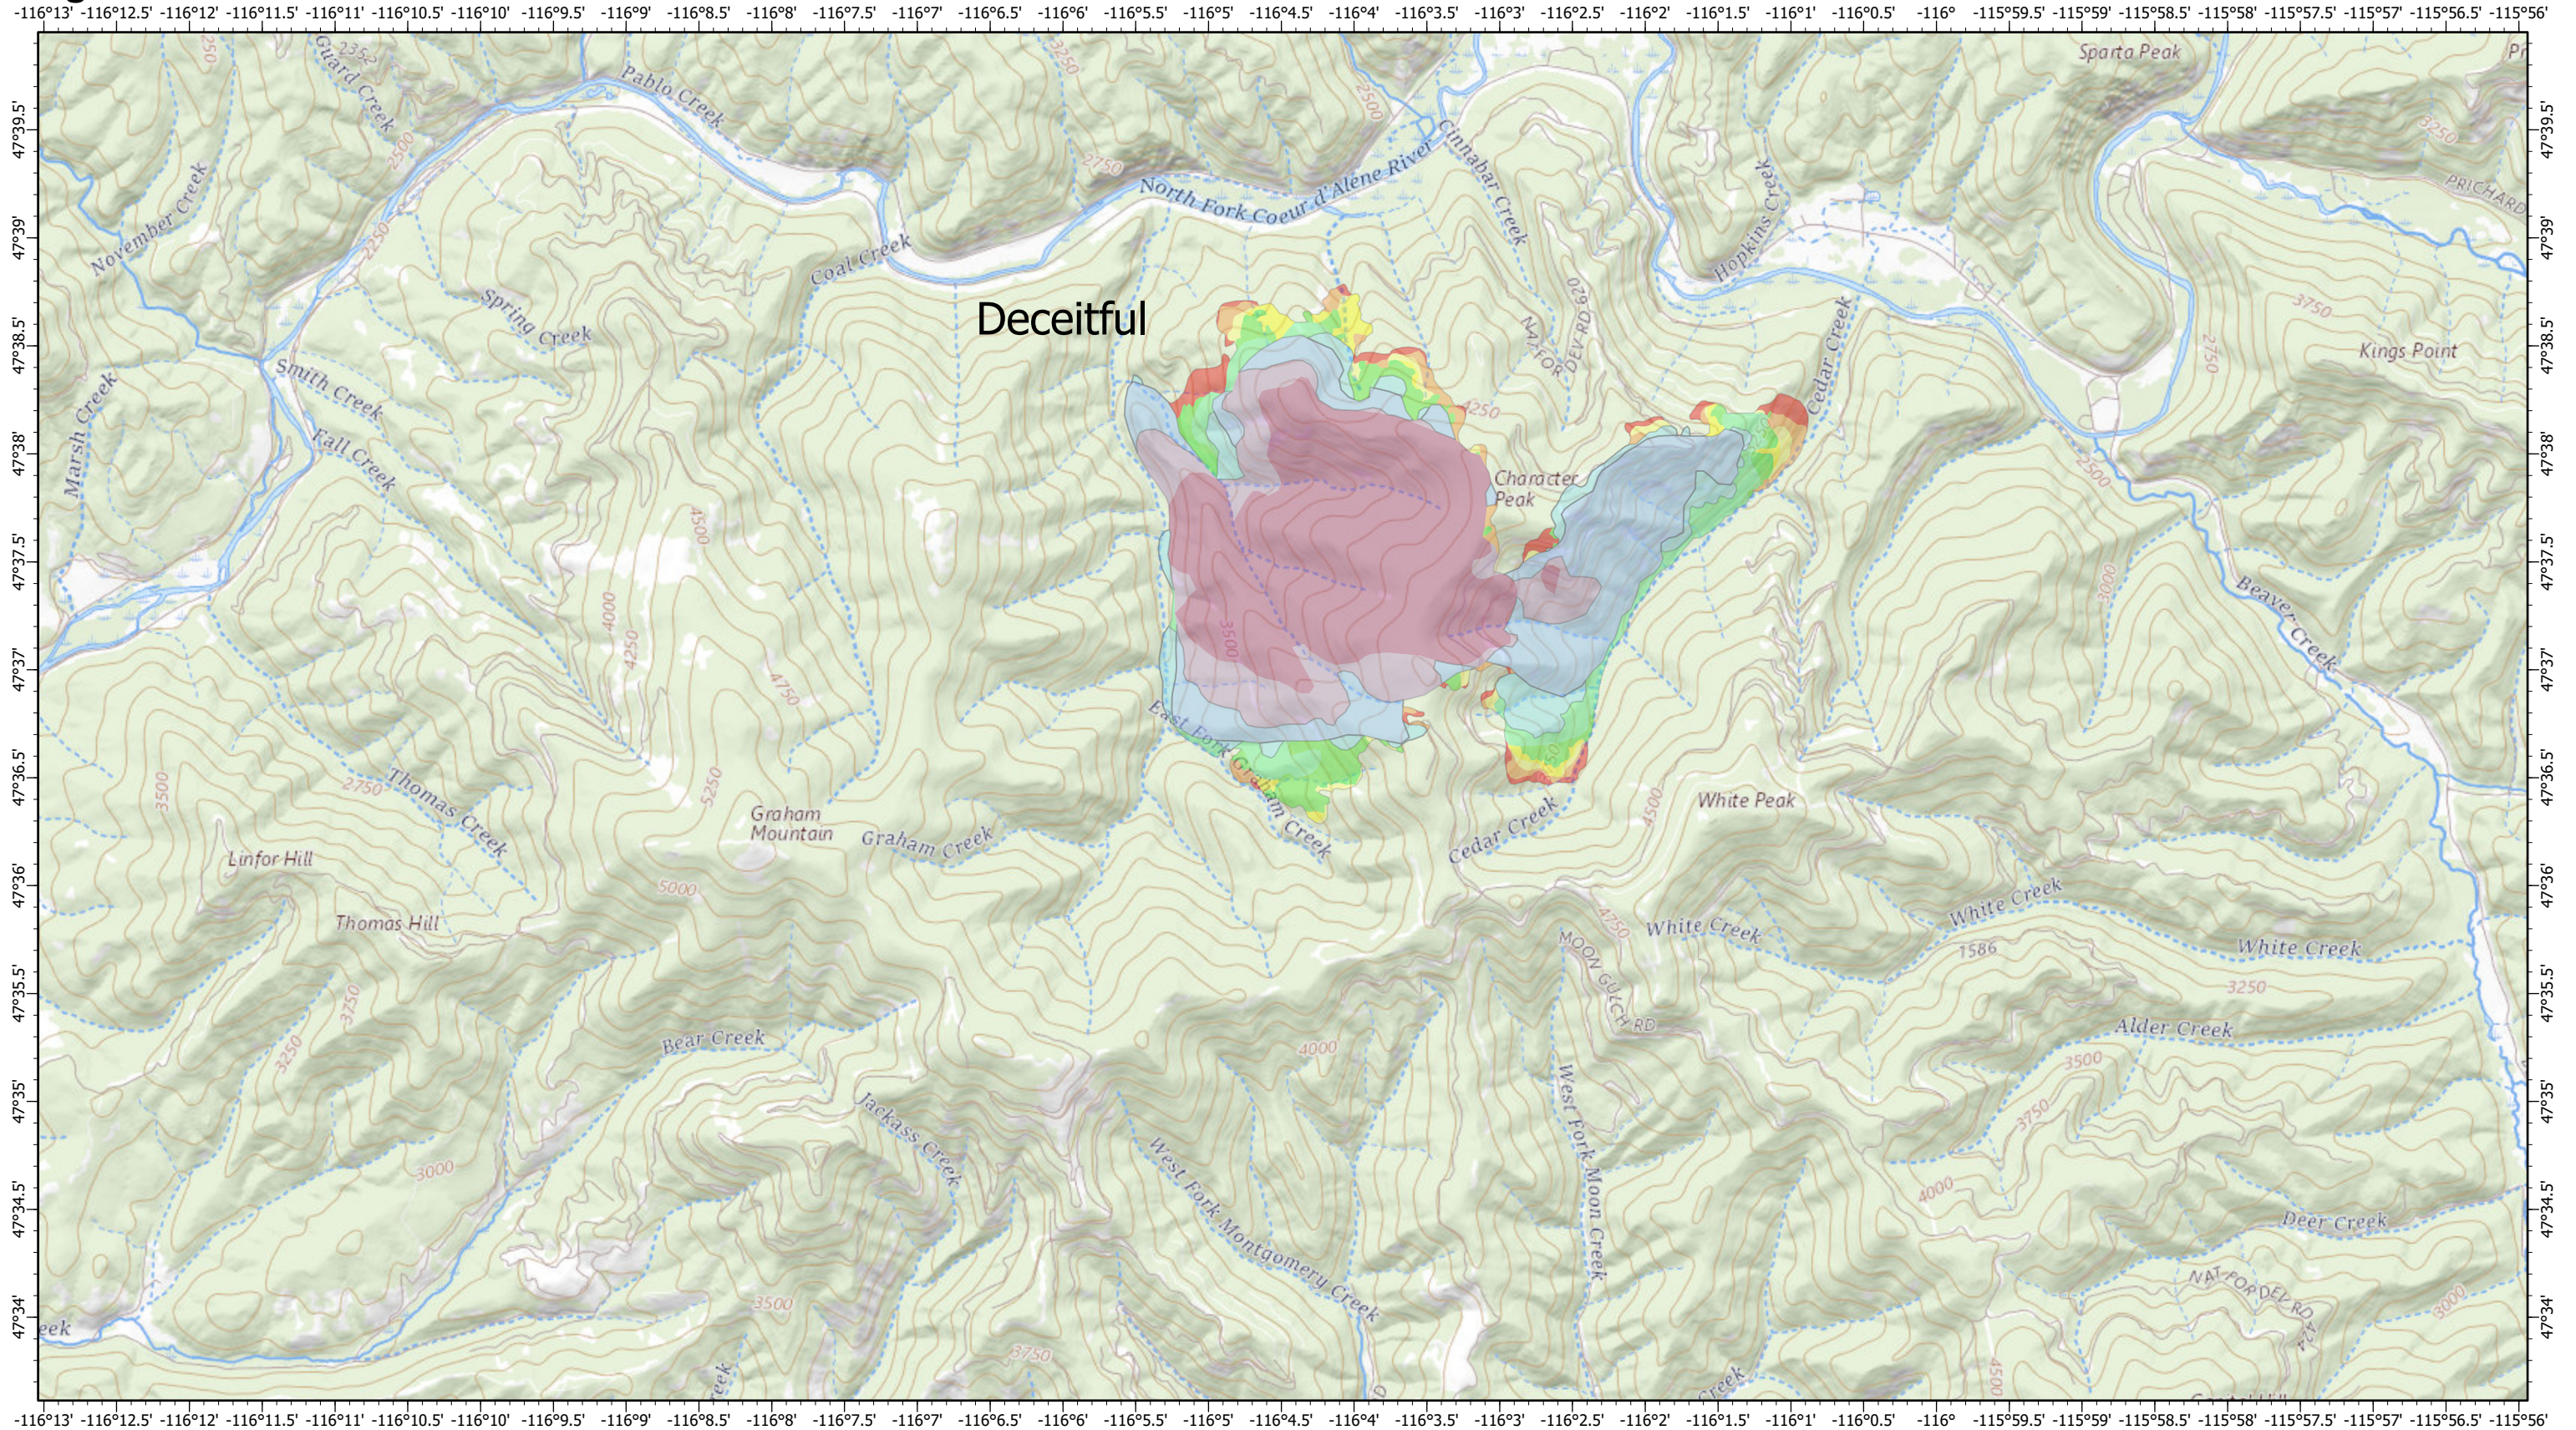

Progression - Deceitful

07/25/2021

Character Complex
ID-IPF-00458
 Fire Perimeter as of
 07/24/2021 2130 hrs
 4,690 Acres

Date,GrowthAcres,Acres

- 7/12/2021, 1306 growth acres, 1306 total acres
- 7/13/2021, 447 growth acres, 1754 total acres
- 7/15/2021, 749 growth acres, 2503 total acres

- 7/16/2021, 215 growth acres, 2718 total acres
- 7/18/2021, 199 growth acres, 2917 total acres
- 7/20/2021, 151 growth acres, 3068 total acres
- 7/20/2021, 35 growth acres, 3103 total acres

- 7/22/2021, 62 growth acres, 3165 total acres
- 7/22/2021, 50 growth acres, 3215 total acres
- 7/23/2021, 88 growth acres, 3303 total acres
- 7/24/2021, 90 growth acres, 3392 total acres