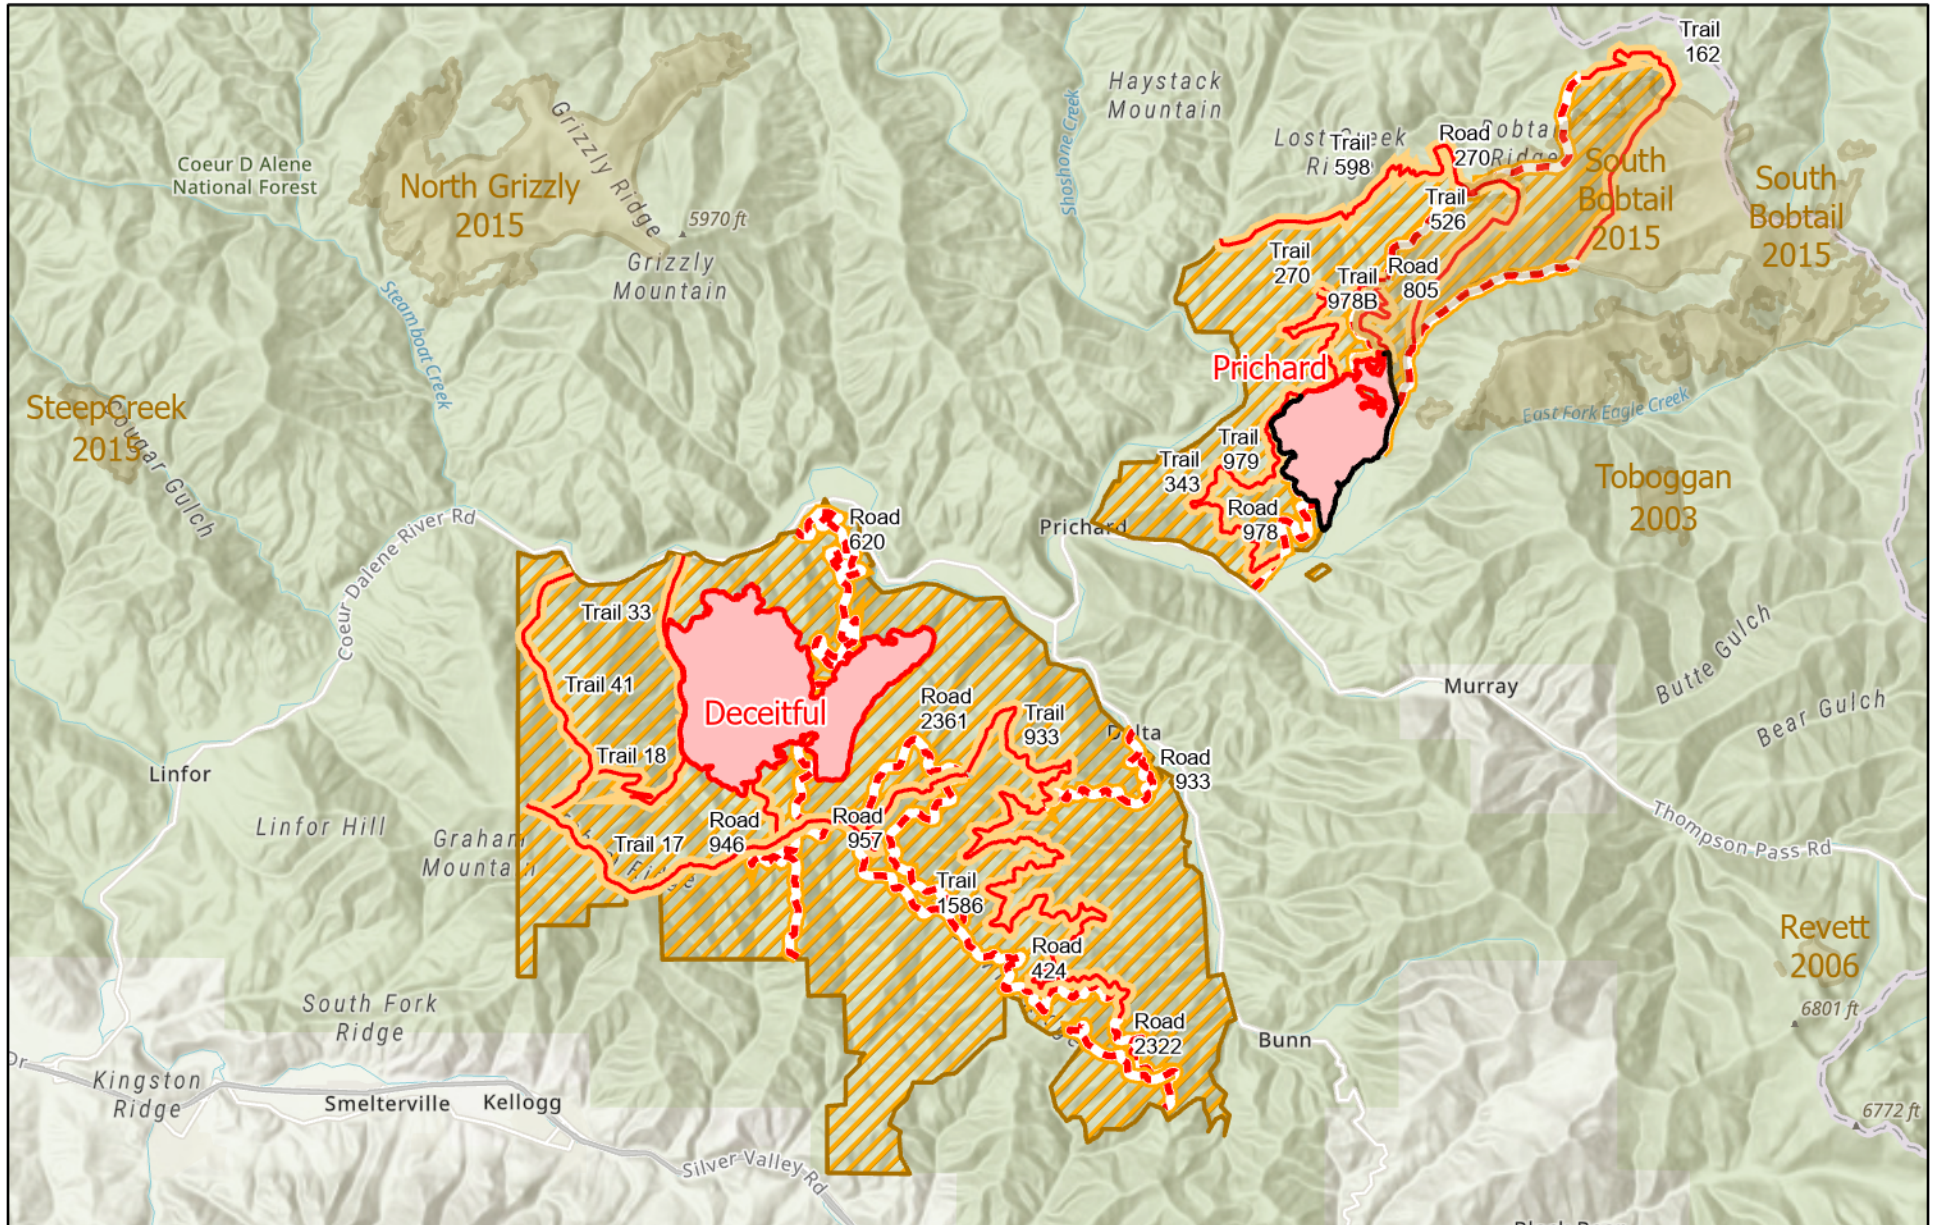

Character Complex

7/25/2021

Character Complex

ID-IPF-000458

4,690 Total Acres

Deceitful Fire

ID-IPF-000421

Fire Perimeter as of
07/24/2021 2130 hrs
3,392 Acres

Prichard Fire

ID-IPF-000392

Fire Perimeter as of
07/24/2021 2130 hrs
1,298 Acres

- Contained Line
- Wildfire Daily Fire Perimeter
- Historical Fires
- Area Closure

Route Closures

- Road
- Trail