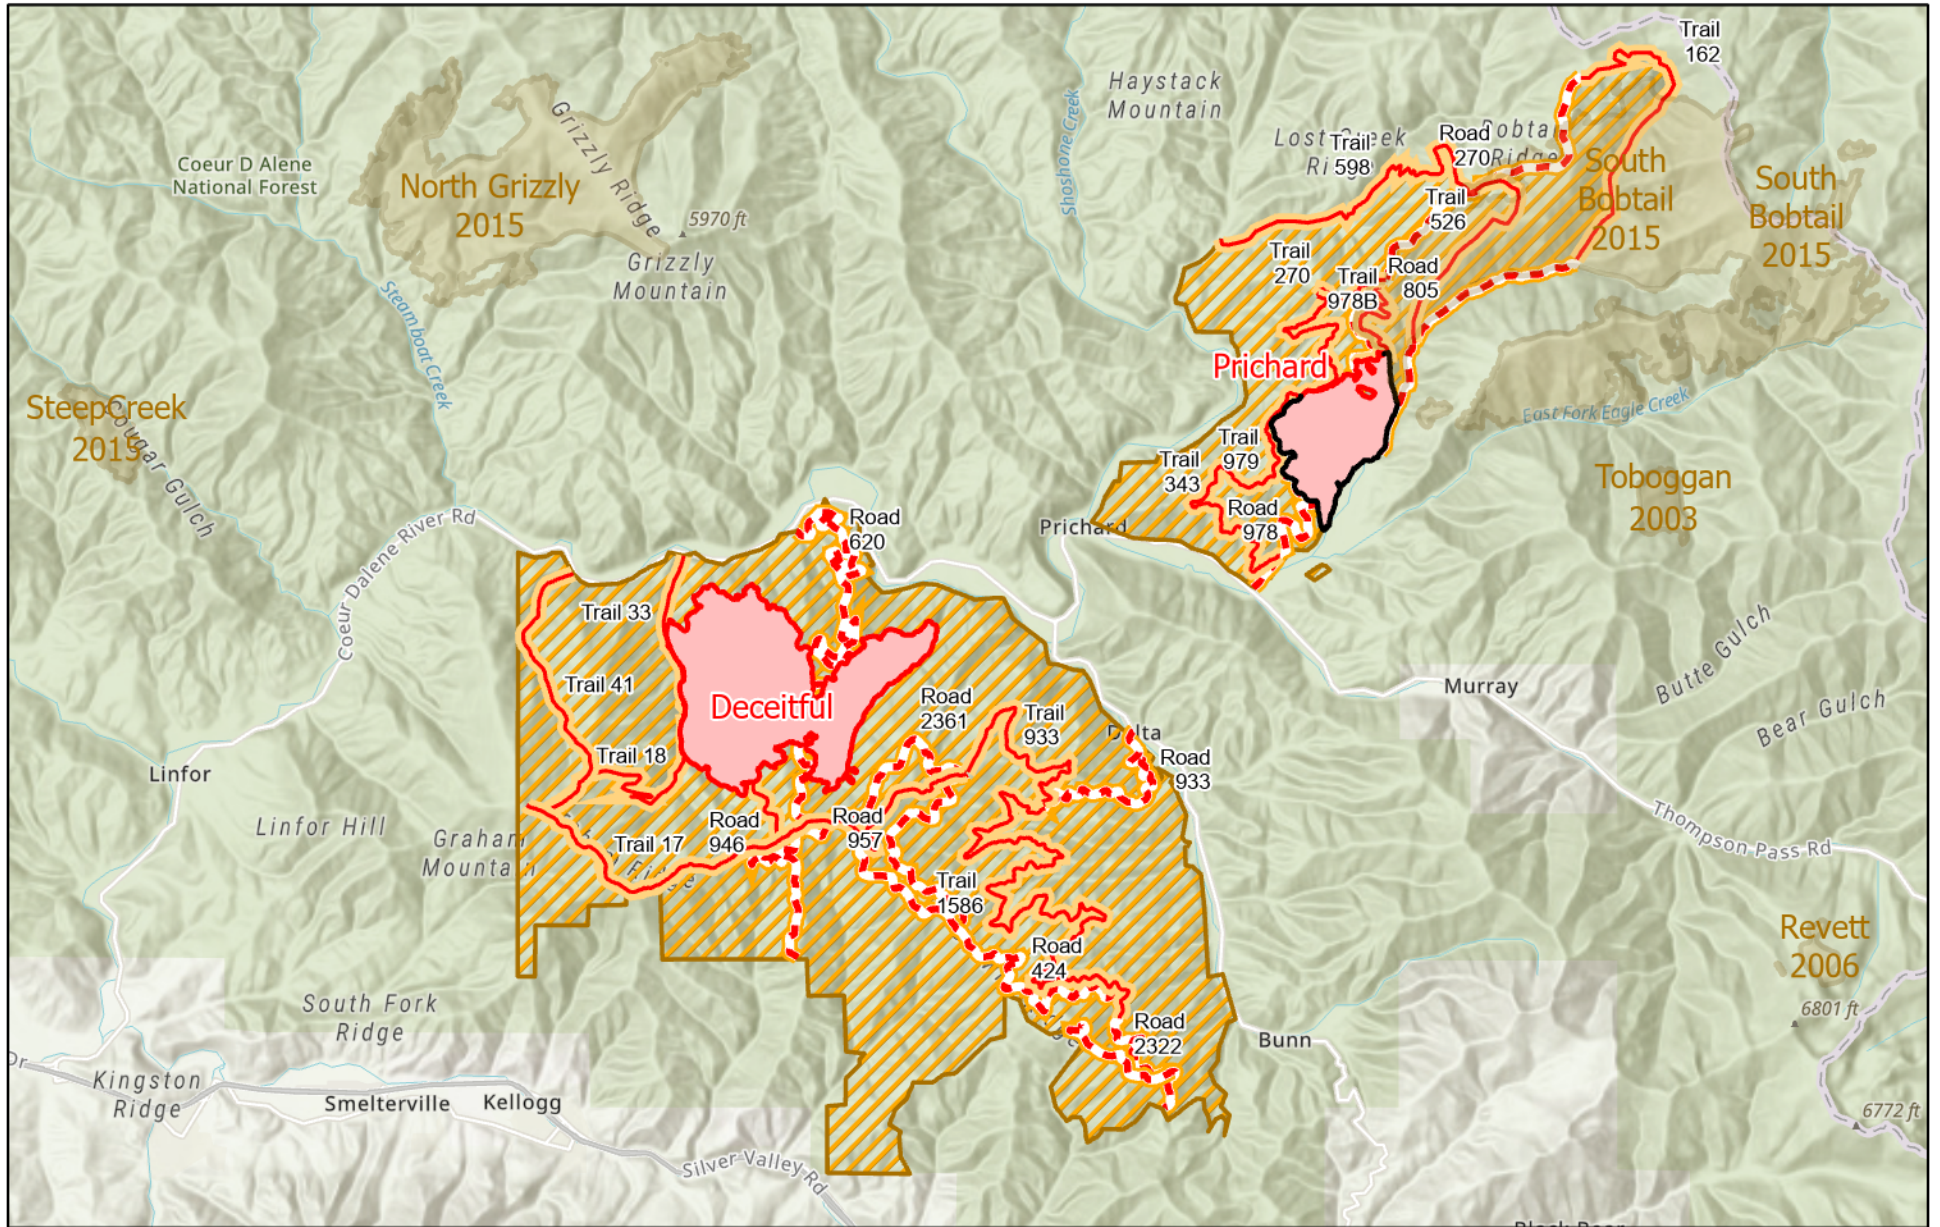

Character Complex

7/26/2021

Character Complex
ID-IPF-000458
 4,862 Total Acres

Deceitful Fire
ID-IPF-000421
 Fire Perimeter as of
 07/25/2021 2040 hrs
 3,536 Acres

Prichard Fire
ID-IPF-000392
 Fire Perimeter as of
 07/25/2021 2040 hrs
 1,326 Acres

- Contained Line
- Wildfire Daily Fire Perimeter
- Historical Fires
- Area Closure

Route Closures

- Road
- Trail