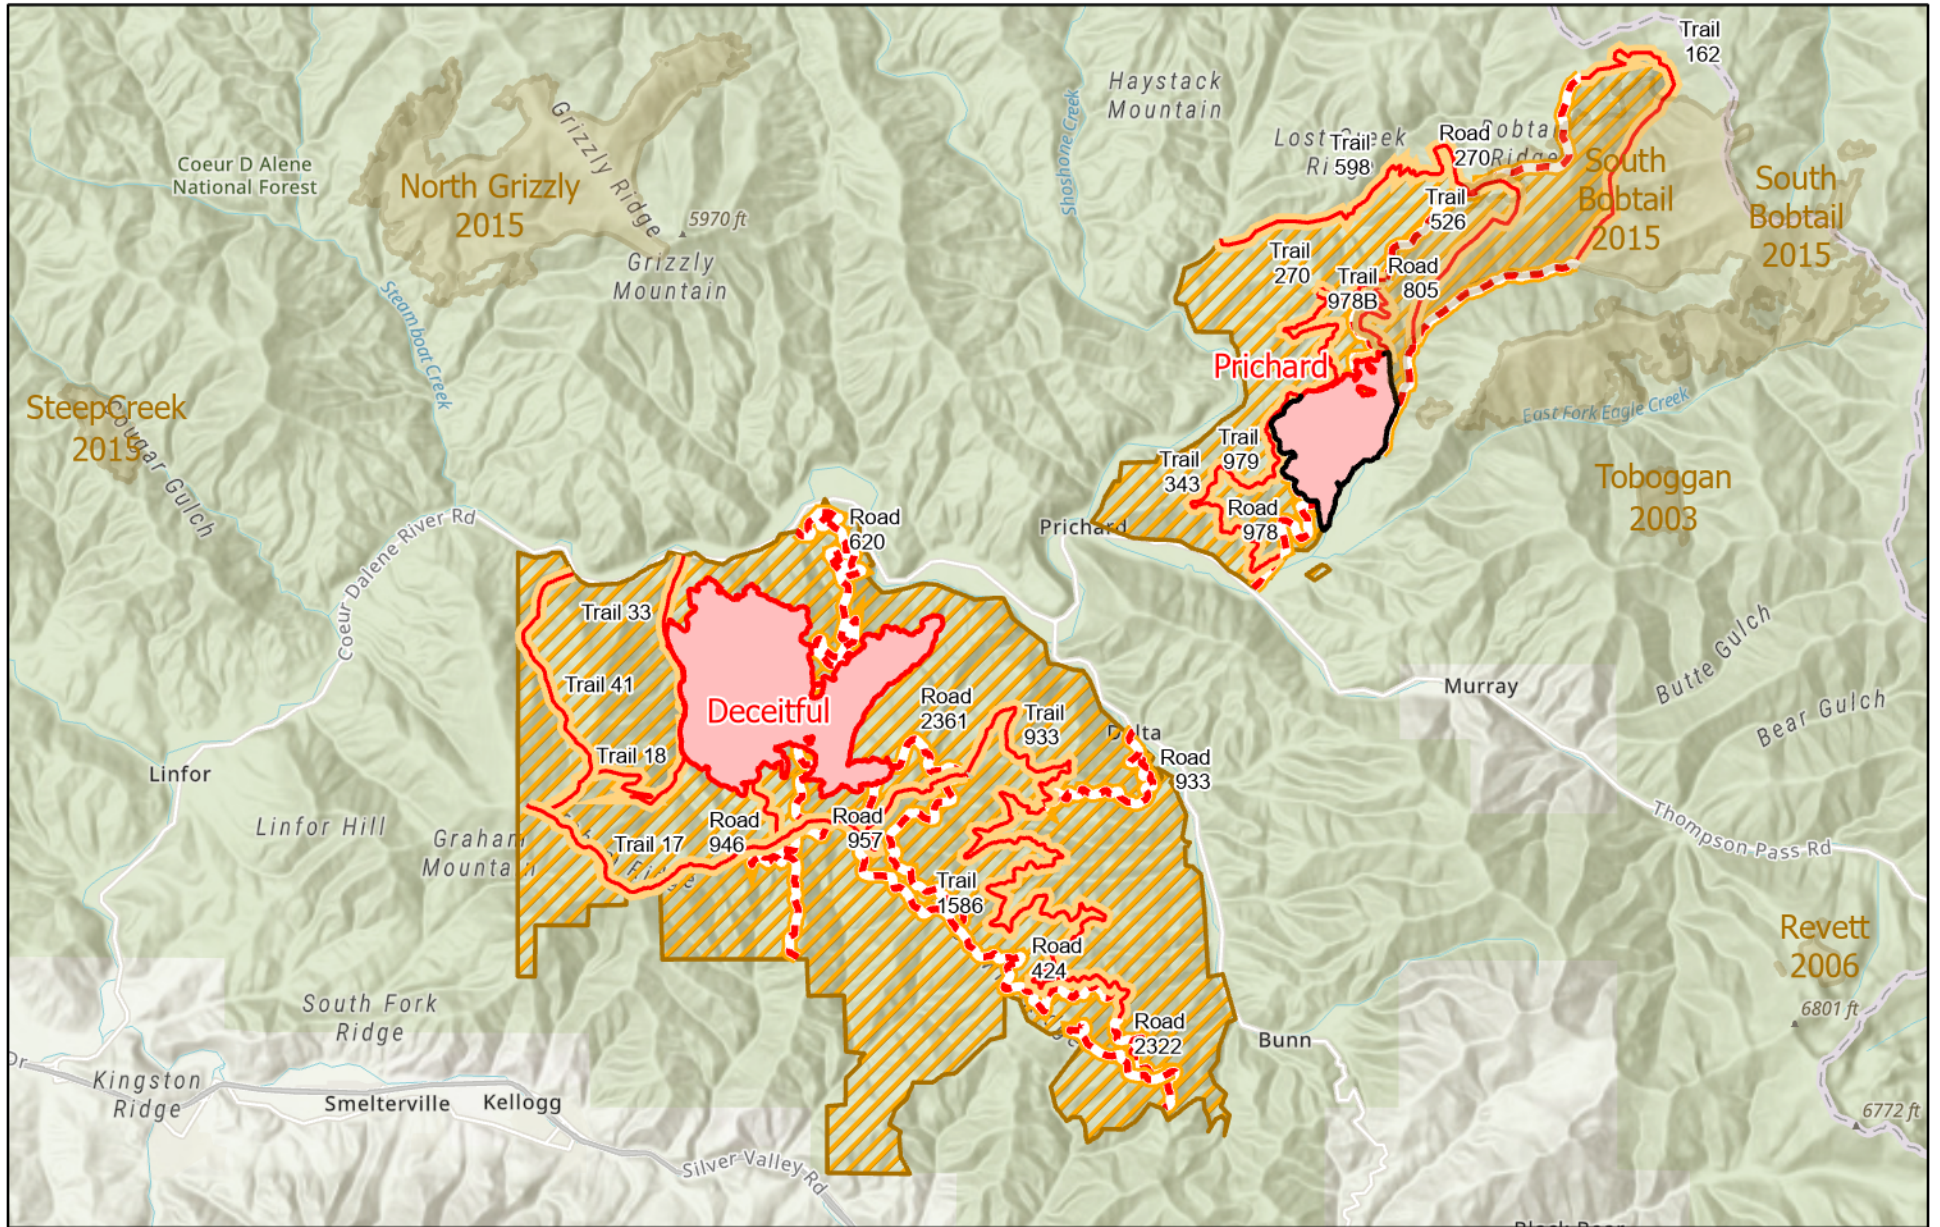

Character Complex

7/27/2021

Character Complex

ID-IPF-000458

5,174 Total Acres

Deceitful Fire

ID-IPF-000421

Fire Perimeter as of
07/26/2021 2100 hrs
3,845 Acres

Prichard Fire

ID-IPF-000392

Fire Perimeter as of
07/26/2021 2100 hrs
1,329 Acres

- Contained Line
- Wildfire Daily Fire Perimeter
- Historical Fires
- Area Closure

Route Closures

- Road
- Trail