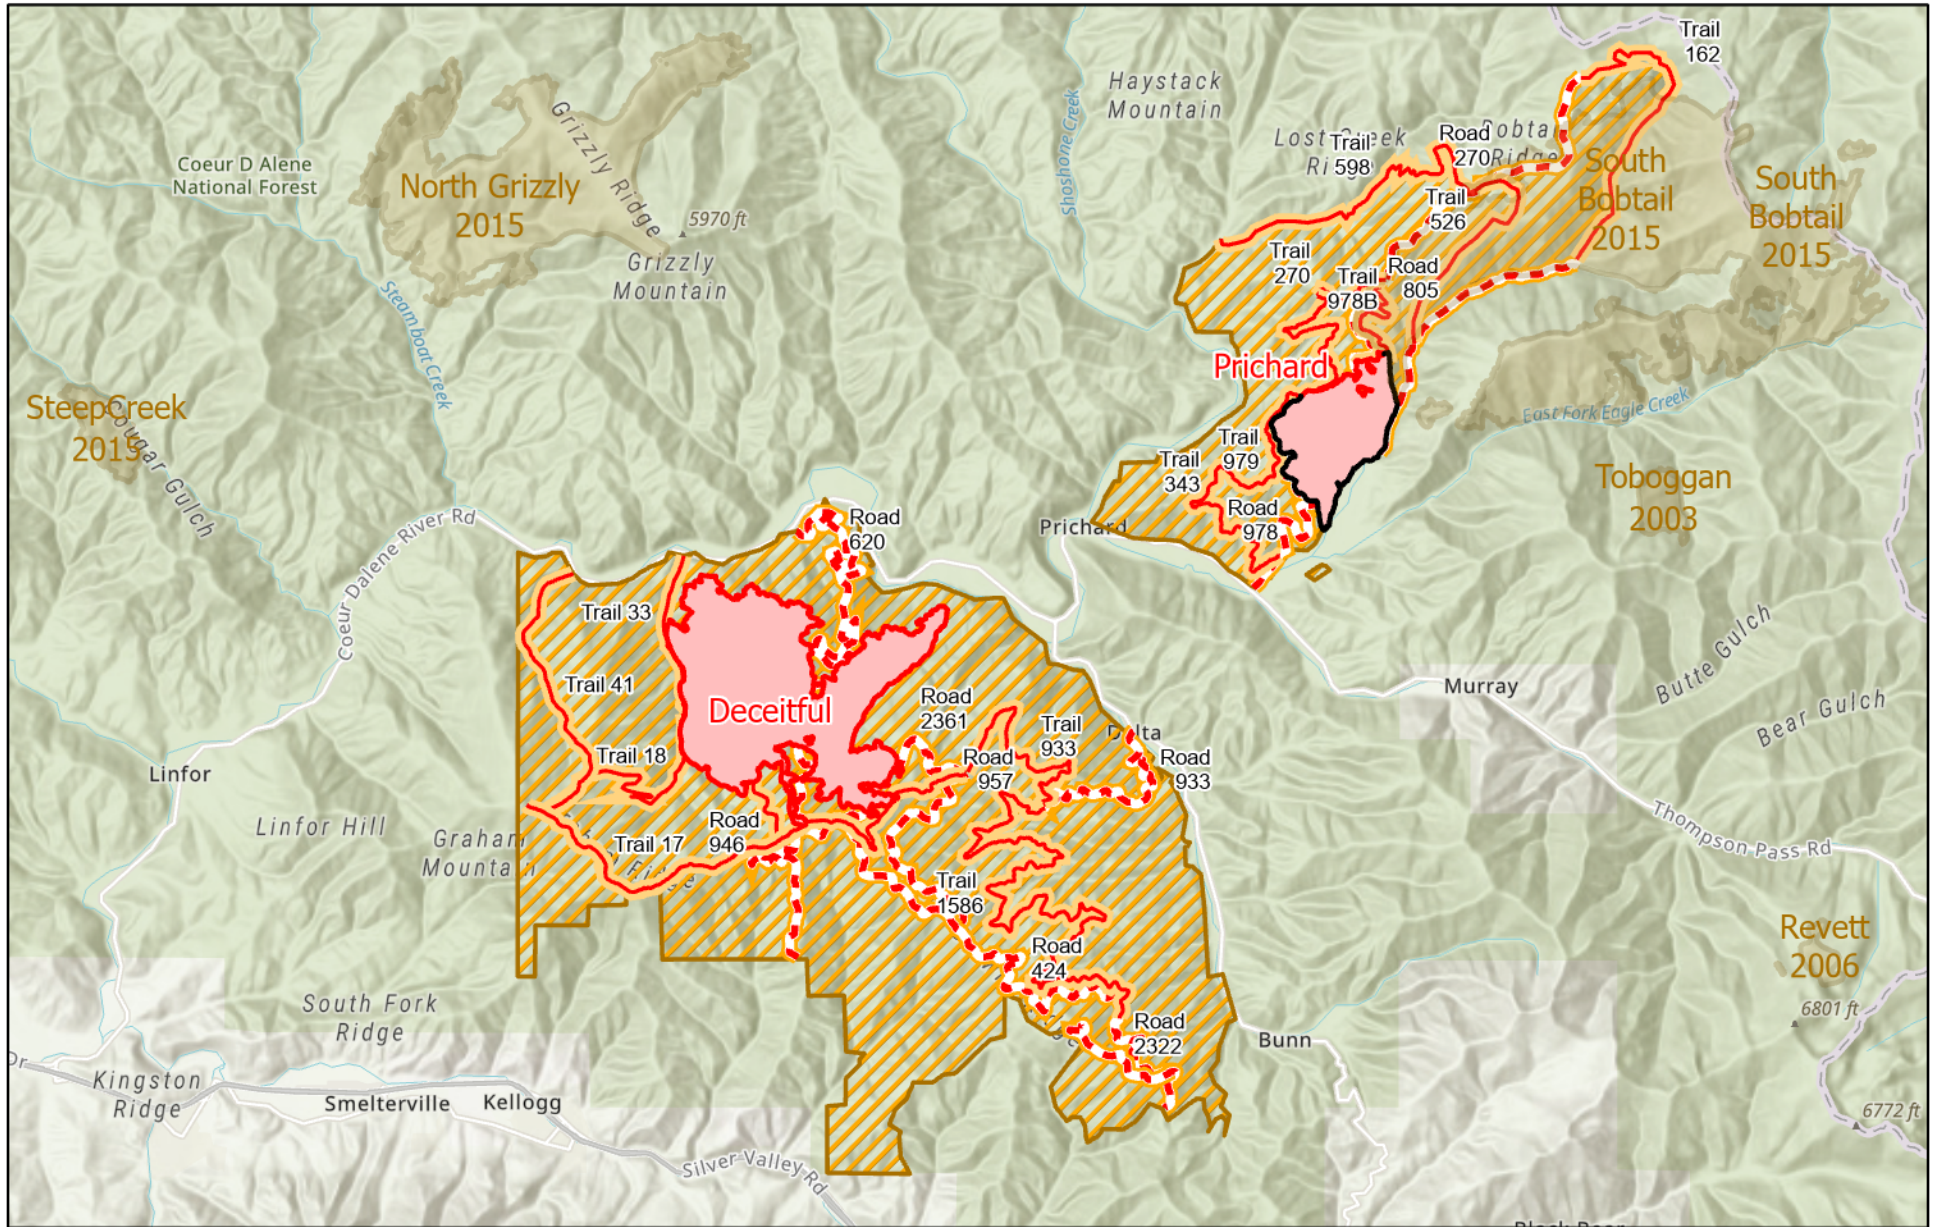

## Character Complex

**ID-IPF-000458**

5,524 Total Acres

## Deceitful Fire

**ID-IPF-000421**

Fire Perimeter as of  
07/27/2021 2238 hrs  
4,191 Acres

## Prichard Fire

**ID-IPF-000392**

Fire Perimeter as of  
07/27/2021 2238 hrs  
1,333 Acres

- Contained Line
- Wildfire Daily Fire Perimeter
- Historical Fires
- Area Closure

## Route Closures

- Road
- Trail