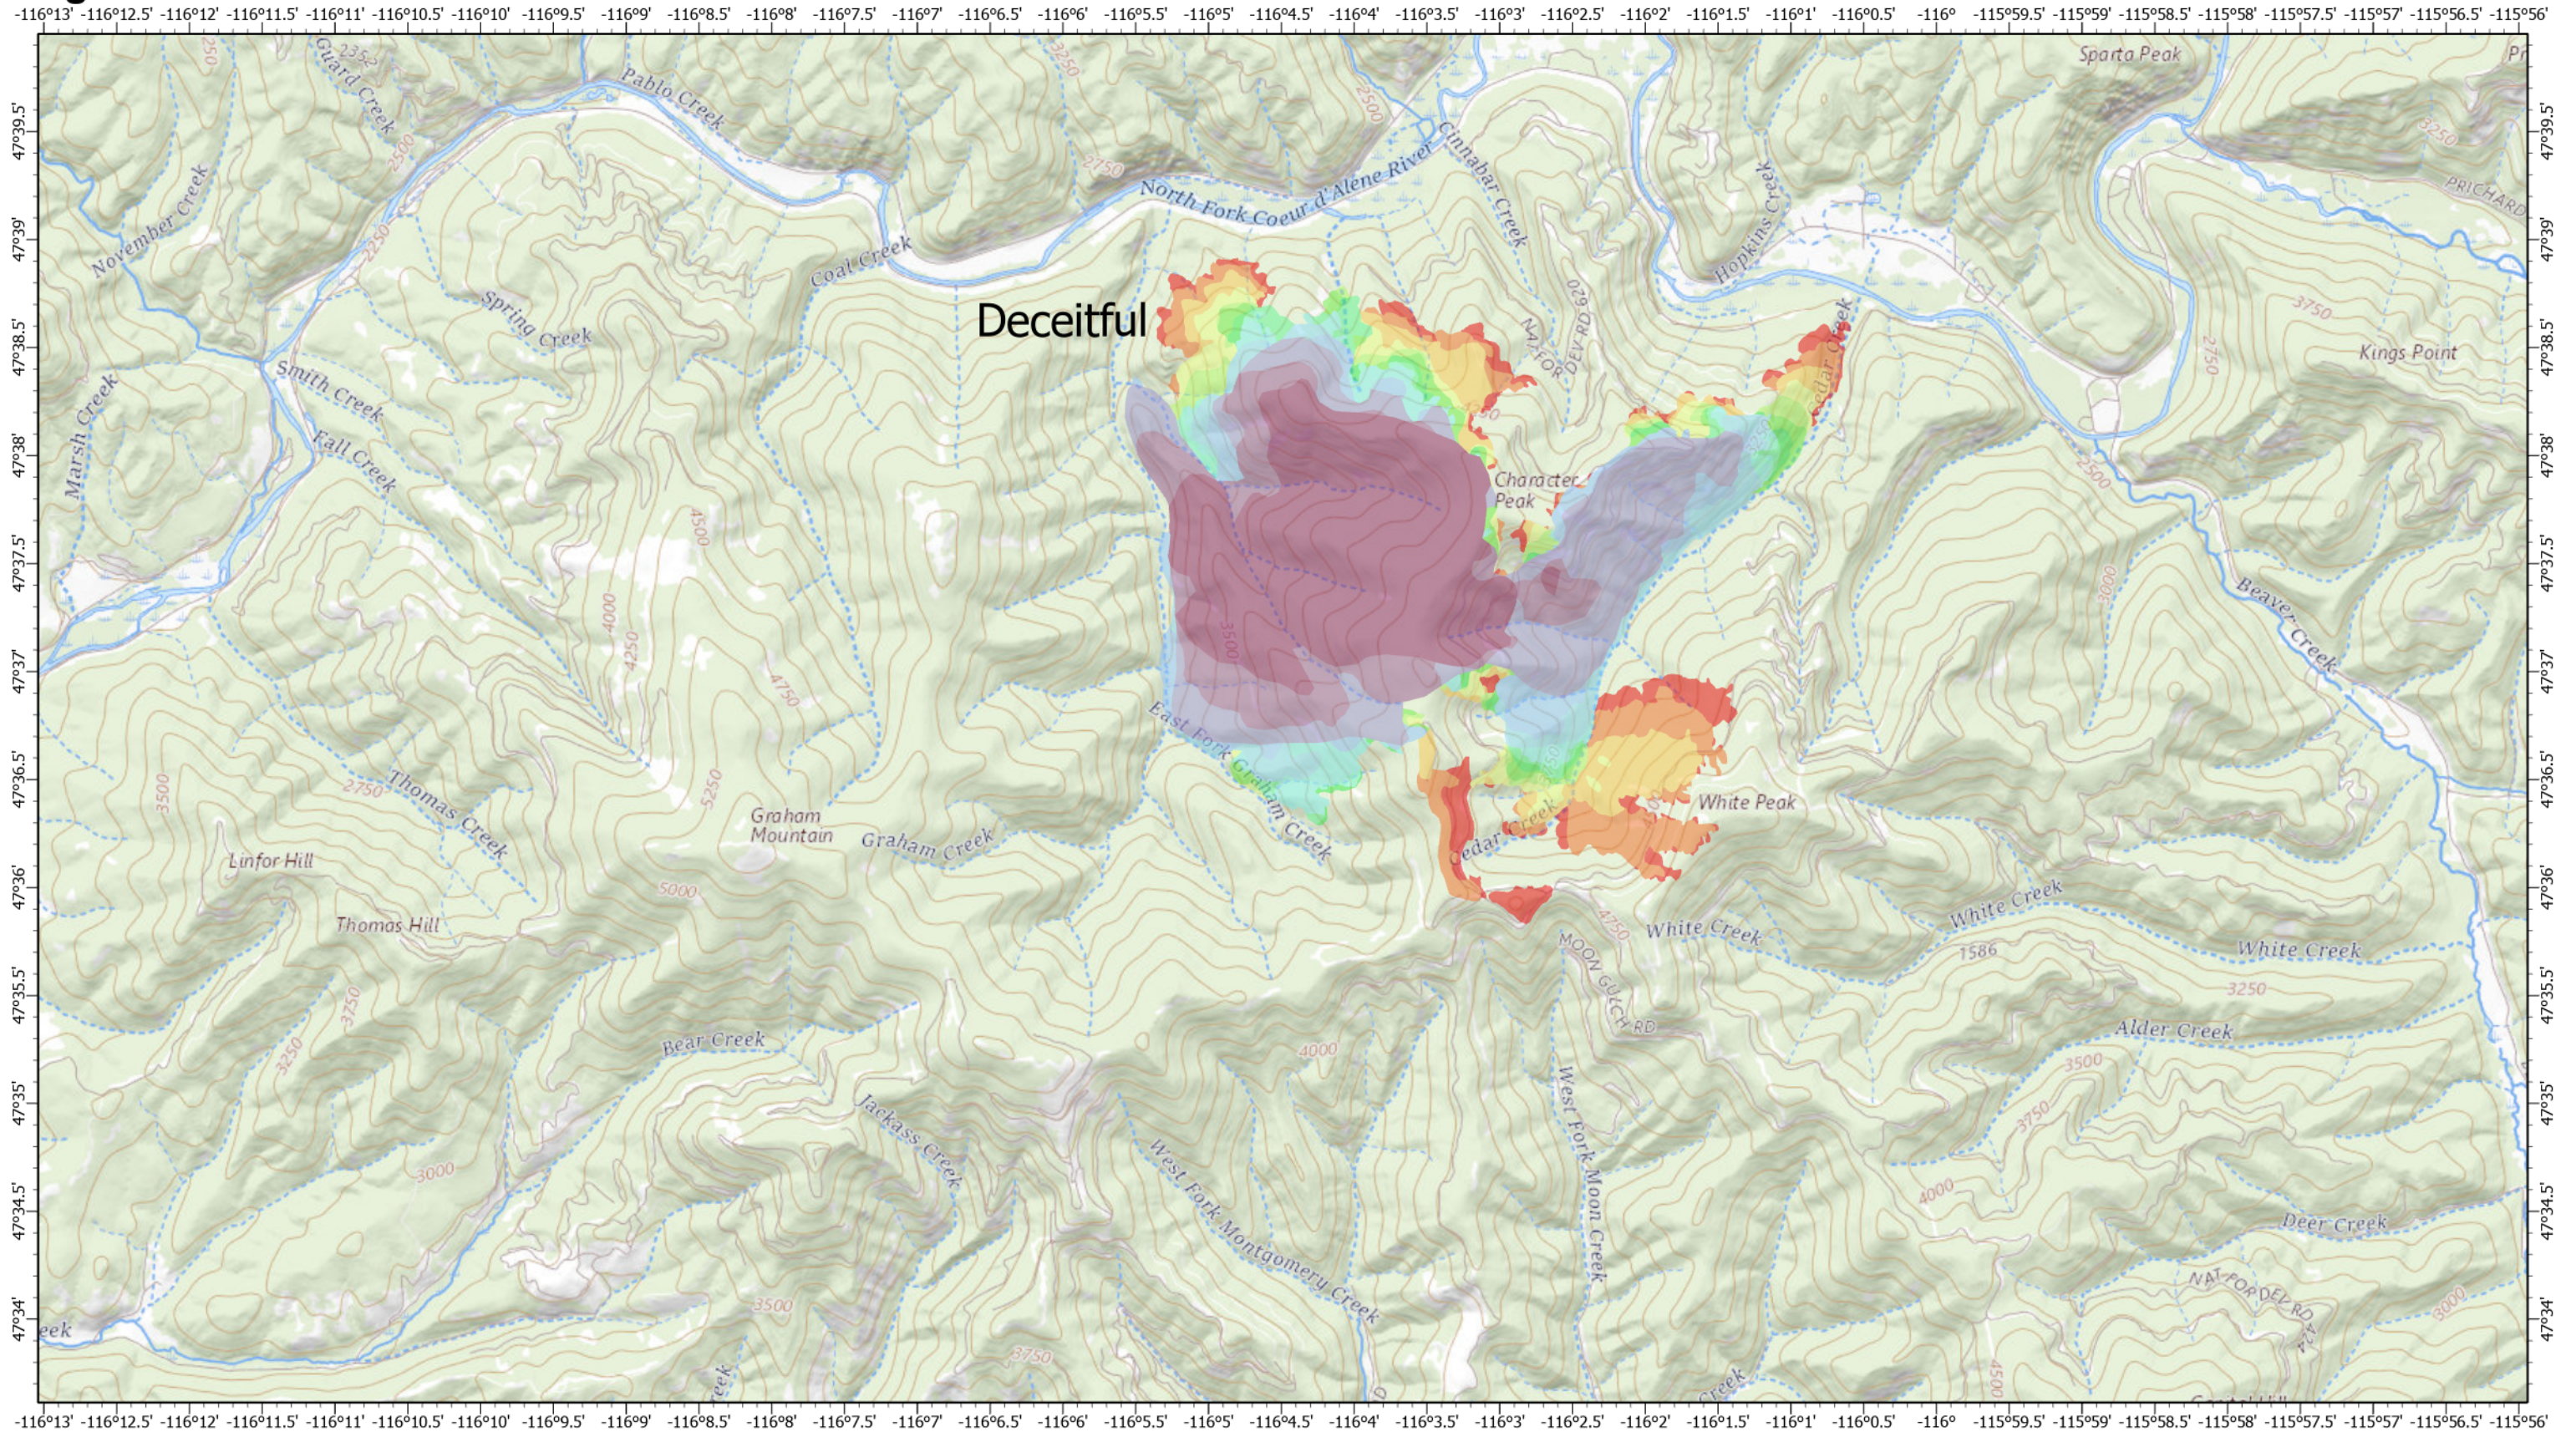

Progression - Deceitful

07/29/2021

Character Complex
ID-IPF-00458
 Fire Perimeter as of
 07/28/2021 2220 hrs
 5,776 Acres

Date, Growth Acres, Acres	7/16/2021, 215 growth acres, 2718 total acres	7/22/2021, 62 growth acres, 3165 total acres	7/25/2021, 144 growth acres, 3536 total acres
7/12/2021, 1306 growth acres, 1306 total acres	7/18/2021, 199 growth acres, 2917 total acres	7/22/2021, 50 growth acres, 3215 total acres	7/26/2021, 309 growth acres, 3845 total acres
7/13/2021, 447 growth acres, 1754 total acres	7/20/2021, 151 growth acres, 3068 total acres	7/23/2021, 88 growth acres, 3303 total acres	7/27/2021, 346 growth acres, 4191 total acres
7/15/2021, 749 growth acres, 2503 total acres	7/20/2021, 35 growth acres, 3103 total acres	7/24/2021, 90 growth acres, 3392 total acres	7/28/2021, 248 growth acres, 4439 total acres