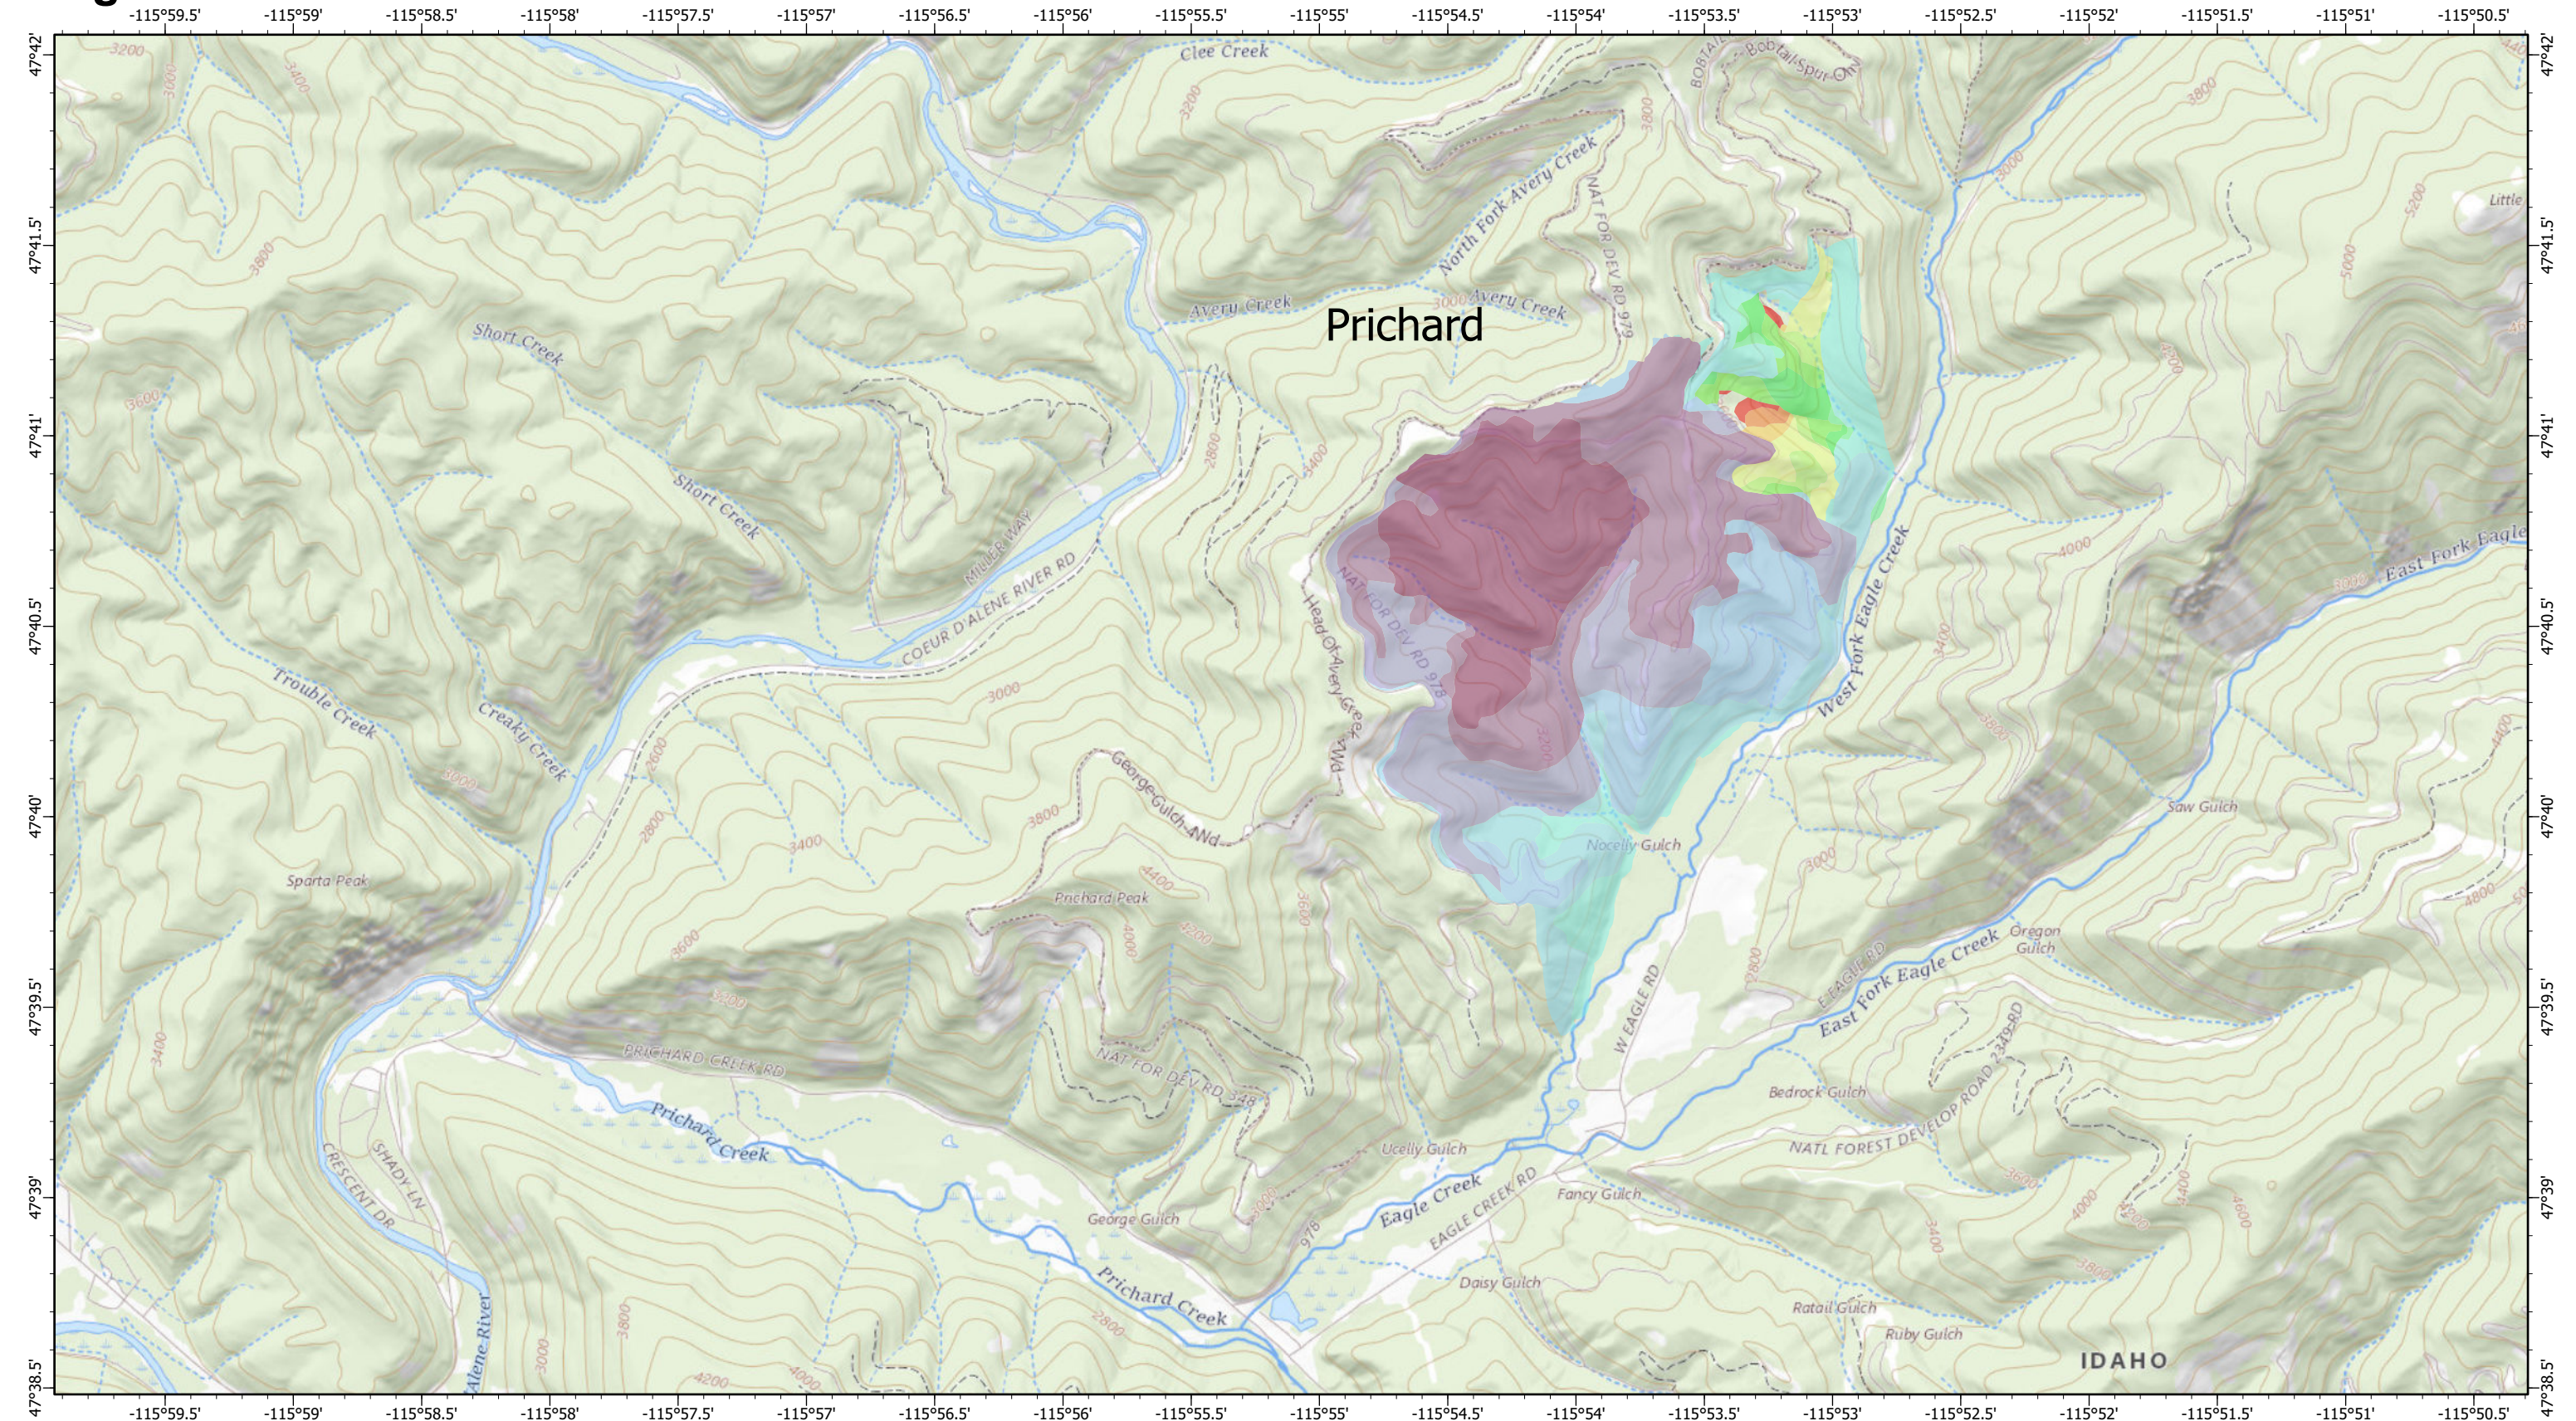

Progression - Prichard

07/29/2021

Character Complex ID-IPF-00458
 Fire Perimeter as of 07/28/2021 2220 hrs
 5,776 Acres

Date, Growth Acres, Acres	7/16/2021, 162 growth acres, 974 total acres	7/22/2021, 5 growth acres, 1239 total acres	7/25/2021, 28 growth acres, 1326 total acres
7/12/2021, 263 growth acres, 263 total acres	7/18/2021, 155 growth acres, 1117 total acres	7/22/2021, 20 growth acres, 1259 total acres	7/26/2021, 3 growth acres, 1329 total acres
7/13/2021, 313 growth acres, 576 total acres	7/20/2021, 135 growth acres, 1233 total acres	7/23/2021, 22 growth acres, 1280 total acres	7/27/2021, 4 growth acres, 1333 total acres
7/15/2021, 236 growth acres, 812 total acres	7/20/2021, 1 growth acre, 1234 total acres	7/24/2021, 18 growth acres, 1298 total acres	7/28/2021, 4 growth acres, 1337 total acres