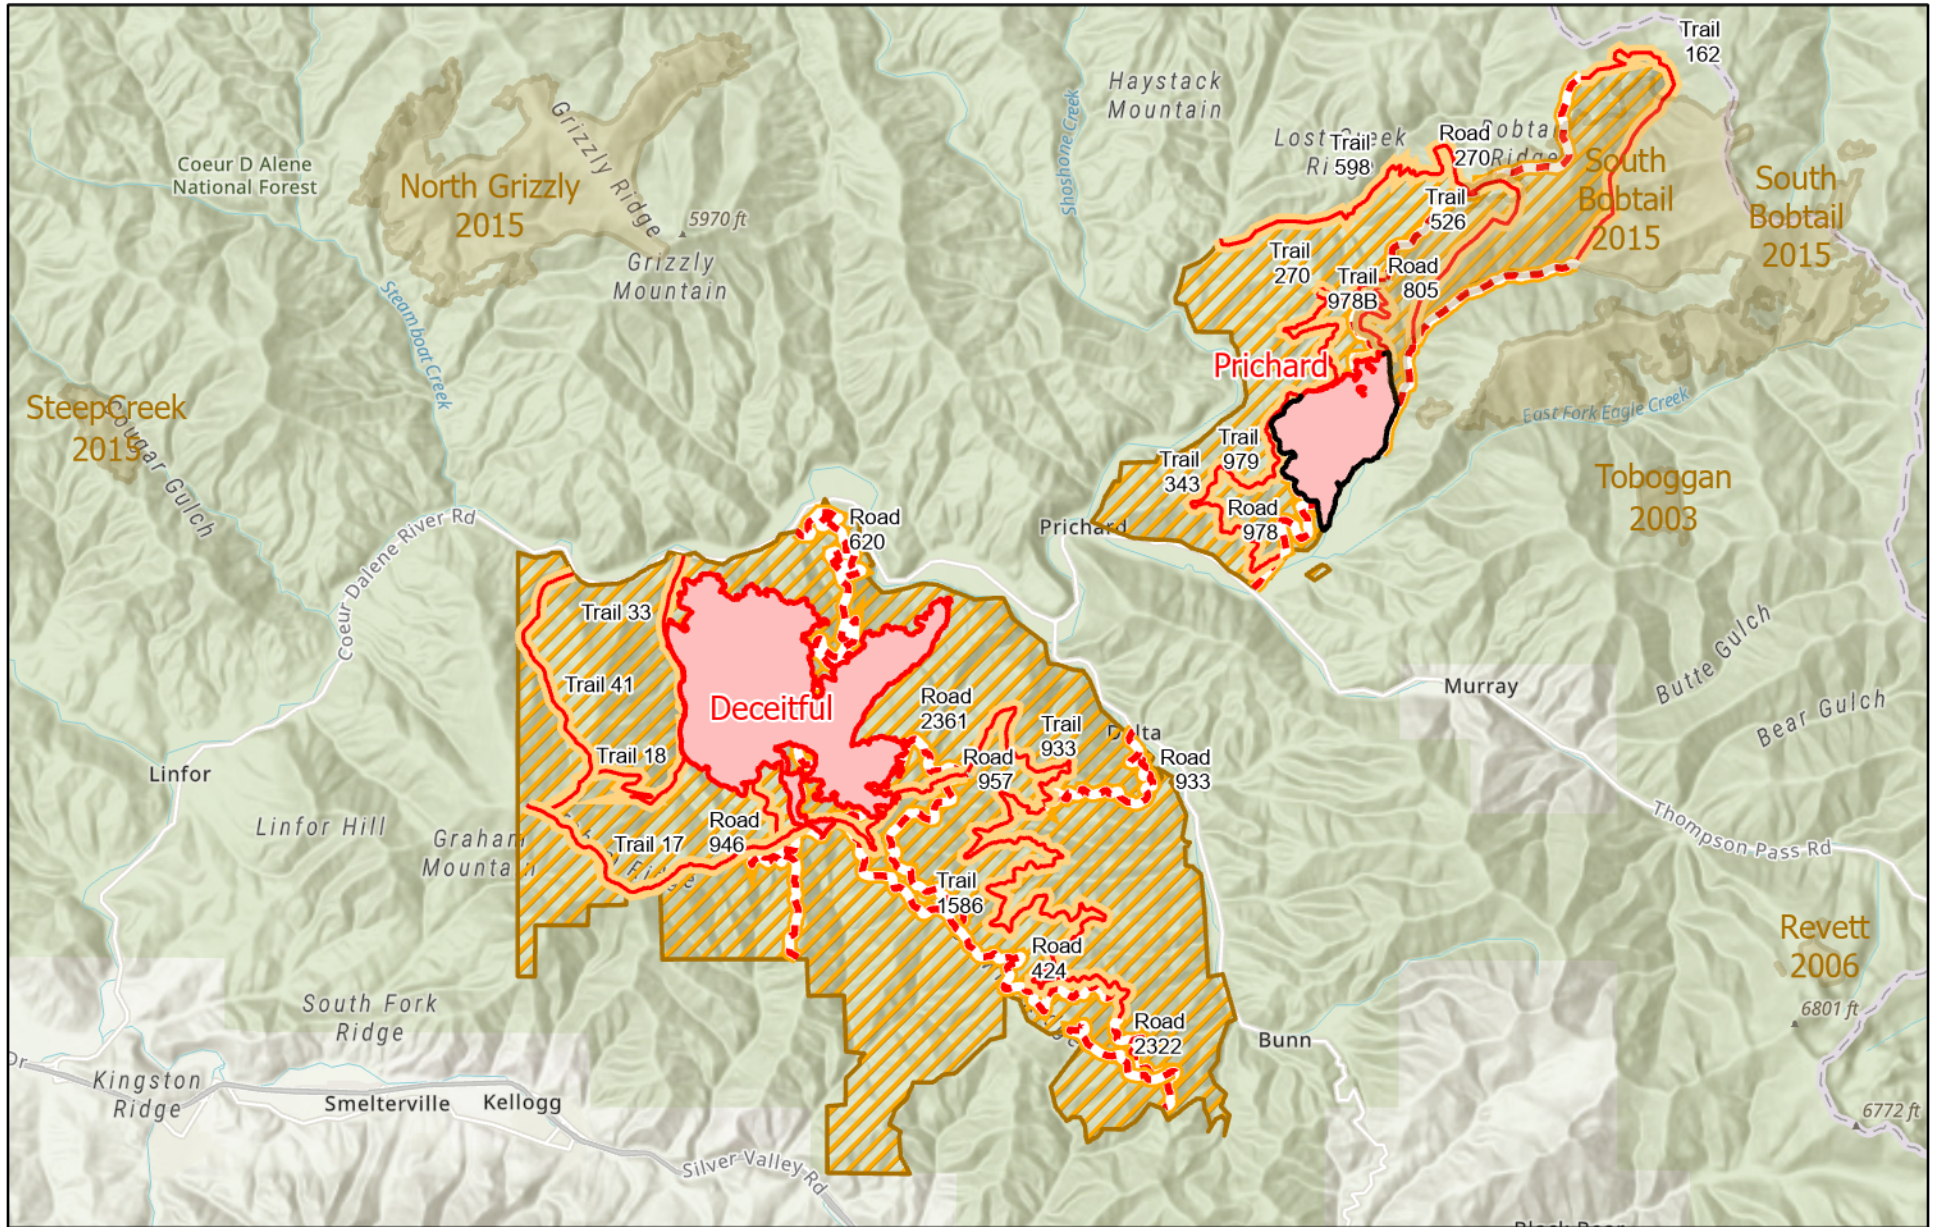

## Character Complex

**ID-IPF-000458**

5,776 Total Acres

## Deceitful Fire

**ID-IPF-000421**

Fire Perimeter as of  
07/28/2021 2220 hrs  
4,439 Acres

## Prichard Fire

**ID-IPF-000392**

Fire Perimeter as of  
07/28/2021 2220 hrs  
1,337 Acres

- Contained Line
- Wildfire Daily Fire Perimeter
- Historical Fires
- Area Closure

## Route Closures

- Road
- Trail