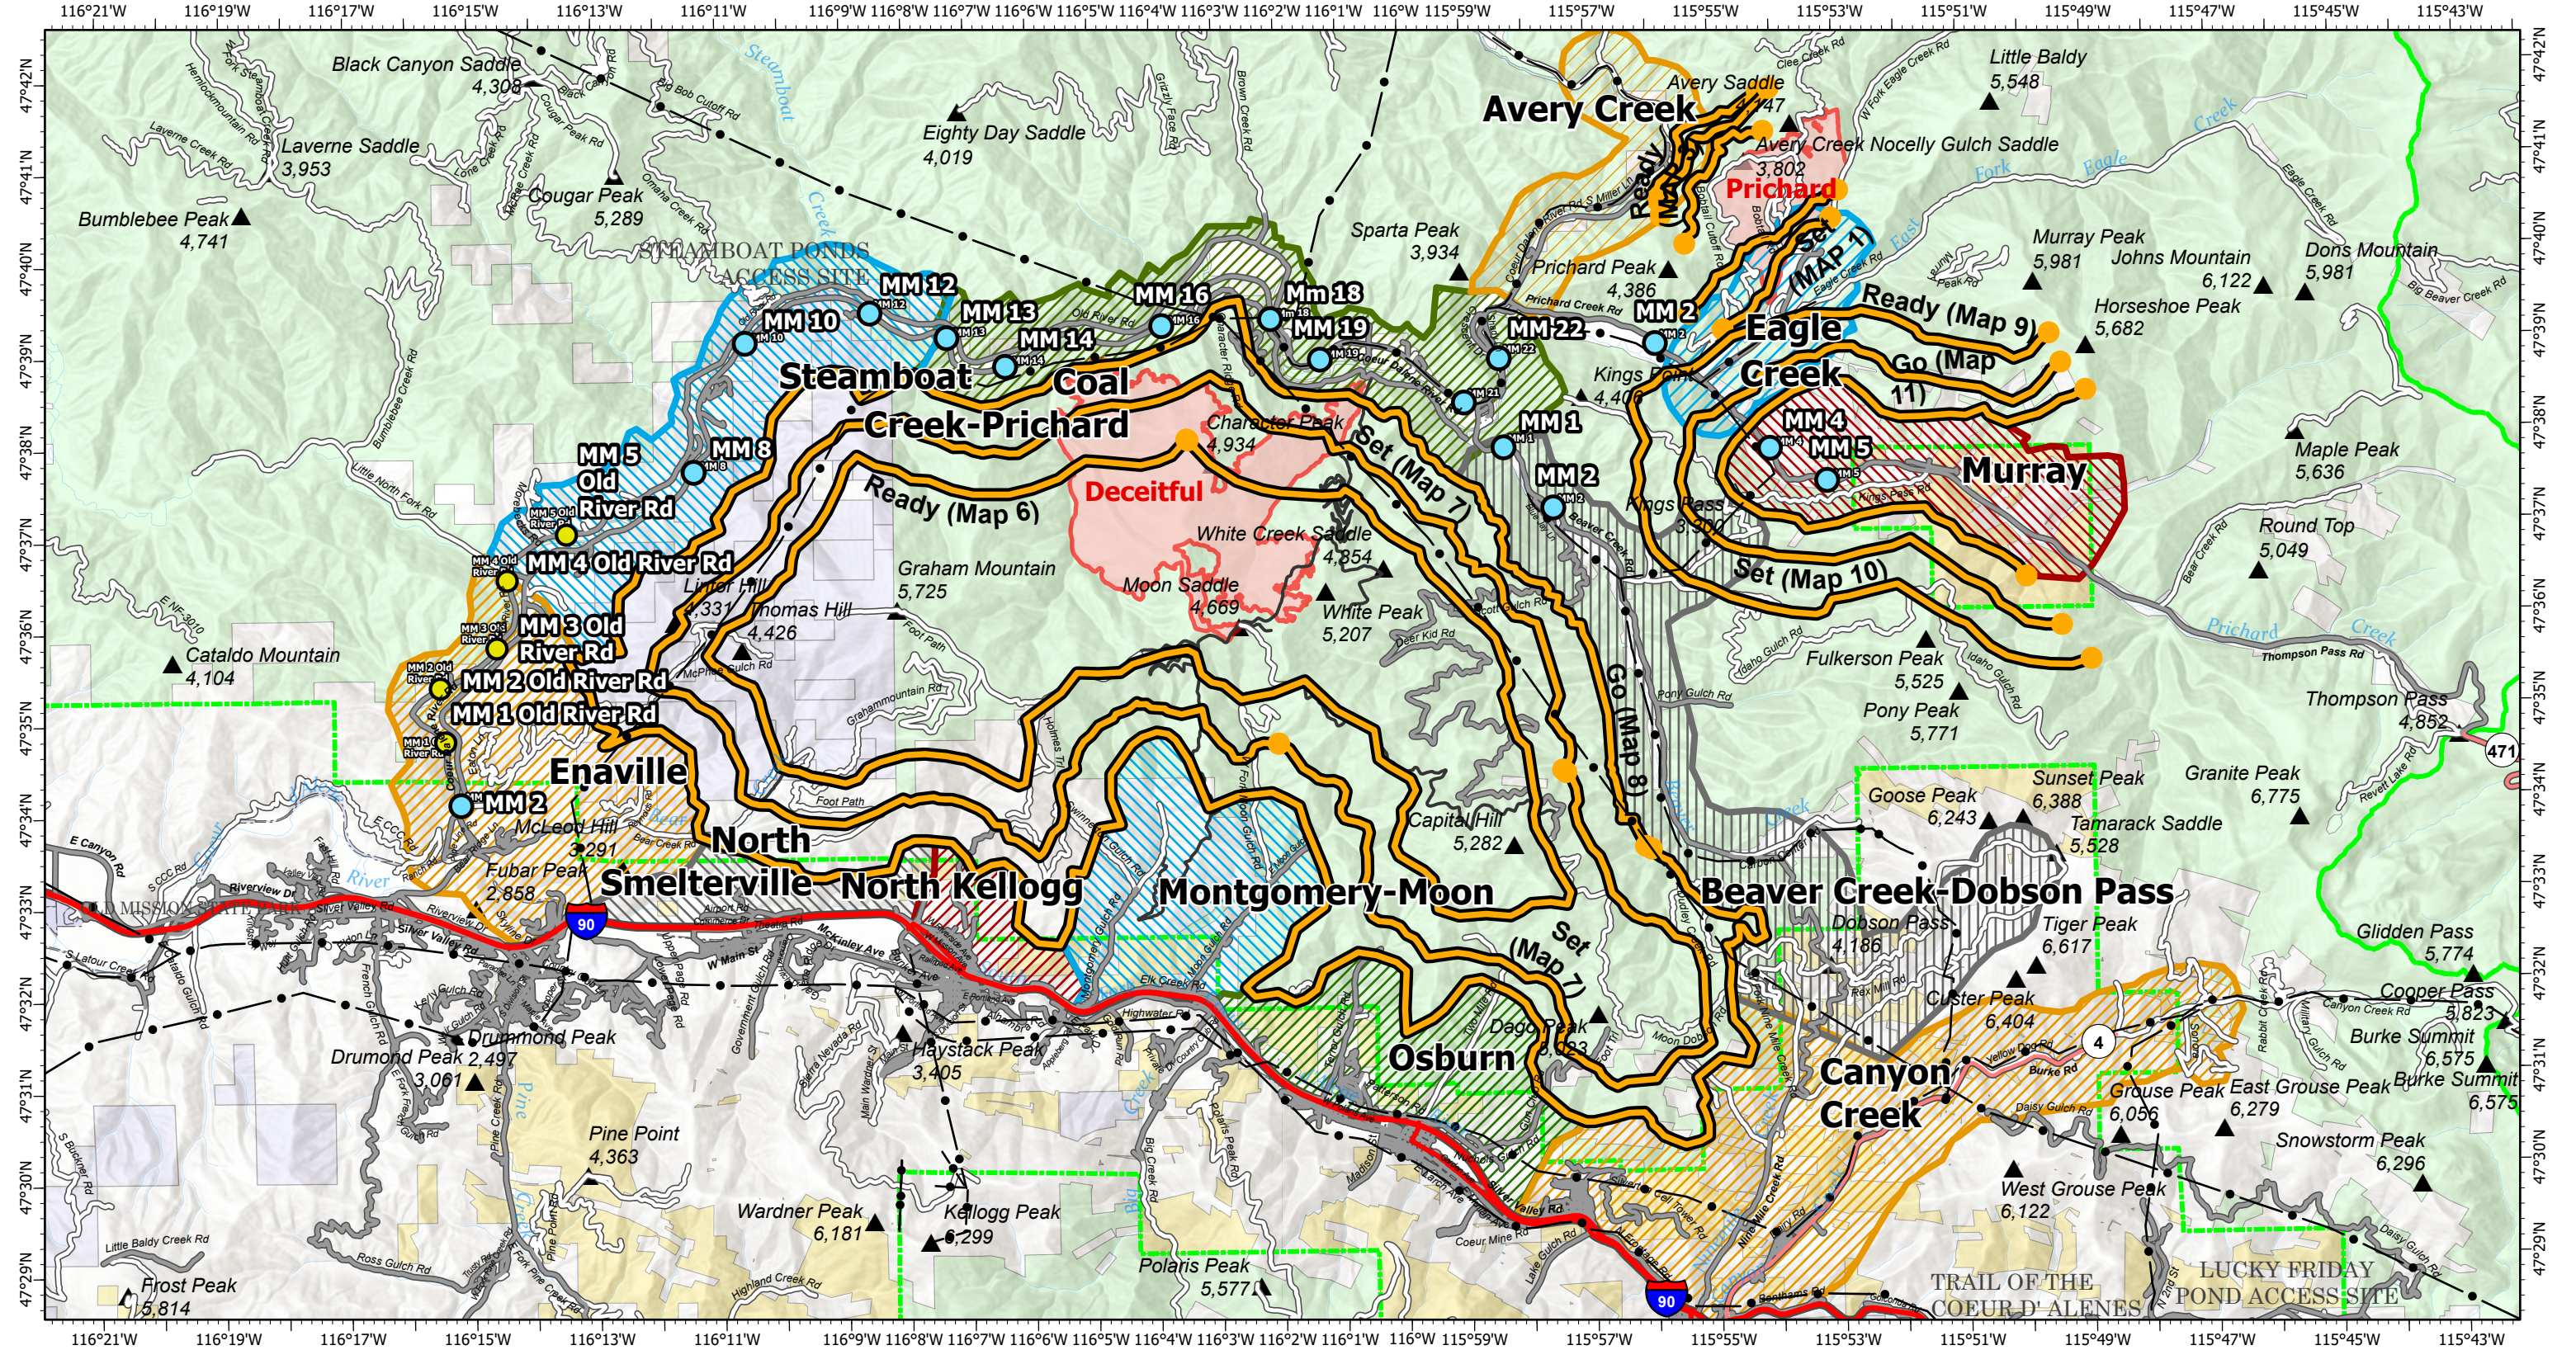

Population Protection Plan

07/29/2021

Character Complex ID-IPF-00458
 Fire Perimeter as of 07/28/2021 2220 hrs
 5,776 Acres

- Management Action Points
- Wildfire Daily Fire Perimeter
- Forest Roads
- Transmission Line

- Population Protection Plan**
- Avery Creek
 - Coal Creek-Prichard
 - Beaver Creek-Dobson Pass
 - Montgomery-Moon
 - Osburn
 - Murray
 - North Kellogg
 - North Smeltonville

- MileMarkers**
- Coeur D'Alene River Road
 - Old River Road

0 2 4 Miles