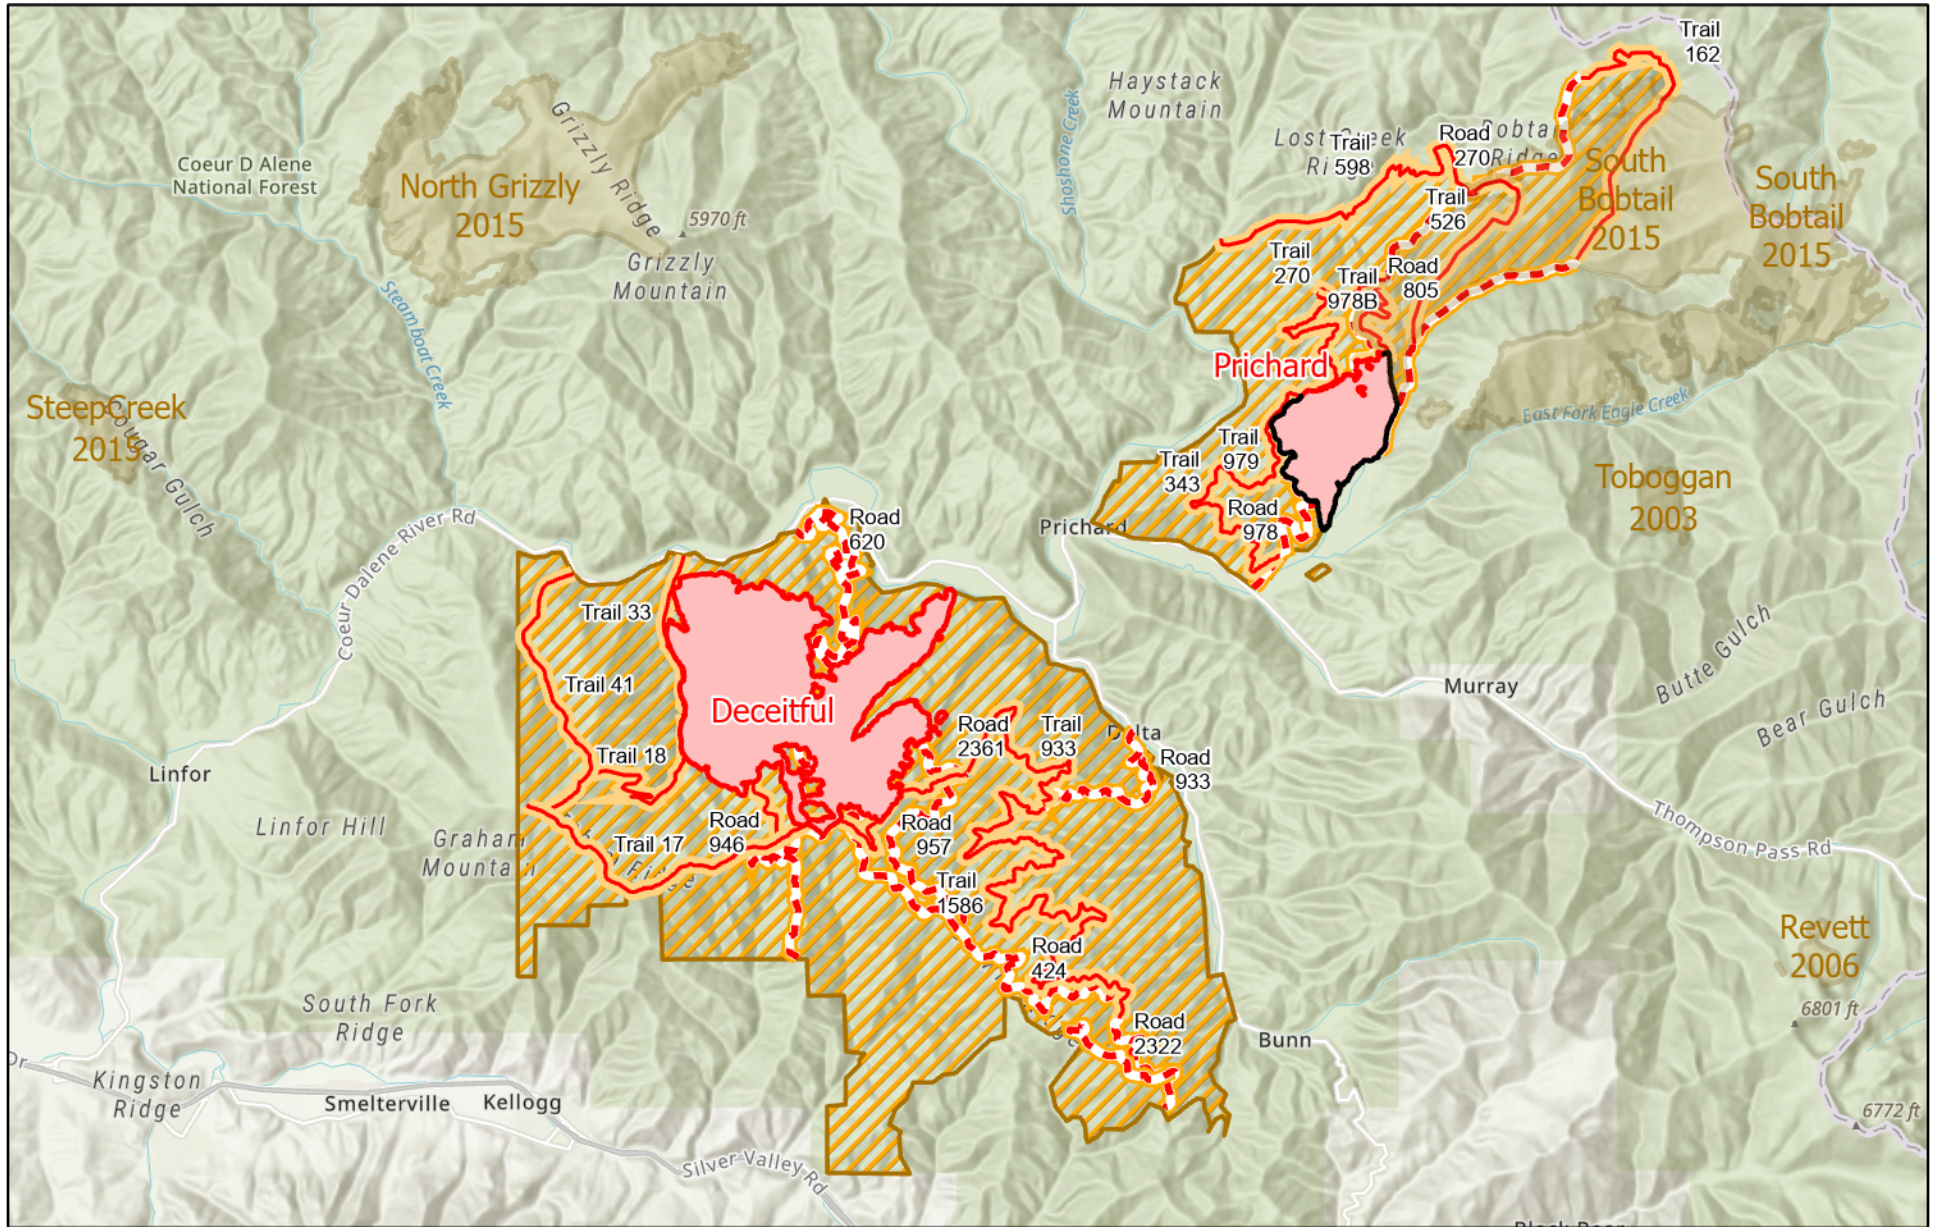

Character Complex

7/30/2021

Character Complex

ID-IPF-000458

6,383 Total Acres

Deceitful Fire

ID-IPF-000421

Fire Perimeter as of
07/29/2021 2317 hrs
5,045 Acres

Prichard Fire

ID-IPF-000392

Fire Perimeter as of
07/29/2021 2317 hrs
1,338 Acres

- Contained Line
- Wildfire Daily Fire Perimeter
- Historical Fires
- Area Closure

Route Closures

- Road
- Trail