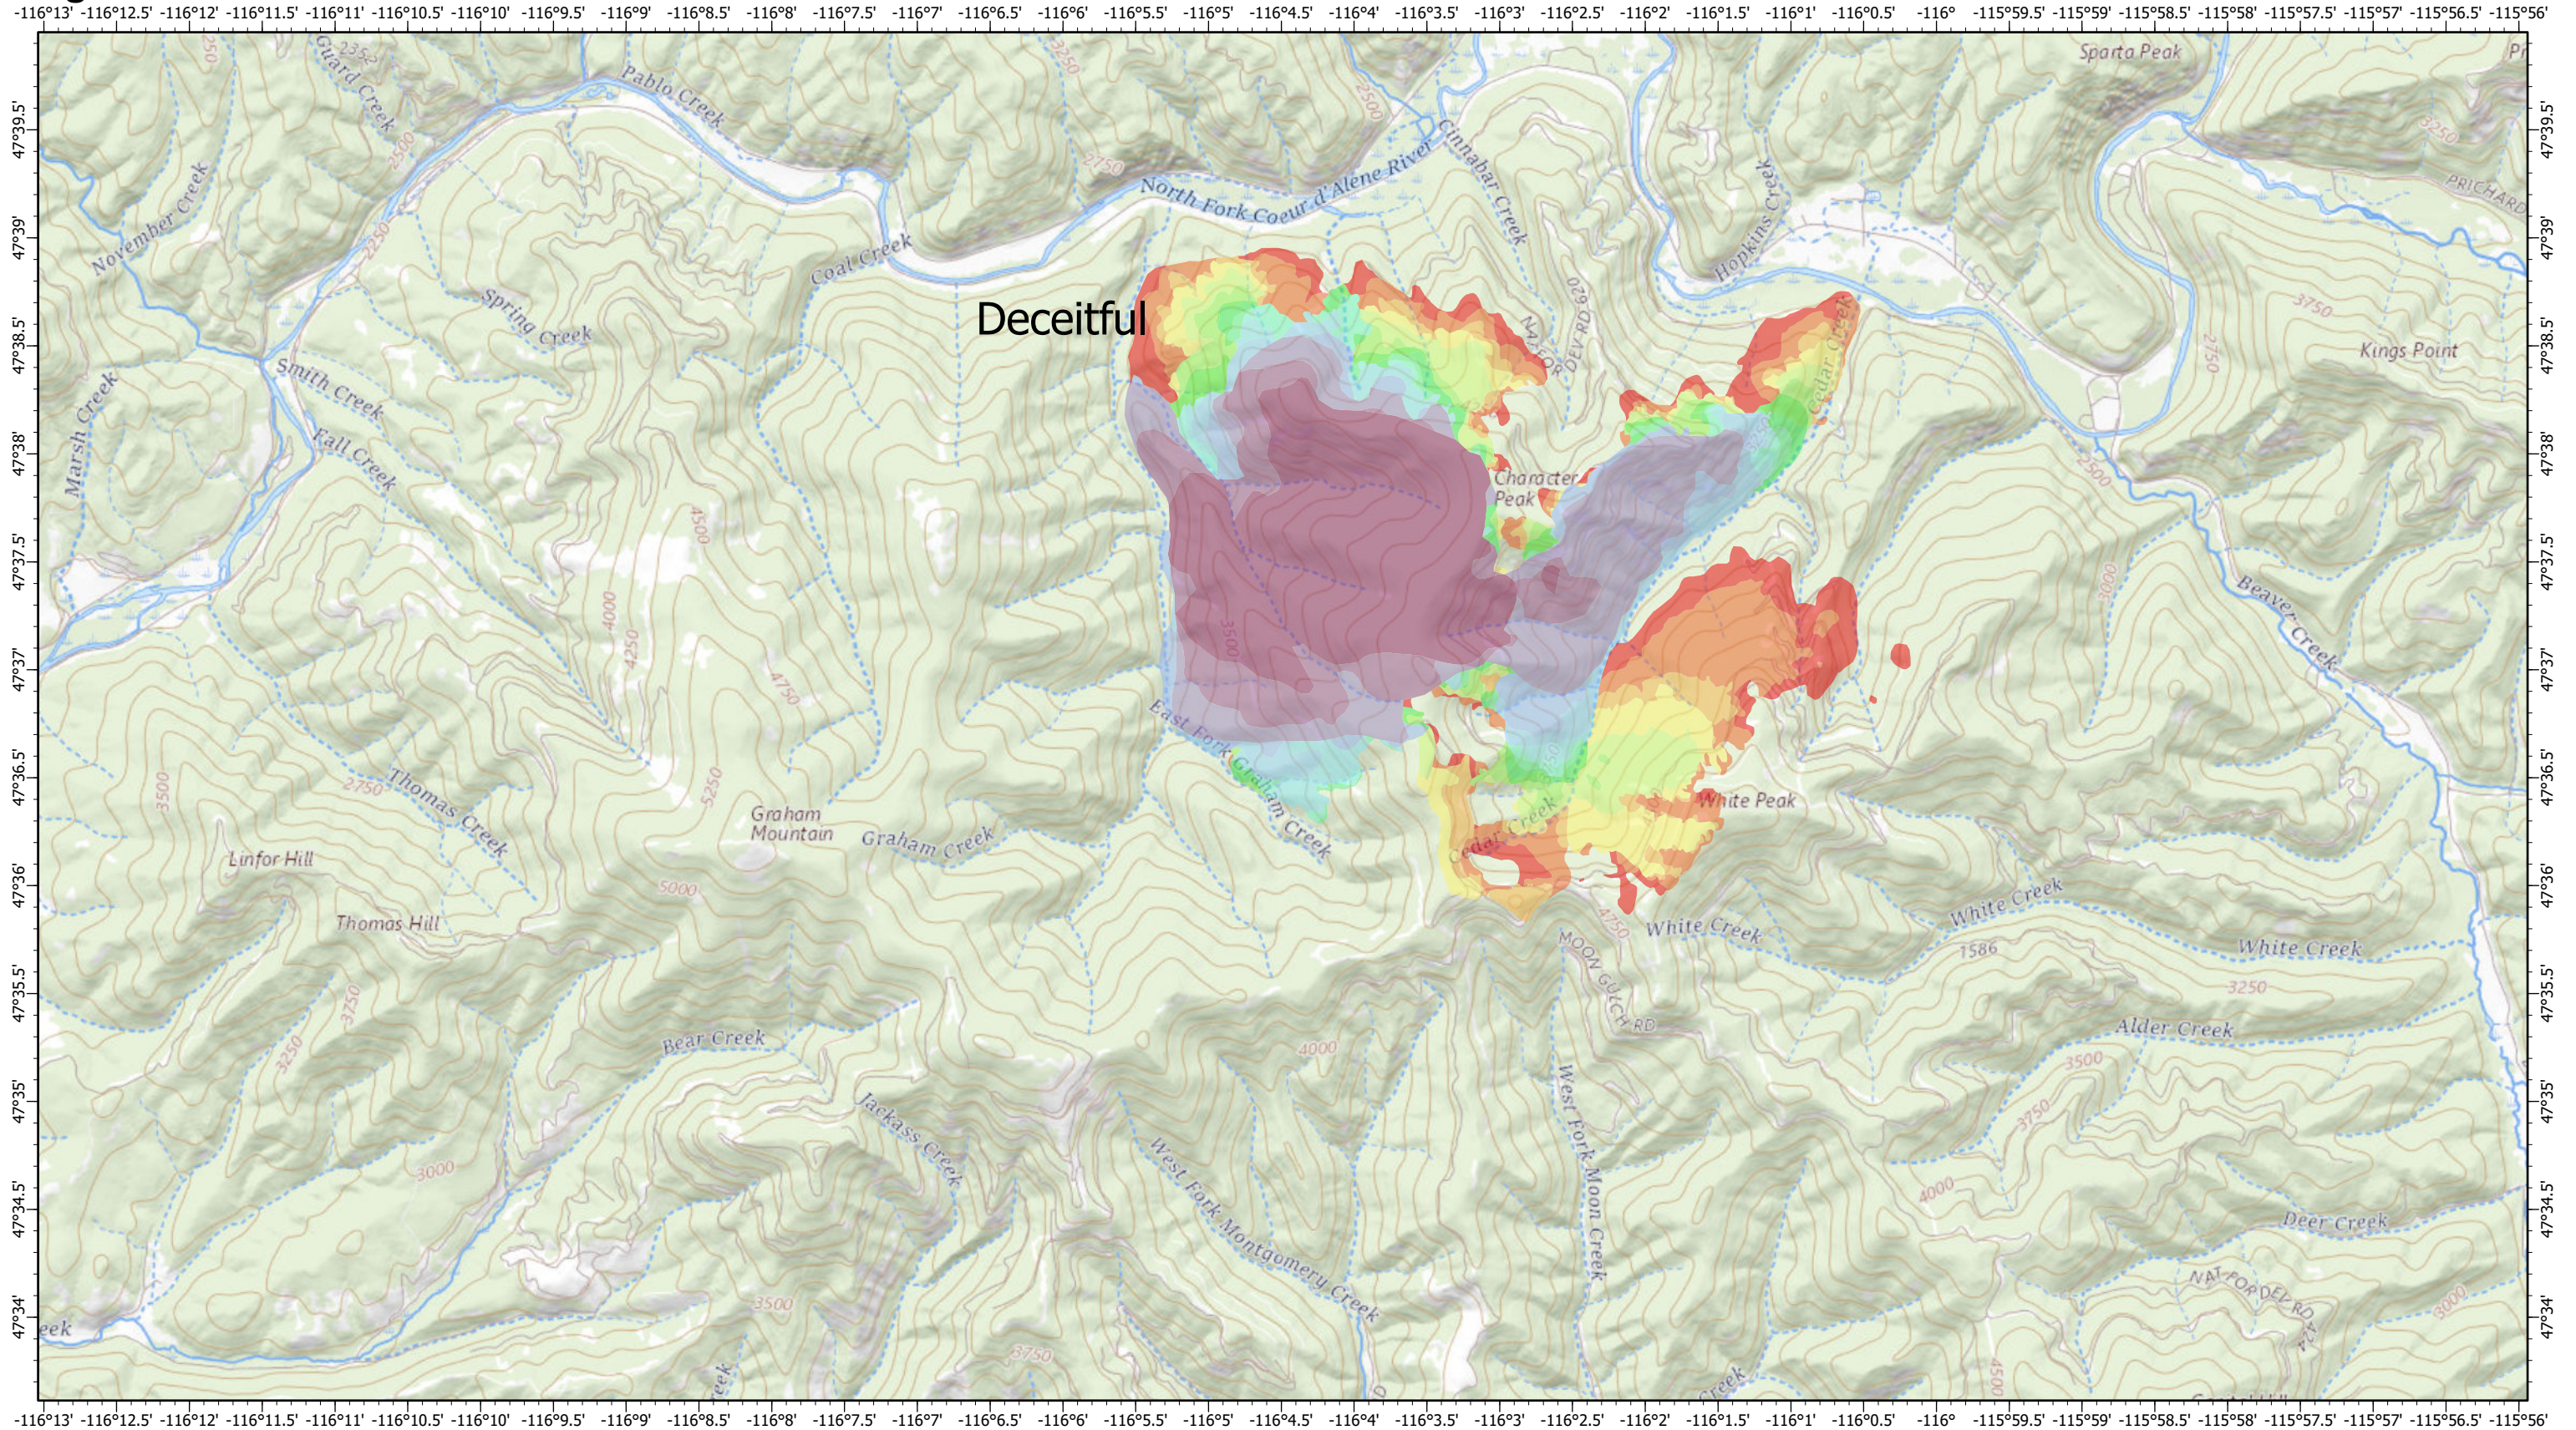

# Progression - Deceitful

07/31/2021

**Character Complex**  
**ID-IPF-00458**  
 Fire Perimeter as of  
 07/31/2021 0100 hrs  
 6,859 Acres

| Date, Growth Acres, Acres                      | 7/16/2021, 215 growth acres, 2718 total acres | 7/22/2021, 62 growth acres, 3165 total acres | 7/25/2021 10:35:24 AM, 144,3536               | 7/29/2021, 607 growth acres, 5045 total acres |
|--|---|--|---|---|
| 7/12/2021, 1306 growth acres, 1306 total acres | 7/18/2021, 199 growth acres, 2917 total acres | 7/22/2021, 50 growth acres, 3215 total acres | 7/26/2021, 309 growth acres, 3845 total acres | 7/31/2021, 471 growth acres, 5517 total acres |
| 7/13/2021, 447 growth acres, 1754 total acres  | 7/20/2021, 151 growth acres, 3068 total acres | 7/23/2021, 88 growth acres, 3303 total acres | 7/27/2021, 346 growth acres, 4191 total acres |   |
| 7/15/2021, 749 growth acres, 2503 total acres  | 7/20/2021, 35 growth acres, 3103 total acres  | 7/24/2021, 90 growth acres, 3392 total acres | 7/28/2021, 248 growth acres, 4439 total acres |   |