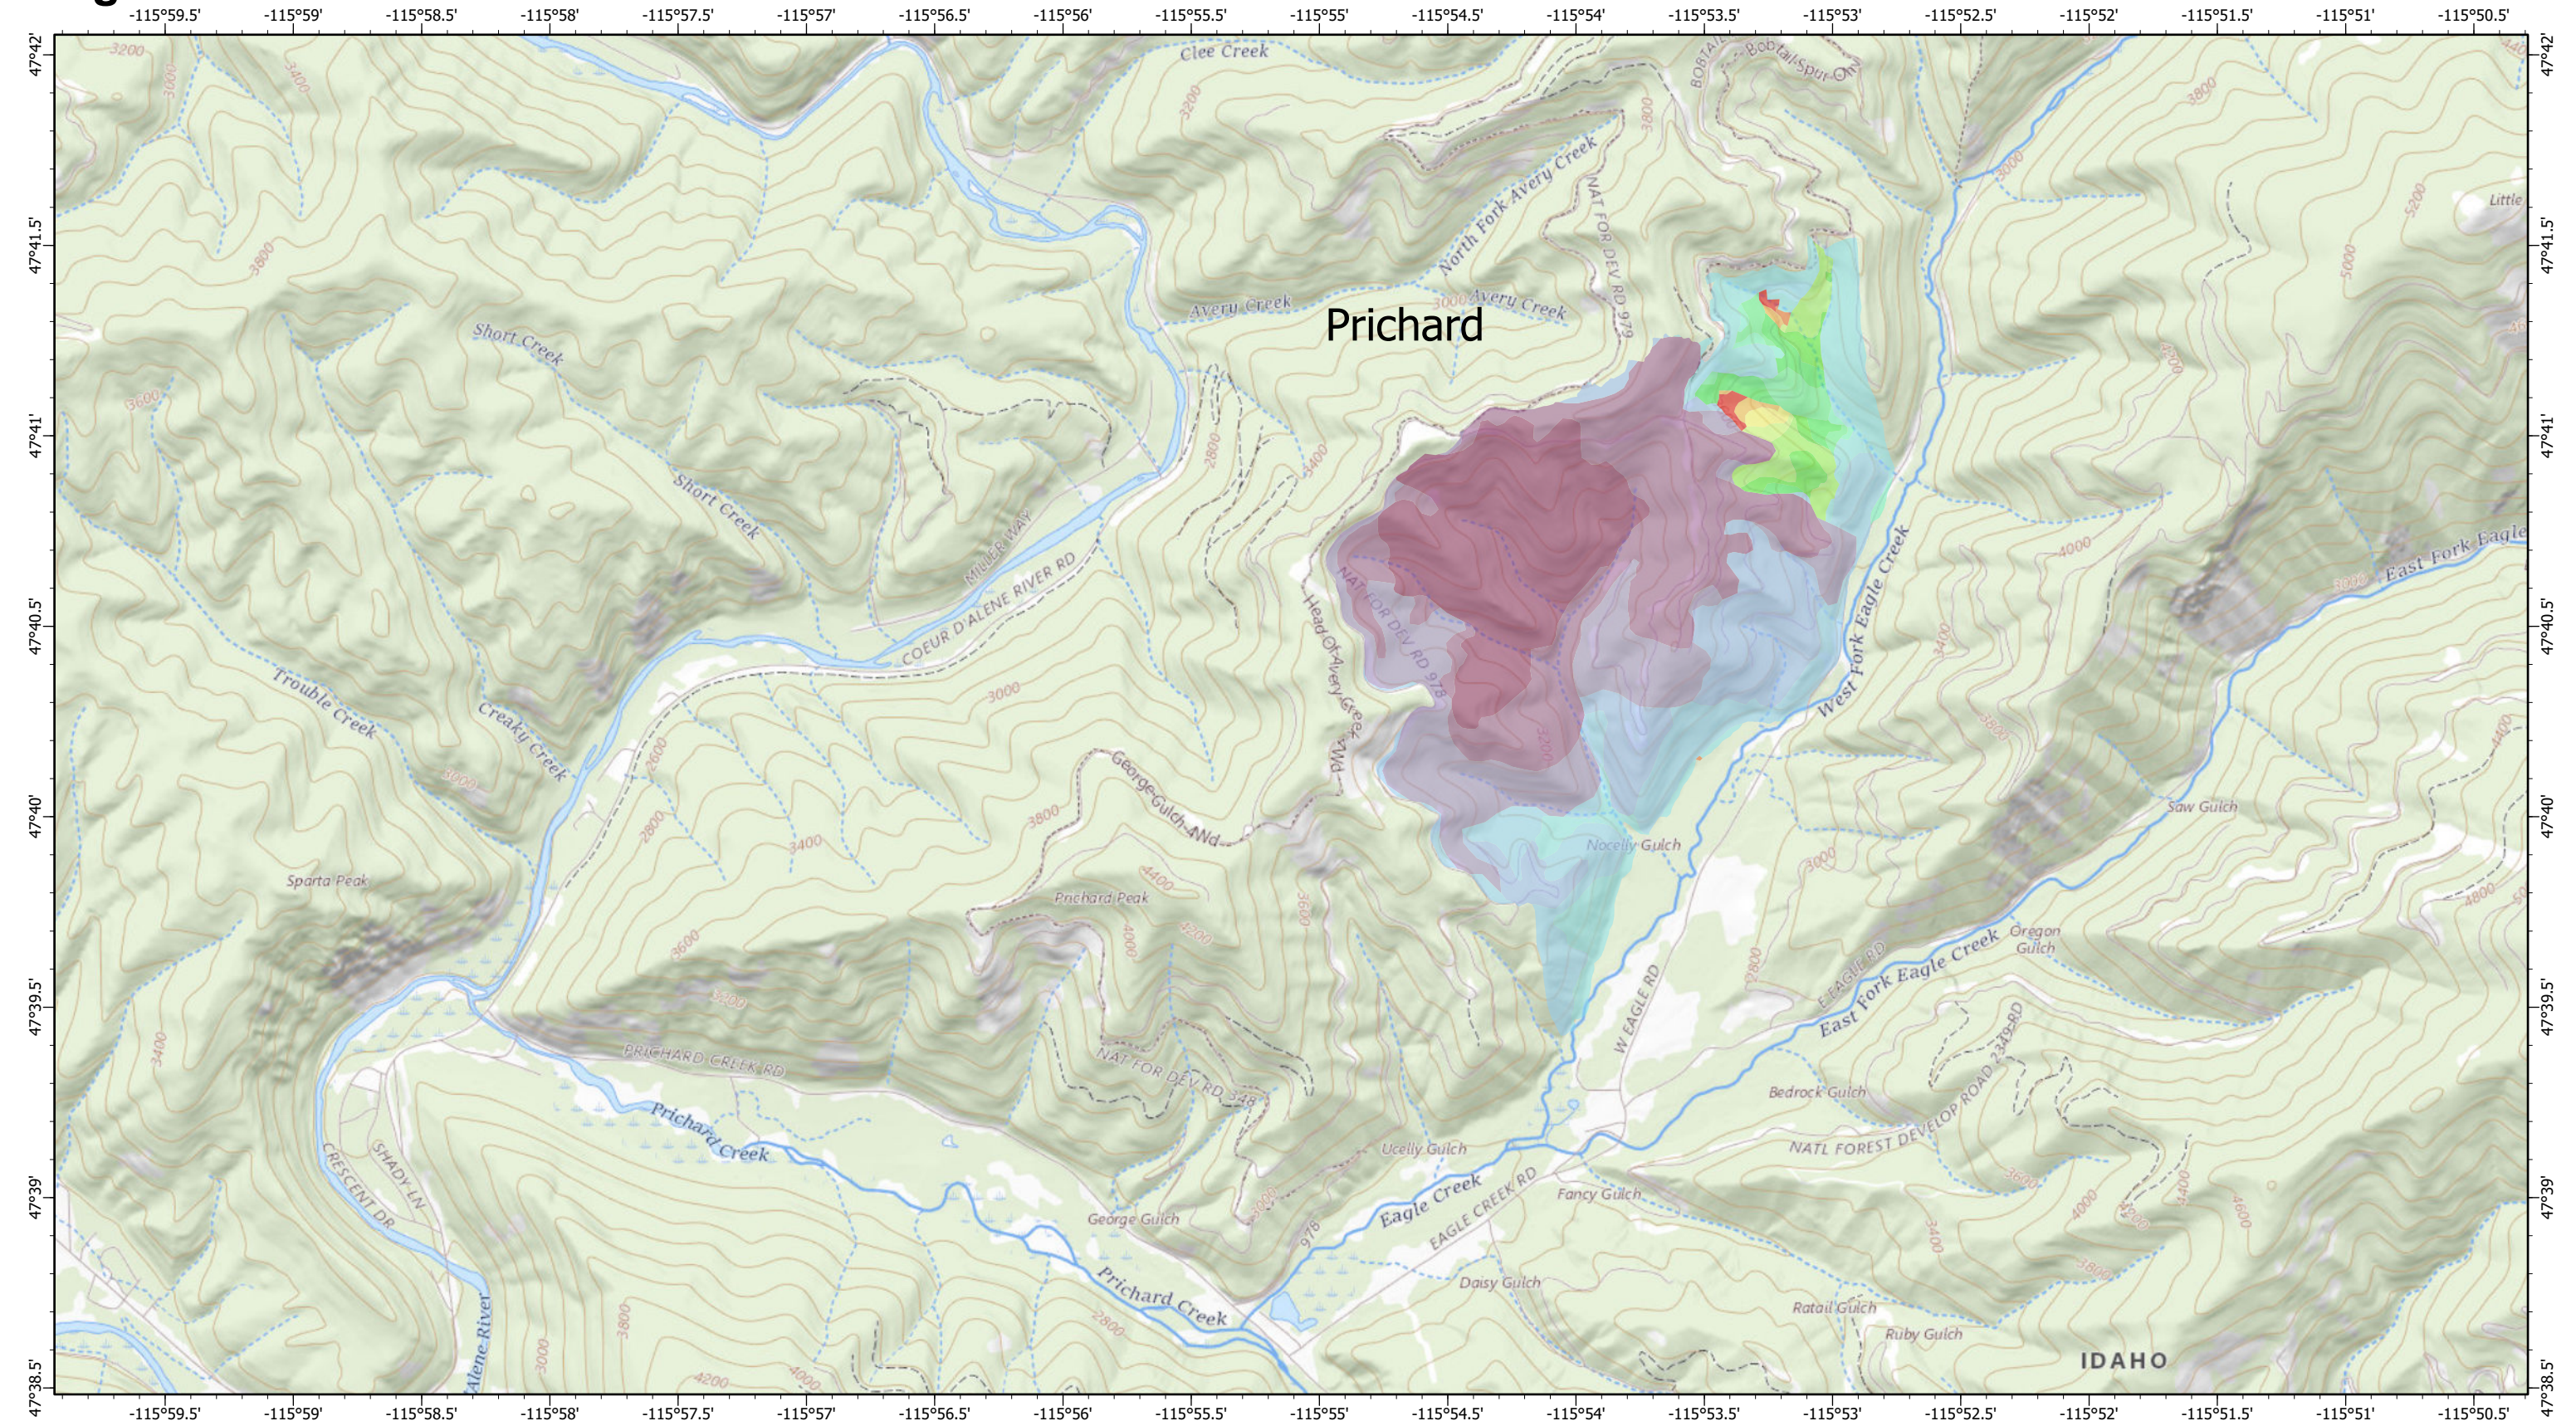

Progression - Prichard

07/31/2021

Character Complex ID-IPF-00458
 Fire Perimeter as of 07/31/2021 0100 hrs
 6,859 Acres

Date, Growth Acres, Acres	7/16/2021, 162 growth acres, 974 total acres	7/22/2021, 5 growth acres, 1239 total acres	7/25/2021, 28 growth acres, 1326 total acres	7/29/2021, 1 growth acre, 1338 total acres
7/12/2021, 263 growth acres, 263 total acres	7/18/2021, 155 growth acres, 1117 total acres	7/22/2021, 20 growth acres, 1259 total acres	7/26/2021, 3 growth acres, 1329 total acres	7/31/2021, 4 growth acres, 1342 total acres
7/13/2021, 313 growth acres, 576 total acres	7/20/2021, 135 growth acres, 1233 total acres	7/23/2021, 22 growth acres, 1280 total acres	7/27/2021, 4 growth acres, 1333 total acres	
7/15/2021, 236 growth acres, 812 total acres	7/20/2021 9:00:00 PM, 1,1234	7/24/2021, 18 growth acres, 1298 total acres	7/28/2021, 4 growth acres, 1337 total acres	