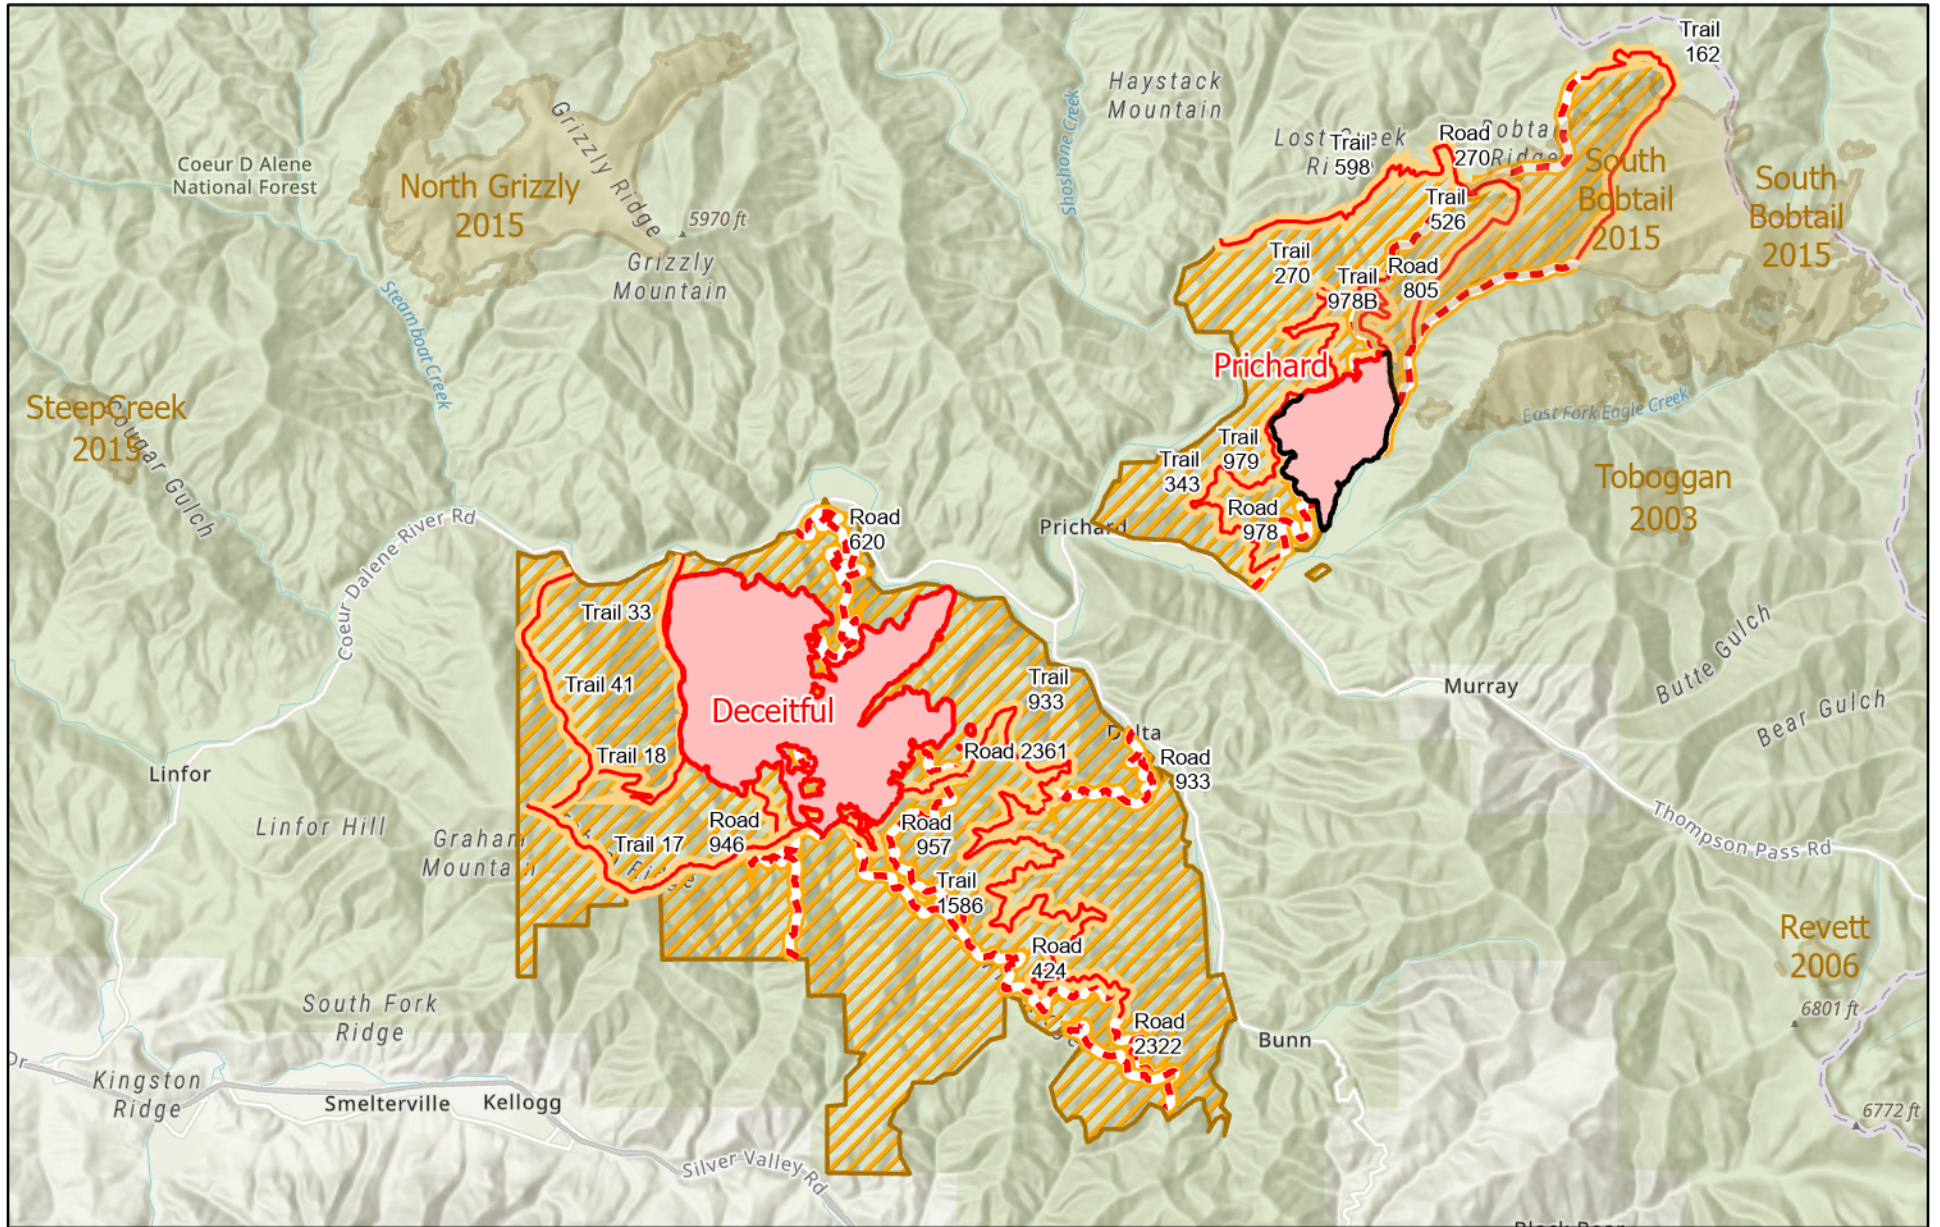

## Character Complex

**ID-IPF-000458**

6,859 Total Acres

## Deceitful Fire

**ID-IPF-000421**

Fire Perimeter as of  
07/31/2021 0100 hrs  
5,517 Acres

## Prichard Fire

**ID-IPF-000392**

Fire Perimeter as of  
07/31/2021 0100 hrs  
1,342 Acres

- Contained Line
- Wildfire Daily Fire Perimeter
- Historical Fires
- Area Closure

## Route Closures

- Road
- Trail