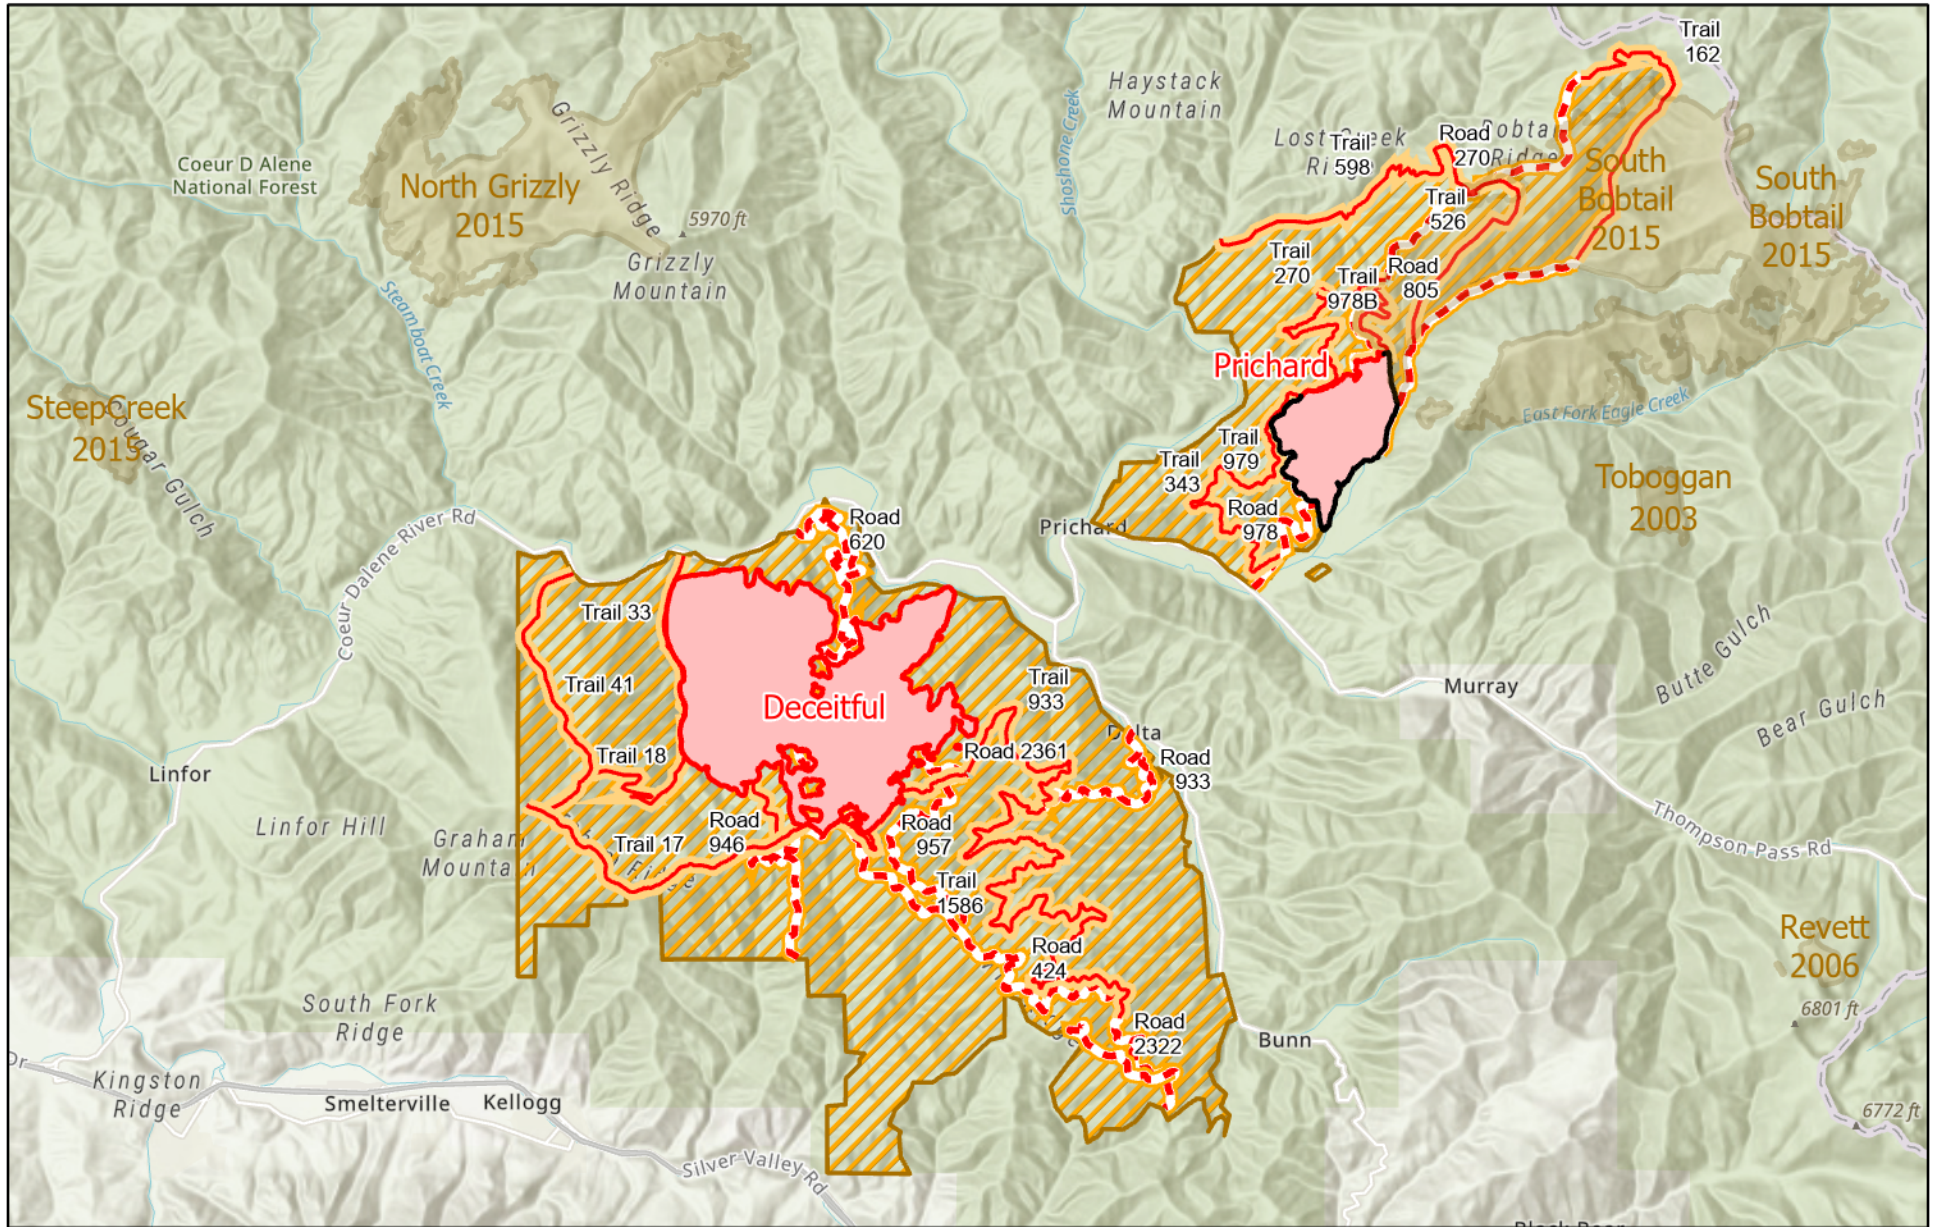

Character Complex

8/1/2021

Character Complex

ID-IPF-000458

7,260 Total Acres

Deceitful Fire

ID-IPF-000421

Fire Perimeter as of
07/31/2021 2200 hrs
5,918 Acres

Prichard Fire

ID-IPF-000392

Fire Perimeter as of
07/31/2021 2200 hrs
1,342 Acres

- Contained Line
- Wildfire Daily Fire Perimeter
- Historical Fires
- Area Closure

Route Closures

- Road
- Trail