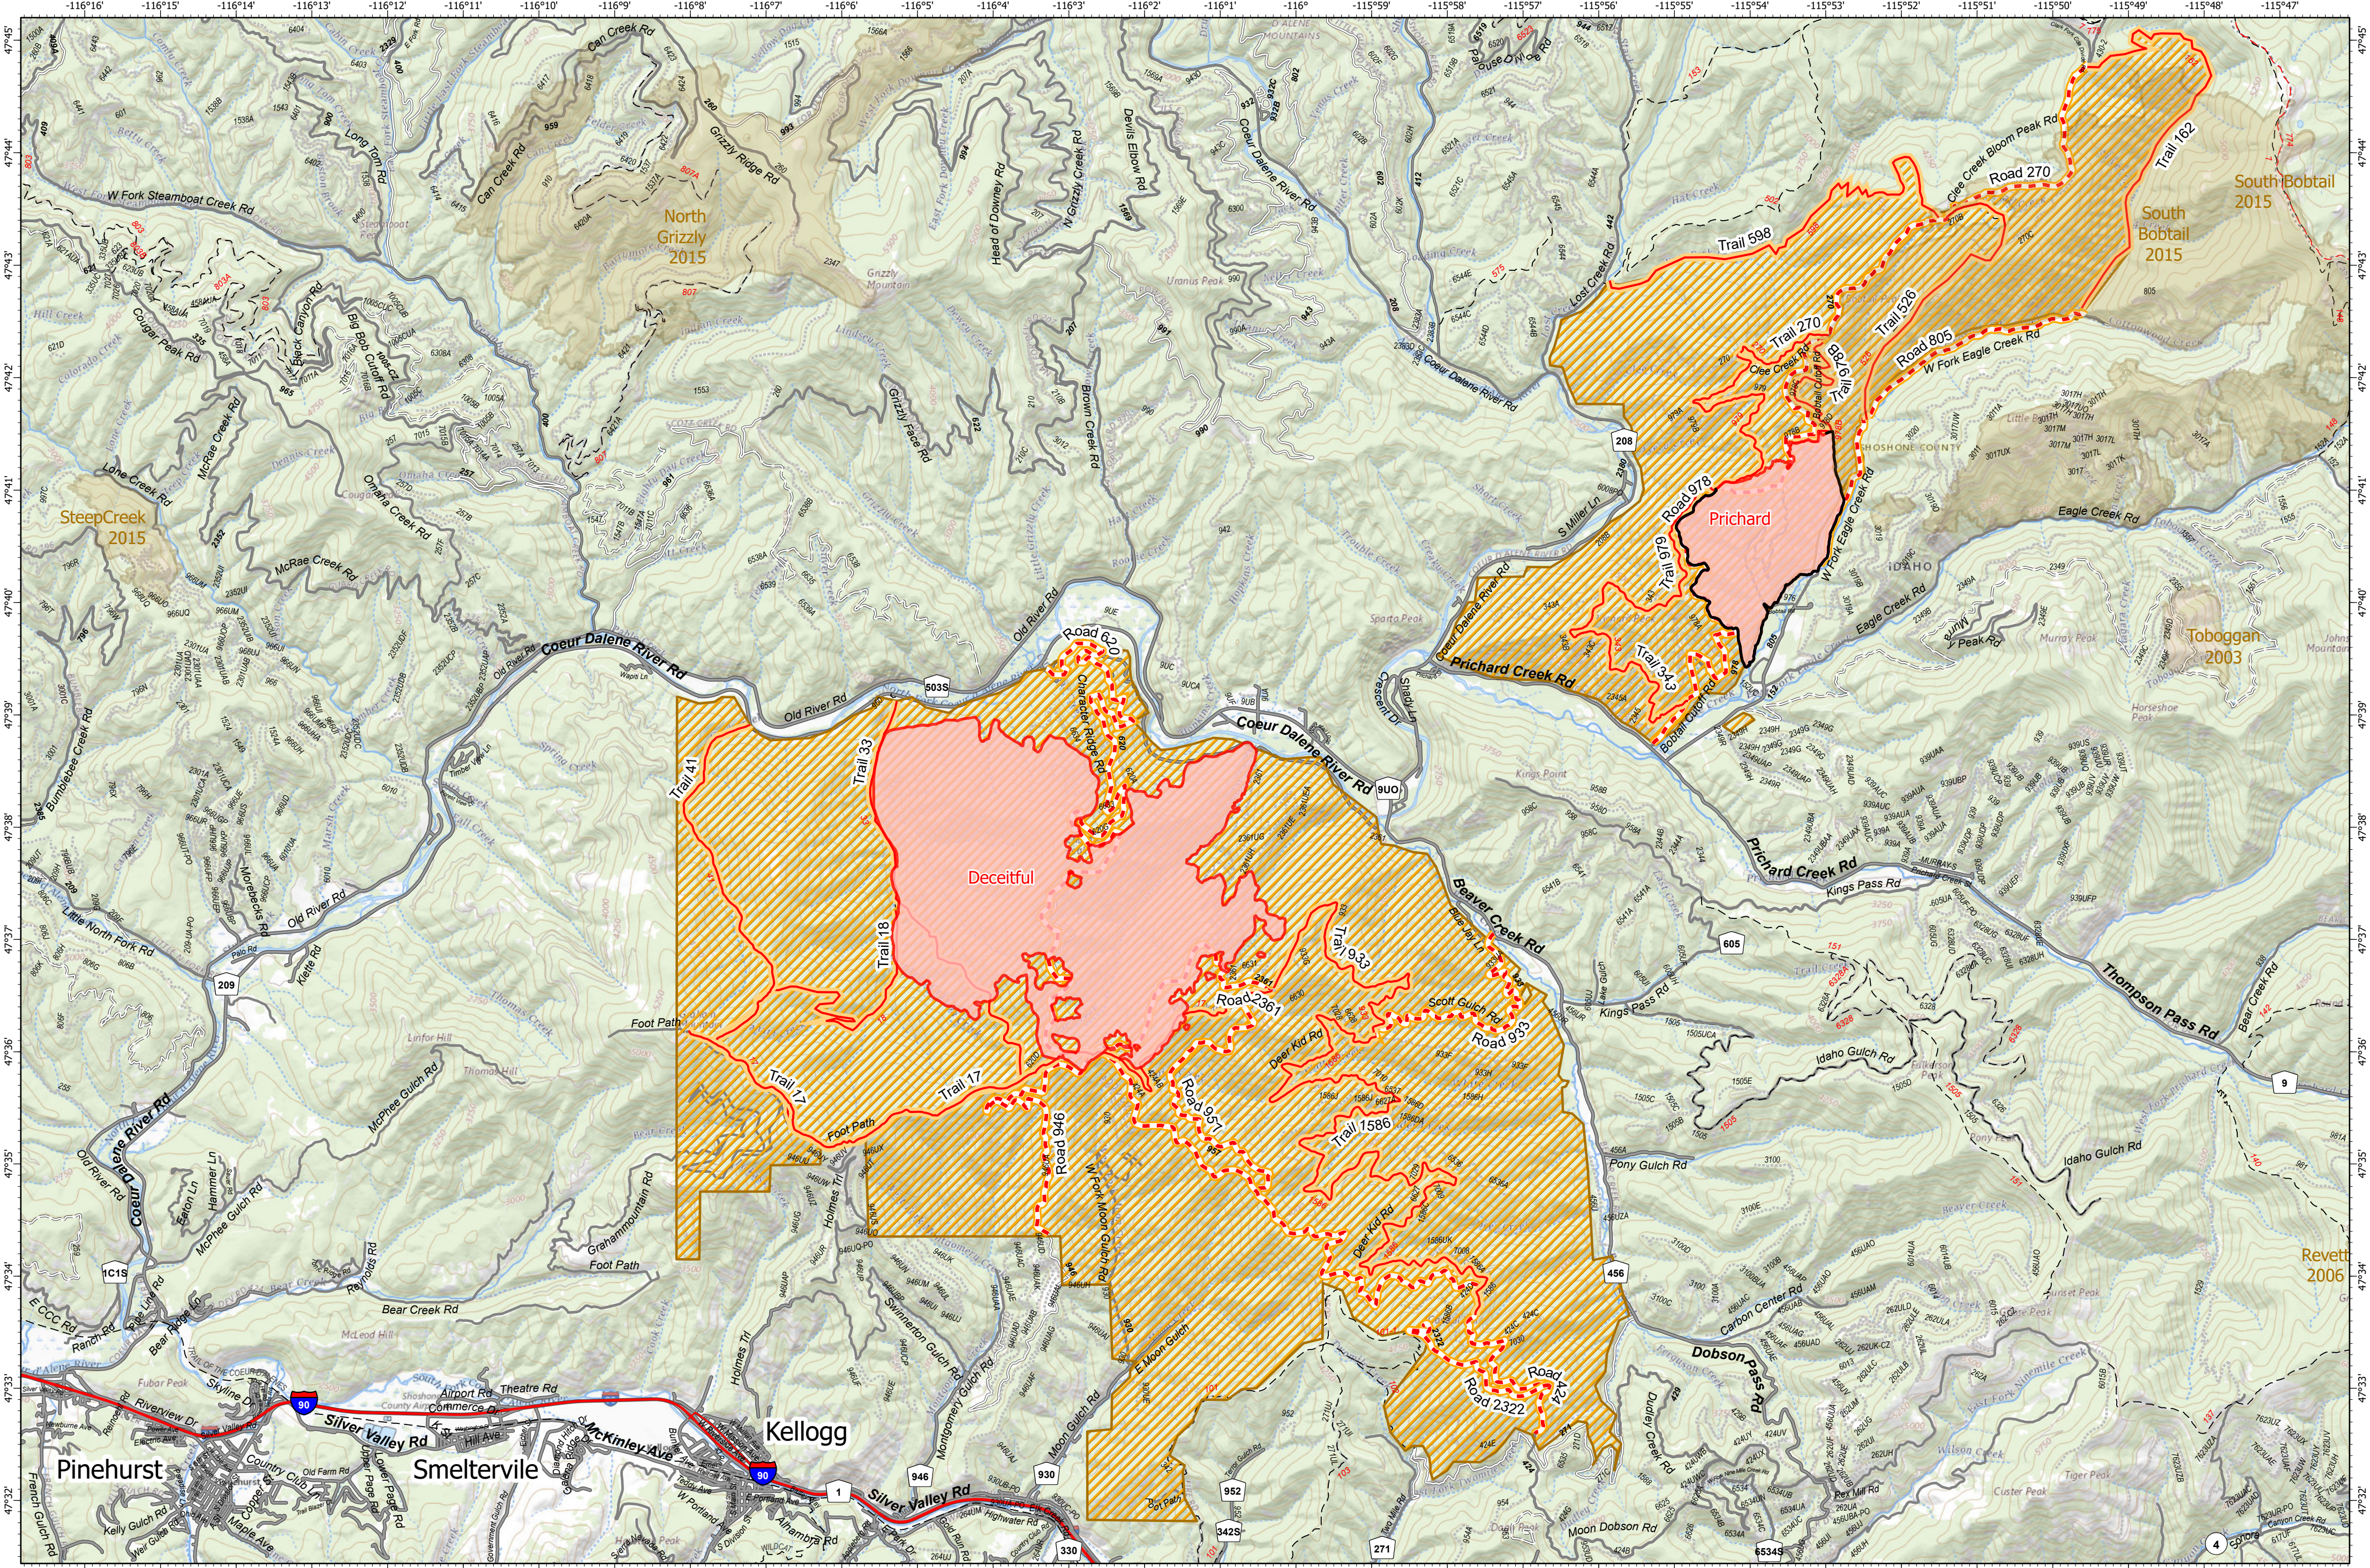

# Character Complex

8/2/2021

**Character Complex**  
ID-IPF-000458  
7,260 Total Acres

**Deceitful Fire**  
ID-IPF-000421  
Fire Perimeter as of 07/31/2021 2200 hrs  
5,918 Acres

**Prichard Fire**  
ID-IPF-000392  
Fire Perimeter as of 07/31/2021 2200 hrs  
1,342 Acres

- |                               |                |                           |
|-------------------------------|----------------|---------------------------|
| Wildfire Daily Fire Perimeter | Route Closures | Primary Highway           |
| Contained Line                | Road           | Paved Roads               |
| Historical Fires              | Trail          | Dirt (Not Paved)          |
| Area Closure                  |                | Trail                     |
|                               |                | National Designated Trail |