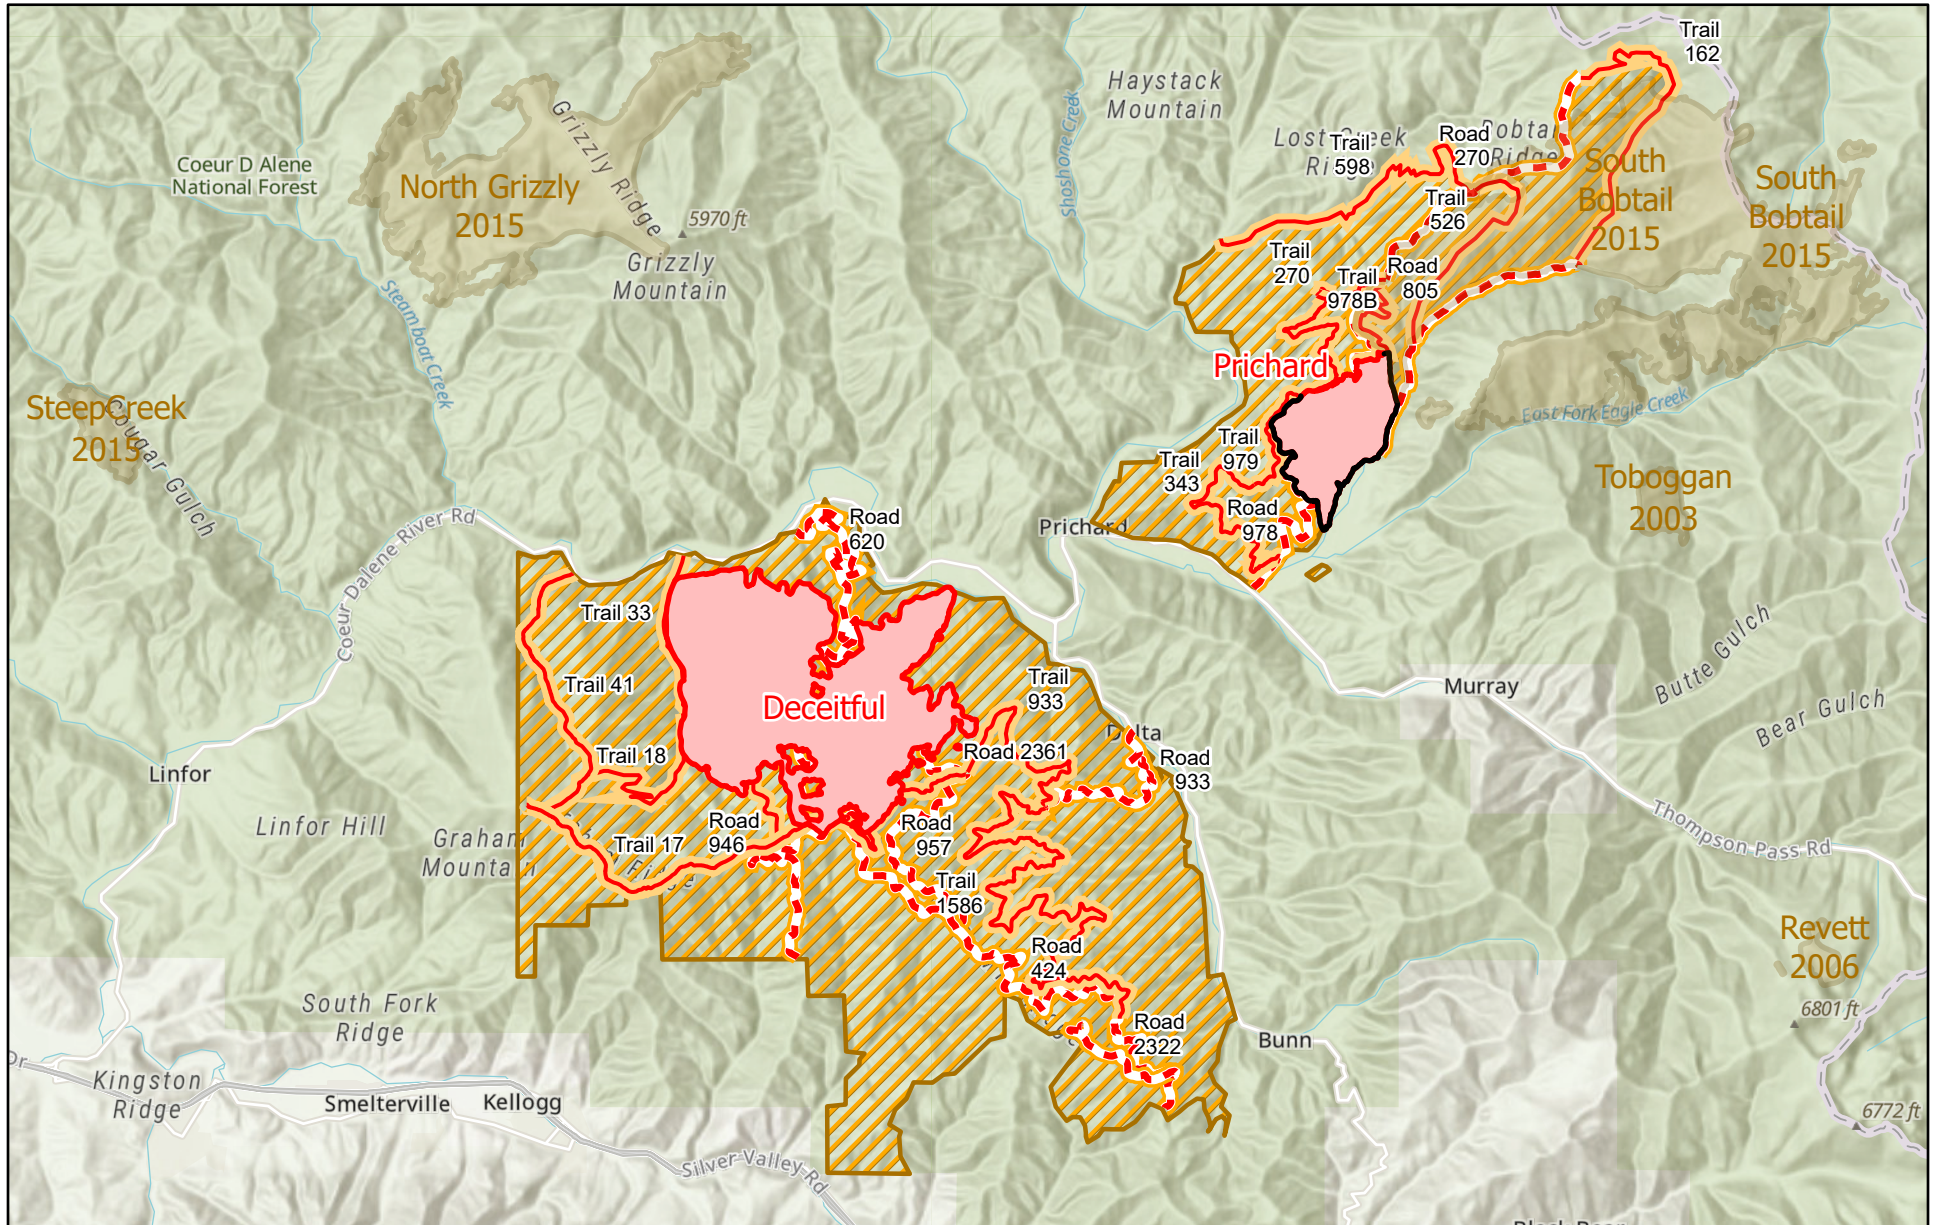

Character Complex

8/2/2021

Character Complex
ID-IPF-000458
 7,260 Total Acres

Deceitful Fire
ID-IPF-000421
 Fire Perimeter as of
 07/31/2021 2200 hrs
 5,918 Acres

Prichard Fire
ID-IPF-000392
 Fire Perimeter as of
 07/31/2021 2200 hrs
 1,342 Acres

- Contained Line
 - Wildfire Daily Fire Perimeter
 - Historical Fires
 - Area Closure
 - Road
 - Trail
- Route Closures**