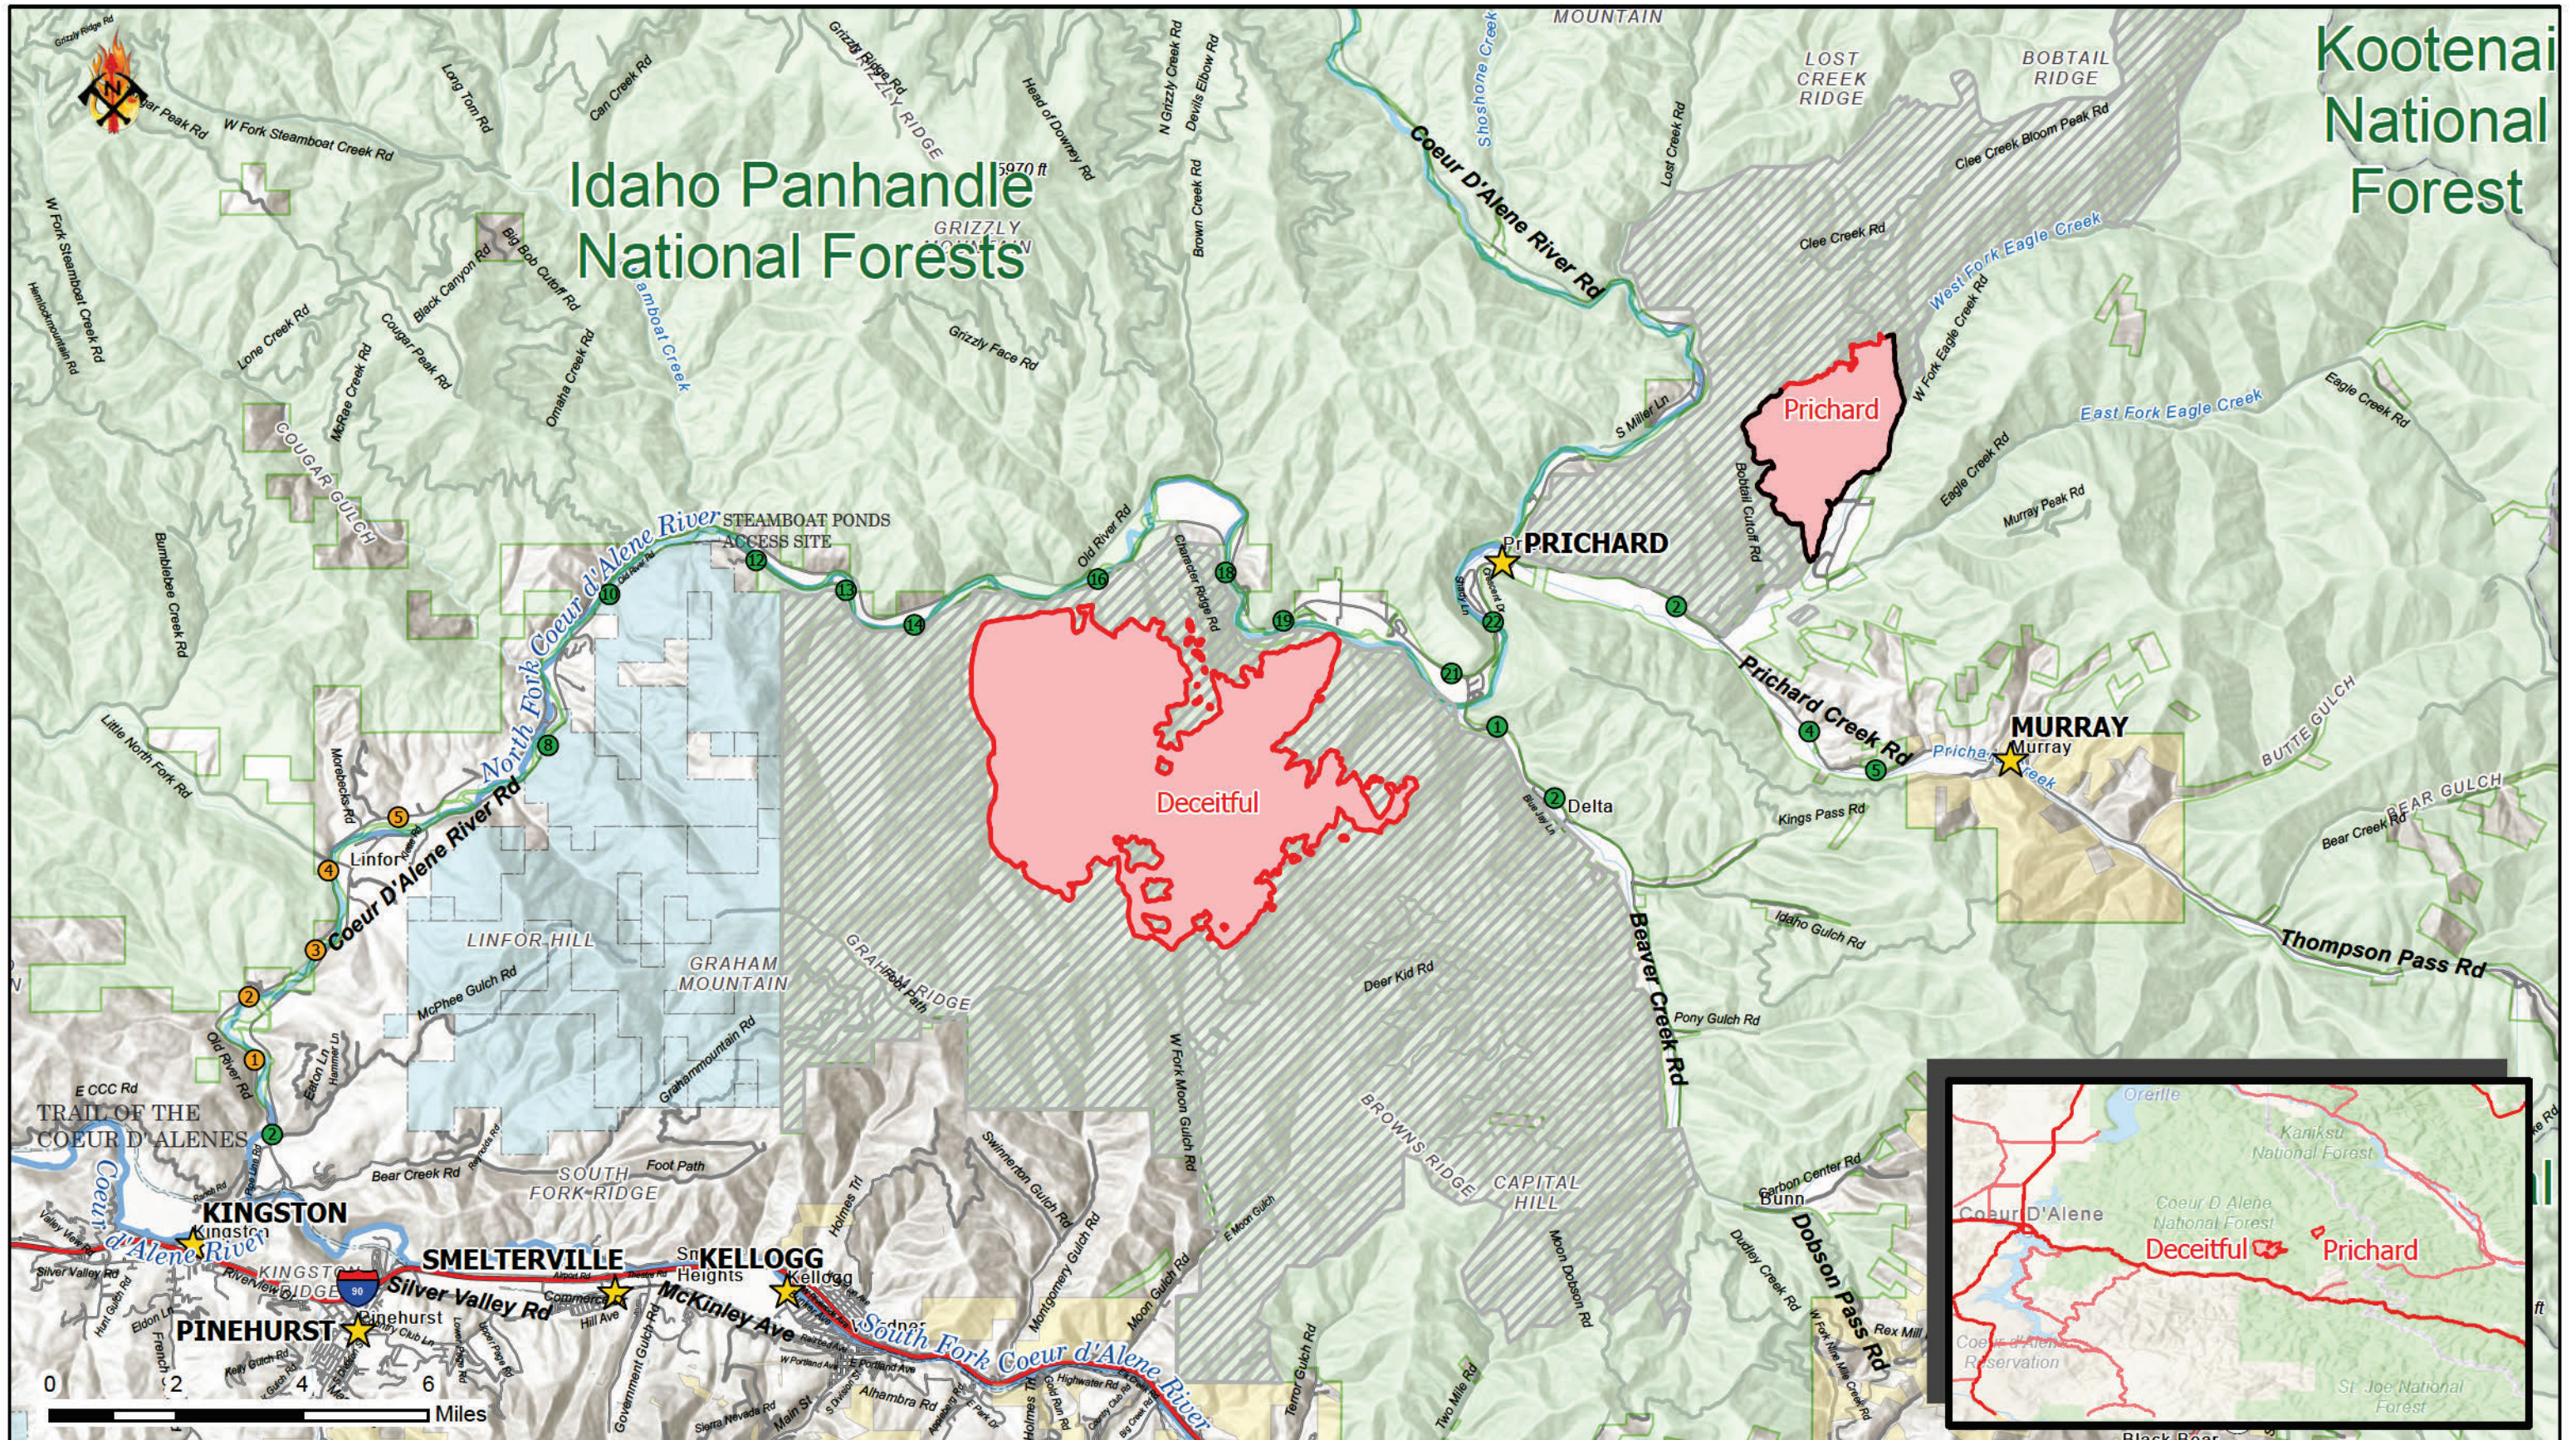

Idaho Panhandle National Forests

Kootenai National Forest

Character Complex

7,515 Acres ; 30% Contained

8/5/2021

- Fire Perimeter
- Coeur d'Alene River Road Mile Marker
- State Public Lands
- Old River Road Mile Marker
- Area Closure
- Other State Lands
- Forest Service Land
- Bureau of Land Management Lands
- City