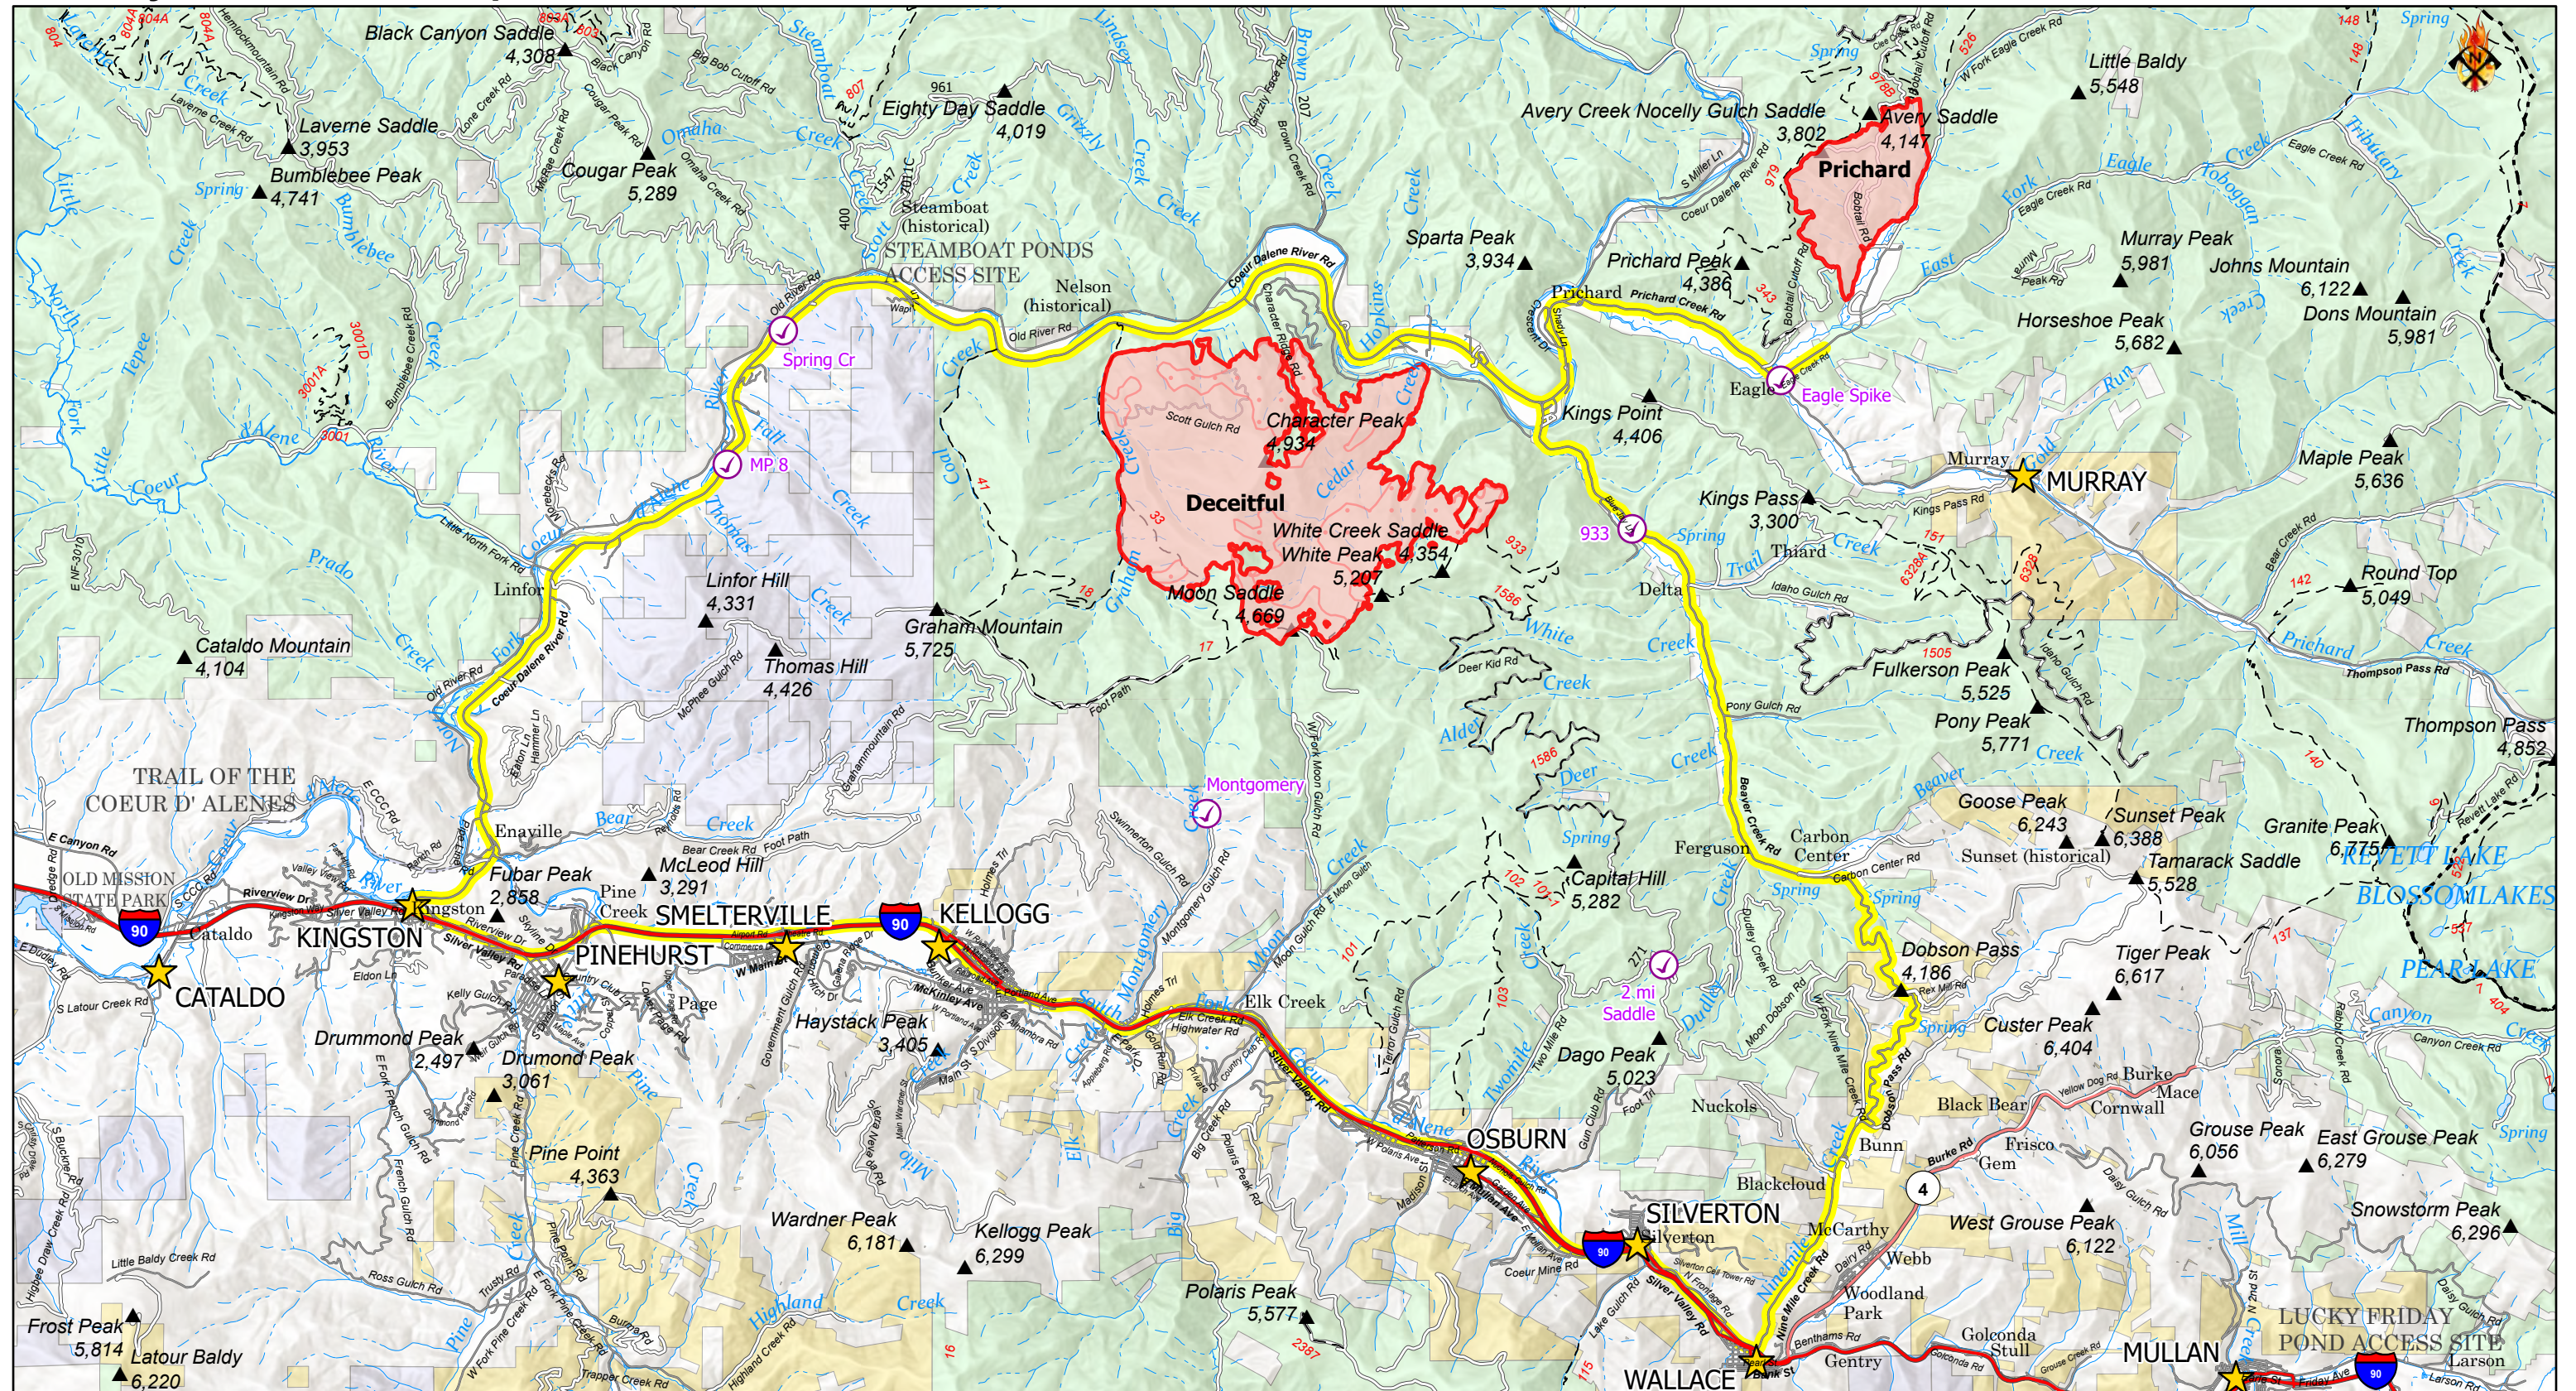

Security - Character Complex

8/7/2021

Character Complex
ID-IPF-000458
 Fire Perimeter as of
 08/05/2021 2240 hrs
 7,801 Acres

- Wildfire Daily Fire Perimeter
- Trail
- Paved Roads
- State Public Lands
- Check Points Security
- Primary Highway
- Dirt (Not Paved)
- Forest Service Land
- Primary Routes
- Secondary Highway
- Bureau of Land Management Lands