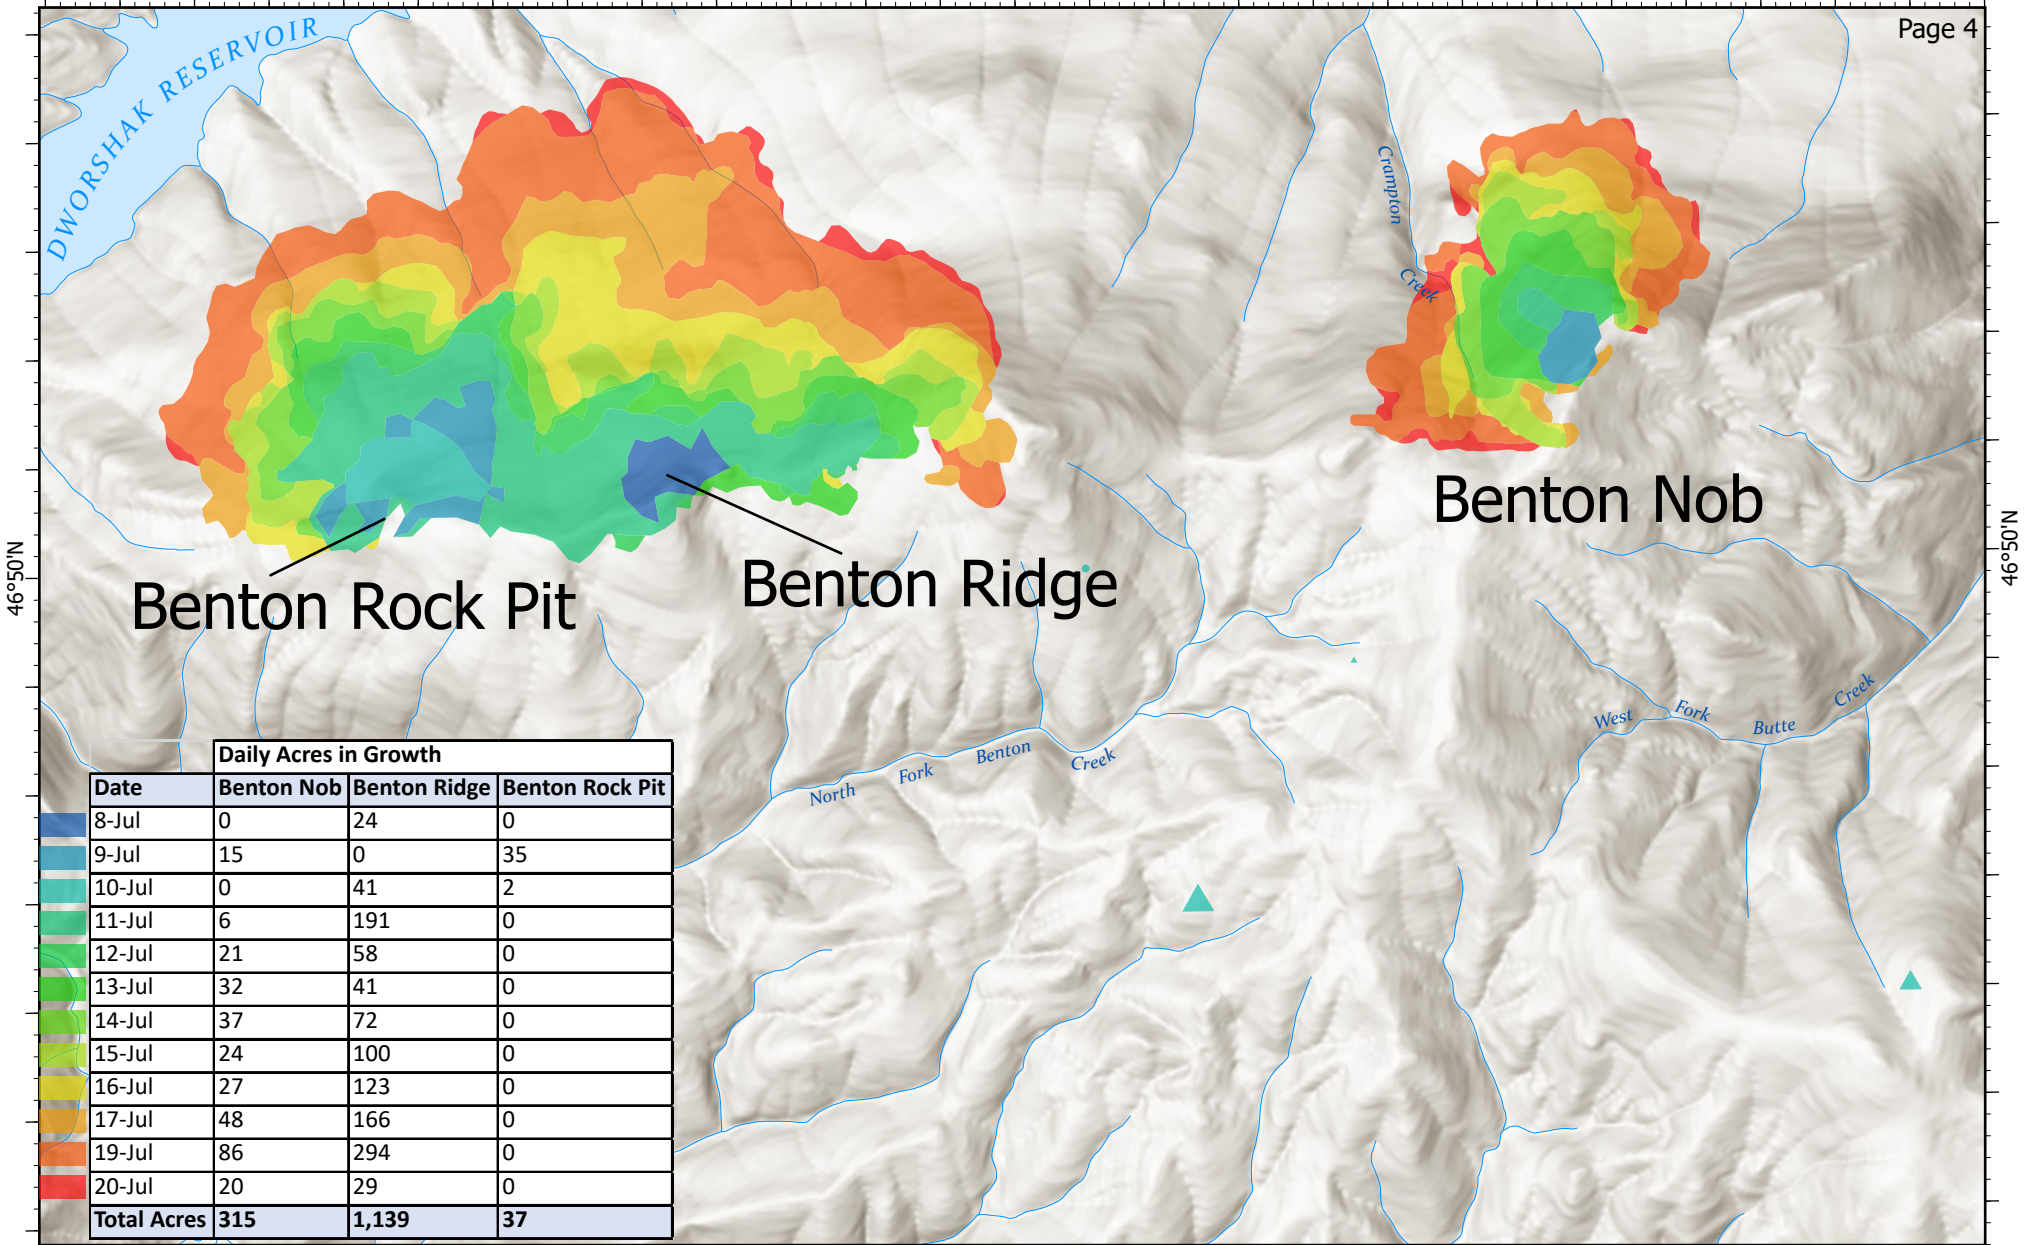

Progression

Cougar Rock Complex
 IDCTS-000623
 July 21, 2021

7/21/2021 1338
 North American 1983 Datum

Merry Mix 1

Scott

Daily Acres in Growth		
Date	Scott	Merry Mix 1
9-Jul	491	0
10-Jul	517	2
11-Jul	409	0.1
12-Jul	86	0
13-Jul	123	0
14-Jul	55	0
15-Jul	26	0
16-Jul	24	0
17-Jul	54	0
19-Jul	34	0
20-Jul	0	0
Total Acres	1,818	2.2

Progression

Cougar Rock Complex
 IDCTS-000623
 July 21, 2021

46°50'N

46°50'N

Progression
 Cougar Rock Complex
 IDCTS-000623
 July 21, 2021

Daily Acres in Growth

Date	Benton Nob	Benton Ridge	Benton Rock Pit
8-Jul	0	24	0
9-Jul	15	0	35
10-Jul	0	41	2
11-Jul	6	191	0
12-Jul	21	58	0
13-Jul	32	41	0
14-Jul	37	72	0
15-Jul	24	100	0
16-Jul	27	123	0
17-Jul	48	166	0
19-Jul	86	294	0
20-Jul	20	29	0
Total Acres	315	1,139	37

Progression

Cougar Rock Complex
 IDCTS-000623
 July 21, 2021

Daily Acres in Growth	
Date	Owl
9-Jul	0.1
10-Jul	37
11-Jul	34
12-Jul	33
13-Jul	33
14-Jul	143
15-Jul	1
16-Jul	3
17-Jul	1
19-Jul	5
20-Jul	0
Total Acres	290

Progression

Cougar Rock Complex

IDCTS-000623

July 21, 2021