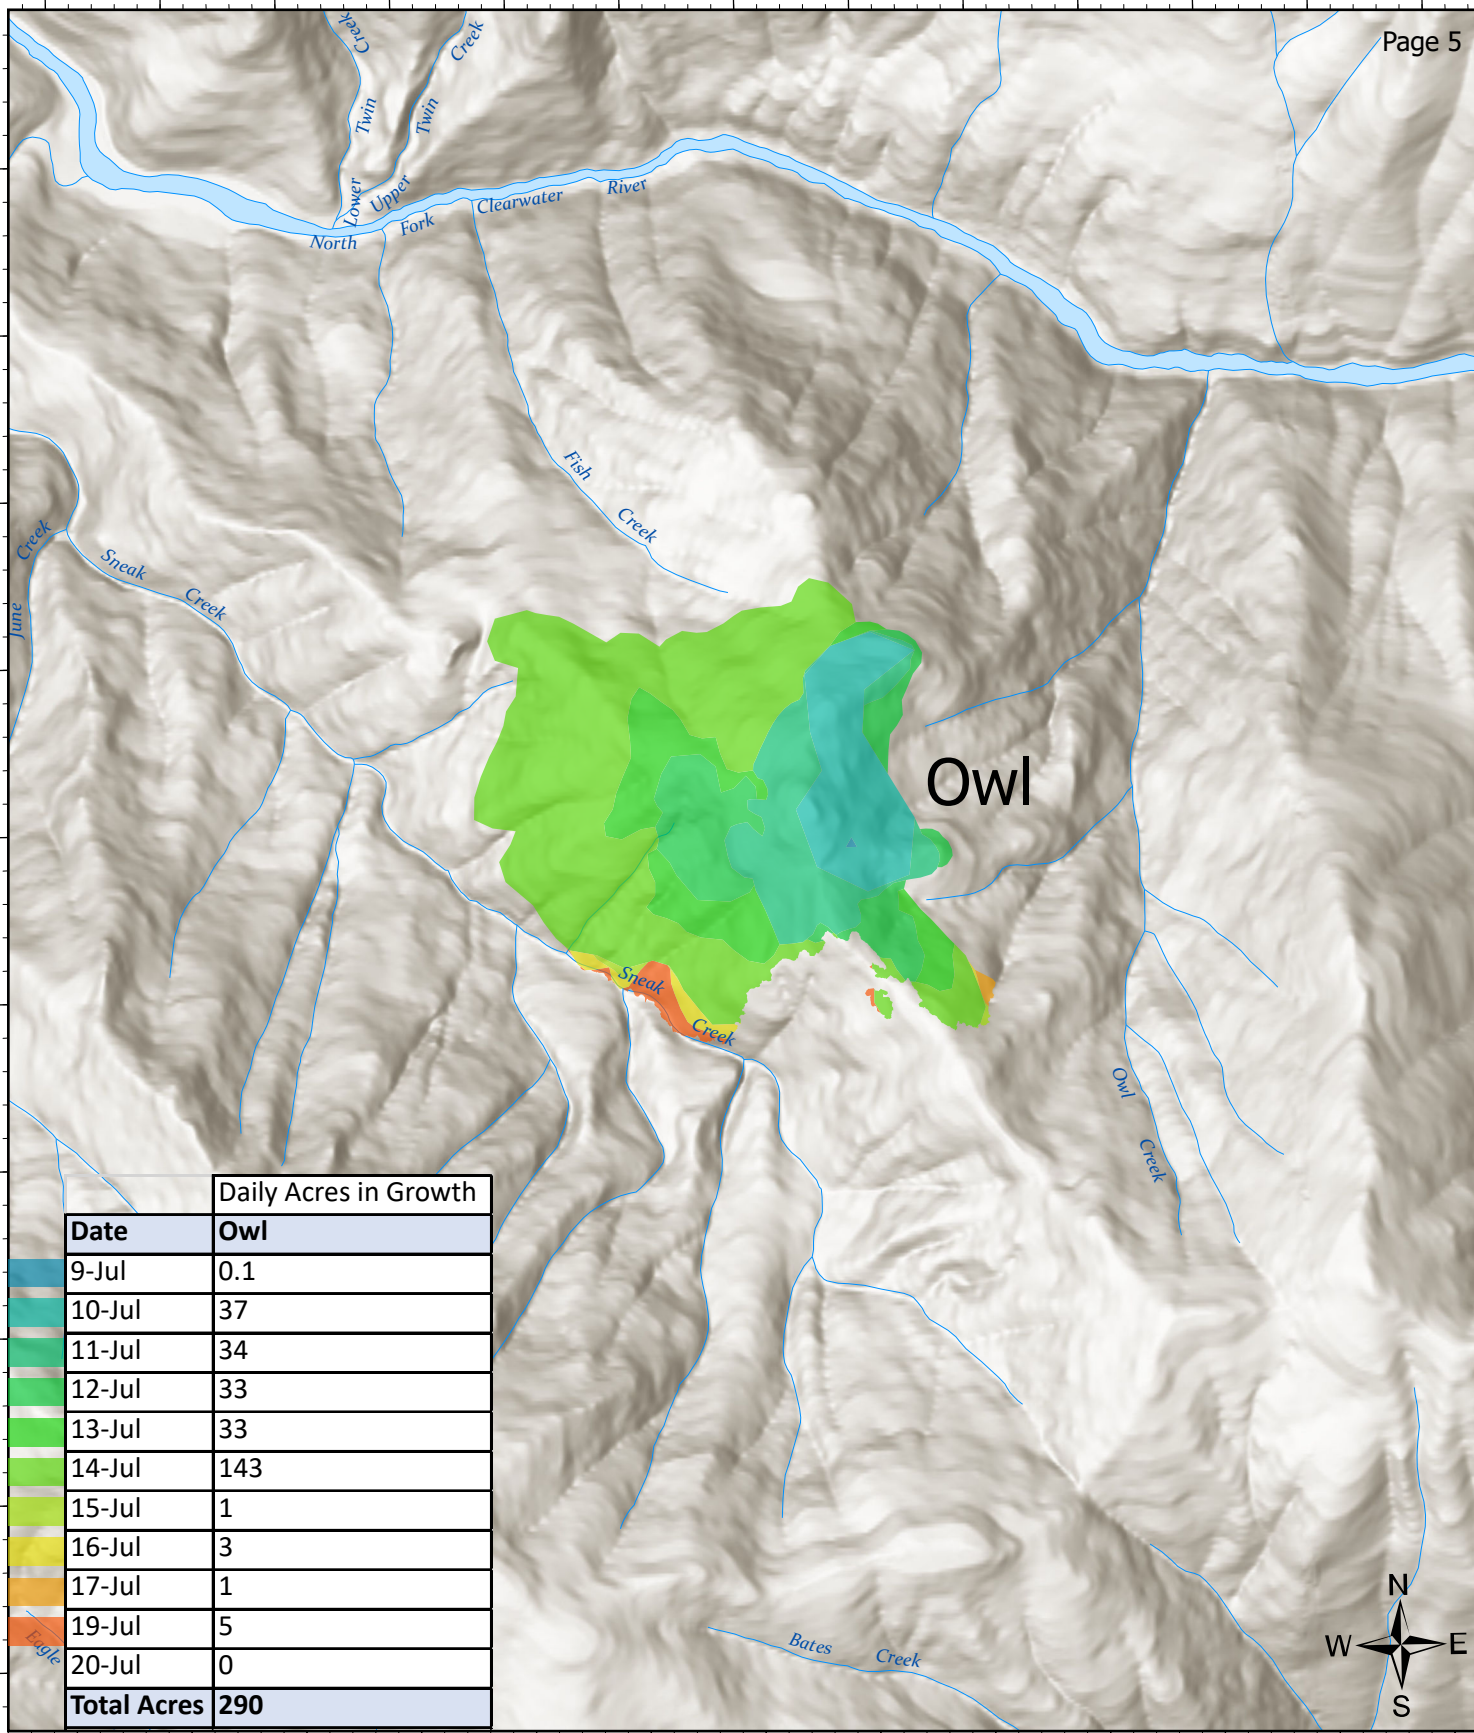

Progression

Cougar Rock Complex
 IDCTS-000623
 July 21, 2021

7/21/2021 1338
 North American 1983 Datum

Merry Mix 1

Scott

Daily Acres in Growth		
Date	Scott	Merry Mix 1
9-Jul	491	0
10-Jul	517	2
11-Jul	409	0.1
12-Jul	86	0
13-Jul	123	0
14-Jul	55	0
15-Jul	26	0
16-Jul	24	0
17-Jul	54	0
19-Jul	34	0
20-Jul	0	0
Total Acres	1,818	2.2

Progression

Cougar Rock Complex
 IDCTS-000623
 July 21, 2021

46°50'N

46°50'N

Progression
 Cougar Rock Complex
 IDCTS-000623
 July 21, 2021

Daily Acres in Growth

Date	Benton Nob	Benton Ridge	Benton Rock Pit
8-Jul	0	24	0
9-Jul	15	0	35
10-Jul	0	41	2
11-Jul	6	191	0
12-Jul	21	58	0
13-Jul	32	41	0
14-Jul	37	72	0
15-Jul	24	100	0
16-Jul	27	123	0
17-Jul	48	166	0
19-Jul	86	294	0
20-Jul	20	29	0
Total Acres	315	1,139	37

Progression

Cougar Rock Complex
 IDCTS-000623
 July 21, 2021

Daily Acres in Growth	
Date	Owl
9-Jul	0.1
10-Jul	37
11-Jul	34
12-Jul	33
13-Jul	33
14-Jul	143
15-Jul	1
16-Jul	3
17-Jul	1
19-Jul	5
20-Jul	0
Total Acres	290

Progression

Cougar Rock Complex

IDCTS-000623

July 21, 2021