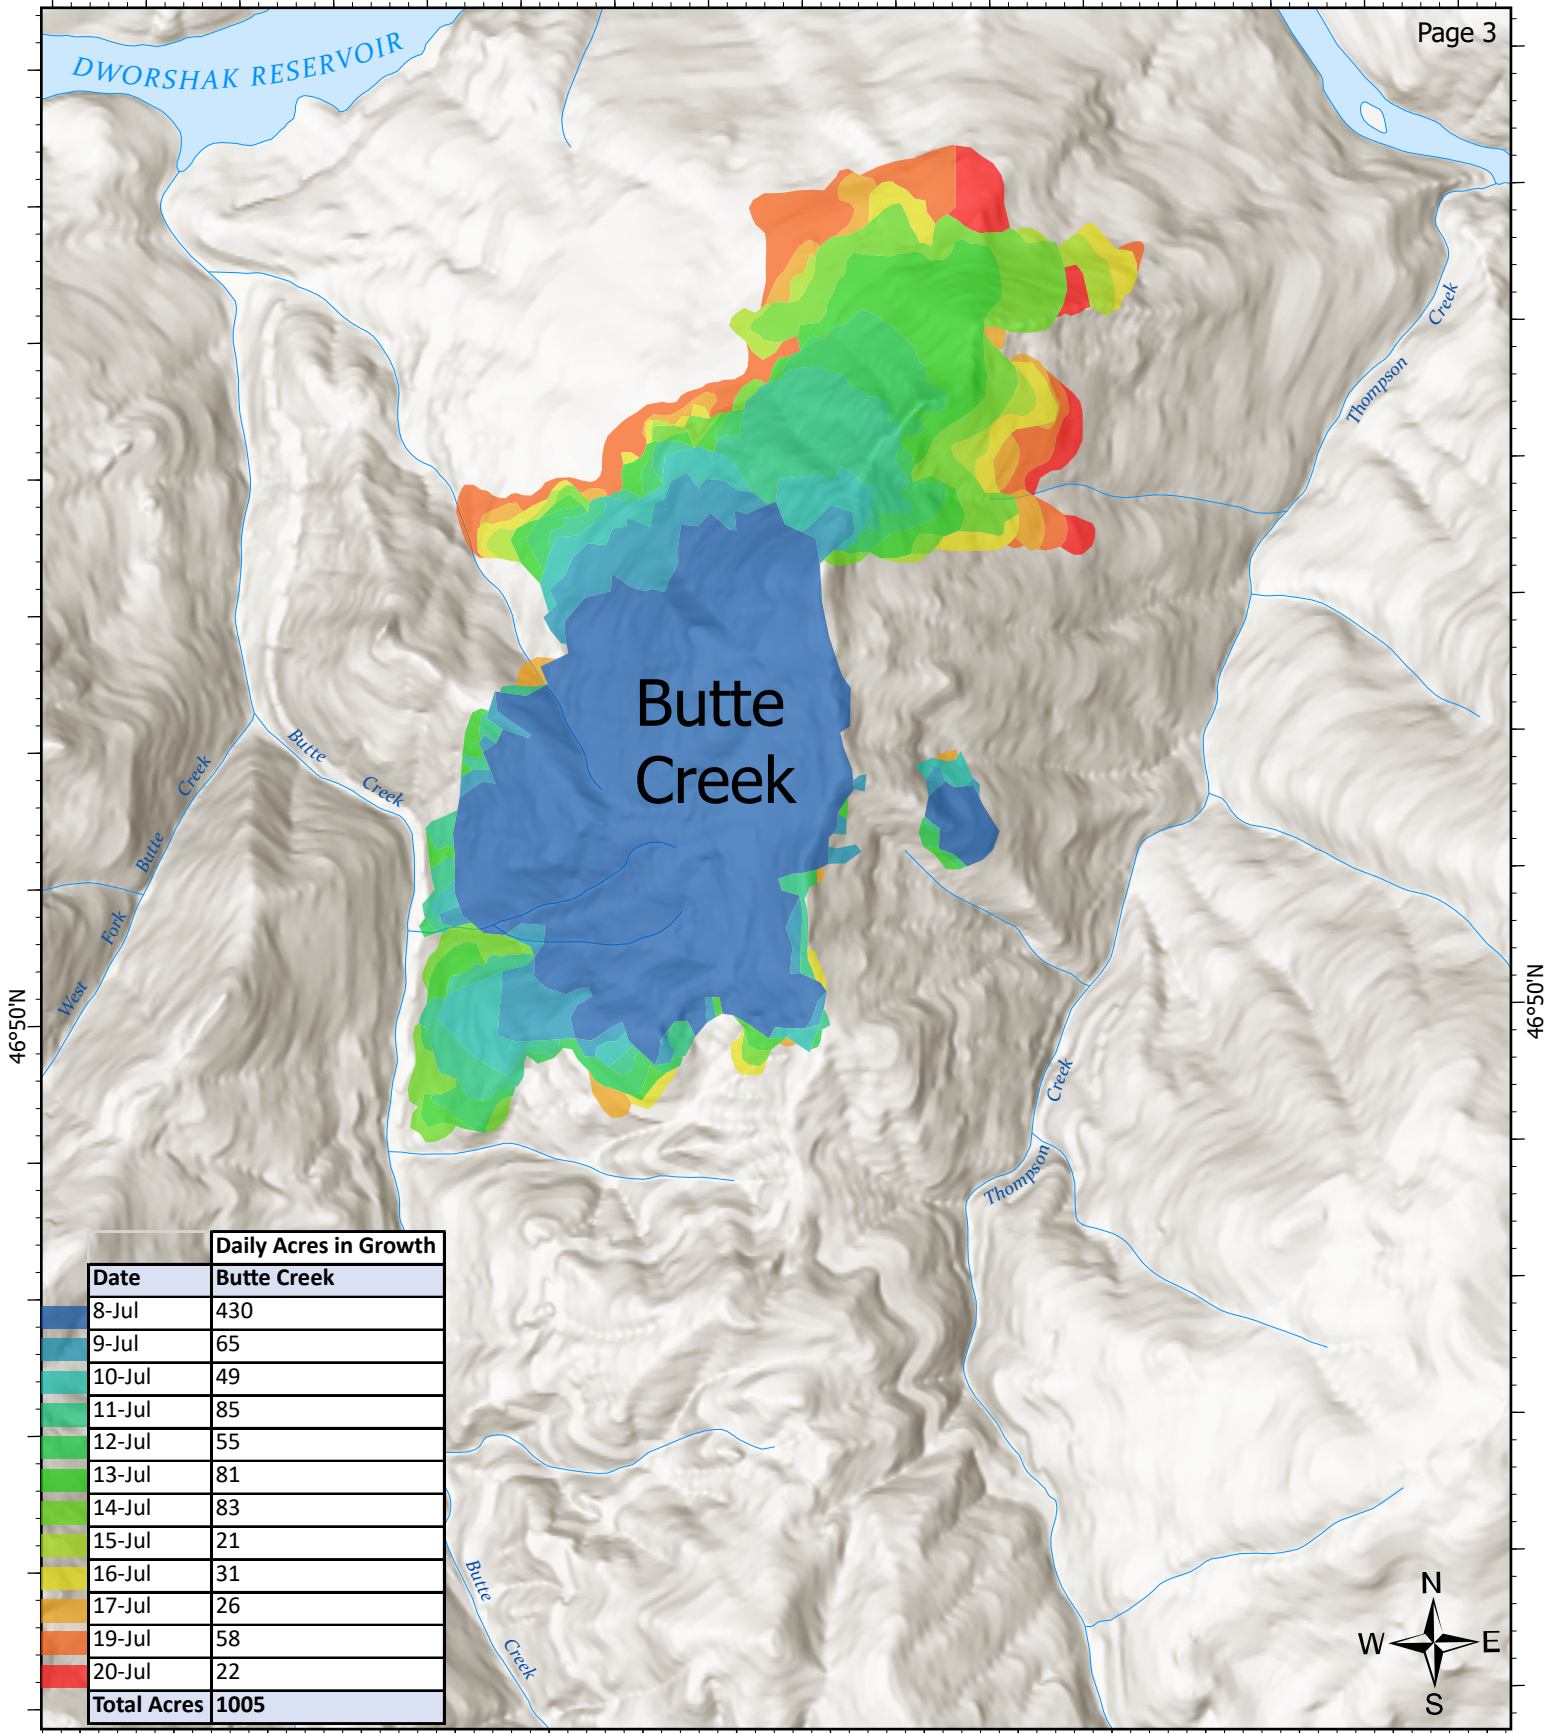

Progression

Cougar Rock Complex
 IDCTS-000623
 July 21, 2021

7/21/2021 1338
 North American 1983 Datum

Merry Mix 1

Scott

Daily Acres in Growth		
Date	Scott	Merry Mix 1
9-Jul	491	0
10-Jul	517	2
11-Jul	409	0.1
12-Jul	86	0
13-Jul	123	0
14-Jul	55	0
15-Jul	26	0
16-Jul	24	0
17-Jul	54	0
19-Jul	34	0
20-Jul	0	0
Total Acres	1,818	2.2

Progression

Cougar Rock Complex
 IDCTS-000623
 July 21, 2021

46°50'N

46°50'N

Progression
 Cougar Rock Complex
 IDCTS-000623
 July 21, 2021

Daily Acres in Growth

Date	Benton Nob	Benton Ridge	Benton Rock Pit
8-Jul	0	24	0
9-Jul	15	0	35
10-Jul	0	41	2
11-Jul	6	191	0
12-Jul	21	58	0
13-Jul	32	41	0
14-Jul	37	72	0
15-Jul	24	100	0
16-Jul	27	123	0
17-Jul	48	166	0
19-Jul	86	294	0
20-Jul	20	29	0
Total Acres	315	1,139	37

Progression

Cougar Rock Complex
 IDCTS-000623
 July 21, 2021

Daily Acres in Growth	
Date	Owl
9-Jul	0.1
10-Jul	37
11-Jul	34
12-Jul	33
13-Jul	33
14-Jul	143
15-Jul	1
16-Jul	3
17-Jul	1
19-Jul	5
20-Jul	0
Total Acres	290

Progression

Cougar Rock Complex

IDCTS-000623

July 21, 2021