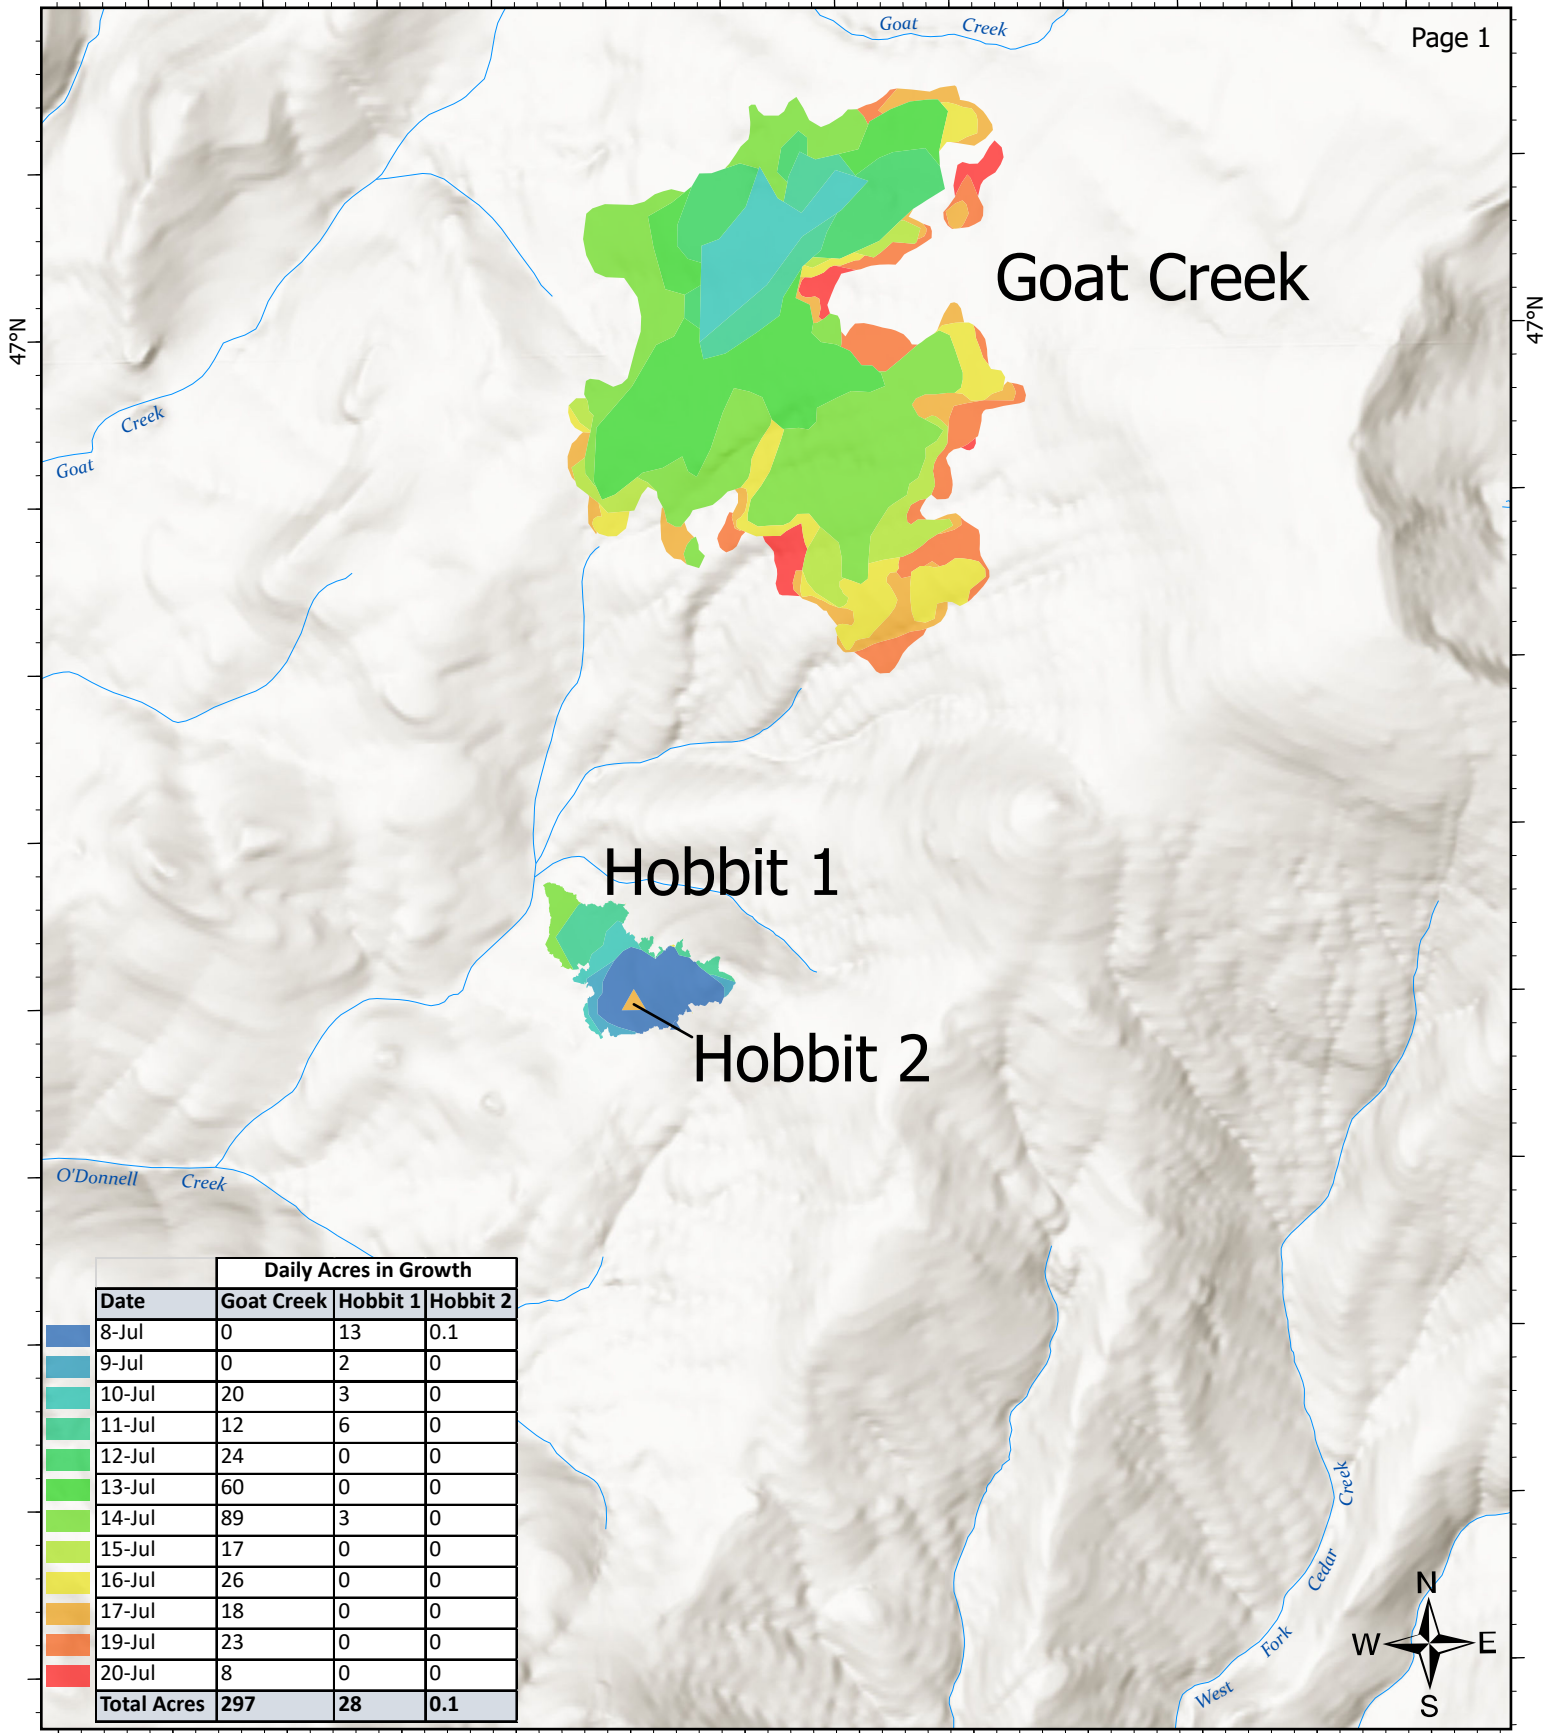

Progression

Cougar Rock Complex
IDCTS-000623
July 21, 2021

Date	Daily Acres	Total Acres	Growth
8-Jul	468	468	100%
9-Jul	611	1,079	57%
10-Jul	666	1,746	38%
11-Jul	743	2,489	30%
12-Jul	277	2,765	10%
13-Jul	391	3,156	12%
14-Jul	484	3,640	13%
15-Jul	175	3,815	5%
16-Jul	234	4,049	6%
17-Jul	312	4,361	7%
18-Jul	No IR	4,361	0%
19-Jul	513	4,874	11%
20-Jul	63	4,937	1%
Total	4,937		

Daily Acres in Growth			
Date	Goat Creek	Hobbit 1	Hobbit 2
8-Jul	0	13	0.1
9-Jul	0	2	0
10-Jul	20	3	0
11-Jul	12	6	0
12-Jul	24	0	0
13-Jul	60	0	0
14-Jul	89	3	0
15-Jul	17	0	0
16-Jul	26	0	0
17-Jul	18	0	0
19-Jul	23	0	0
20-Jul	8	0	0
Total Acres	297	28	0.1

Progression

Cougar Rock Complex
 IDCTS-000623
 July 21, 2021

7/21/2021 1338
 North American 1983 Datum

Merry Mix 1

Scott

Daily Acres in Growth		
Date	Scott	Merry Mix 1
9-Jul	491	0
10-Jul	517	2
11-Jul	409	0.1
12-Jul	86	0
13-Jul	123	0
14-Jul	55	0
15-Jul	26	0
16-Jul	24	0
17-Jul	54	0
19-Jul	34	0
20-Jul	0	0
Total Acres	1,818	2.2

Progression

Cougar Rock Complex
 IDCTS-000623
 July 21, 2021

Daily Acres in Growth	
Date	Owl
9-Jul	0.1
10-Jul	37
11-Jul	34
12-Jul	33
13-Jul	33
14-Jul	143
15-Jul	1
16-Jul	3
17-Jul	1
19-Jul	5
20-Jul	0
Total Acres	290