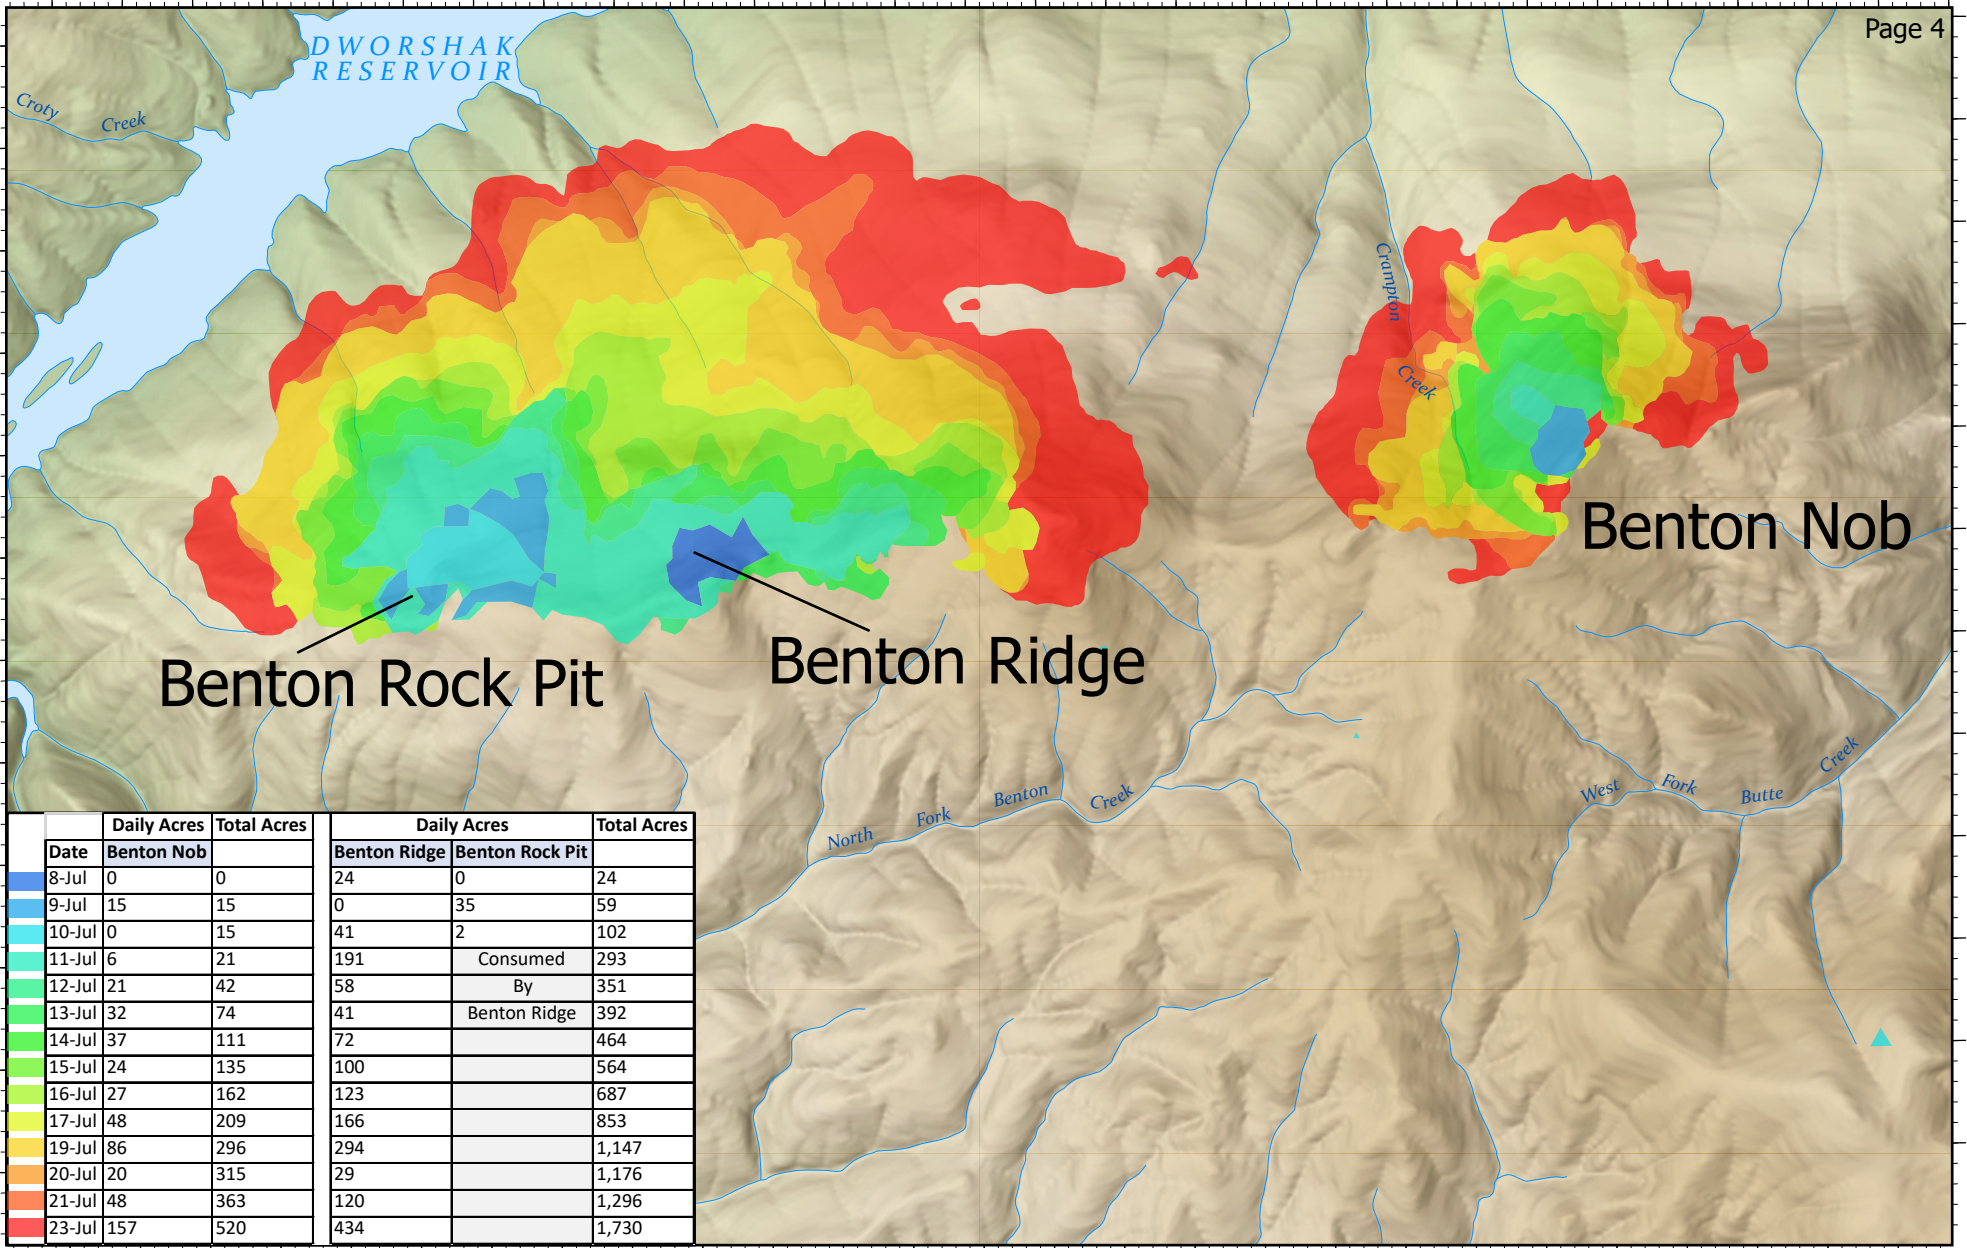

115°50'W

115°47.5'W

115°45'W

Benton Rock Pit

Benton Ridge

Benton Nob

Date	Benton Nob		Benton Ridge		Benton Rock Pit	
	Daily Acres	Total Acres	Daily Acres	Daily Acres	Total Acres	Total Acres
8-Jul	0	0	24	0	24	24
9-Jul	15	15	0	35	59	59
10-Jul	0	15	41	2	102	102
11-Jul	6	21	191	Consumed	293	293
12-Jul	21	42	58	By	351	351
13-Jul	32	74	41	Benton Ridge	392	392
14-Jul	37	111	72		464	464
15-Jul	24	135	100		564	564
16-Jul	27	162	123		687	687
17-Jul	48	209	166		853	853
19-Jul	86	296	294		1,147	1,147
20-Jul	20	315	29		1,176	1,176
21-Jul	48	363	120		1,296	1,296
23-Jul	157	520	434		1,730	1,730

# Progression

Cougar Rock Complex  
IDCTS-000623  
July 24, 2021

7/24/2021 1250  
North American 1983 Datum