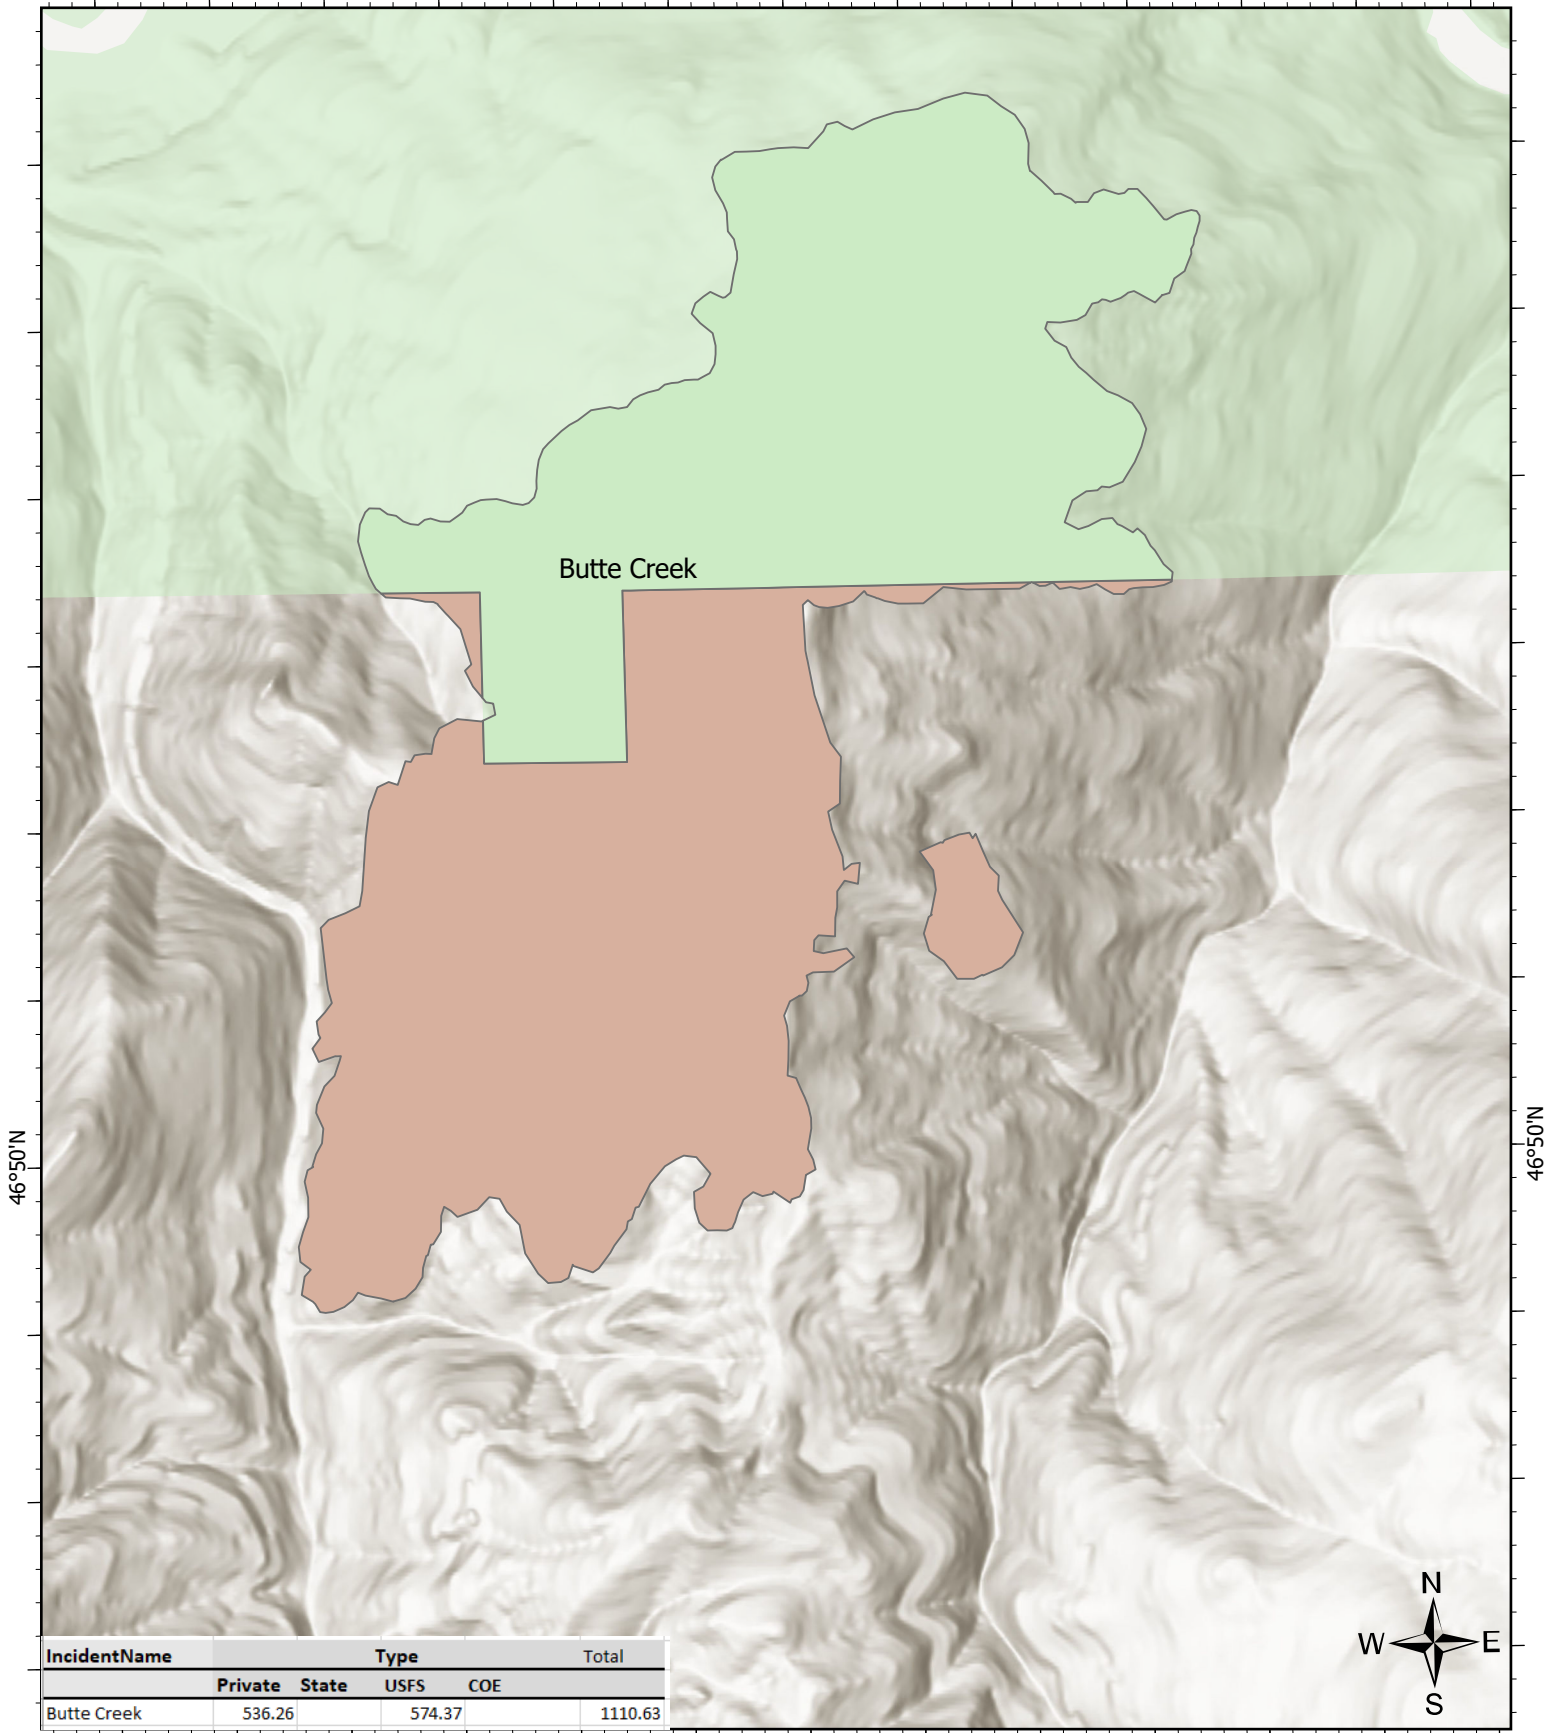

115°42.5'W

46°50'N

46°50'N

IncidentName	Type			Total
	Private	State	USFS	
Butte Creek	536.26		574.37	1110.63

115°42.5'W

# Ownership

Cougar Rock Complex

IDCTS-000623

July 25, 2021

5972 acres at 0130, 07/24/2021

- Private Industrial
- USFS

JConnelley  
 7/25/2021 0829  
 North American 1983 Datum