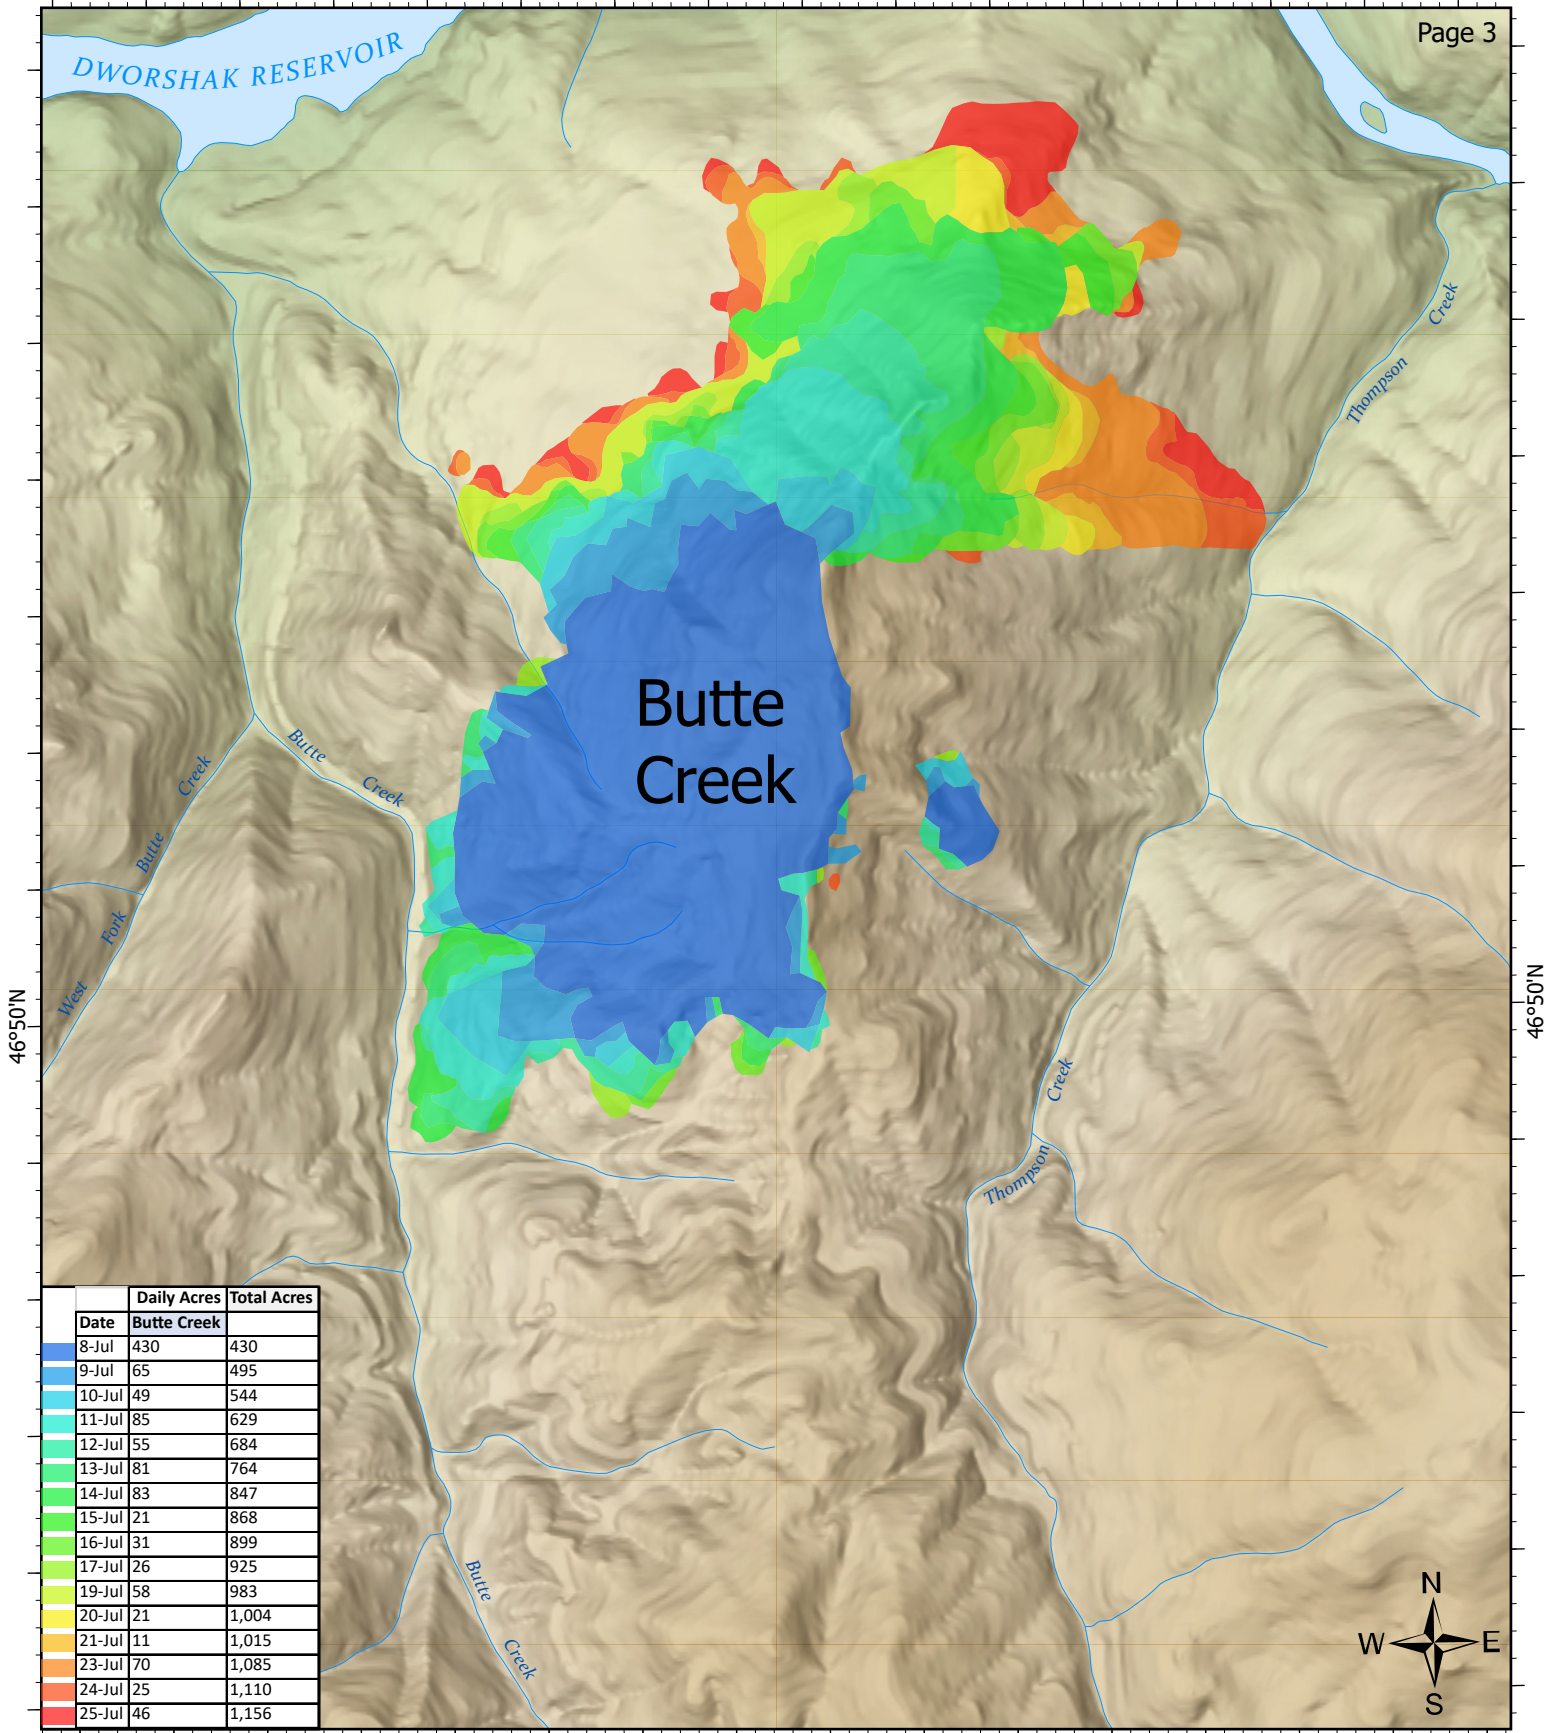

Progression

Cougar Rock Complex

IDCTS-000623

July 26, 2021

115°45'W

115°42.5'W

Butte Creek

	Daily Acres	Total Acres
Date	Butte Creek	
8-Jul	430	430
9-Jul	65	495
10-Jul	49	544
11-Jul	85	629
12-Jul	55	684
13-Jul	81	764
14-Jul	83	847
15-Jul	21	868
16-Jul	31	899
17-Jul	26	925
19-Jul	58	983
20-Jul	21	1,004
21-Jul	11	1,015
23-Jul	70	1,085
24-Jul	25	1,110
25-Jul	46	1,156

115°45'W

115°42.5'W

Progression

Cougar Rock Complex
 IDCTS-000623
 July 26, 2021

46°50'N

46°50'N

115°50'W

115°47.5'W

Progression

Cougar Rock Complex
 IDCTS-000623
 July 26, 2021

7/26/2021 1115
 North American 1983 Datum

	Daily Acres	Total Acres
Date	Owl	
9-Jul	0.1	0
10-Jul	37	37
11-Jul	34	71
12-Jul	33	104
13-Jul	33	137
14-Jul	143	280
15-Jul	1	281
16-Jul	3	284
17-Jul	1	285
19-Jul	5	290
20-Jul	0	290
21-Jul	0	290
23-Jul	0	290
24-Jul	0	290
25-Jul	Turned over to local unit	

Progression

Cougar Rock Complex

IDCTS-000623

July 26, 2021