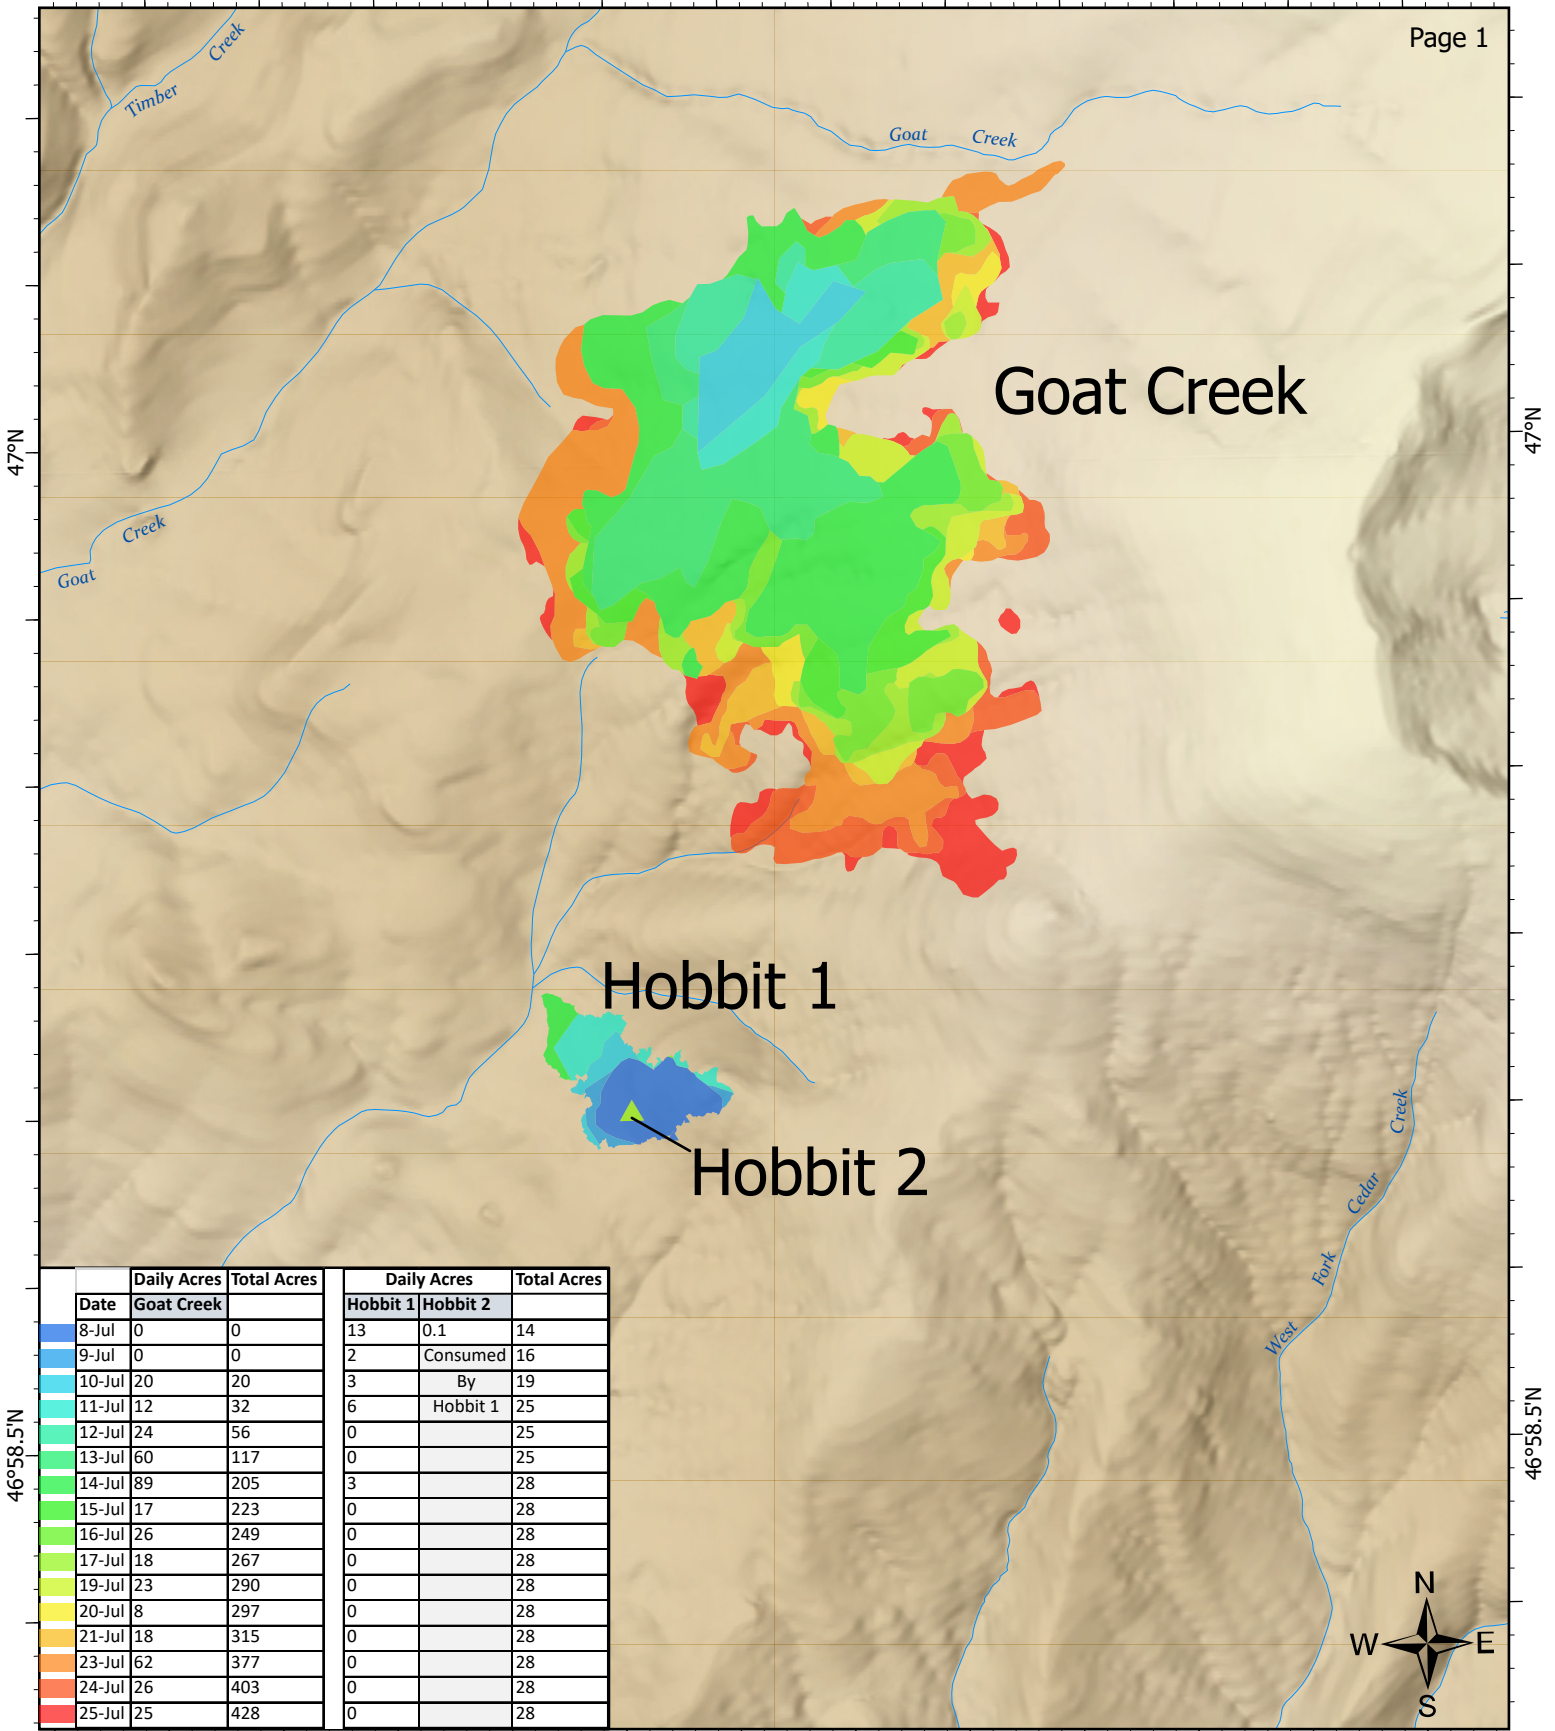

Progression

Cougar Rock Complex
IDCTS-000623
July 26, 2021

* No previous day IR

** Owl and Washington Creek fires turned over to local unit. Acres adjusted.

Date	Daily Acres	Total Acres	Growth
8-Jul	468	468	100%
9-Jul	611	1,079	57%
10-Jul	666	1,746	38%
11-Jul	743	2,489	30%
12-Jul	277	2,765	10%
13-Jul	391	3,156	12%
14-Jul	484	3,640	13%
15-Jul	175	3,815	5%
16-Jul	234	4,049	6%
17-Jul	312	4,361	7%
19-Jul	513	4,874	11% *
20-Jul	63	4,937	1%
21-Jul	222	5,159	4%
23-Jul	813	5,972	14% *
24-Jul	58	6,030	1% **
25-Jul	412	6,442	6%
Total	6,442		

Progression

Cougar Rock Complex
 IDCTS-000623
 July 26, 2021

Merry Mix 1

Scott

Date	Daily Acres		Total Acres
	Scott	Merry Mix 1	
9-Jul	491	0	491
10-Jul	517	2	1,010
11-Jul	409	0.1	1,419
12-Jul	83	Consumed	1,502
13-Jul	123	by	1,625
14-Jul	55	Scott	1,680
15-Jul	26		1,705
16-Jul	24		1,729
17-Jul	54		1,784
19-Jul	34		1,818
20-Jul	0		1,818
21-Jul	25		1,843
23-Jul	87		1,930
24-Jul	63		1,993
25-Jul	17		2,010

115°45'W

115°42.5'W

Progression

Cougar Rock Complex
 IDCTS-000623
 July 26, 2021

46°50'N

46°50'N

115°50'W

115°47.5'W

Progression

Cougar Rock Complex
 IDCTS-000623
 July 26, 2021

7/26/2021 1115
 North American 1983 Datum

	Daily Acres	Total Acres
Date	Owl	
9-Jul	0.1	0
10-Jul	37	37
11-Jul	34	71
12-Jul	33	104
13-Jul	33	137
14-Jul	143	280
15-Jul	1	281
16-Jul	3	284
17-Jul	1	285
19-Jul	5	290
20-Jul	0	290
21-Jul	0	290
23-Jul	0	290
24-Jul	0	290
25-Jul	Turned over to local unit	