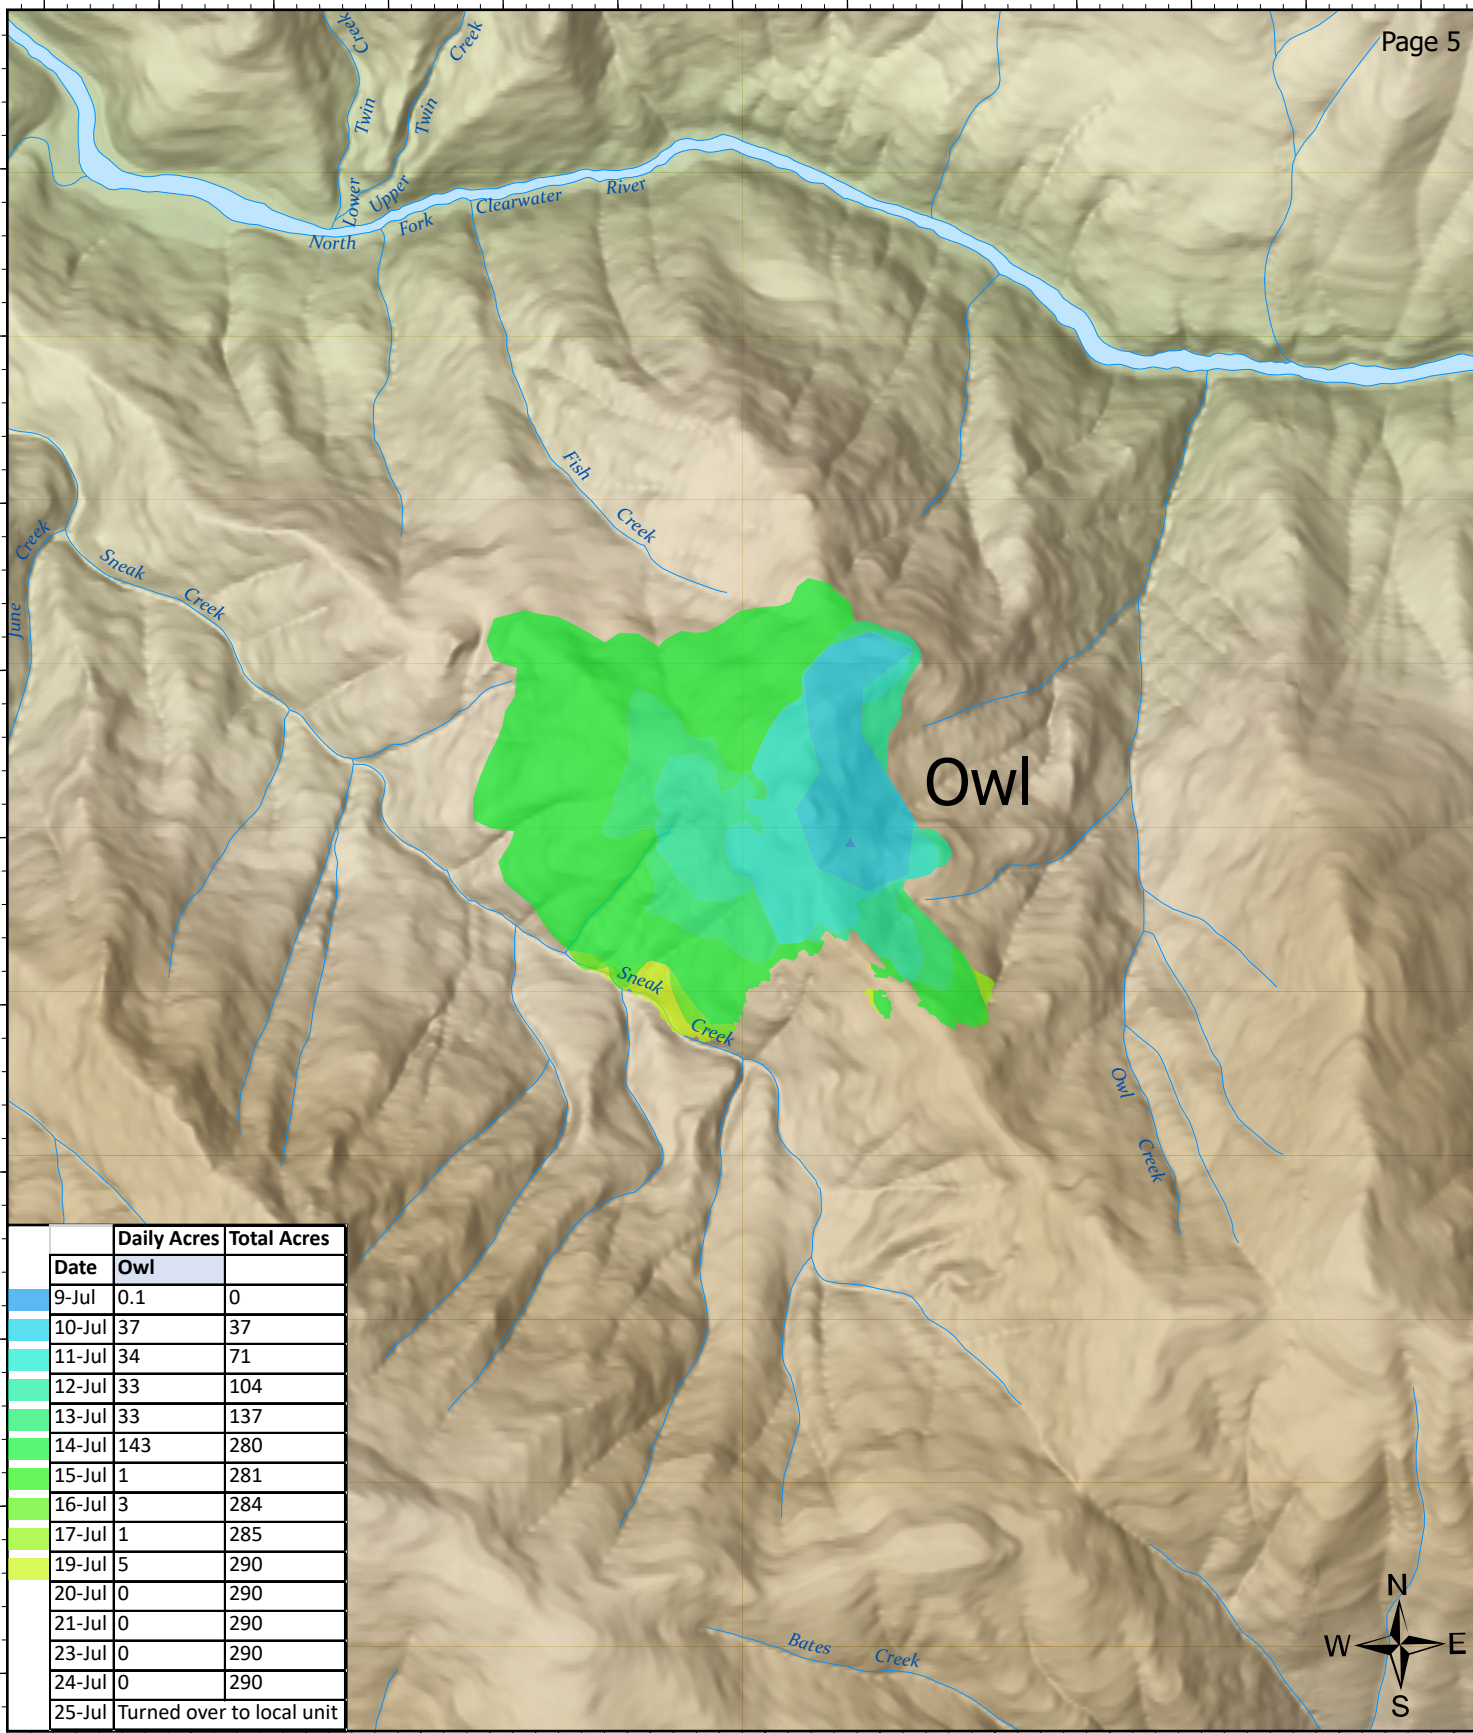

115°45'W

115°42.5'W

Progression

Cougar Rock Complex
 IDCTS-000623
 July 26, 2021

46°50'N

46°50'N

115°50'W

115°47.5'W

Date	Daily Acres			Total Acres
	Benton Ridge	Benton Rock Pit	Benton Nob	
8-Jul	24	0	0	24
9-Jul	0	35	15	59
10-Jul	41	2	0	102
11-Jul	191	Consumed	6	293
12-Jul	58	By	21	351
13-Jul	41	Benton Ridge	32	392
14-Jul	72		37	464
15-Jul	100		24	564
16-Jul	123		27	687
17-Jul	166		48	853
19-Jul	294		86	1,147
20-Jul	29		20	1,176
21-Jul	120		48	1,296
23-Jul	434		Consumed	1,730
24-Jul	169		By	1,899
25-Jul	915		Benton Ridge	2,814

Progression

Cougar Rock Complex
 IDCTS-000623
 July 26, 2021

7/26/2021 1115
 North American 1983 Datum

	Daily Acres	Total Acres
Date	Owl	
9-Jul	0.1	0
10-Jul	37	37
11-Jul	34	71
12-Jul	33	104
13-Jul	33	137
14-Jul	143	280
15-Jul	1	281
16-Jul	3	284
17-Jul	1	285
19-Jul	5	290
20-Jul	0	290
21-Jul	0	290
23-Jul	0	290
24-Jul	0	290
25-Jul	Turned over to local unit	

Progression

Cougar Rock Complex

IDCTS-000623

July 26, 2021