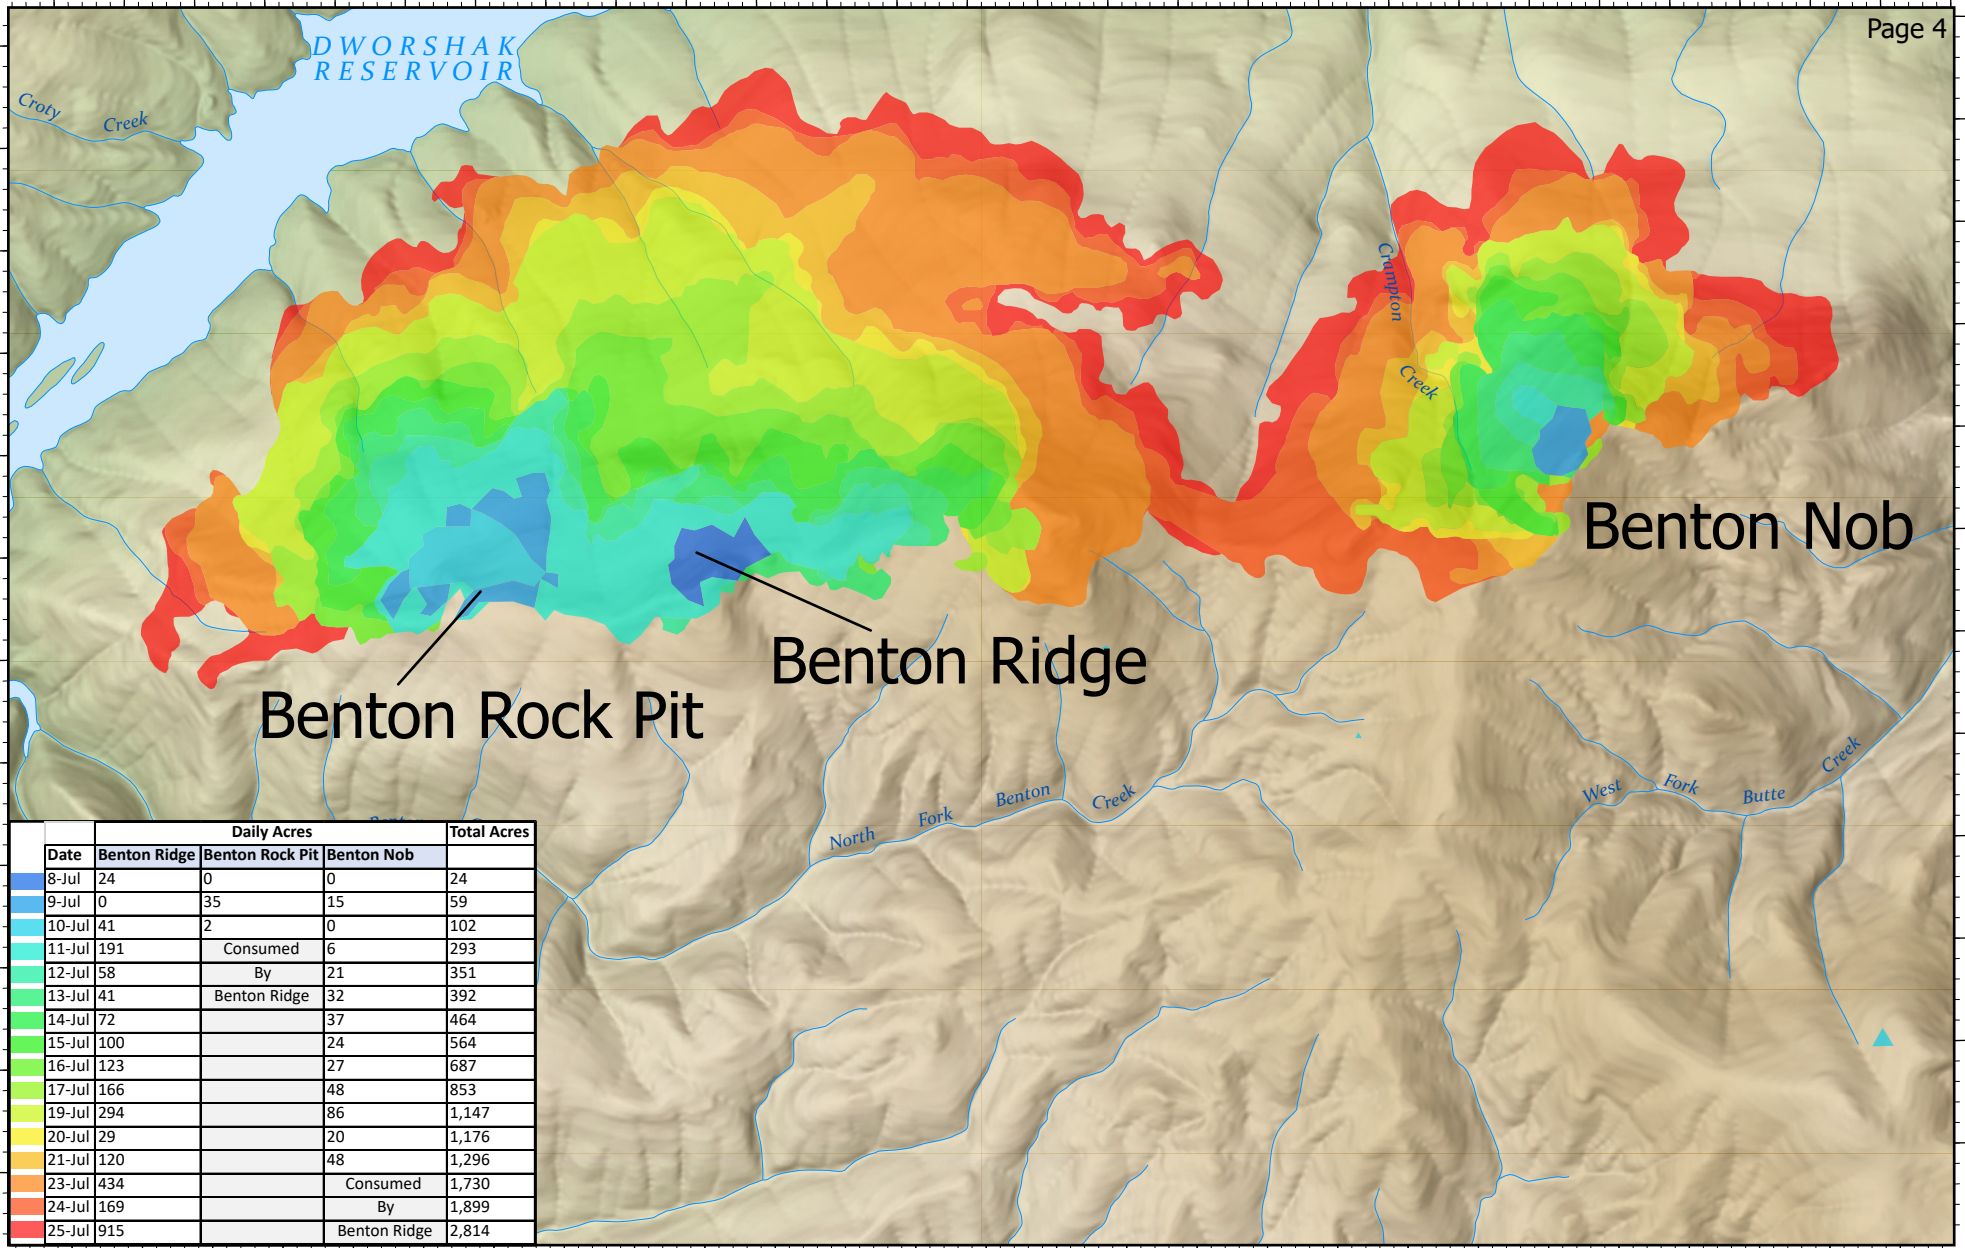

Progression

Cougar Rock Complex

IDCTS-000623

July 26, 2021

115°45'W

115°42.5'W

Butte Creek

	Daily Acres	Total Acres
Date	Butte Creek	
8-Jul	430	430
9-Jul	65	495
10-Jul	49	544
11-Jul	85	629
12-Jul	55	684
13-Jul	81	764
14-Jul	83	847
15-Jul	21	868
16-Jul	31	899
17-Jul	26	925
19-Jul	58	983
20-Jul	21	1,004
21-Jul	11	1,015
23-Jul	70	1,085
24-Jul	25	1,110
25-Jul	46	1,156

115°45'W

115°42.5'W

Progression

Cougar Rock Complex
 IDCTS-000623
 July 26, 2021

46°50'N

46°50'N

115°50'W

115°47.5'W

Progression

Cougar Rock Complex
 IDCTS-000623
 July 26, 2021

7/26/2021 1115
 North American 1983 Datum

	Daily Acres	Total Acres
Date	Owl	
9-Jul	0.1	0
10-Jul	37	37
11-Jul	34	71
12-Jul	33	104
13-Jul	33	137
14-Jul	143	280
15-Jul	1	281
16-Jul	3	284
17-Jul	1	285
19-Jul	5	290
20-Jul	0	290
21-Jul	0	290
23-Jul	0	290
24-Jul	0	290
25-Jul	Turned over to local unit	

Progression

Cougar Rock Complex

IDCTS-000623

July 26, 2021