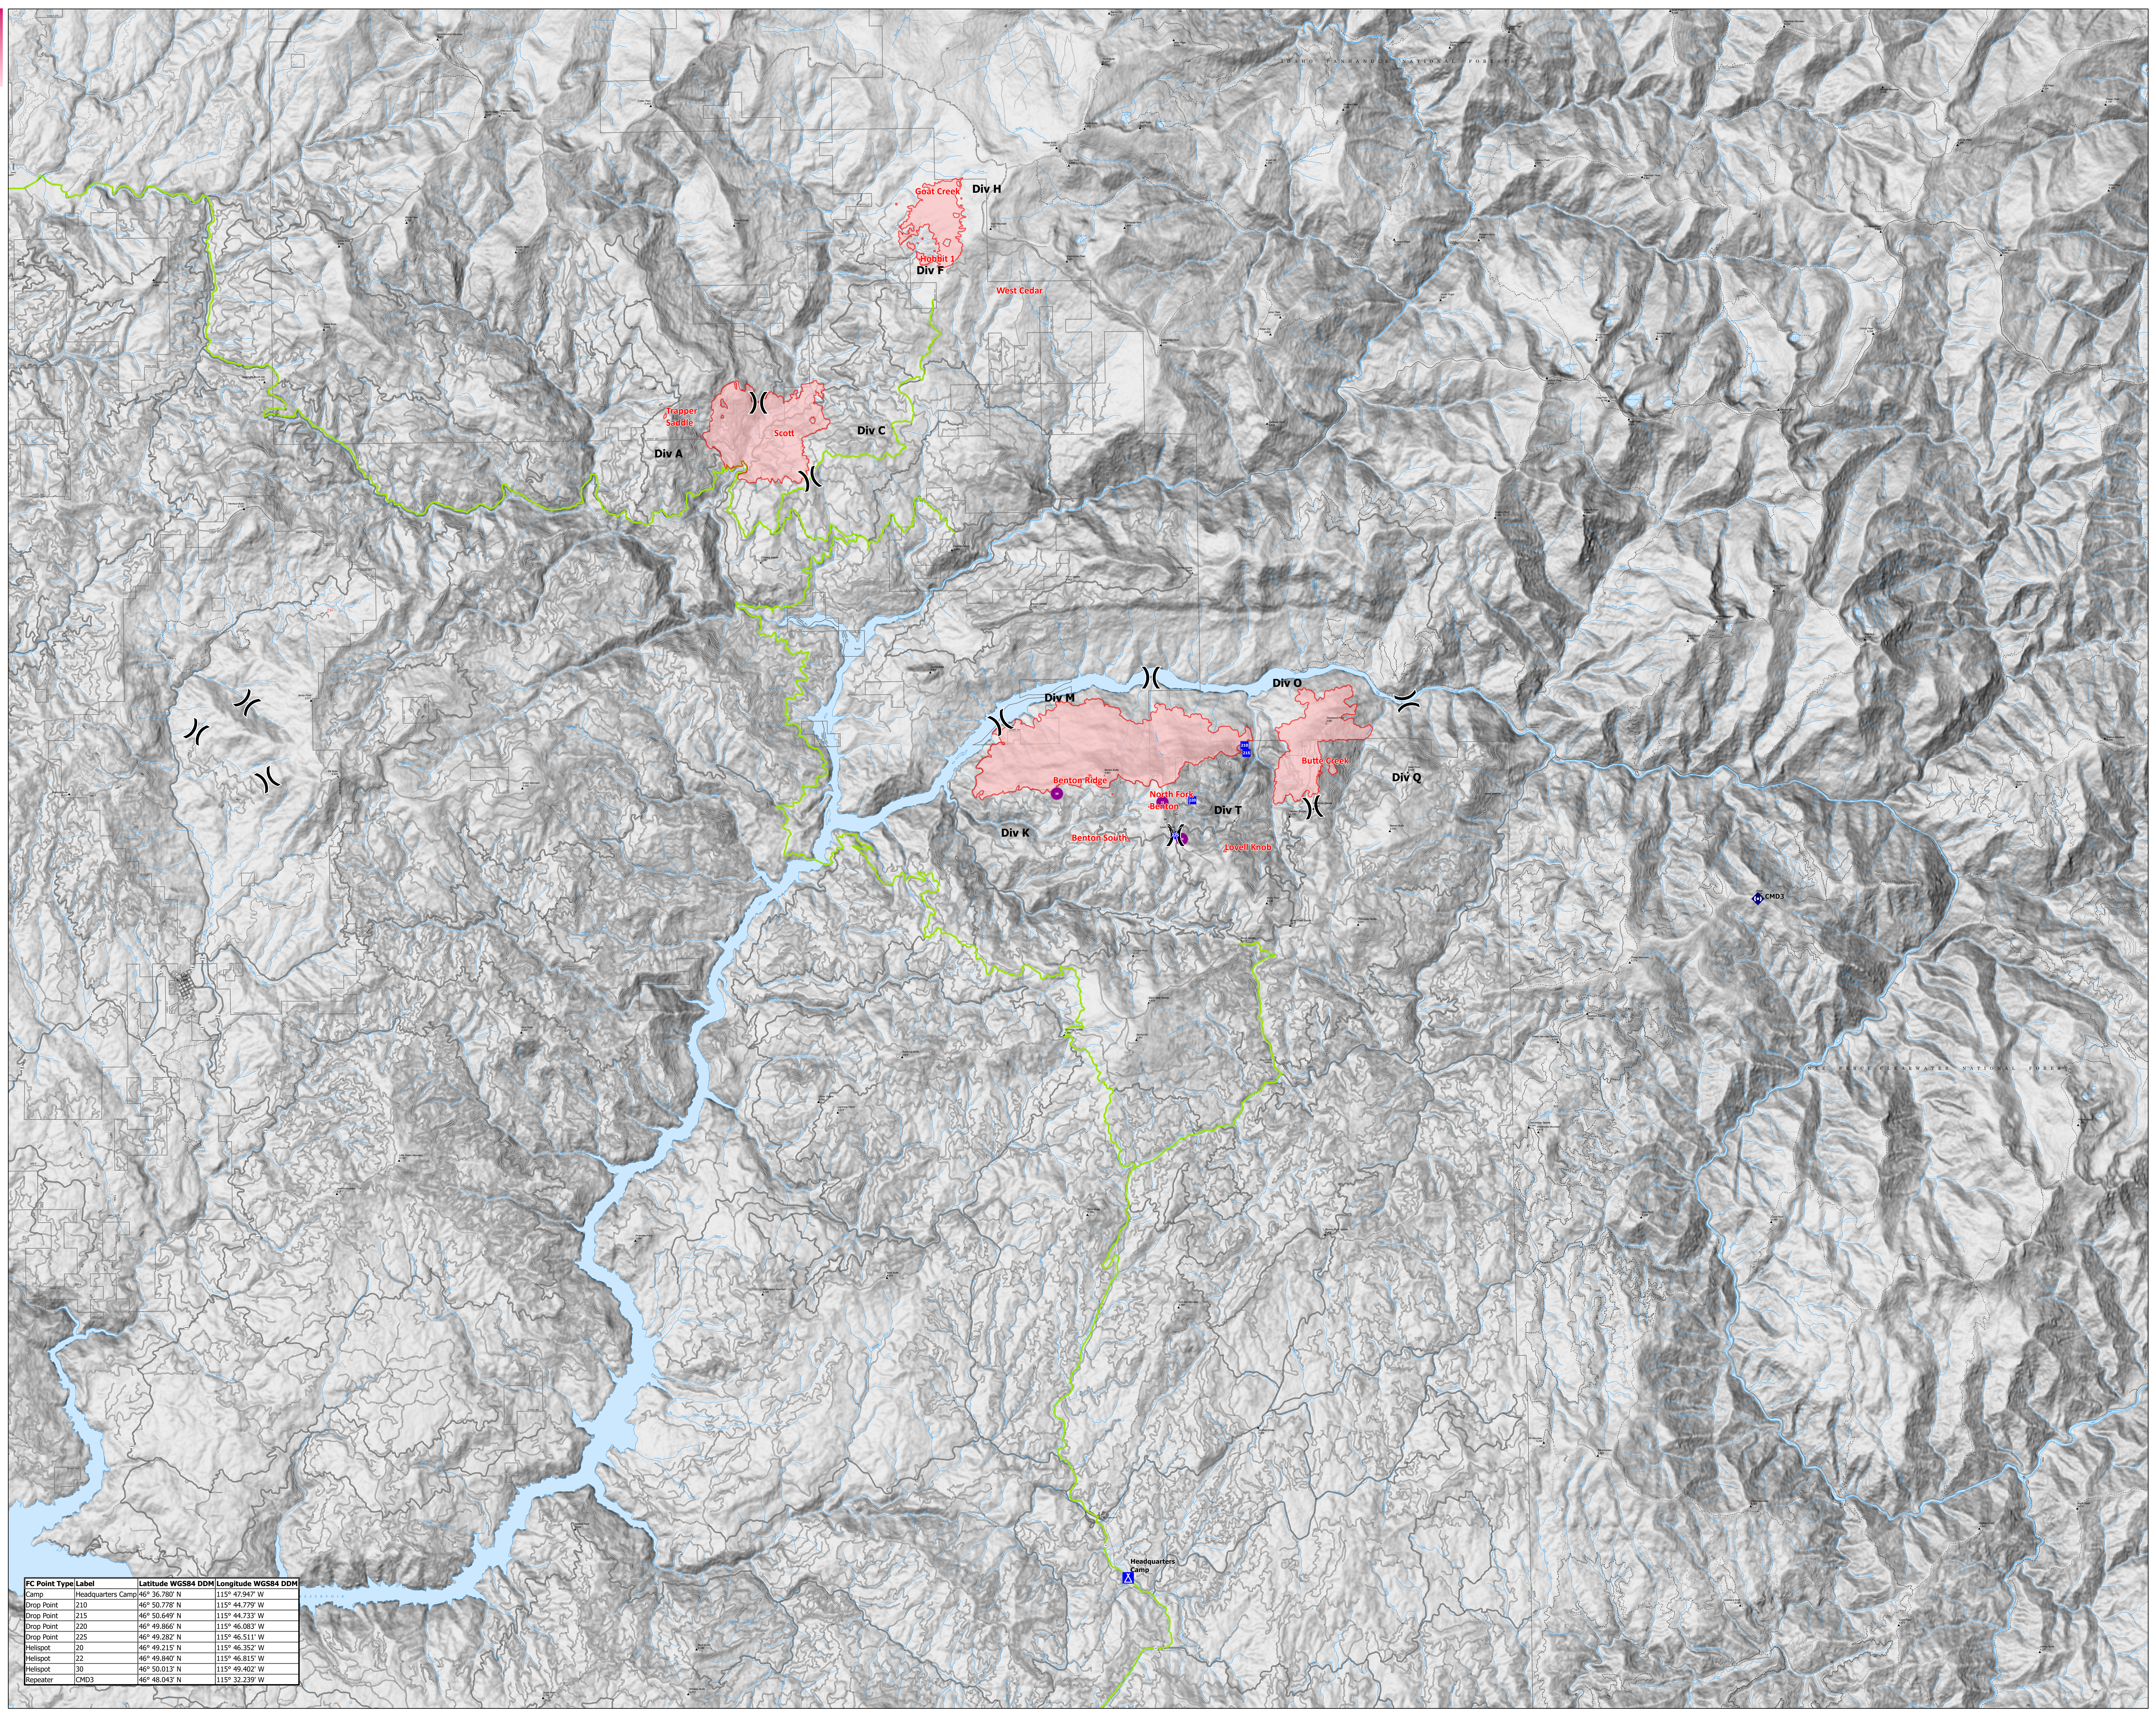

- Helispot
-)(Division Break
- ▲ Drop Point
- ▲ Camp
- ◆ Repeater
- Wildfire Daily Fire Perimeter
- Stream/River
- Lake / Pond
- RoadsToCamps
- Primary
- PCH_Roads
- Primary
- Secondary

IC Point Type	Label	Latitude WGS84 DDM	Longitude WGS84 DDM
Camp	Headquarters Camp	46° 36.780' N	115° 42.947' W
Drop Point	210	46° 50.778' N	115° 44.779' W
Drop Point	215	46° 50.649' N	115° 44.733' W
Drop Point	220	46° 49.866' N	115° 46.083' W
Drop Point	225	46° 49.282' N	115° 46.511' W
Helispot	20	46° 49.215' N	115° 46.352' W
Helispot	22	46° 49.840' N	115° 46.815' W
Helispot	30	46° 50.013' N	115° 49.402' W
Repeater	CMD3	46° 48.043' N	115° 32.239' W