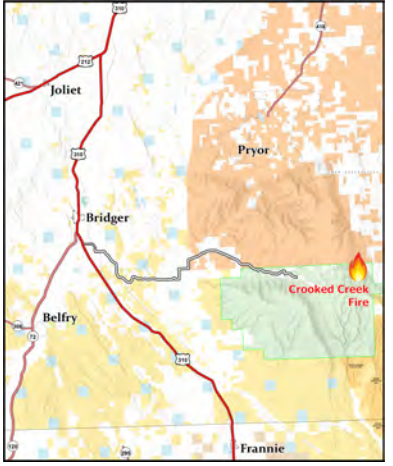

Transportation

Crooked Creek
 MT BID - 210154
 06/23/2021

0 1/2 1 1 1/2 2 Miles

Bridger to Crooked Creek Fire

US 310 & Pryor Mtn Road to Sage Creek Road

Staging area at Sage Cr Campground (FS Road 2083)

- S Staging Area
- Other
- Temporary Flight Restriction
- US Primary Route
- State Primary Route
- Forest Service Land
- State Public Lands
- U.S. Fish & Wildlife Service Lands
- Bureau of Land Management Lands
- American Indian Reservation Boundary
- American Indian Reservation Land
- Open Yearlong
- Primary Access Route
- Trail Open to OHV