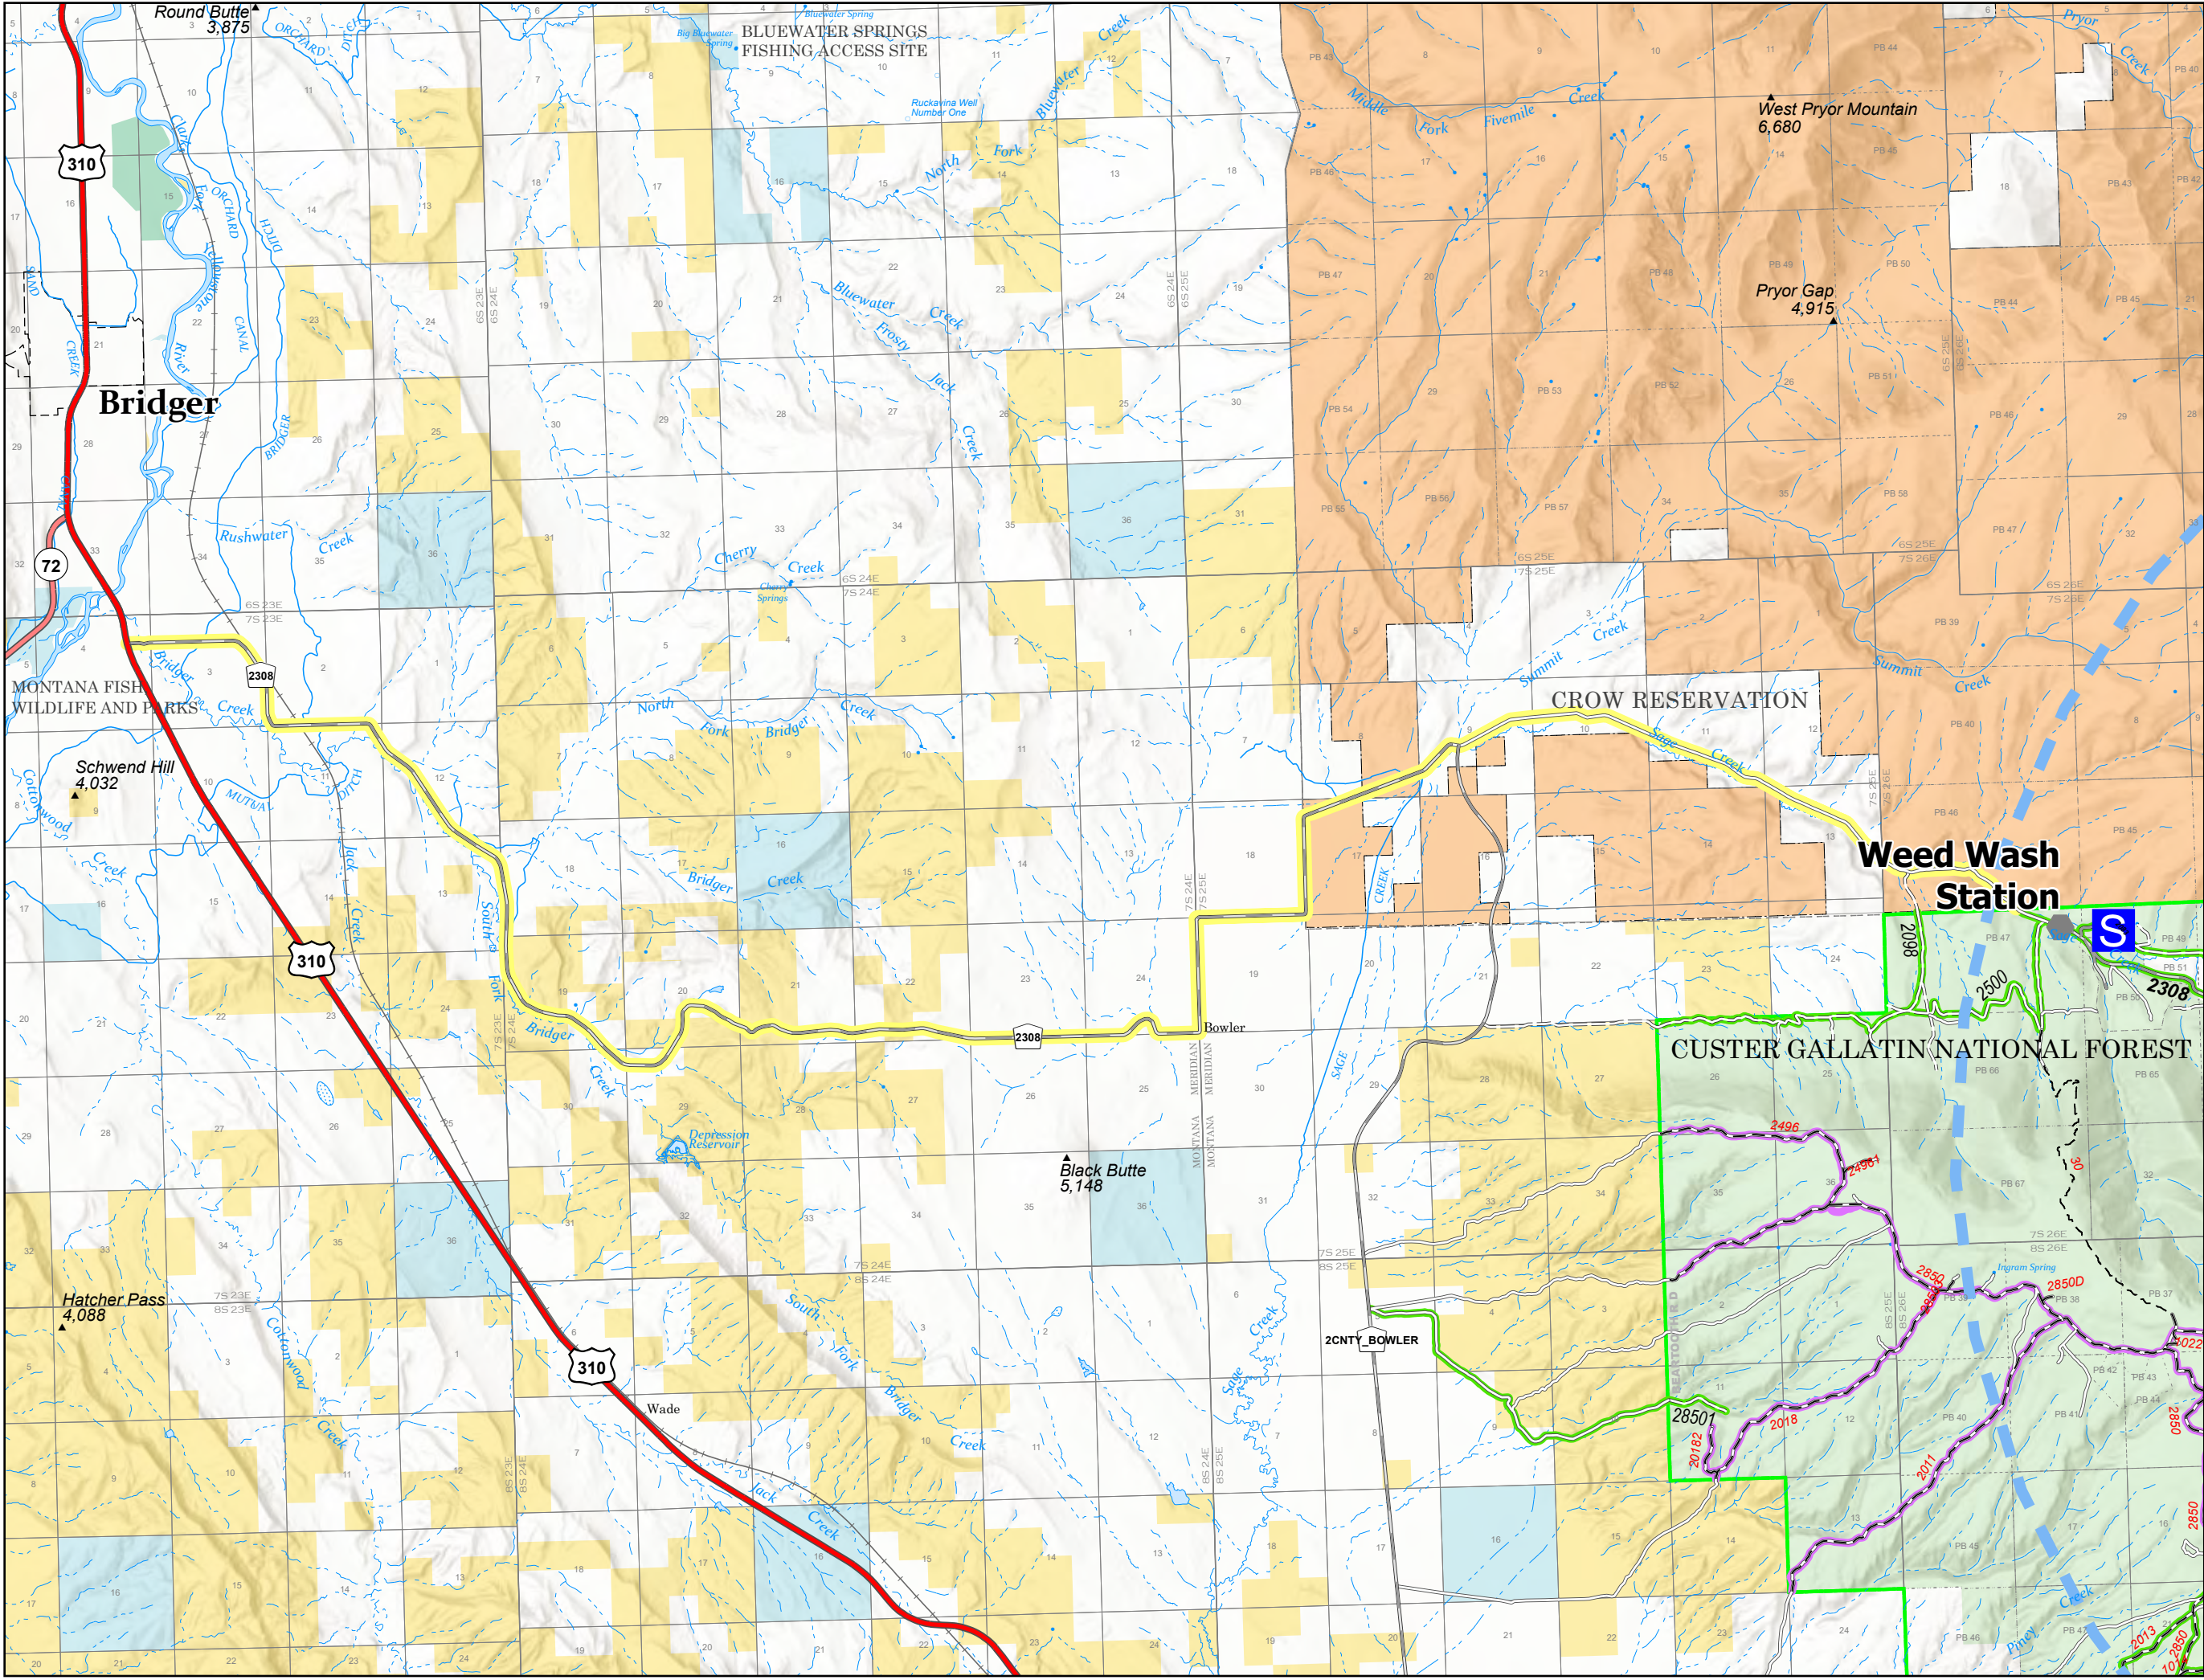

Transportation

Crooked Creek
 MT BID - 210154
 06/23/2021

0 1/2 1 1 1/2 2 Miles

Bridger to Crooked Creek Fire

US 310 & Pryor Mtn Road to Sage Creek Road

Staging area at Sage Cr Campground (FS Road 2083)

- S Staging Area
- Other
- Temporary Flight Restriction
- US Primary Route
- State Primary Route
- Forest Service Land
- State Public Lands
- U.S. Fish & Wildlife Service Lands
- Bureau of Land Management Lands
- American Indian Reservation Boundary
- American Indian Reservation Land
- Open Yearlong
- Primary Access Route
- Trail Open to OHV