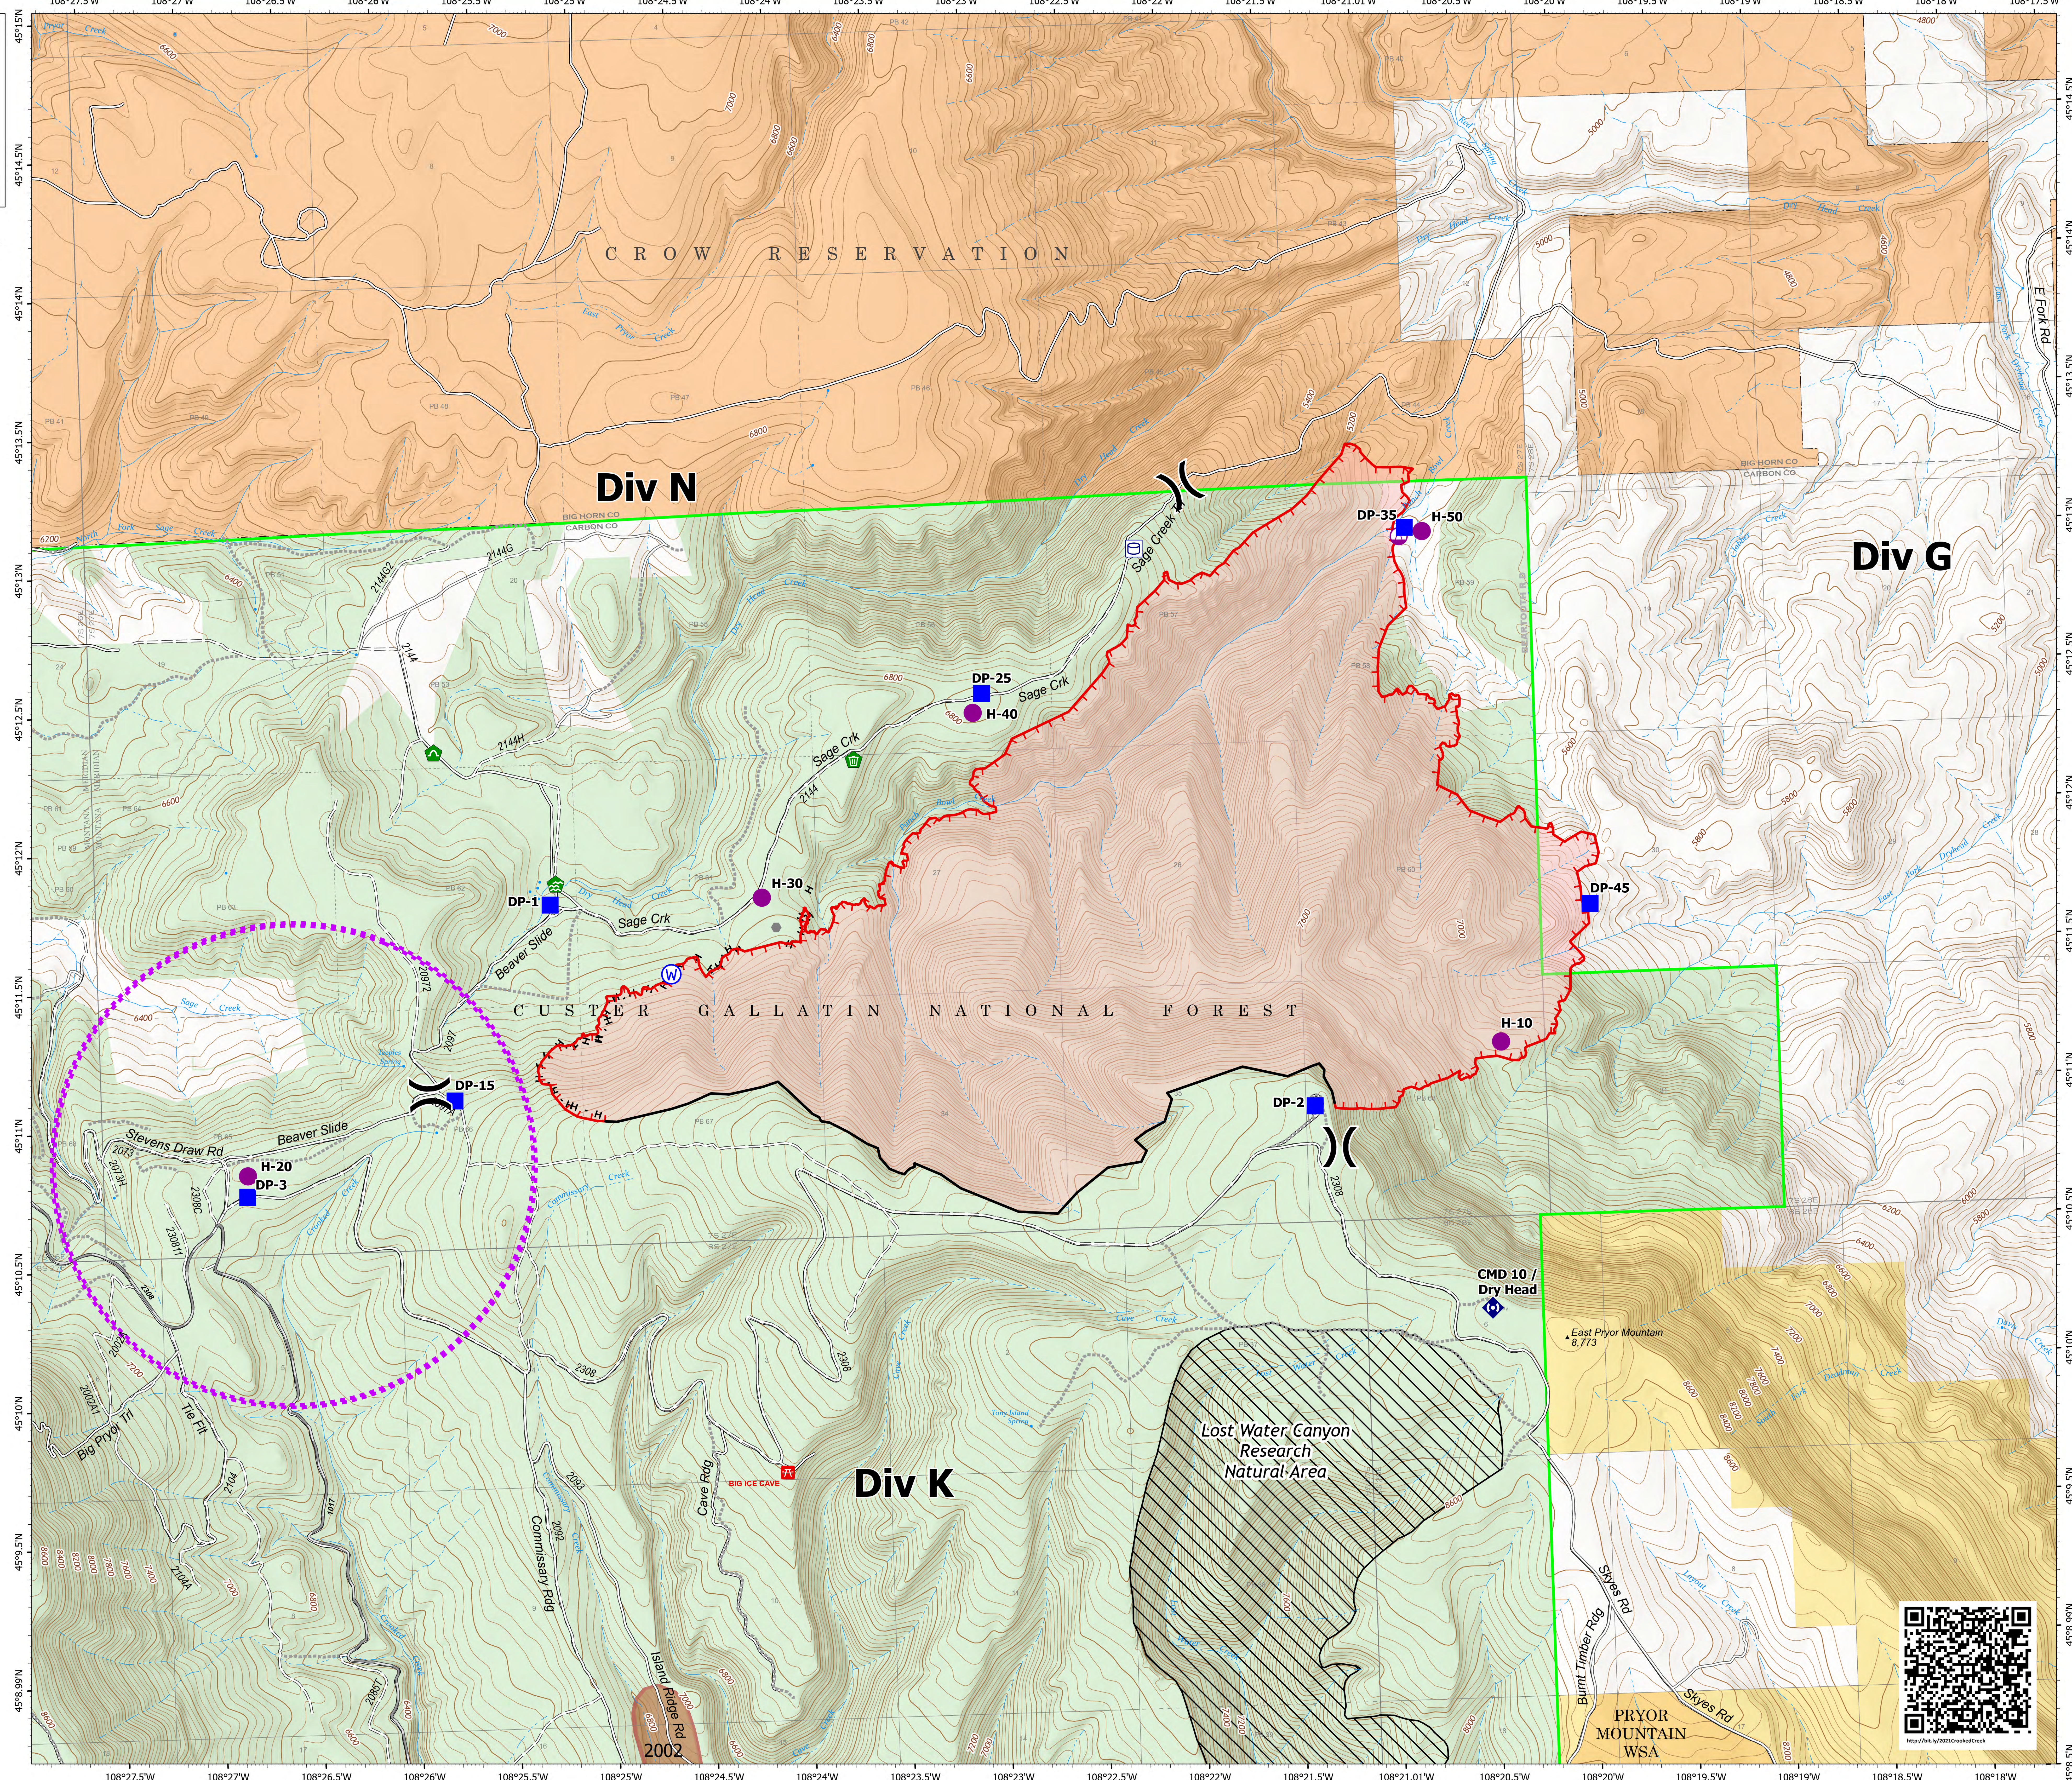

# Operations

Crooked Creek  
MT BID-210154

6/25/2021

3,922 acres at 6/24/2021 1500  
IR & Imagery

- Helispot
- Sling Site
- ⌘ Division Break
- Drop Point
- Other
- 🏠 Water Development or Draft Site
- 🌿 Culvert
- 🧹 Clean Up Area
- 📡 Repeater
- 💧 Water Source
- H - Completed Hand Line
- 🚀 UAS Launch and Recovery Zone
- 🔥 Fire Edge
- ⬭ Contained Line
- 🔥 Wildfire Daily Fire Perimeter
- 🛢 Water Tank
- 📅 Fire History 2000 - Present
- 🌲 Research Natural Area

NR Team 4  
6/24/2021 2210

North American 1983 Datum, Lat/Long Grid