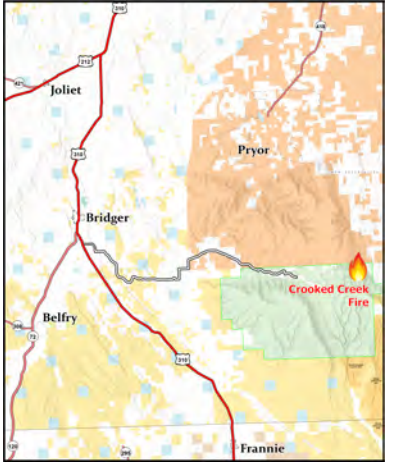

Transportation

Crooked Creek
MT BID - 210154
06/26/2021

- Helispot
-)(Division Break
- Drop Point
- S Staging Area
- Other
- ⬢ Repeater
- Temporary Flight Restriction
- Fire Edge
- Contained Line
- Paved Roads
- Dirt (Not Paved)
- Forest Service Land
- State Public Lands
- Bureau of Land Management Lands
- National Park Service Lands
- American Indian Reservation Boundary
- American Indian Reservation Land
- Close Yearlong
- Open Yearlong
- Primary Access Route
- Seasonal Designation 5/22 - 4/15
- Trail Open to OHV