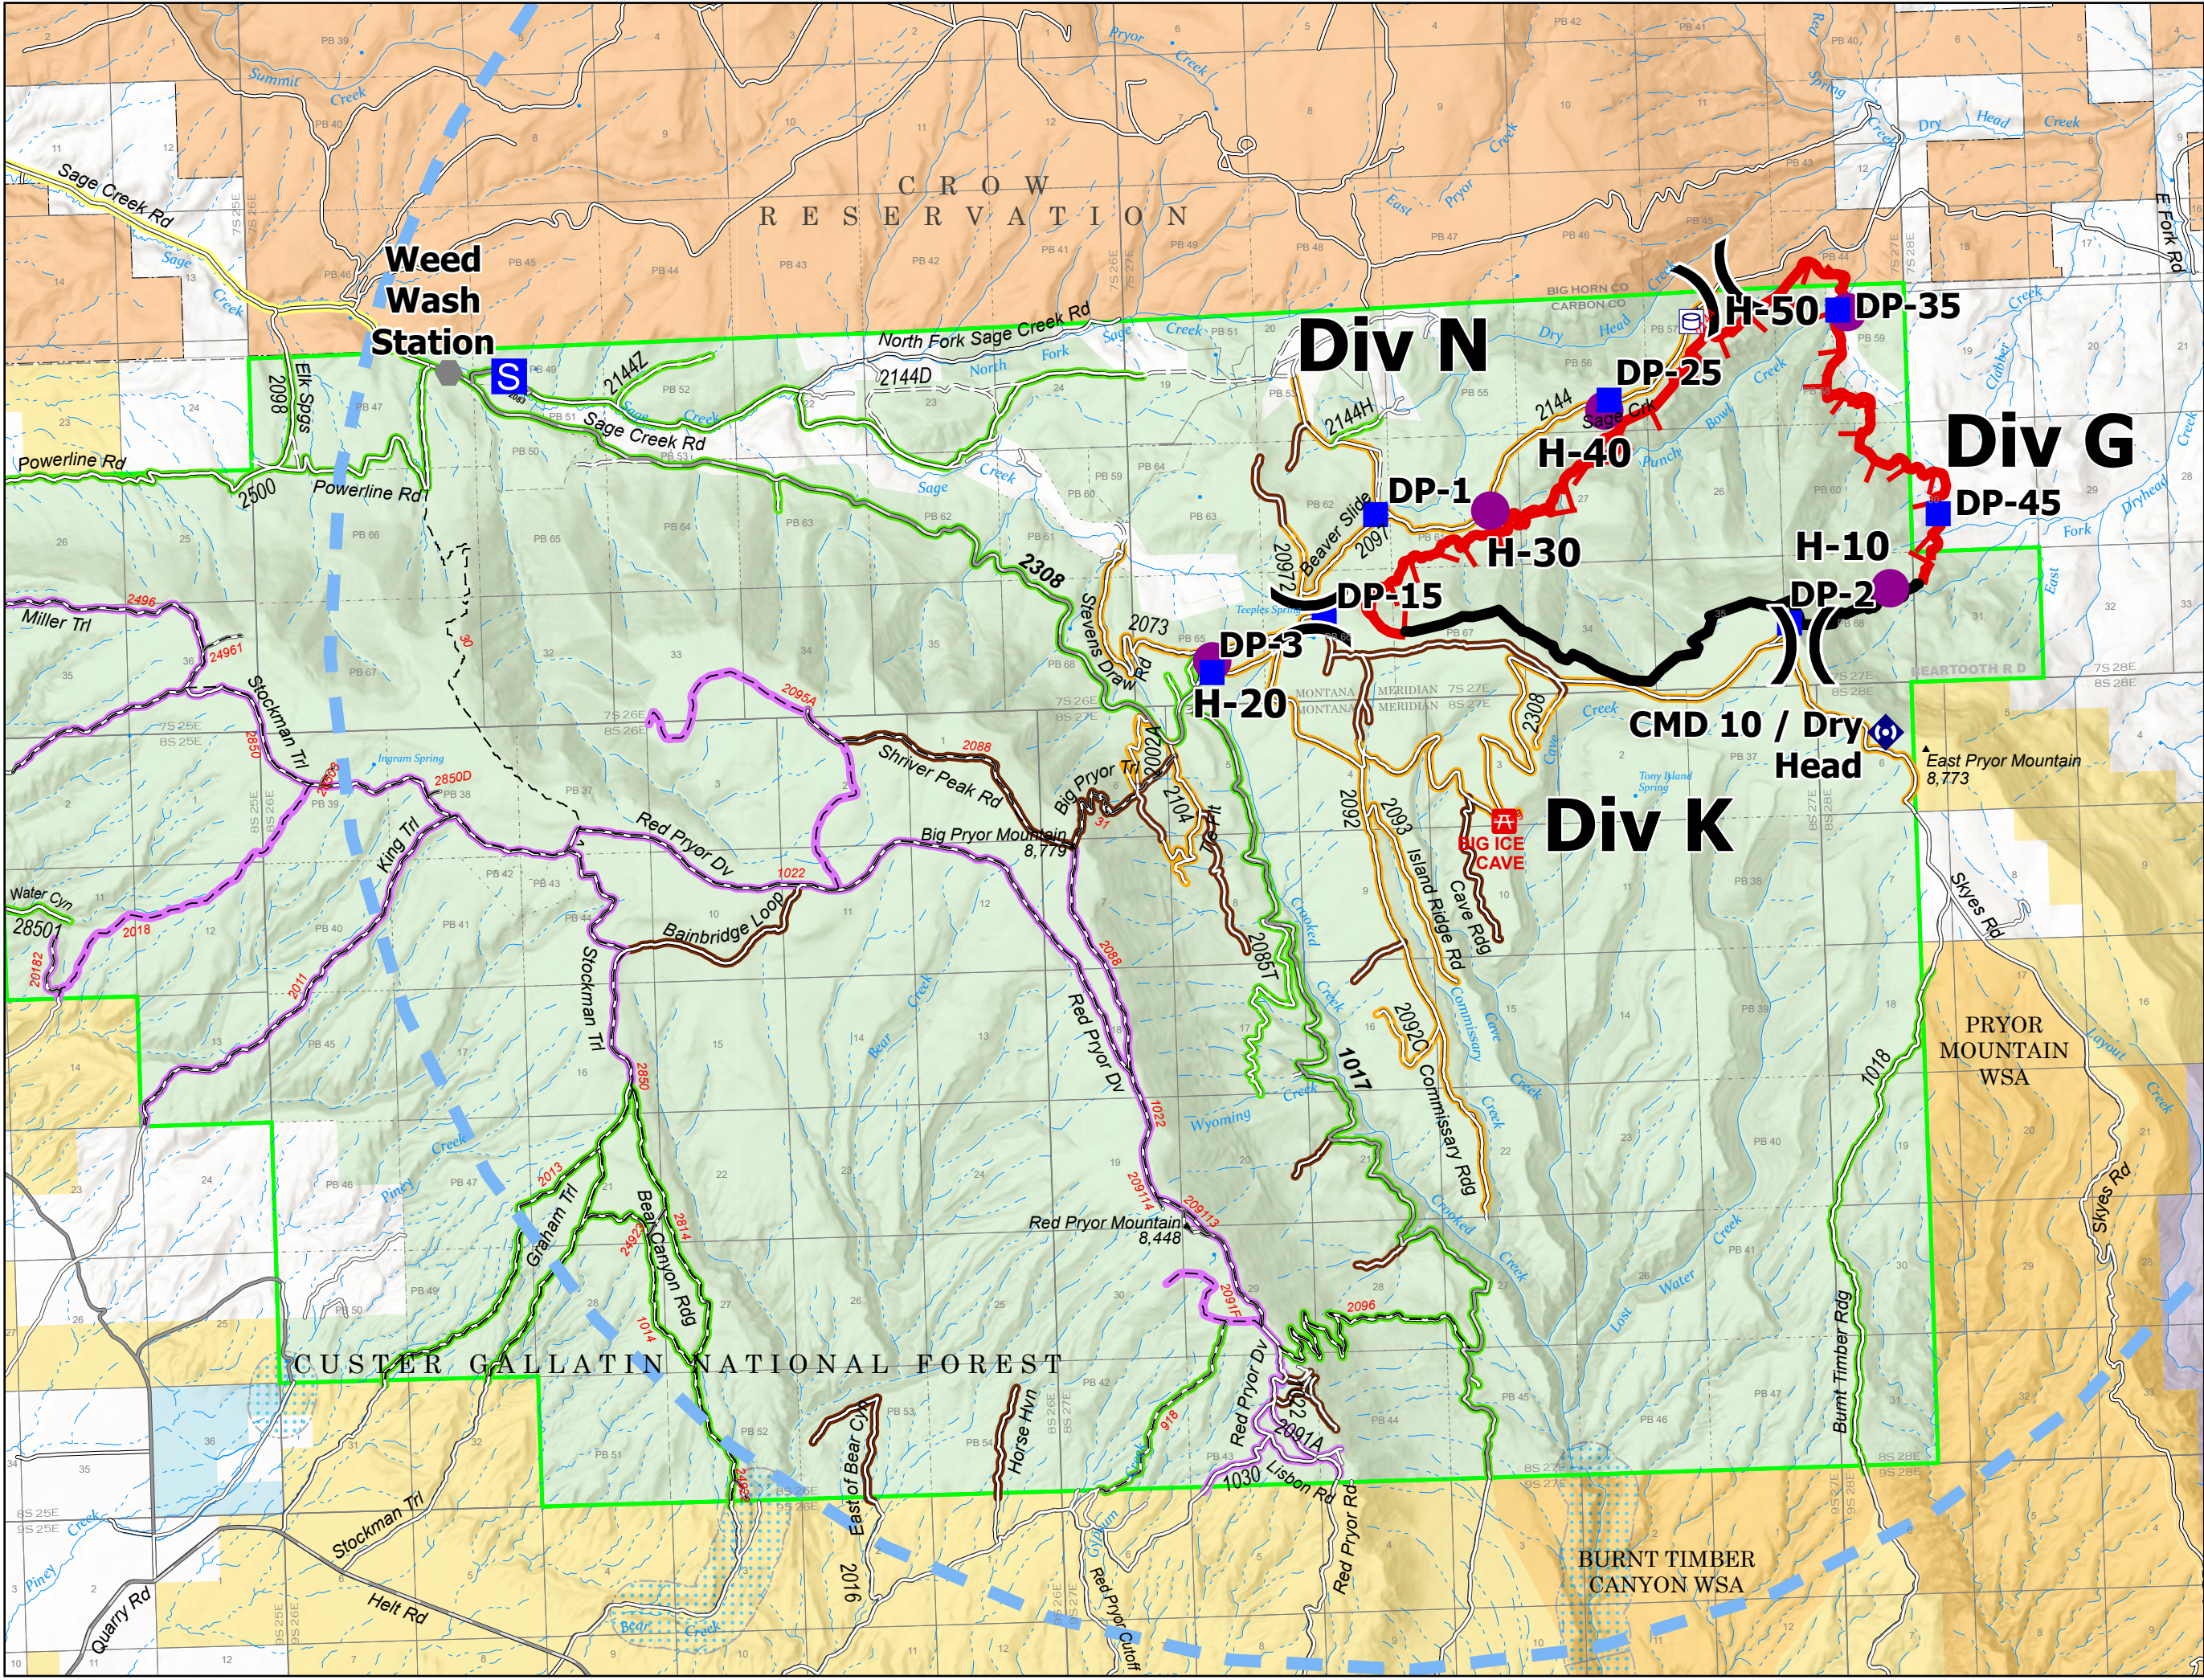

Transportation

Crooked Creek
MT BID - 210154
06/26/2021

- Helispot
-)(Division Break
- Drop Point
- S Staging Area
- Other
- ⬢ Repeater
- Temporary Flight Restriction
- Fire Edge
- Contained Line
- Paved Roads
- Dirt (Not Paved)
- Forest Service Land
- State Public Lands
- Bureau of Land Management Lands
- National Park Service Lands
- American Indian Reservation Boundary
- American Indian Reservation Land
- Close Yearlong
- Open Yearlong
- Primary Access Route
- Seasonal Designation 5/22 - 4/15
- Trail Open to OHV

Team 4