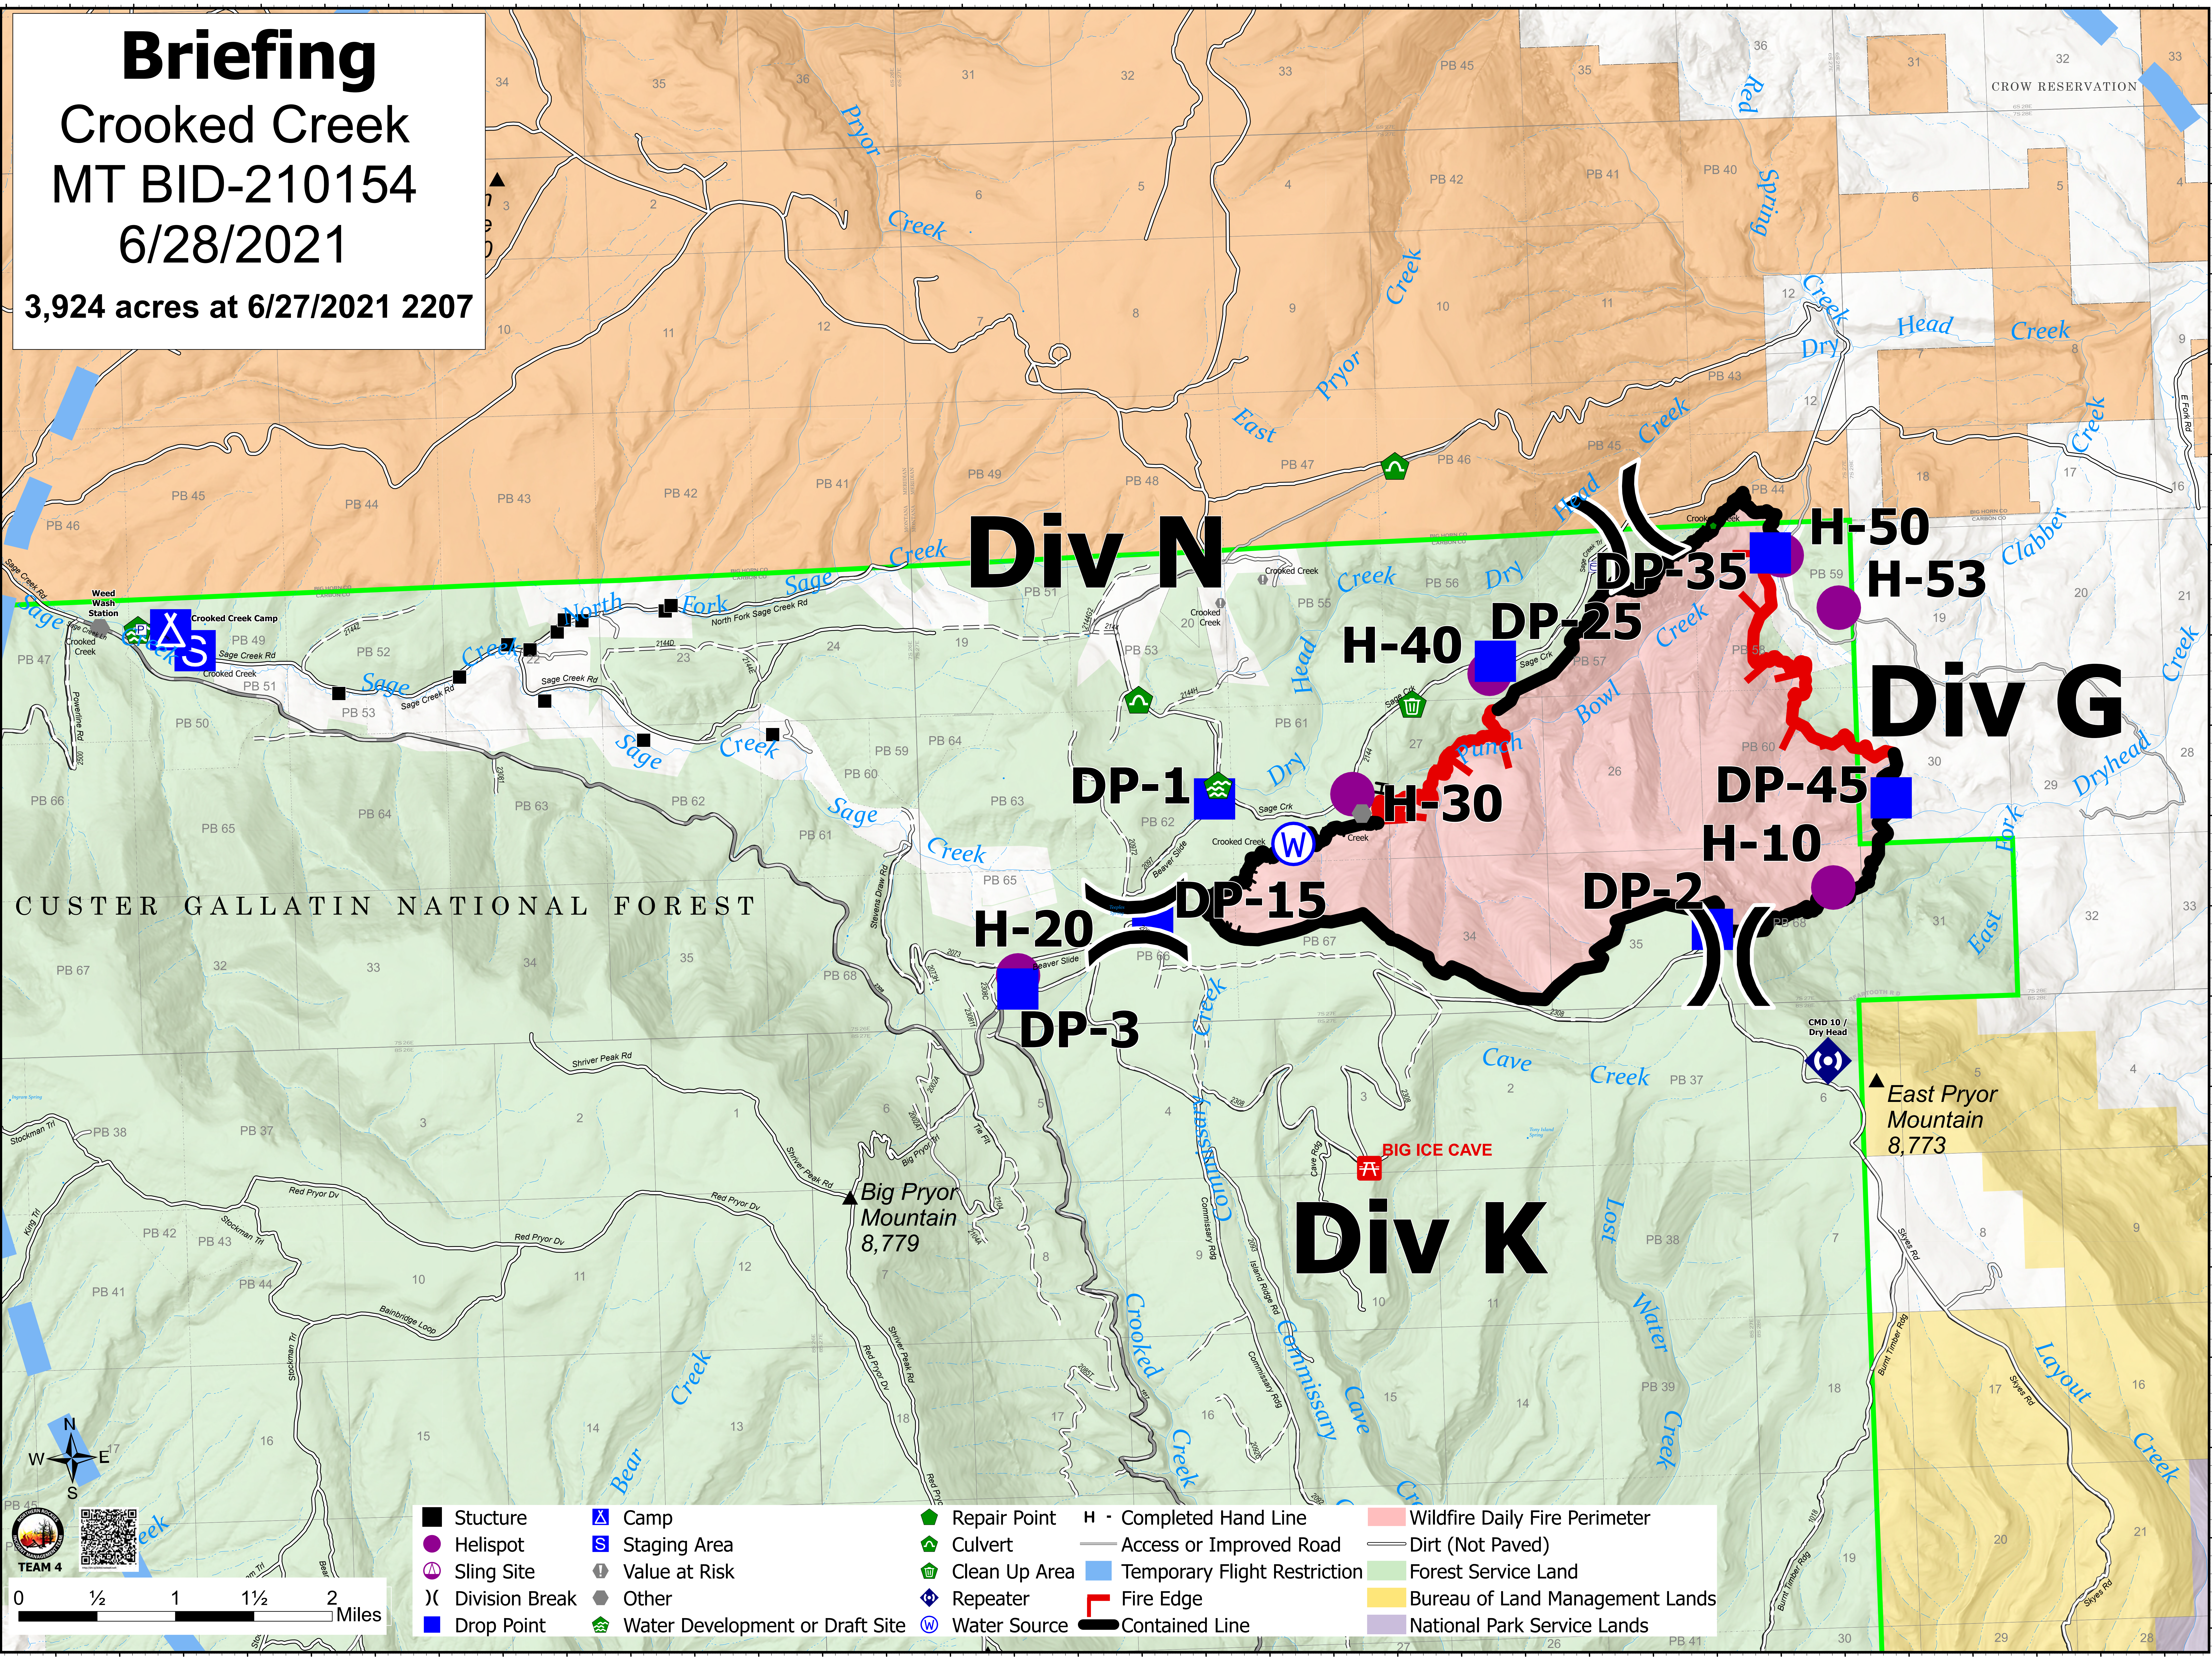

Briefing
Crooked Creek
MT BID-210154
6/28/2021
3,924 acres at 6/27/2021 2207

Stucture	Camp	Repair Point	H - Completed Hand Line	Wildfire Daily Fire Perimeter
Helispot	Staging Area	Culvert	Access or Improved Road	Forest Service Land
Sling Site	Value at Risk	Clean Up Area	Temporary Flight Restriction	Bureau of Land Management Lands
Division Break	Other	Repeater	Fire Edge	National Park Service Lands
Drop Point	Water Development or Draft Site	Water Source	Contained Line	
			Dirt (Not Paved)	

▲ East Pryor Mountain
8,773

▲ Big Pryor Mountain
8,779

BIG ICE CAVE

Div N

Div G

Div K

DP-35

H-50

H-53

H-40

DP-25

H-30

DP-45

H-10

DP-15

DP-2

H-20

DP-3

DP-1

CUSTER GALLATIN NATIONAL FOREST

CROW RESERVATION