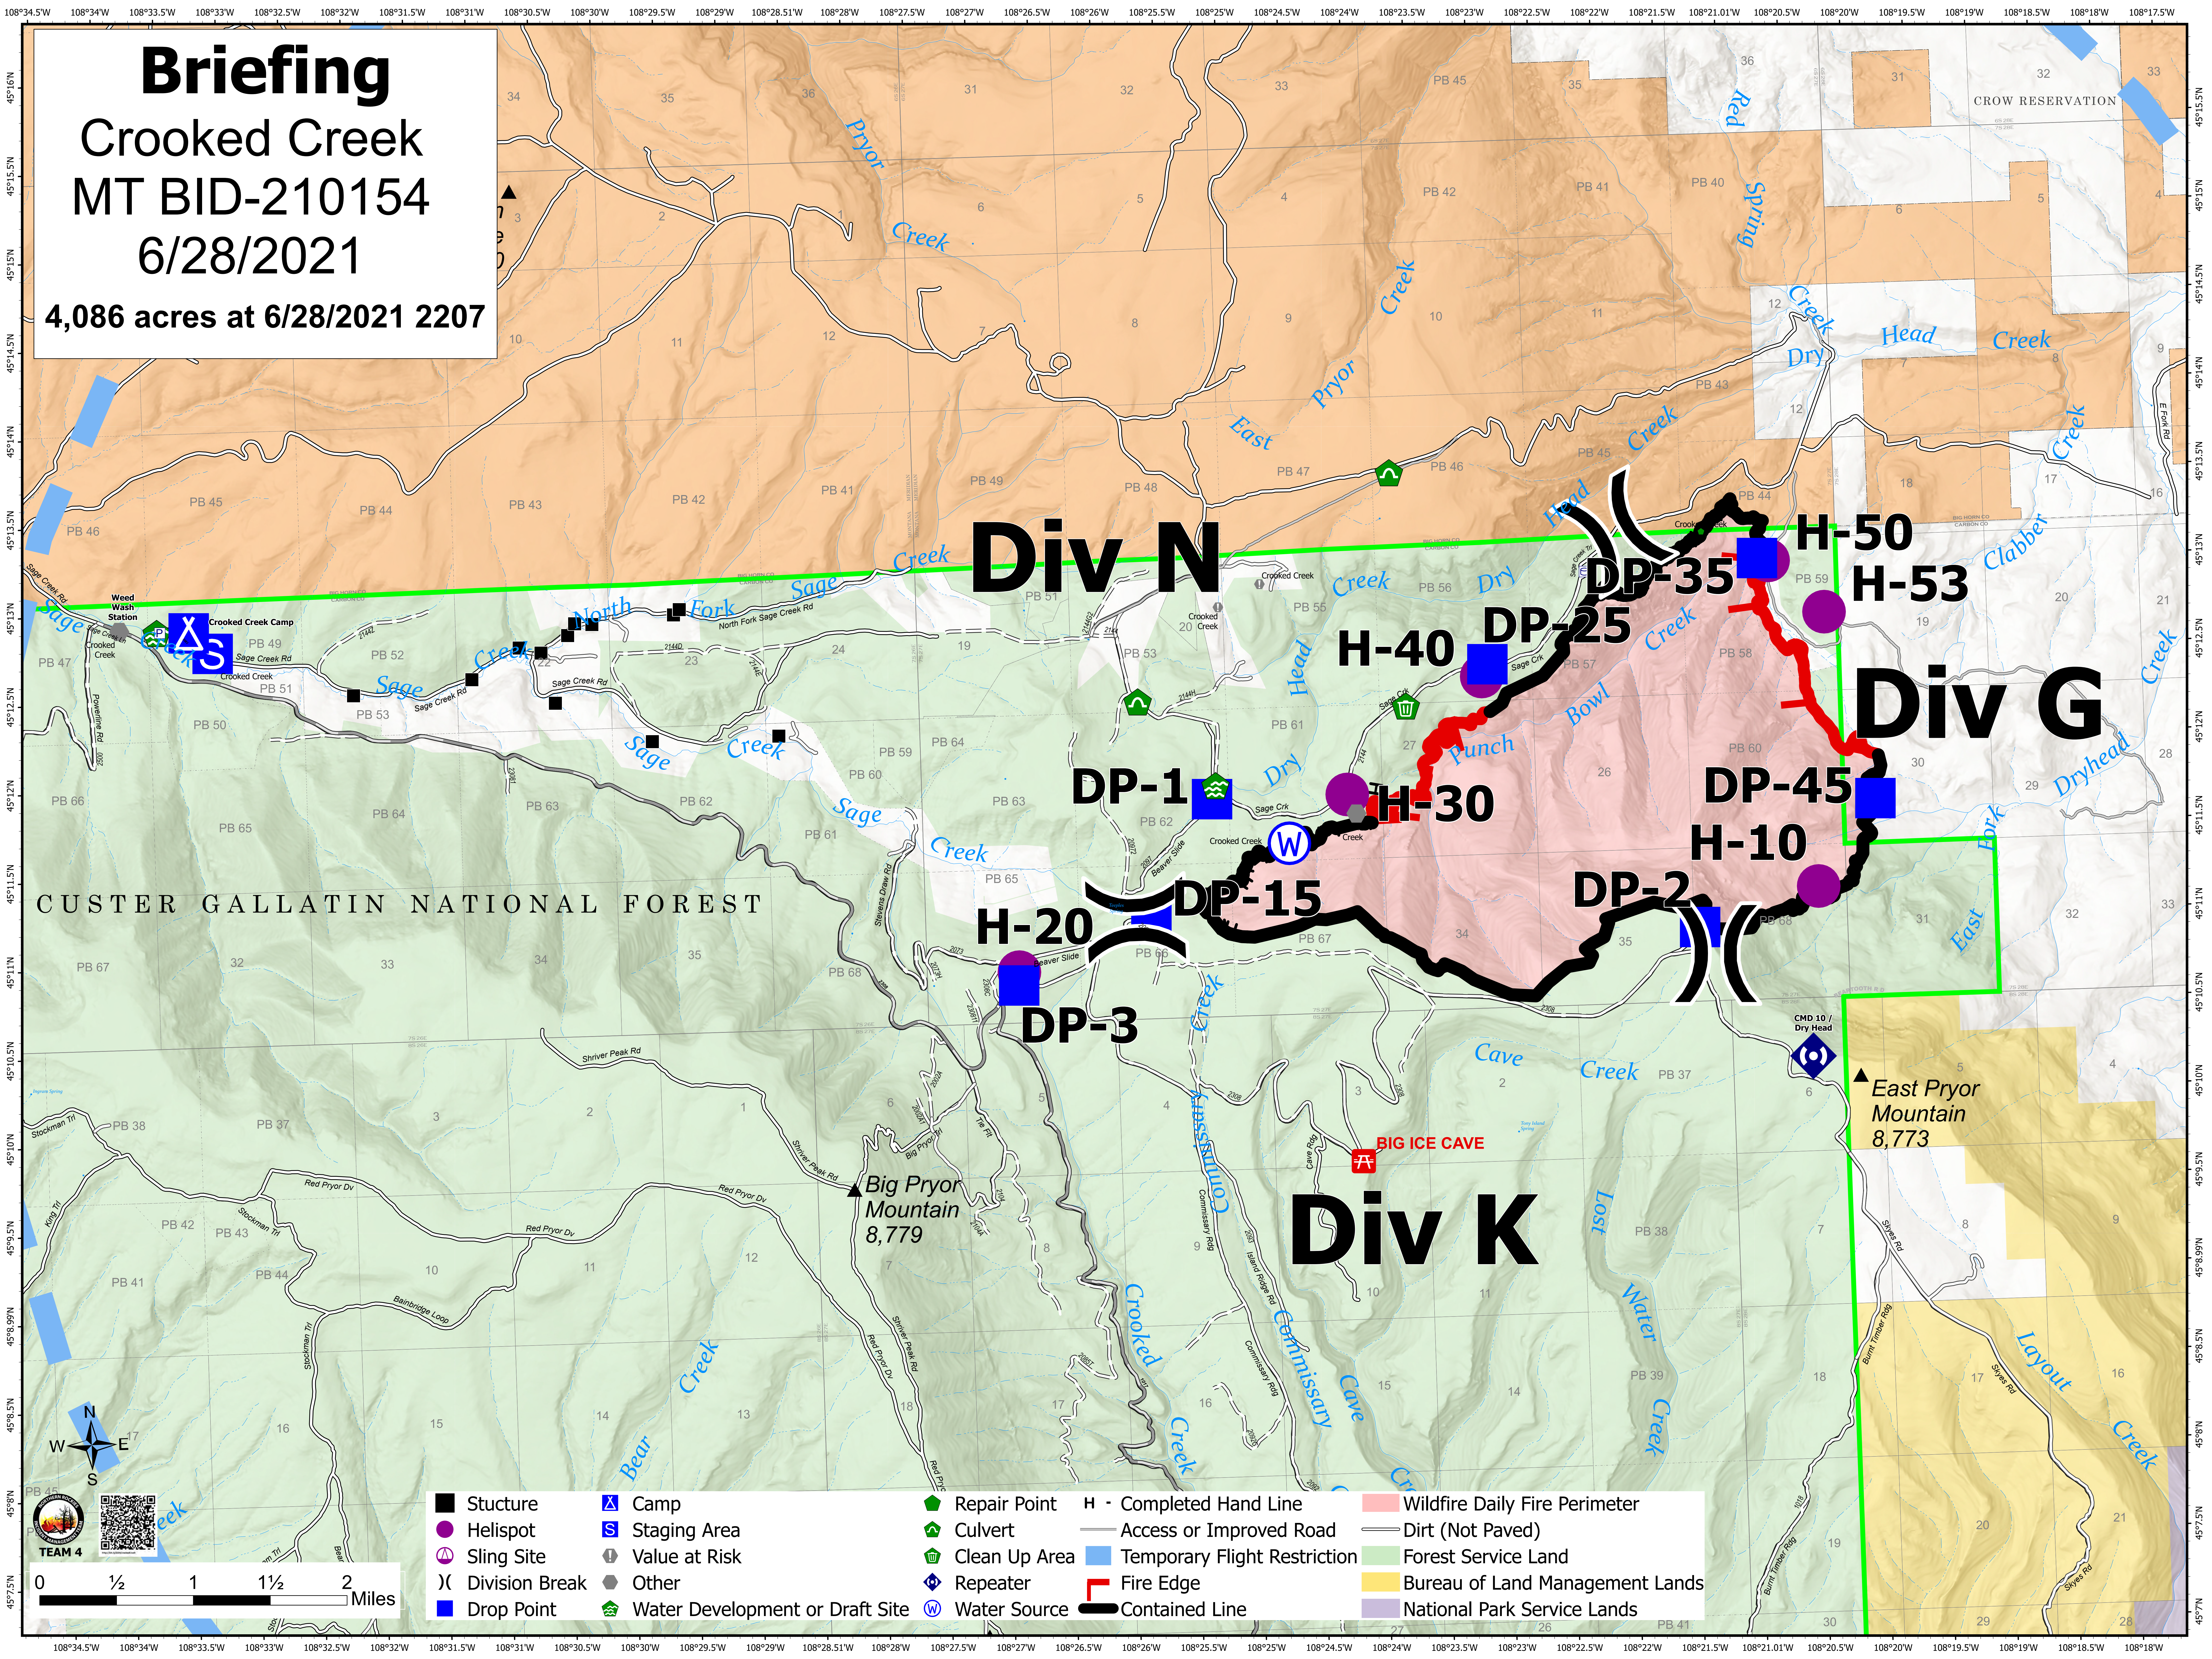

Briefing
Crooked Creek
MT BID-210154
6/28/2021
4,086 acres at 6/28/2021 2207

Div N

Div G

Div K

CUSTER GALLATIN NATIONAL FOREST

East Pryor Mountain
8,773

Big Pryor Mountain
8,779

Stucture	Camp	Repair Point	H - Completed Hand Line	Wildfire Daily Fire Perimeter
Helispot	Staging Area	Culvert	Access or Improved Road	Dirt (Not Paved)
Sling Site	Value at Risk	Clean Up Area	Temporary Flight Restriction	Forest Service Land
Division Break	Other	Repeater	Fire Edge	Bureau of Land Management Lands
Drop Point	Water Development or Draft Site	Water Source	Contained Line	National Park Service Lands