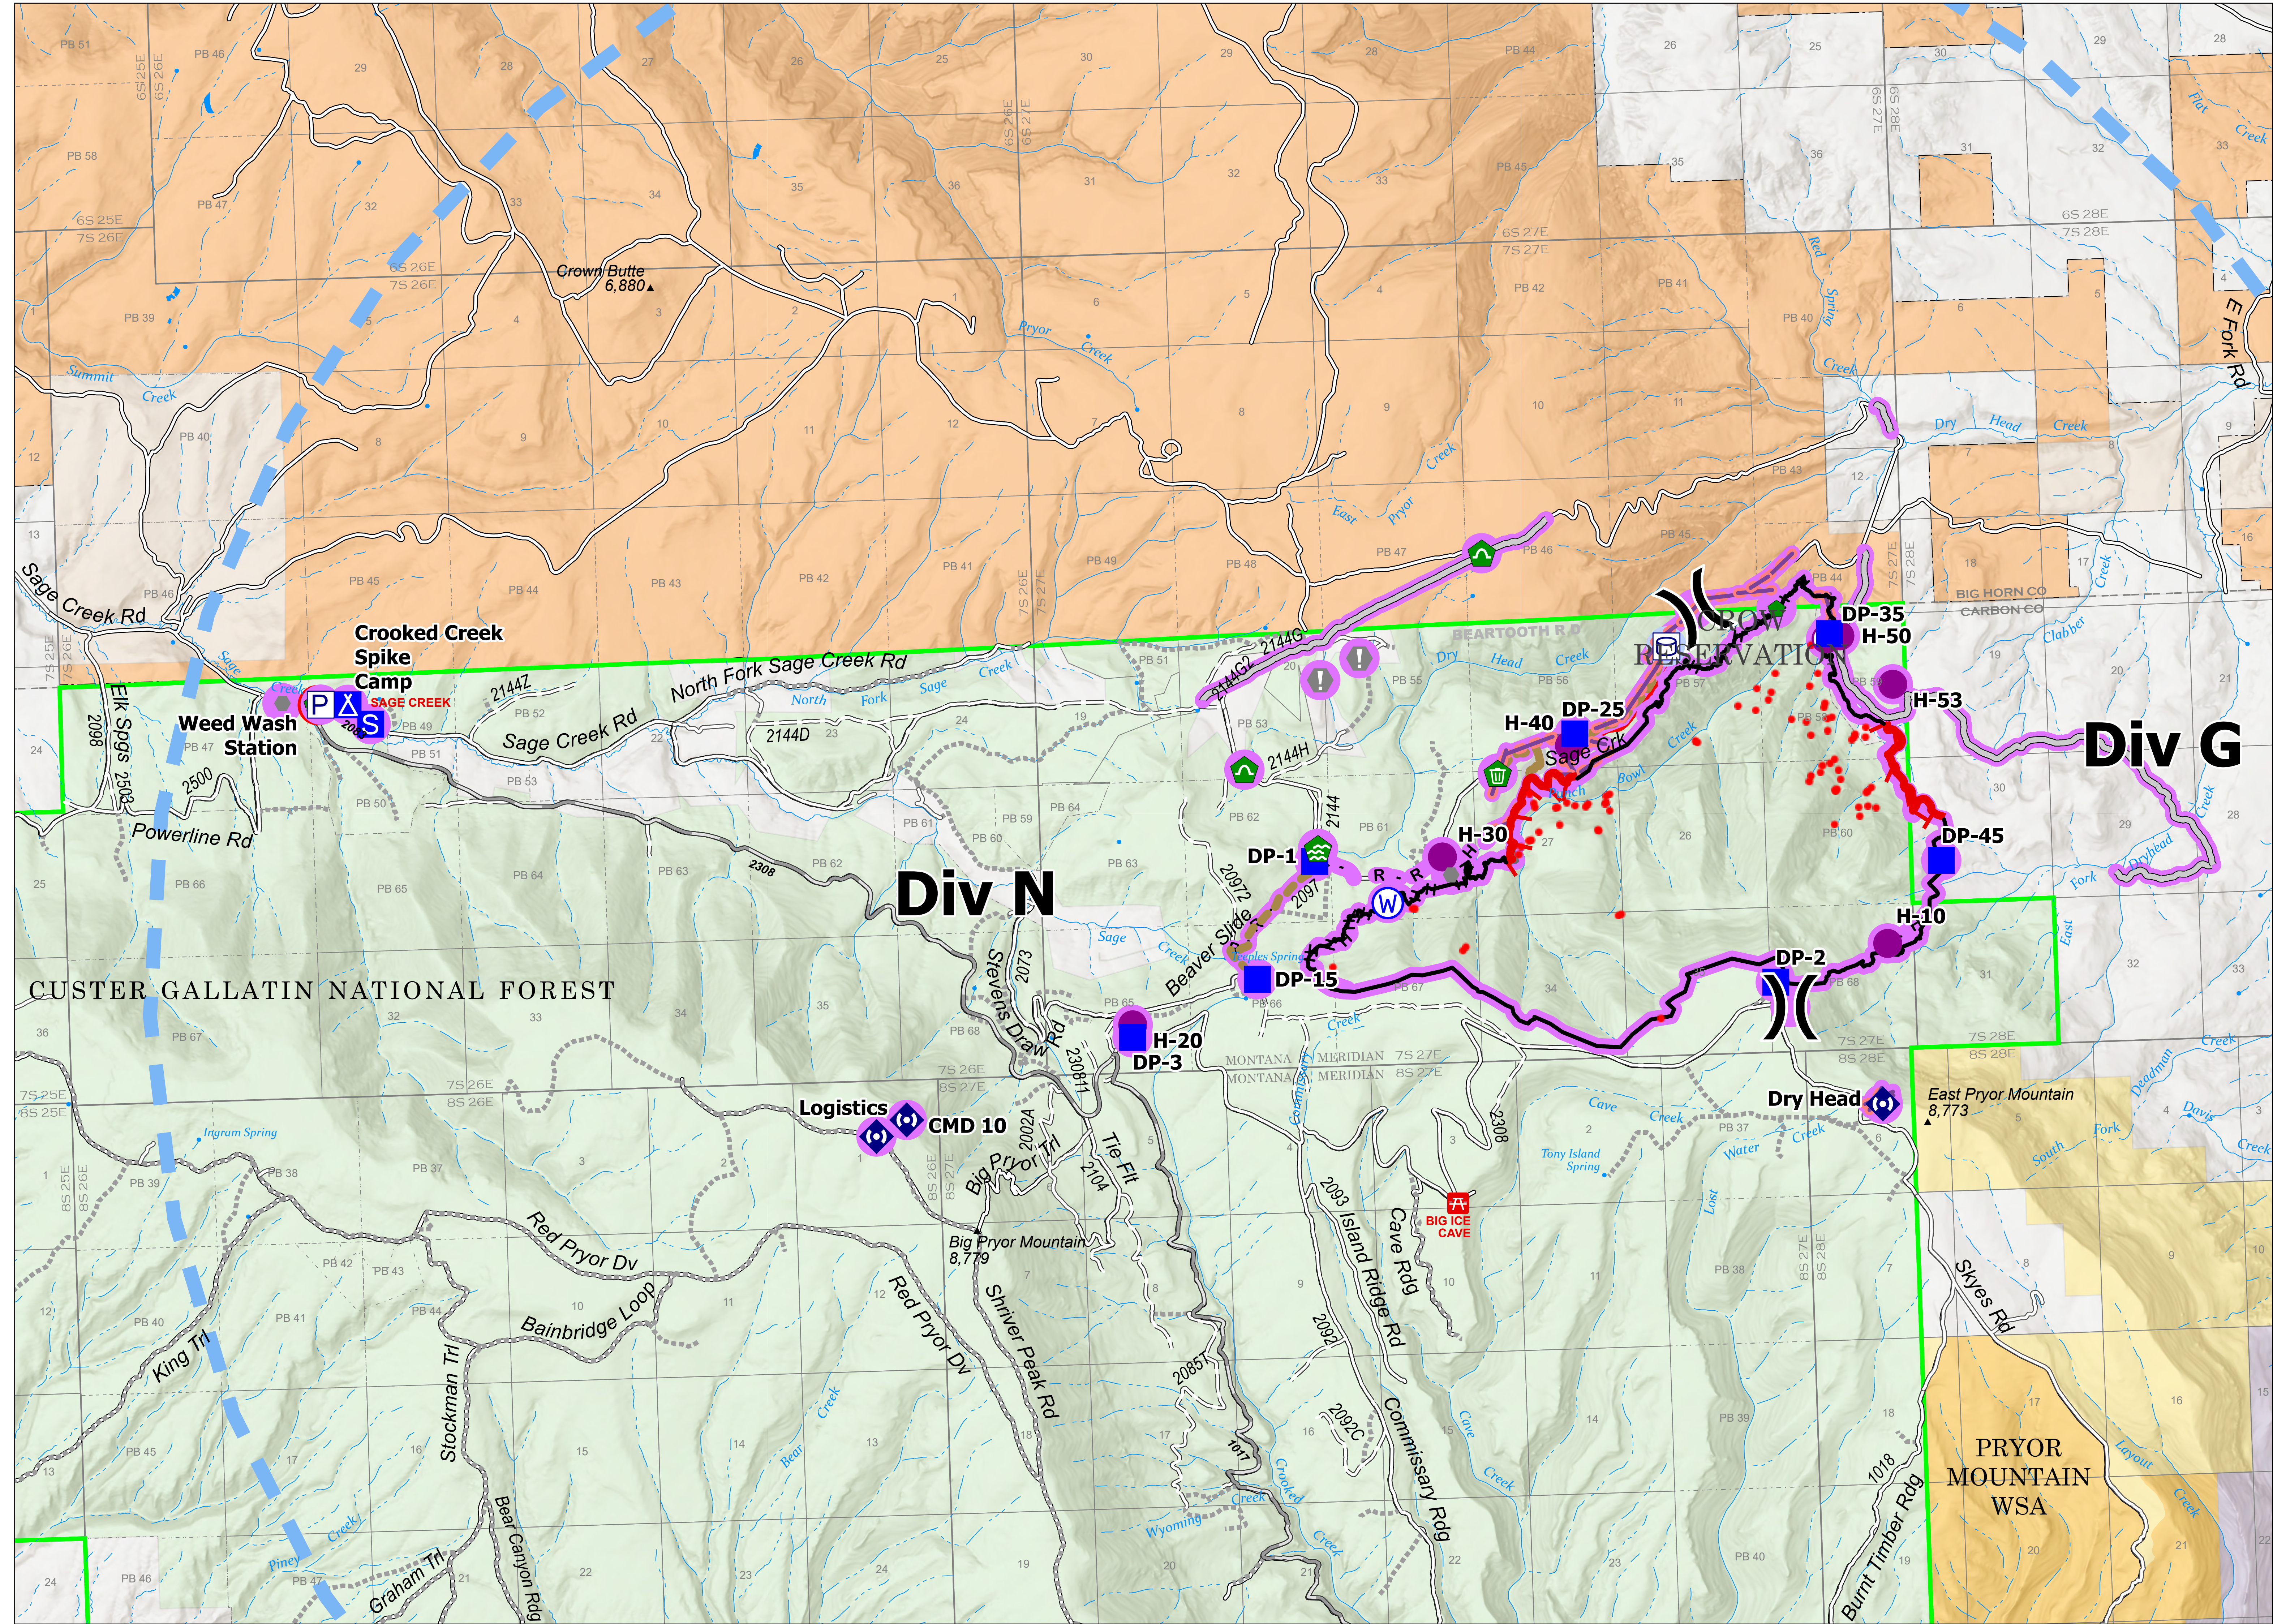

Suppression Repair

Crooked Creek
MT BID-210154
7/6/2021
4,141 acres at 7/5/2021 2227

- H - Completed Hand Line
- R - Completed Road as Line
- Access or Improved Road
- - - Other
- Repair Line
- Road Repair
- Retardant Drop
- Temporary Flight Restriction
- Fire Edge
- Contained Line
- Ownership
- NPS
- USFS
- BLM
- BIA
- No Repair Needed
- Unknown
- Repair Needed
- Unknown
- Repair Needed
- Other - See Comments
- Unknown

Div G

Div N

CUSTER GALLATIN NATIONAL FOREST

CROW RESERVATION

East Pryor Mountain 8,773

PRYOR MOUNTAIN WSA