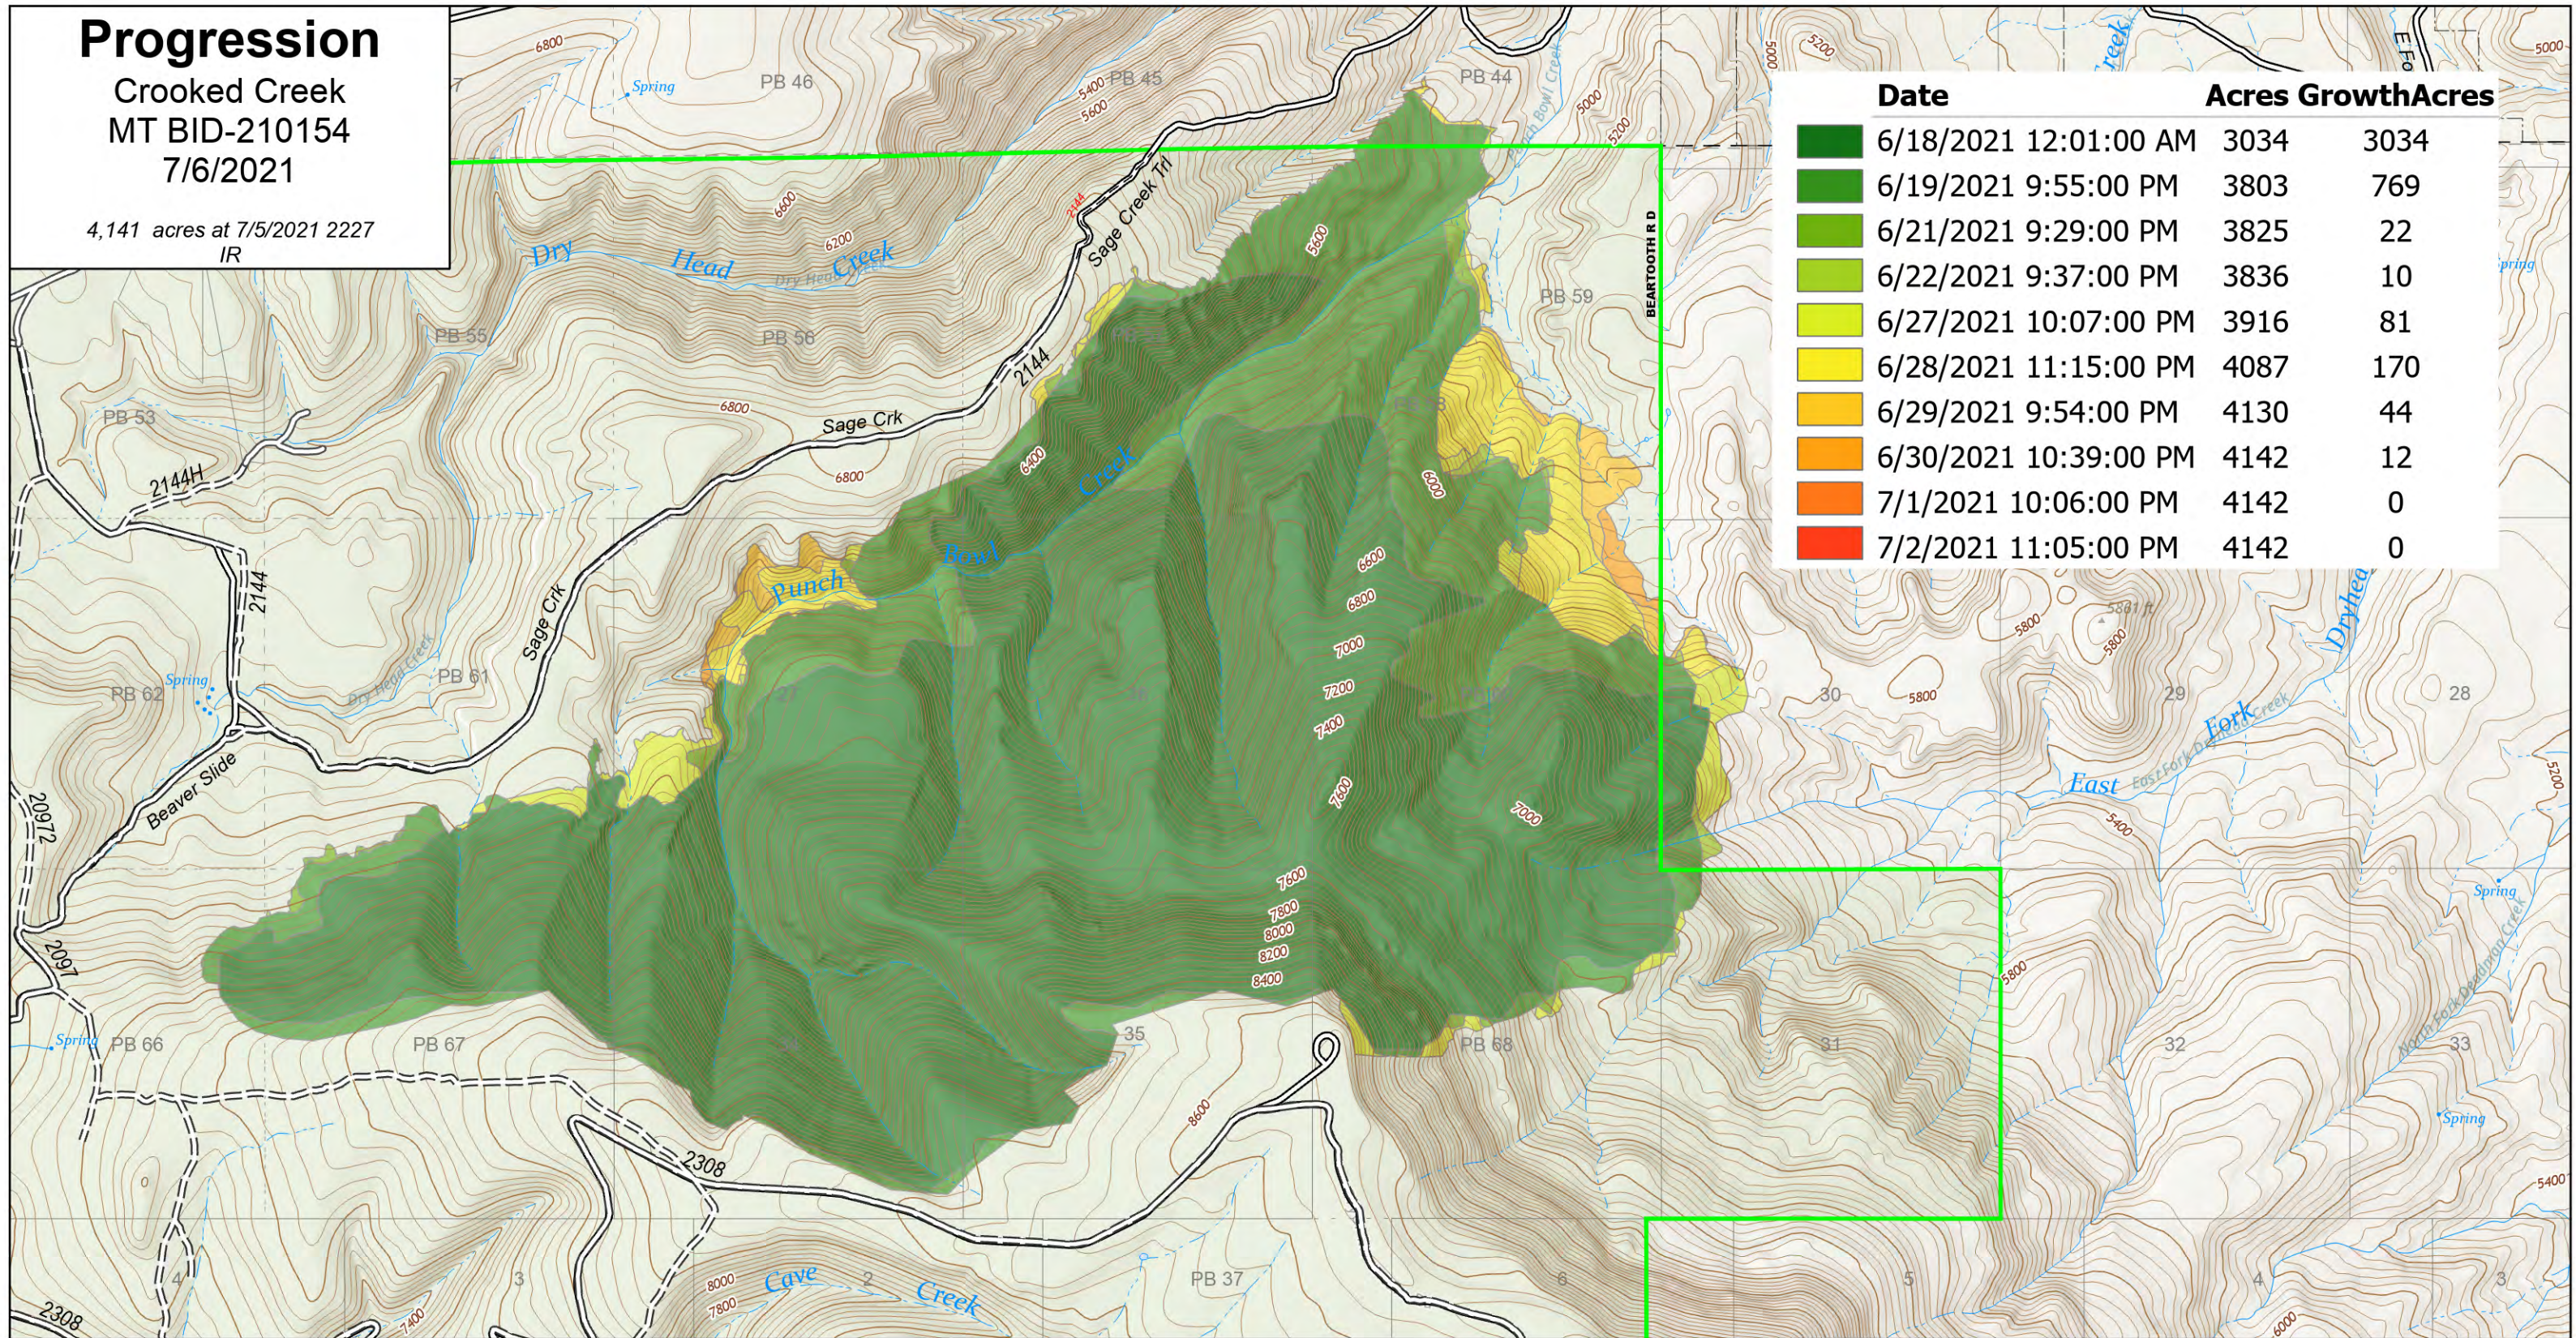

Progression

Crooked Creek
MT BID-210154
7/6/2021

4,141 acres at 7/5/2021 2227
IR

Date	Acres Growth	Acres
6/18/2021 12:01:00 AM	3034	3034
6/19/2021 9:55:00 PM	3803	769
6/21/2021 9:29:00 PM	3825	22
6/22/2021 9:37:00 PM	3836	10
6/27/2021 10:07:00 PM	3916	81
6/28/2021 11:15:00 PM	4087	170
6/29/2021 9:54:00 PM	4130	44
6/30/2021 10:39:00 PM	4142	12
7/1/2021 10:06:00 PM	4142	0
7/2/2021 11:05:00 PM	4142	0

- Trail
- Dirt Road
- == Unimproved Road
- Dirt (Not Paved)
- Proclaimed FS Boundary
- - - Administrative FS Boundary
- ▭ Ranger District Boundary
- - - American Indian Reservation, BIA
- - - American Indian Reservation, PVT
- - - State Boundary
- - - County Boundary
- - - County Subdivision Boundary
- ▭ Lake / Pond
- Spring/Seep
- Stream/River; Artificial Path
- - - Stream/River Intermittent