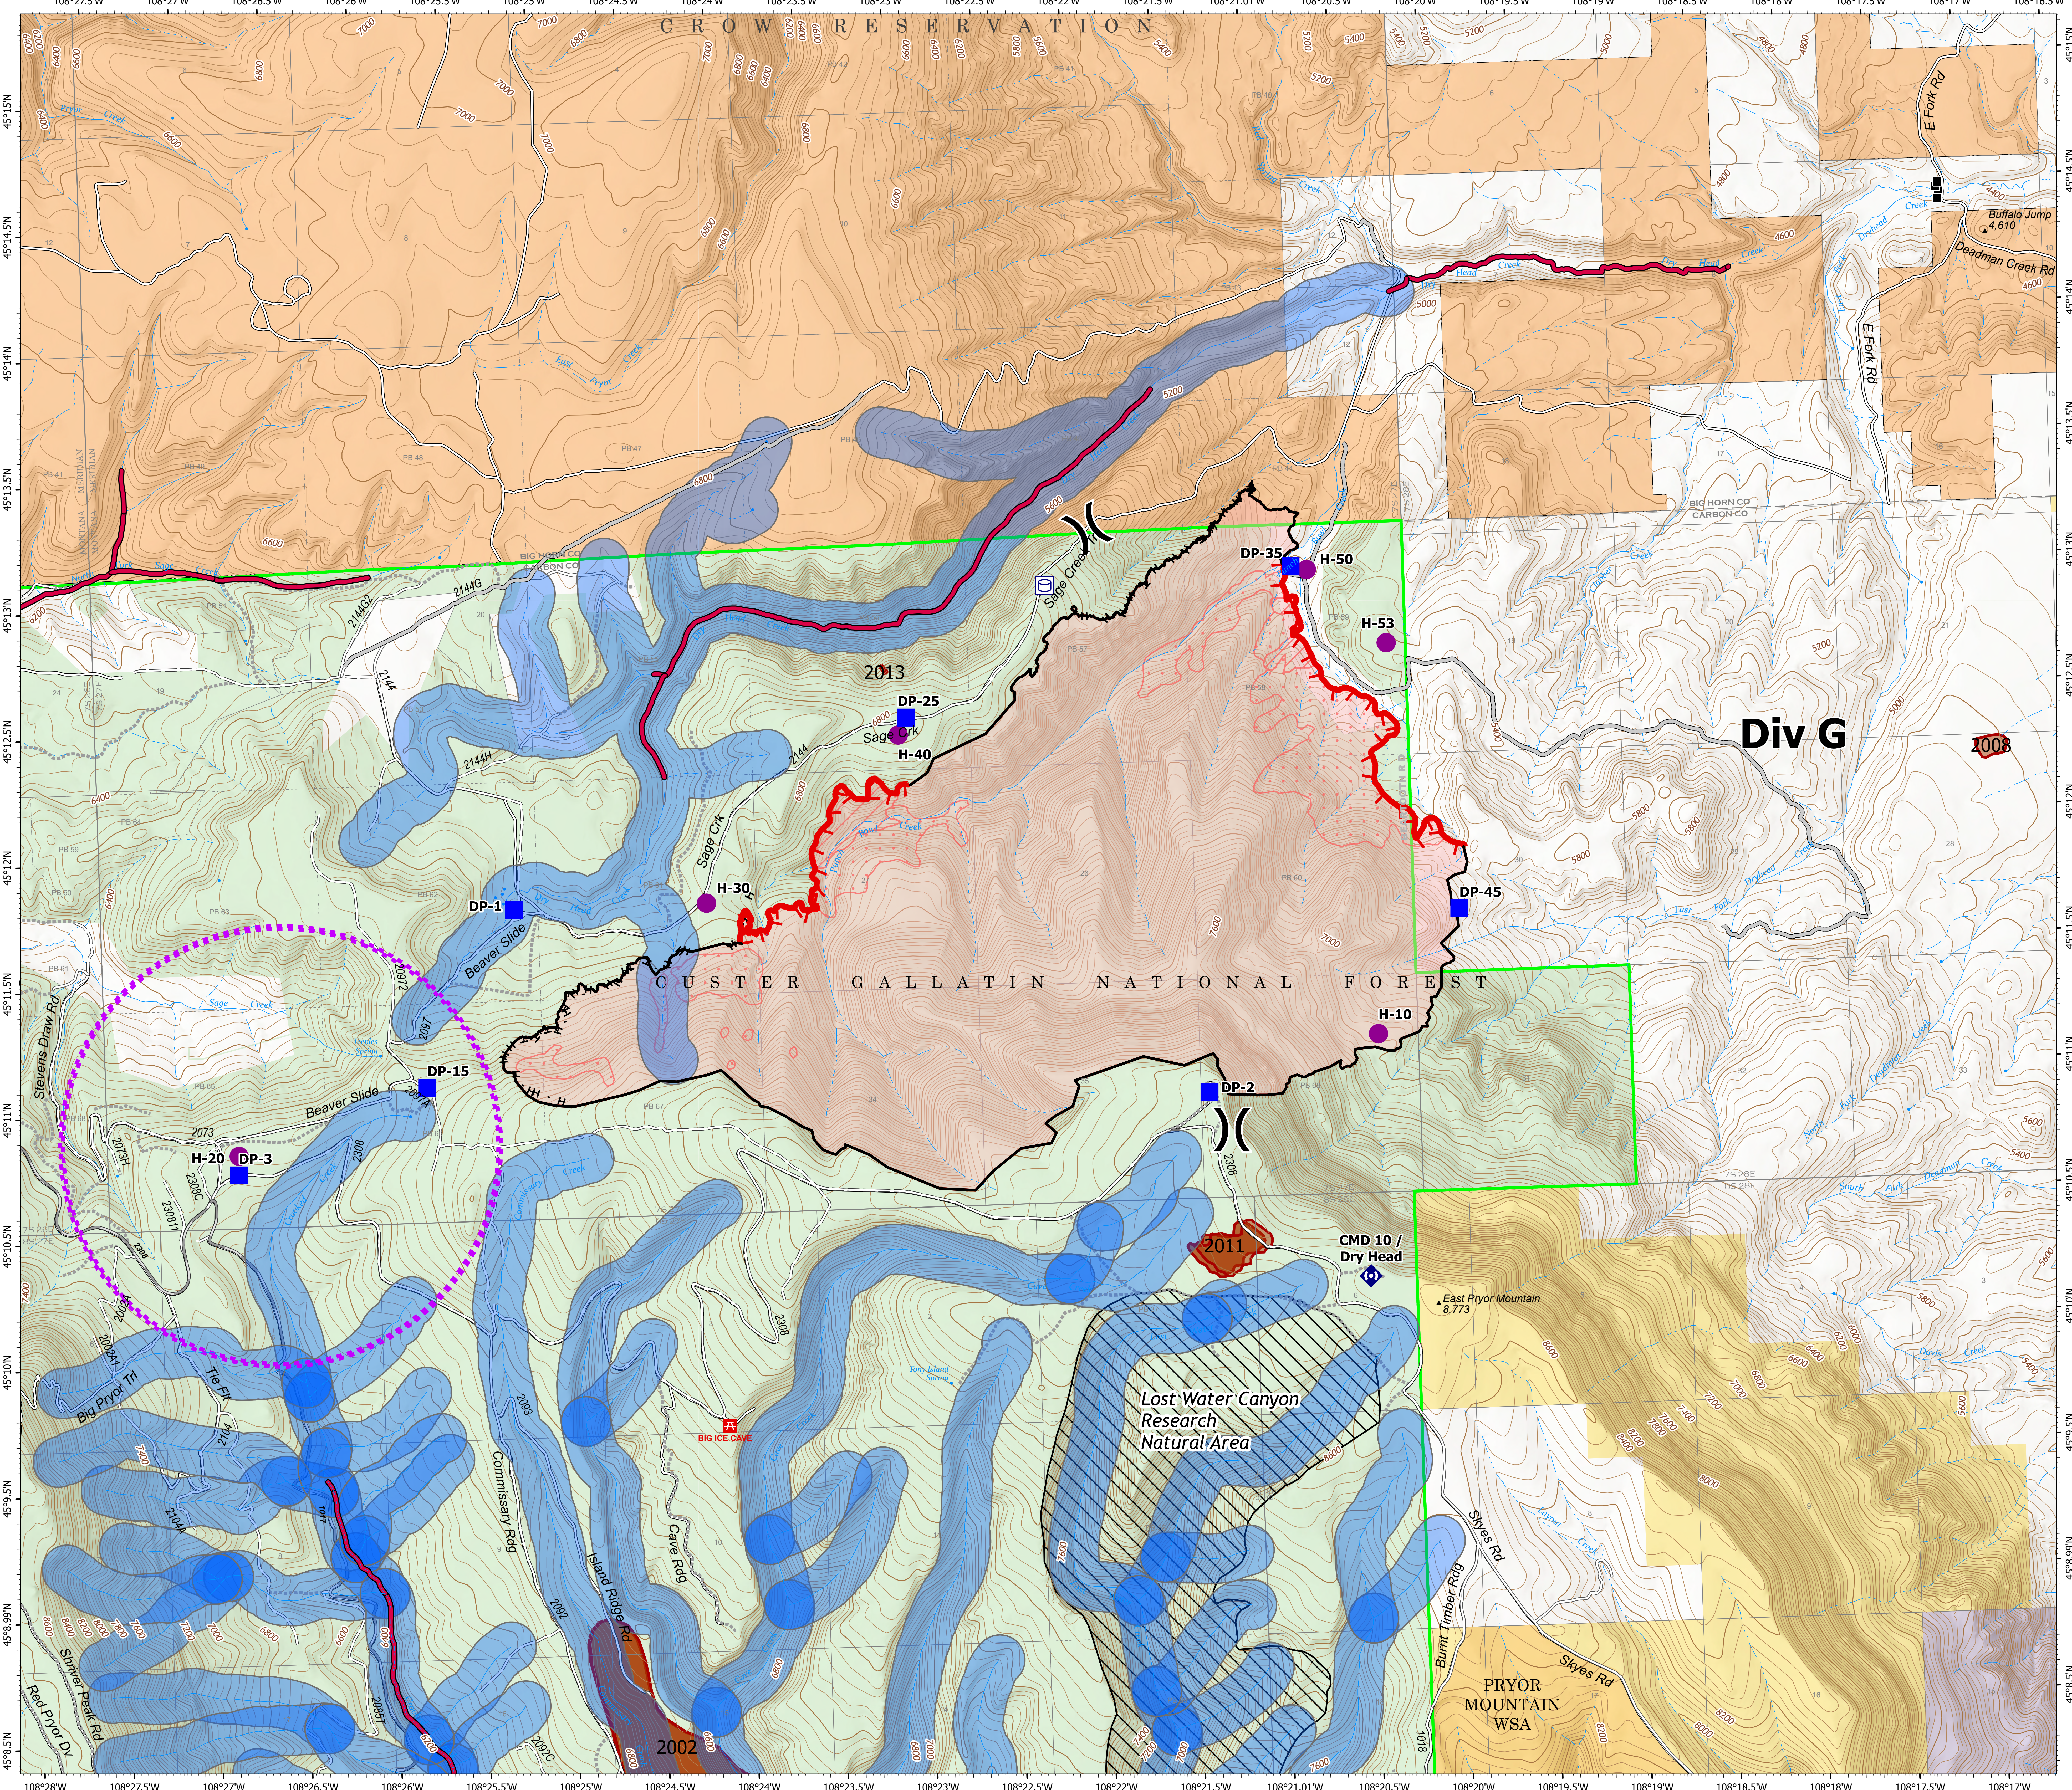

Cut Throat Trout Buffer Zone

Crooked Creek
 MT BID-210154
 6/30/2021
 4,129 acres at 6/29/2021 2154
 IR & Imagery

- Structure
- Cut Throat Trout 600ft Stream Buffer
- Label Point
- Water Tank
- Helispot
- ⌘ Division Break
- Drop Point
- ◆ Repeater
- H · H Completed Hand Line
- Access or Improved Road
- UAS Launch and Recovery Zone
- Fire Edge
- Contained Line
- Wildfire Daily Fire Perimeter
- YCT_CUR_POP_2018
- 46003
- 46006
- CutthroatTrout_CrookedCreek_600ft_Buffers

Div G

Lost Water Canyon
 Research
 Natural Area

PRYOR
 MOUNTAIN
 WSA