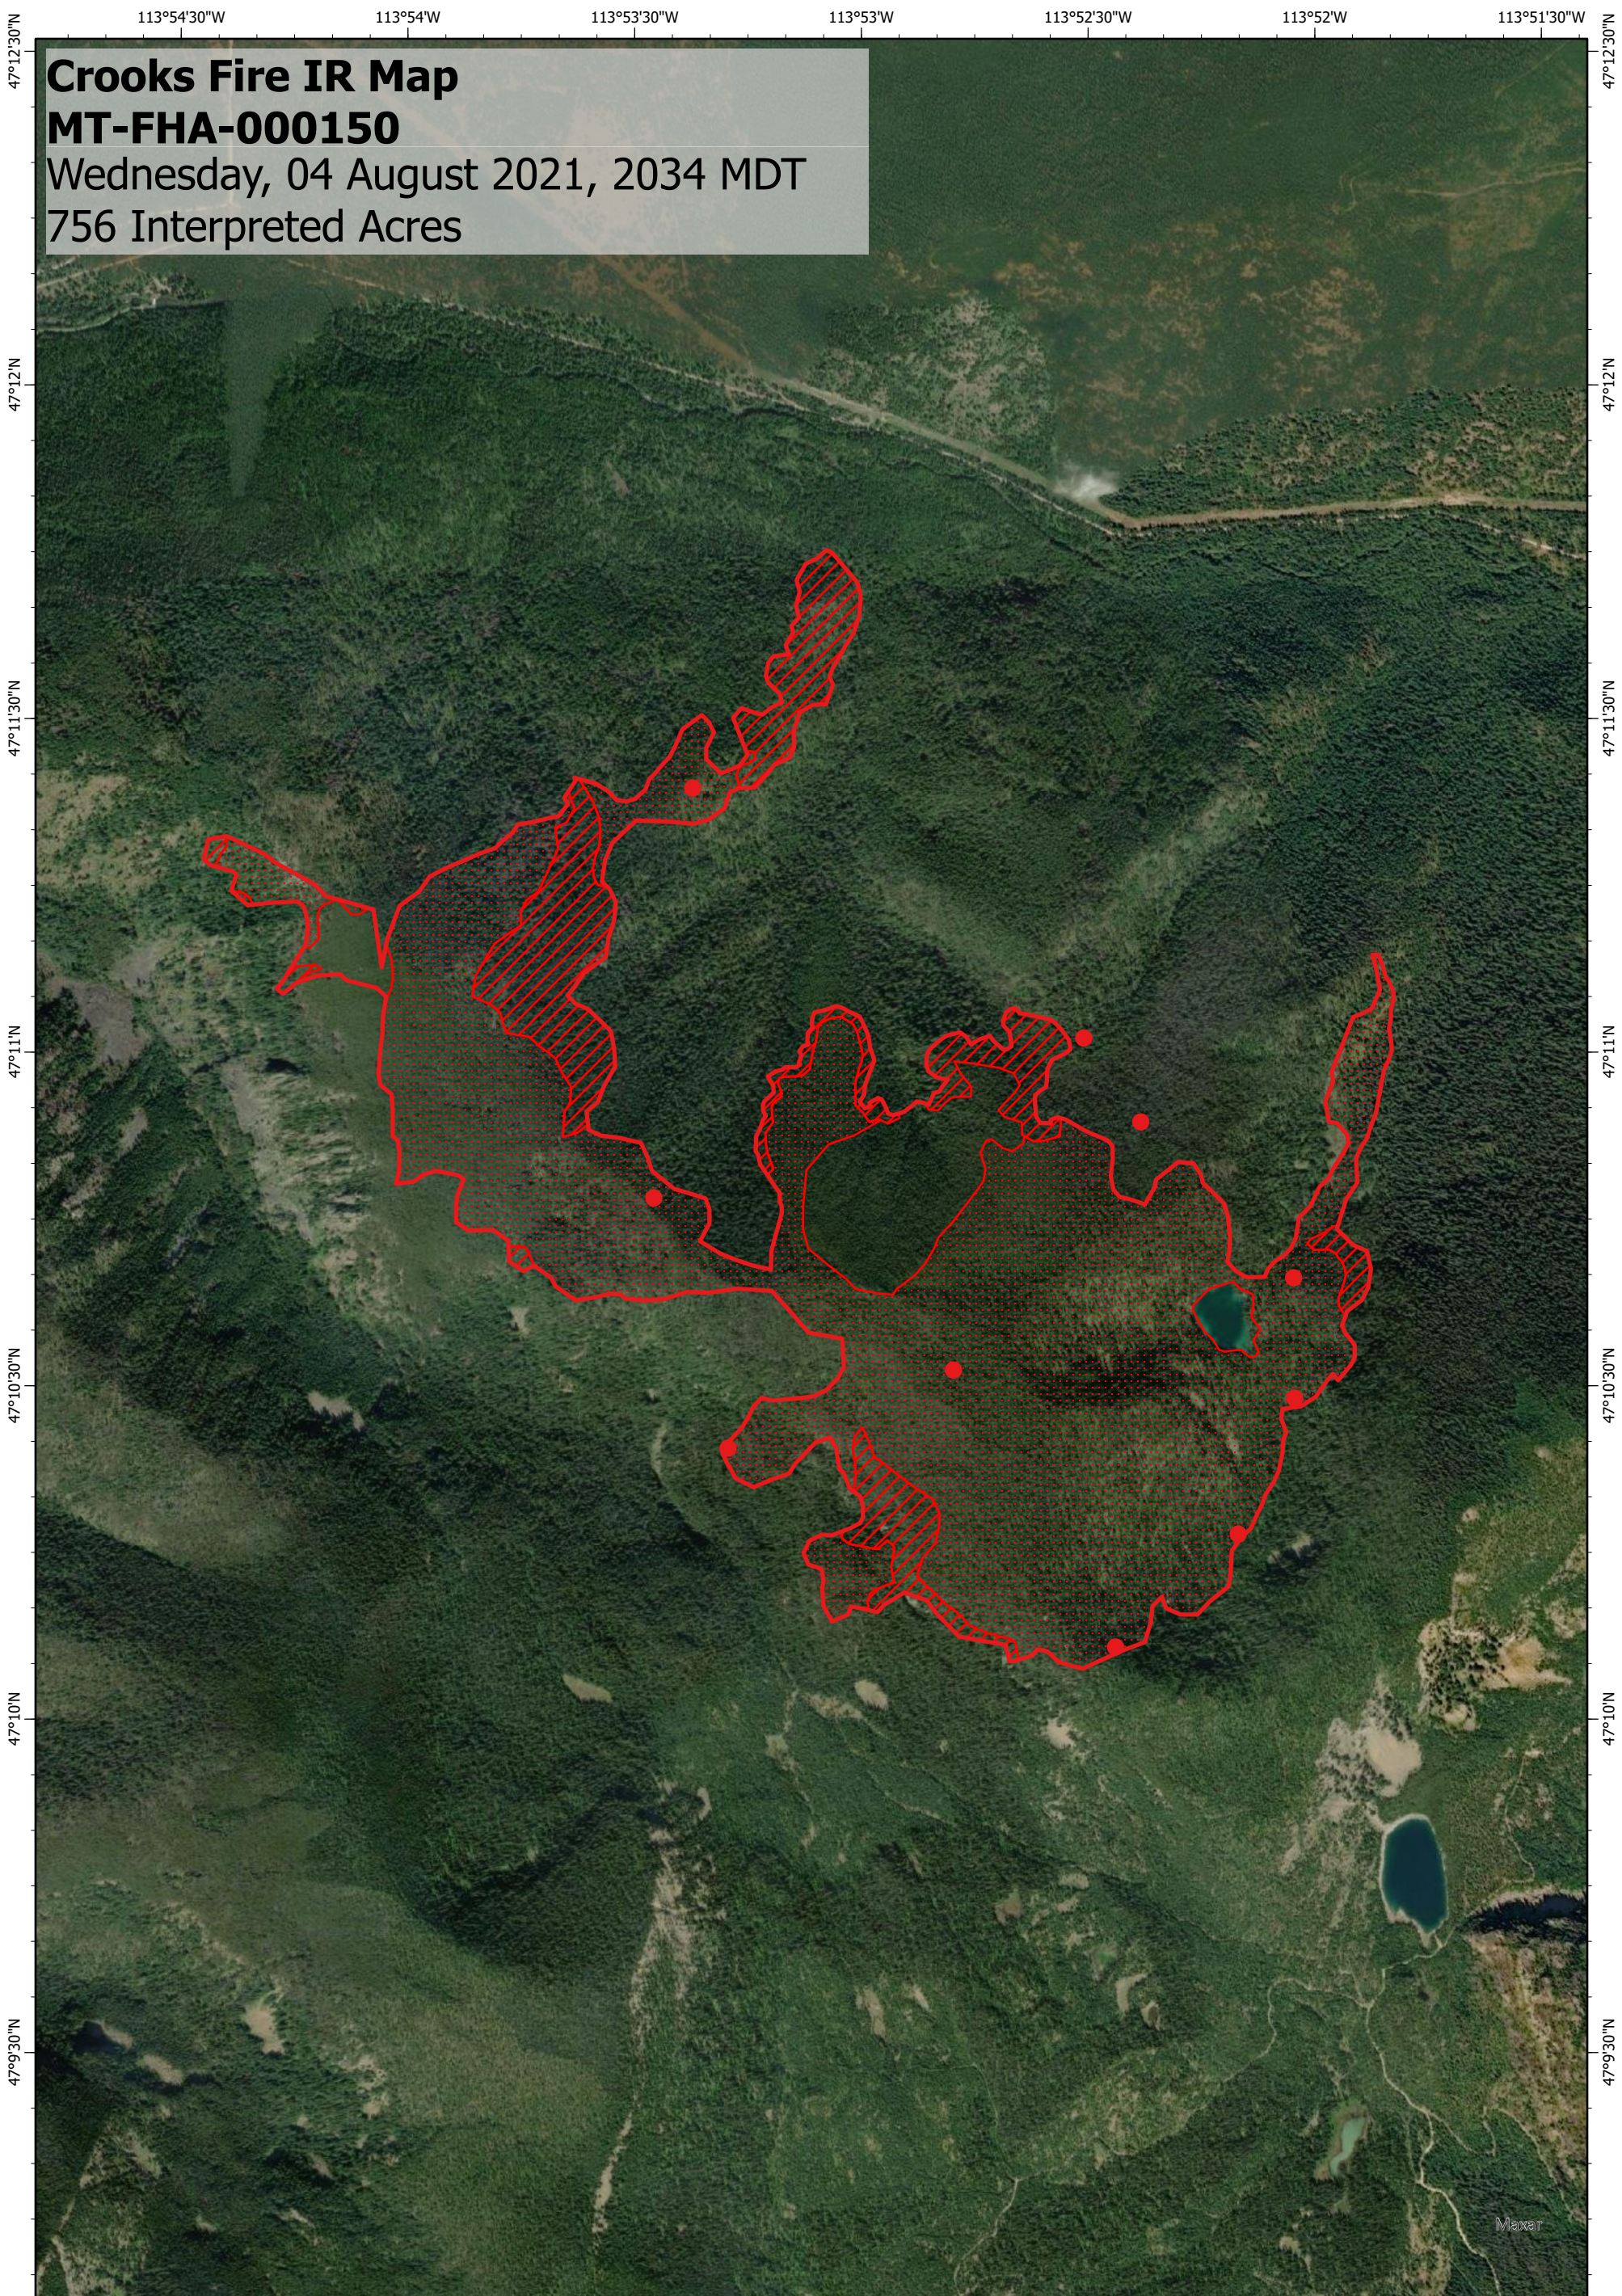

Crooks Fire IR Map
MT-FHA-000150
Wednesday, 04 August 2021, 2034 MDT
756 Interpreted Acres

Legend

- Isolated Heat
- ▭ Burn Perimeter
- ▨ Intense Heat
- ▤ Scattered Heat

Scale: 1:25,000
Projection: WGS 1984
Produced by: Owyhee Air Research, LLC
IR Interpreter: D. Merriman
Contact: fire@owyheear.com (208) 442-5405