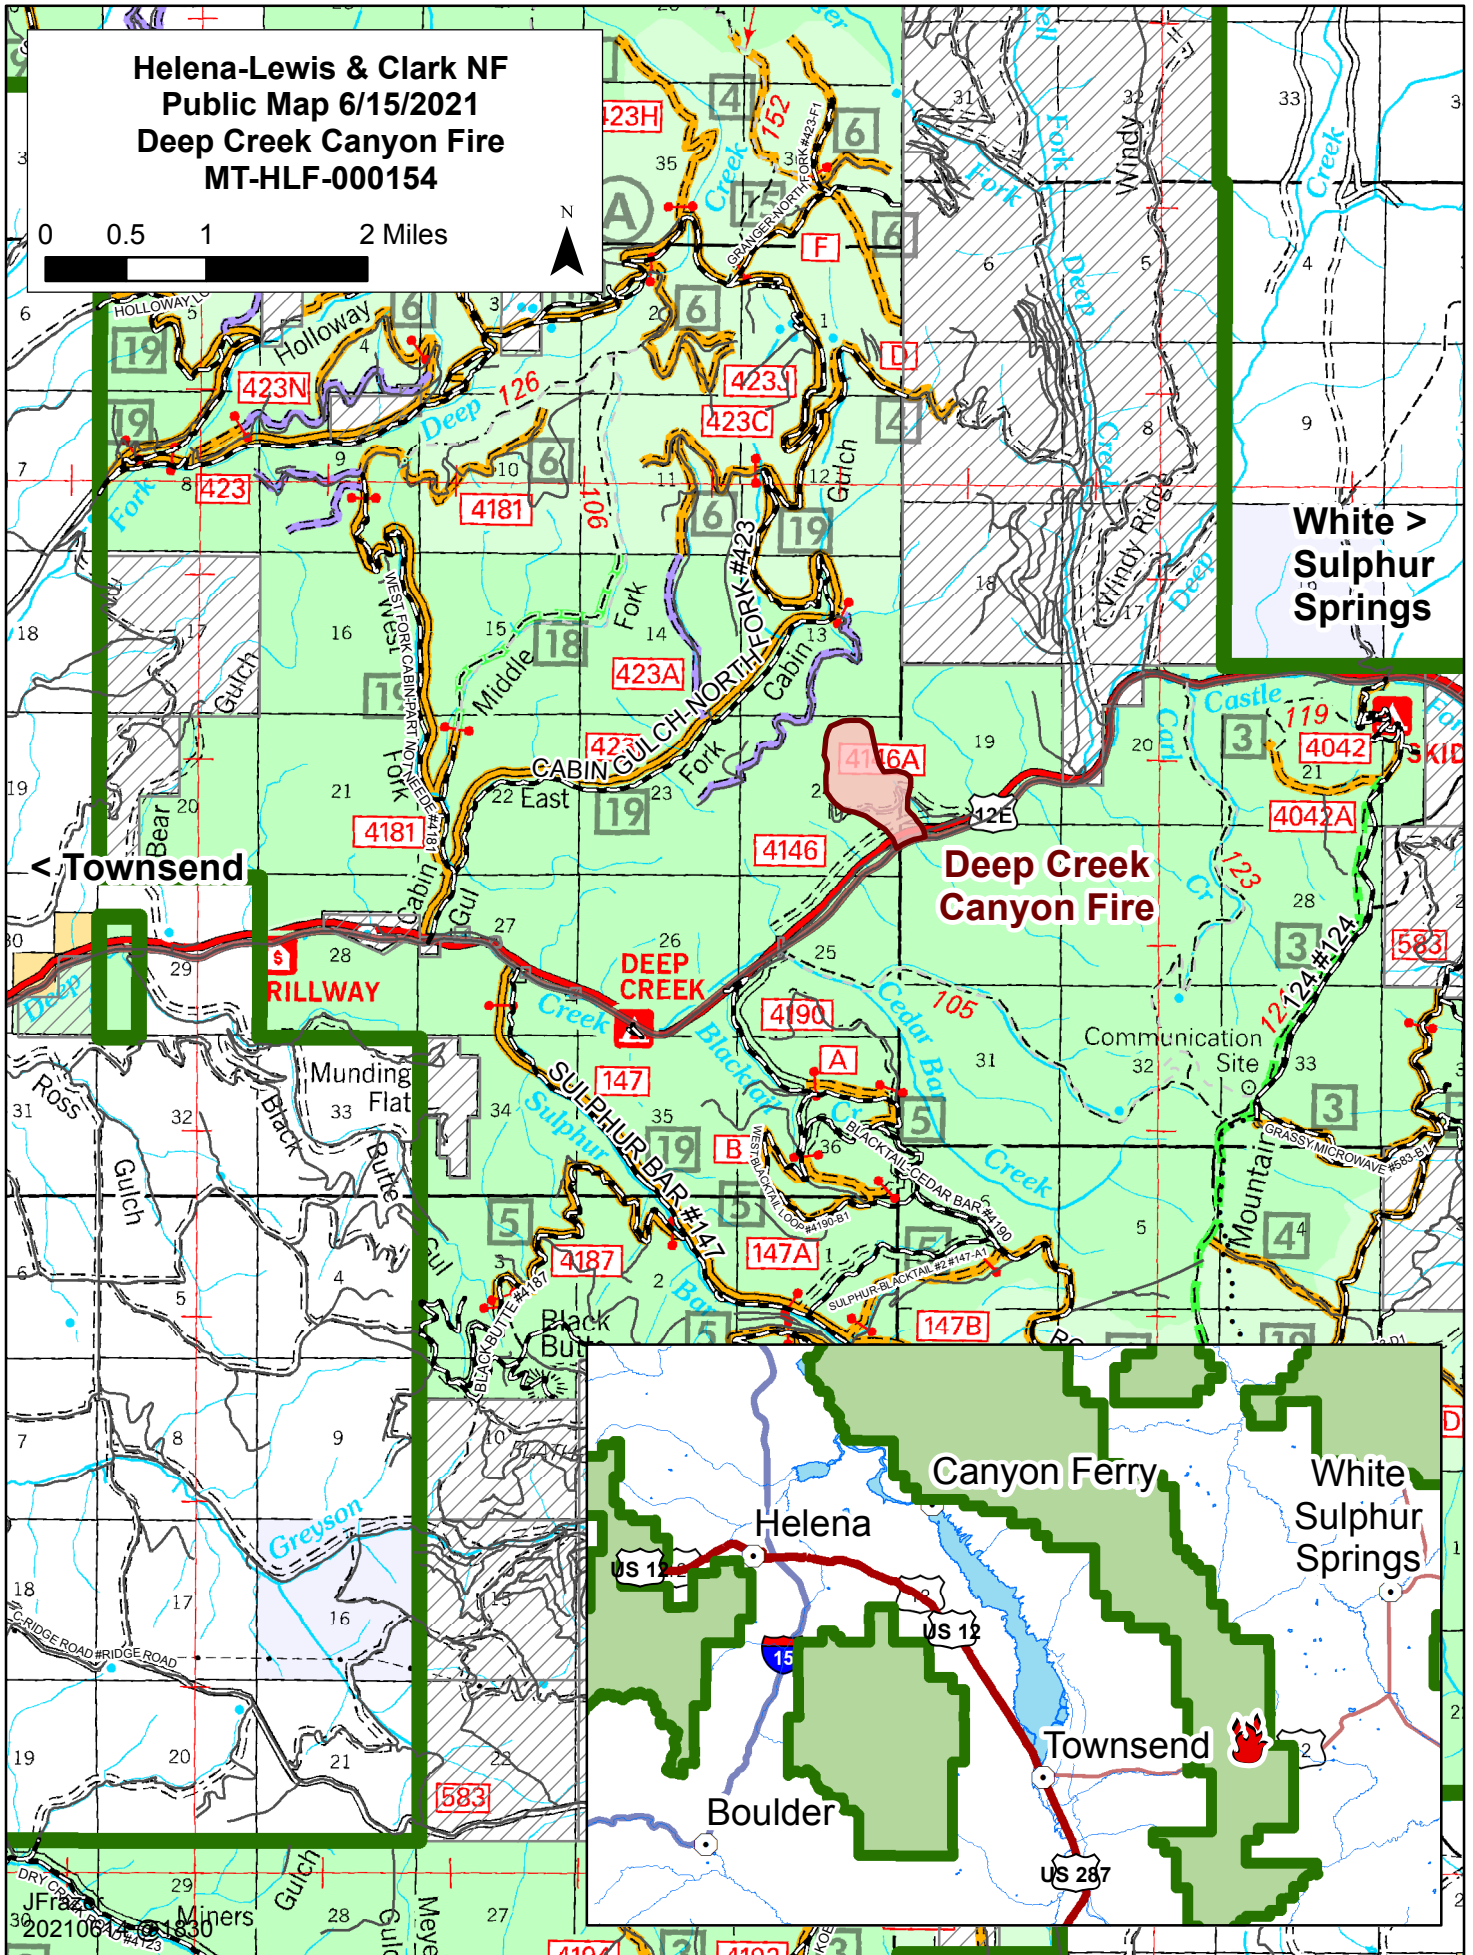

Helena-Lewis & Clark NF
Public Map 6/15/2021
Deep Creek Canyon Fire
MT-HLF-000154

0 0.5 1 2 Miles

White Sulphur Springs

Deep Creek Canyon Fire

Townsend

RILLWAY

Canyon Ferry

White Sulphur Springs

Helena

Boulder

Townsend

US 287

US 12

US 12