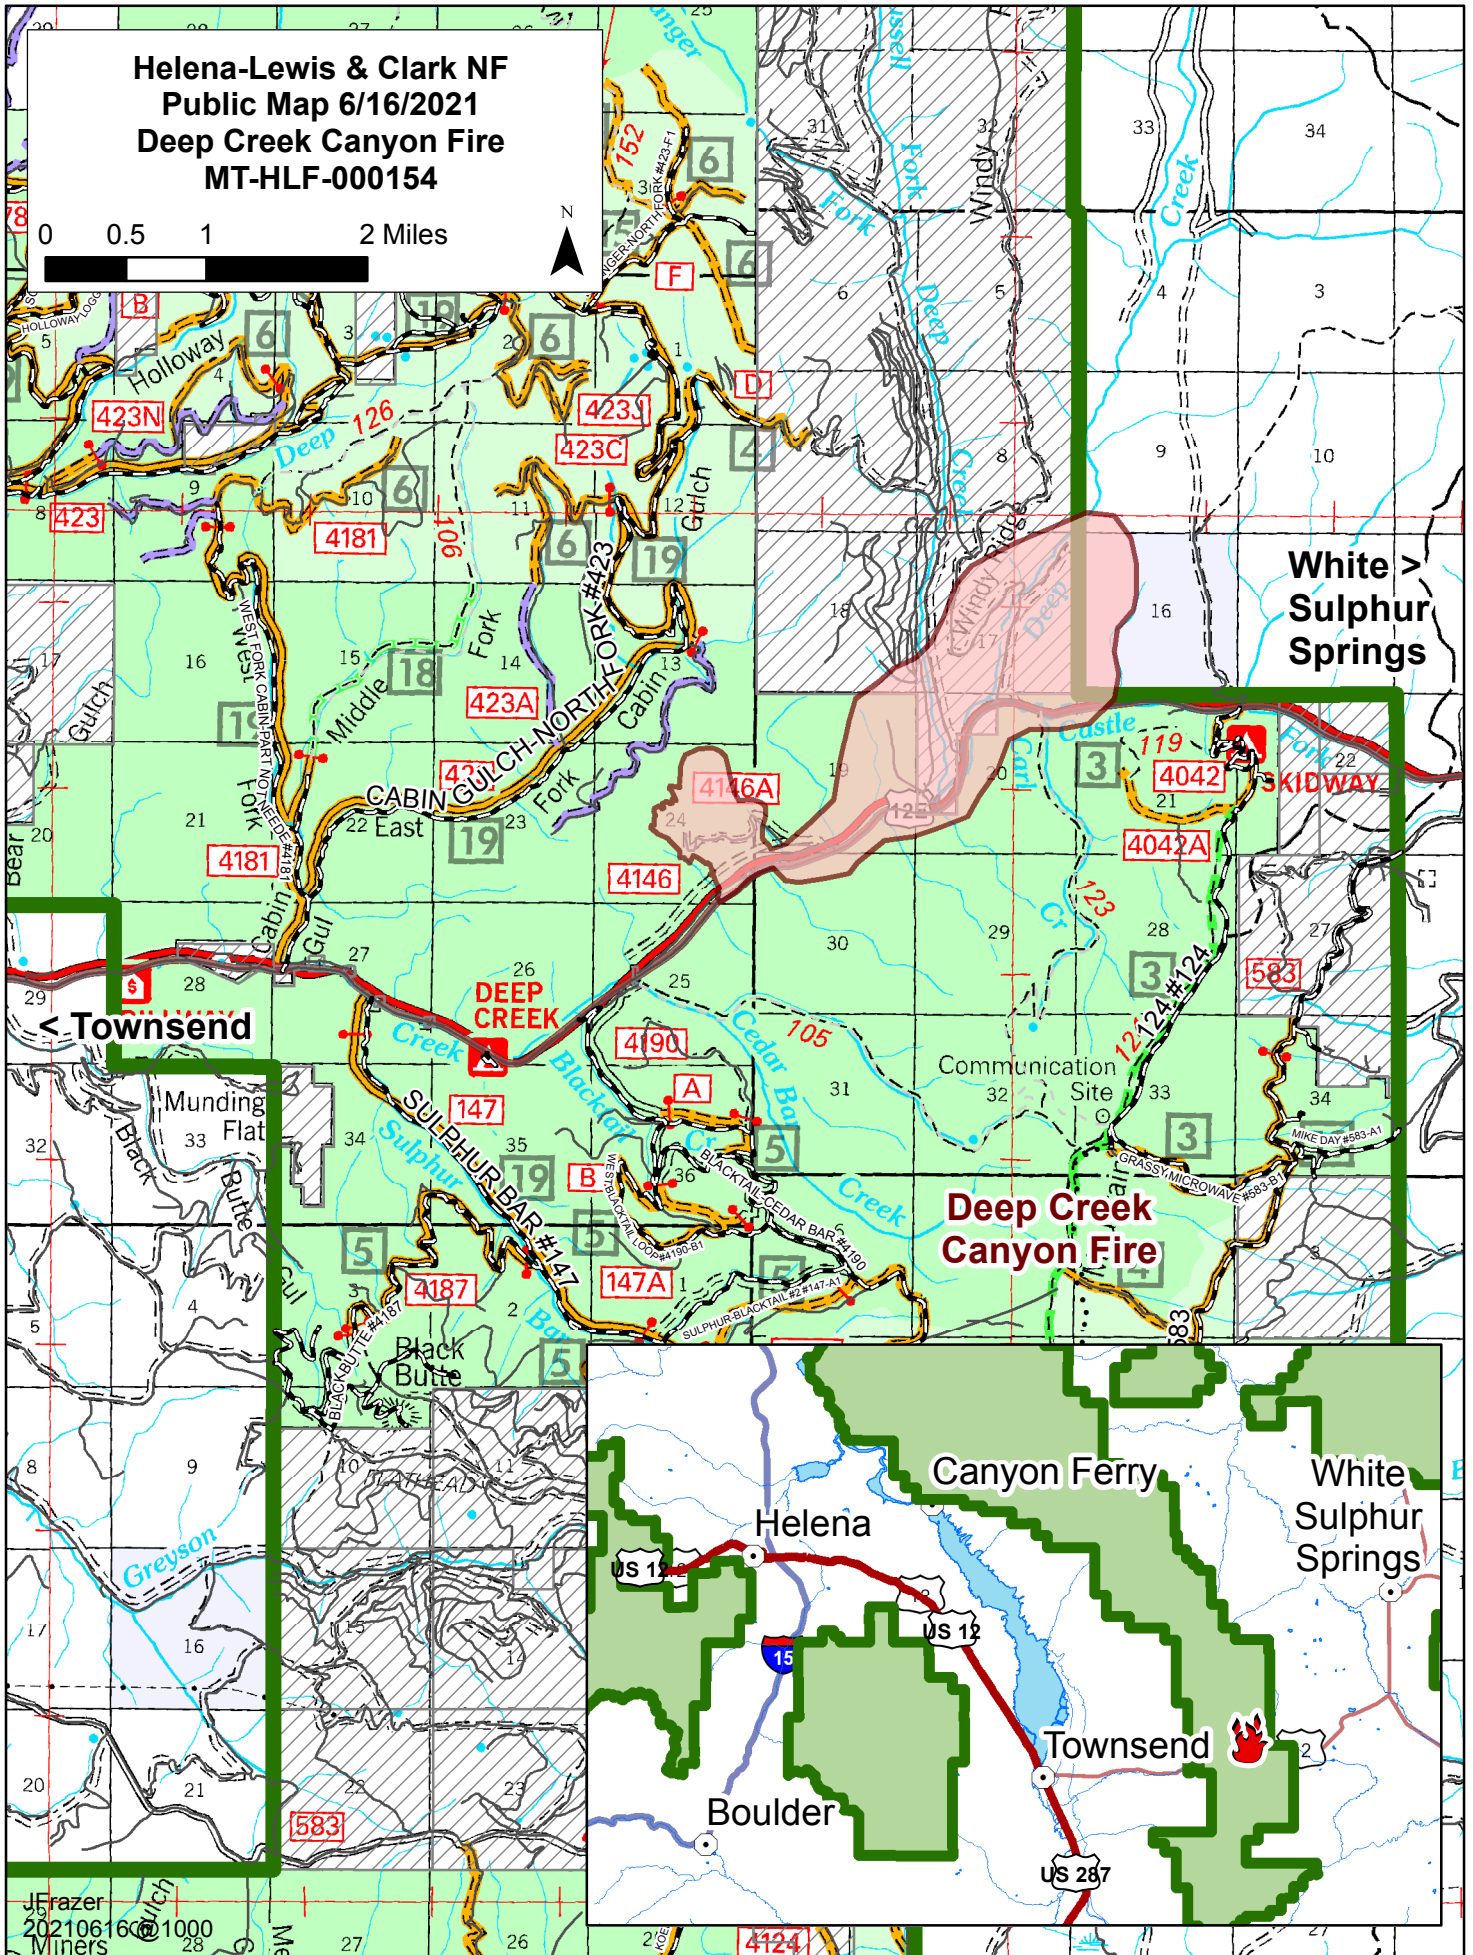

Helena-Lewis & Clark NF
Public Map 6/16/2021
Deep Creek Canyon Fire
MT-HLF-000154

0 0.5 1 2 Miles

White Sulphur Springs

Townsend

Deep Creek Canyon Fire

Canyon Ferry

Helena

White Sulphur Springs

Boulder

Townsend

US 287