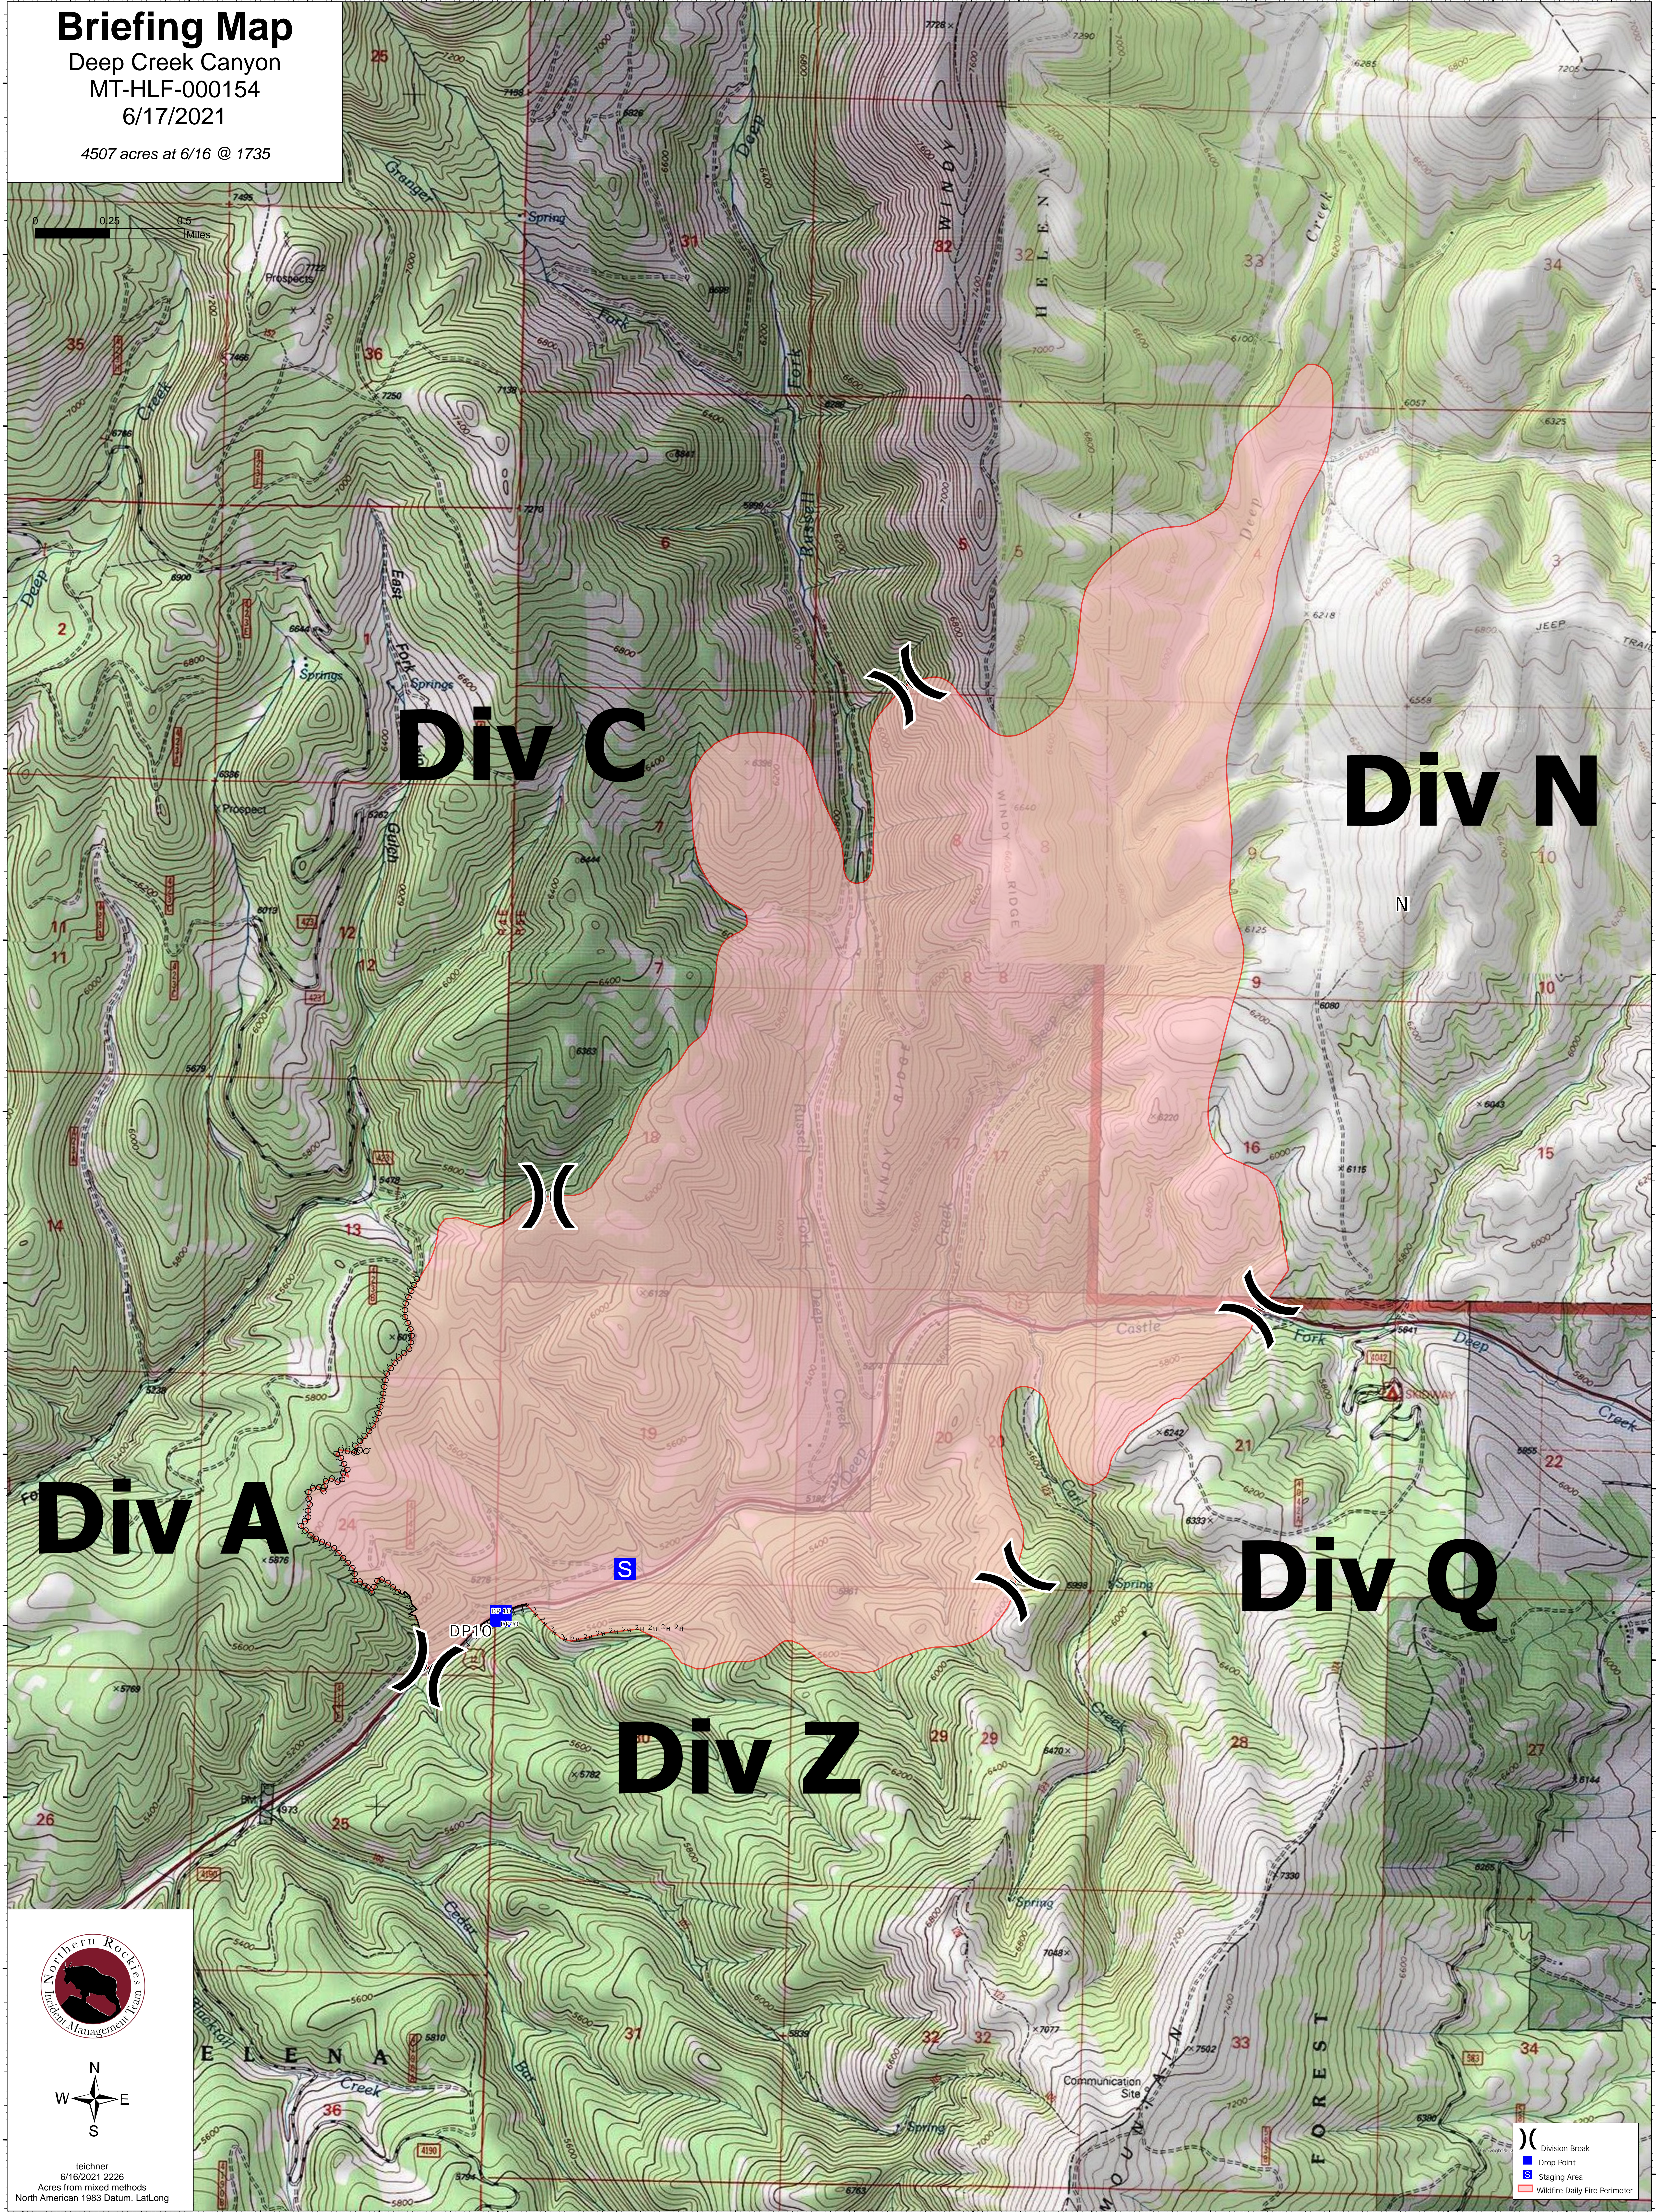

Briefing Map

Deep Creek Canyon

MT-HLF-000154

6/17/2021

4507 acres at 6/16 @ 1735

Div C

Div N

Div A

Div Q

Div Z

teichner
6/16/2021 2226
Acres from mixed methods
North American 1983 Datum, Lat/Long

() Division Break
■ Drop Point
■ Staging Area
■ Wildfire Daily Fire Perimeter