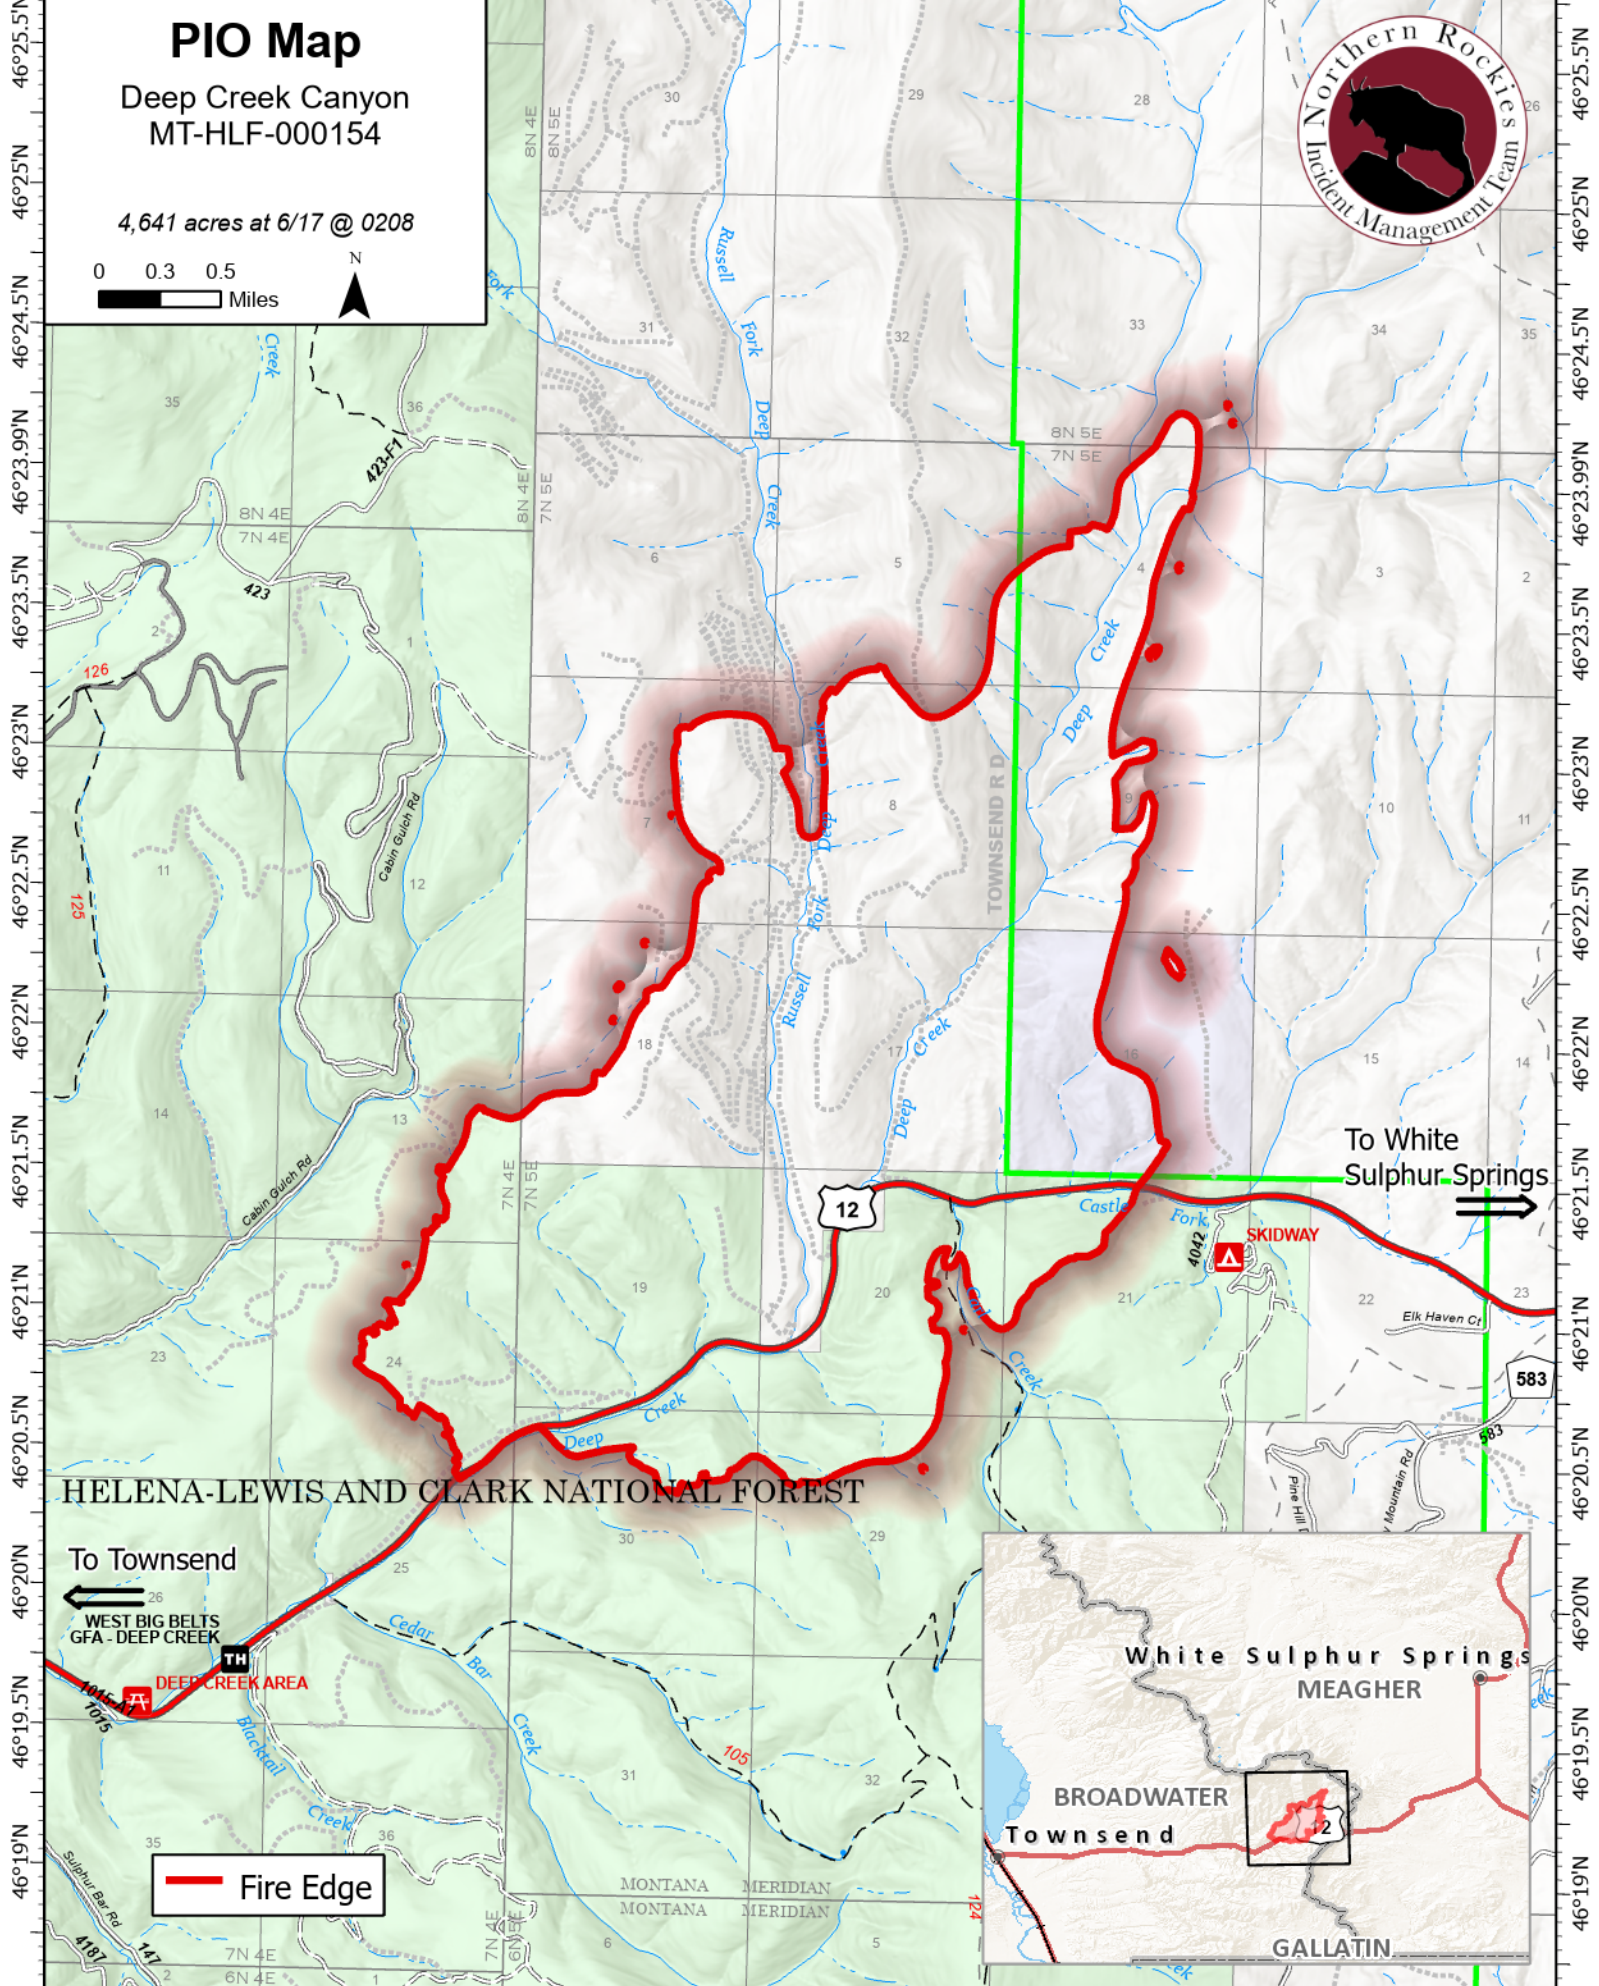

111°12'W 111°11'W 111°10'W 111°9.5'W 111°9'W 111°8.5'W 111°8'W 111°7.5'W 111°7'W 111°6.5'W 111°5.5'W 111°5'W 111°4.5'W

PIO Map

Deep Creek Canyon MT-HLF-000154

4,641 acres at 6/17 @ 0208

HELENA-LEWIS AND CLARK NATIONAL FOREST

To Townsend
WEST BIG BELTS
GFA - DEEP CREEK

To White Sulphur Springs

— Fire Edge

111°11.5'W 111°10.5'W 111°9.5'W 111°9'W 111°8.5'W 111°8'W 111°7.5'W 111°7'W 111°6.5'W 111°5.5'W 111°5'W 111°4.5'W