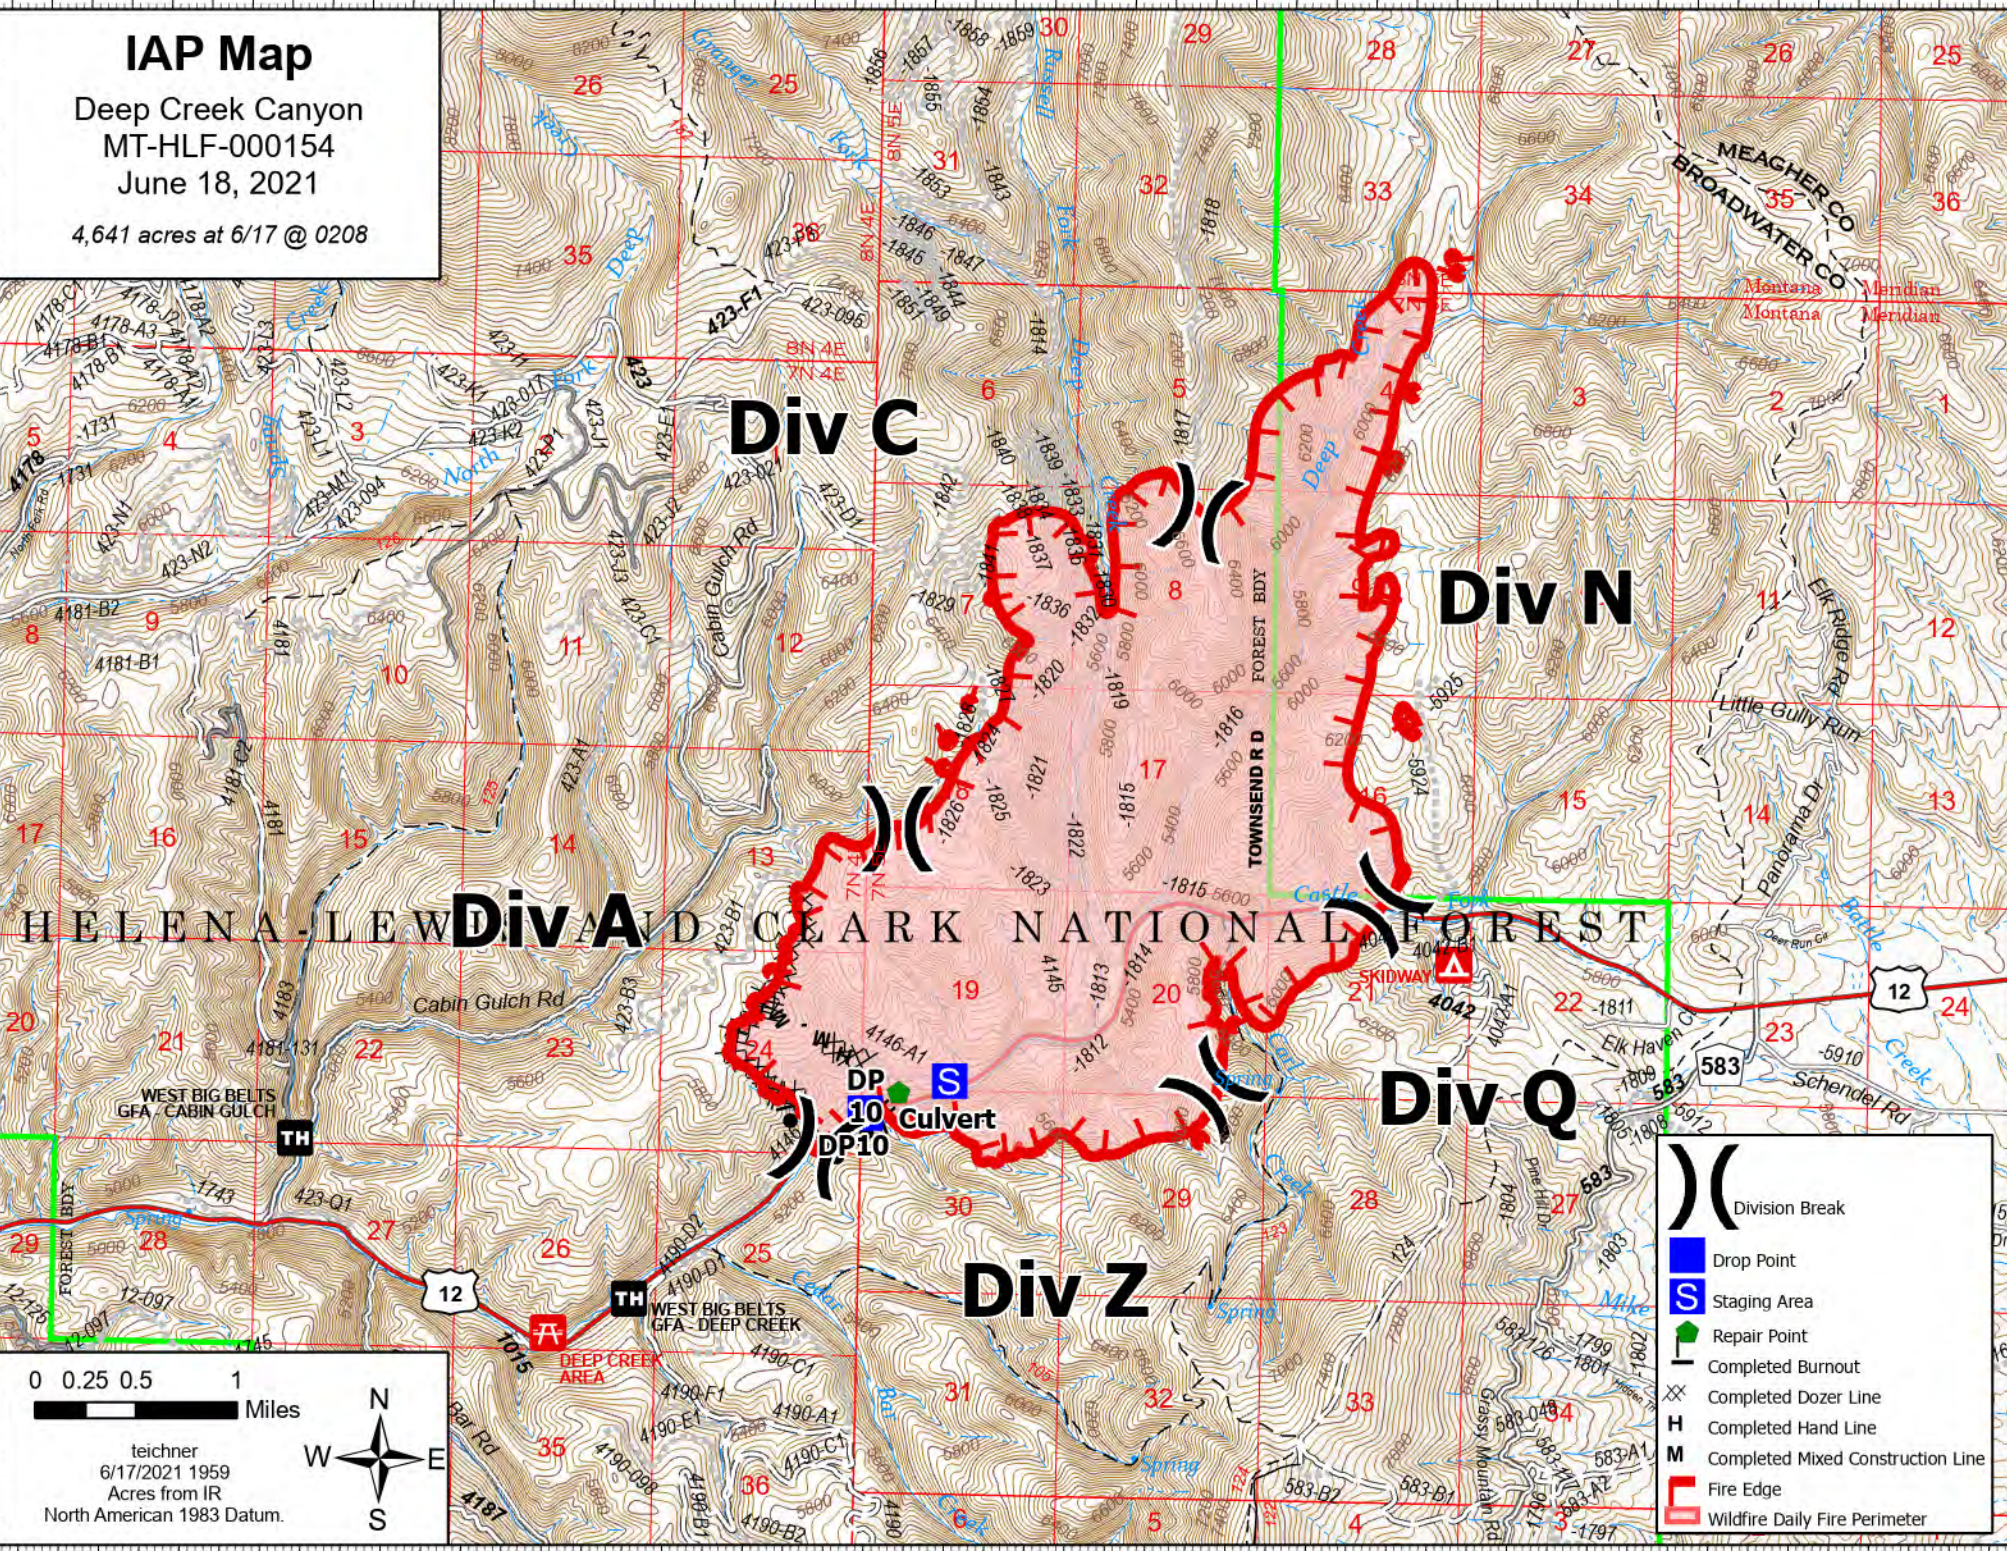

**IAP Map**  
 Deep Creek Canyon  
 MT-HLF-000154  
 June 18, 2021  
 4,641 acres at 6/17 @ 0208

- Division Break
- Drop Point
- Staging Area
- Repair Point
- Completed Burnout
- Completed Hand Line
- Completed Mixed Construction Line
- Fire Edge
- Wildfire Daily Fire Perimeter