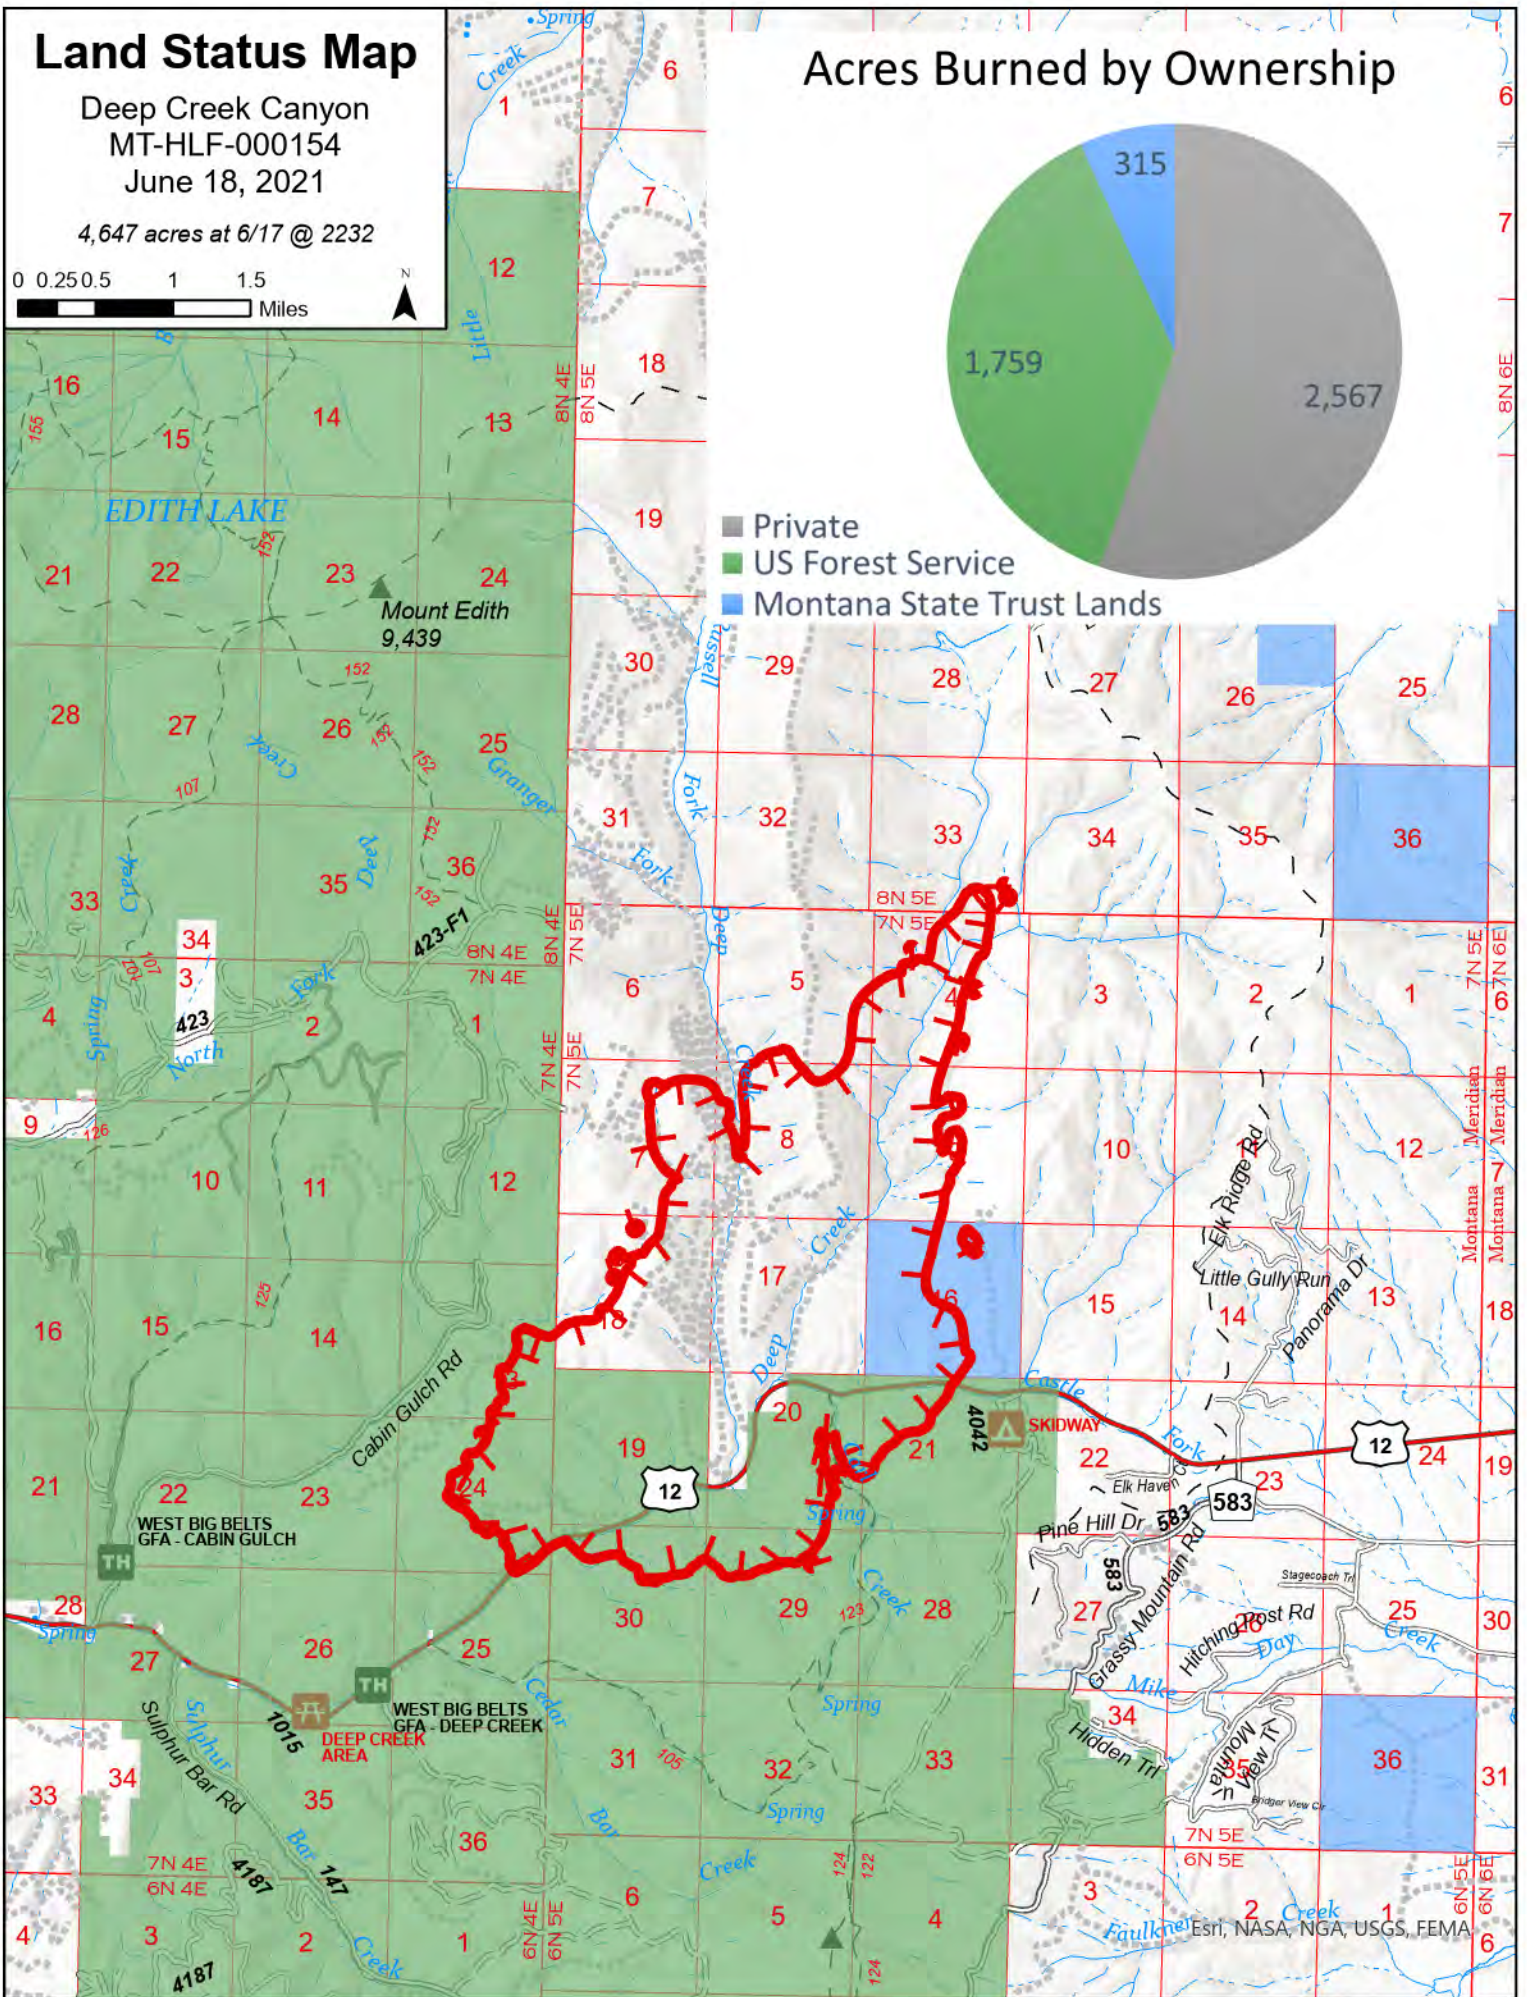

Land Status Map

Deep Creek Canyon
MT-HLF-000154
June 18, 2021

4,647 acres at 6/17 @ 2232

Acres Burned by Ownership

- Private
- US Forest Service
- Montana State Trust Lands

Esri, NASA, NGA, USGS, FEMA