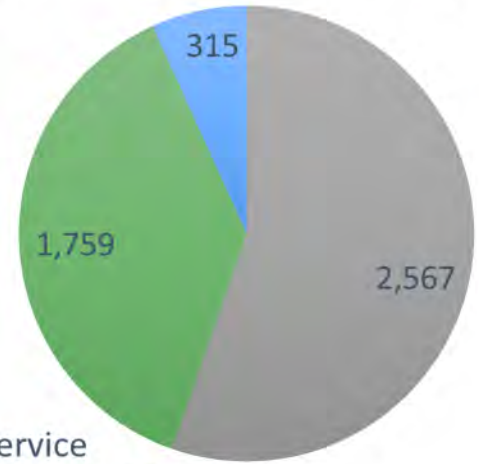

Land Status Map

Deep Creek Canyon
MT-HLF-000154
June 18, 2021

4,647 acres at 6/17 @ 2232

Acres Burned by Ownership

- Private
- US Forest Service
- Montana State Trust Lands

Esri, NASA, NGA, USGS, FEMA