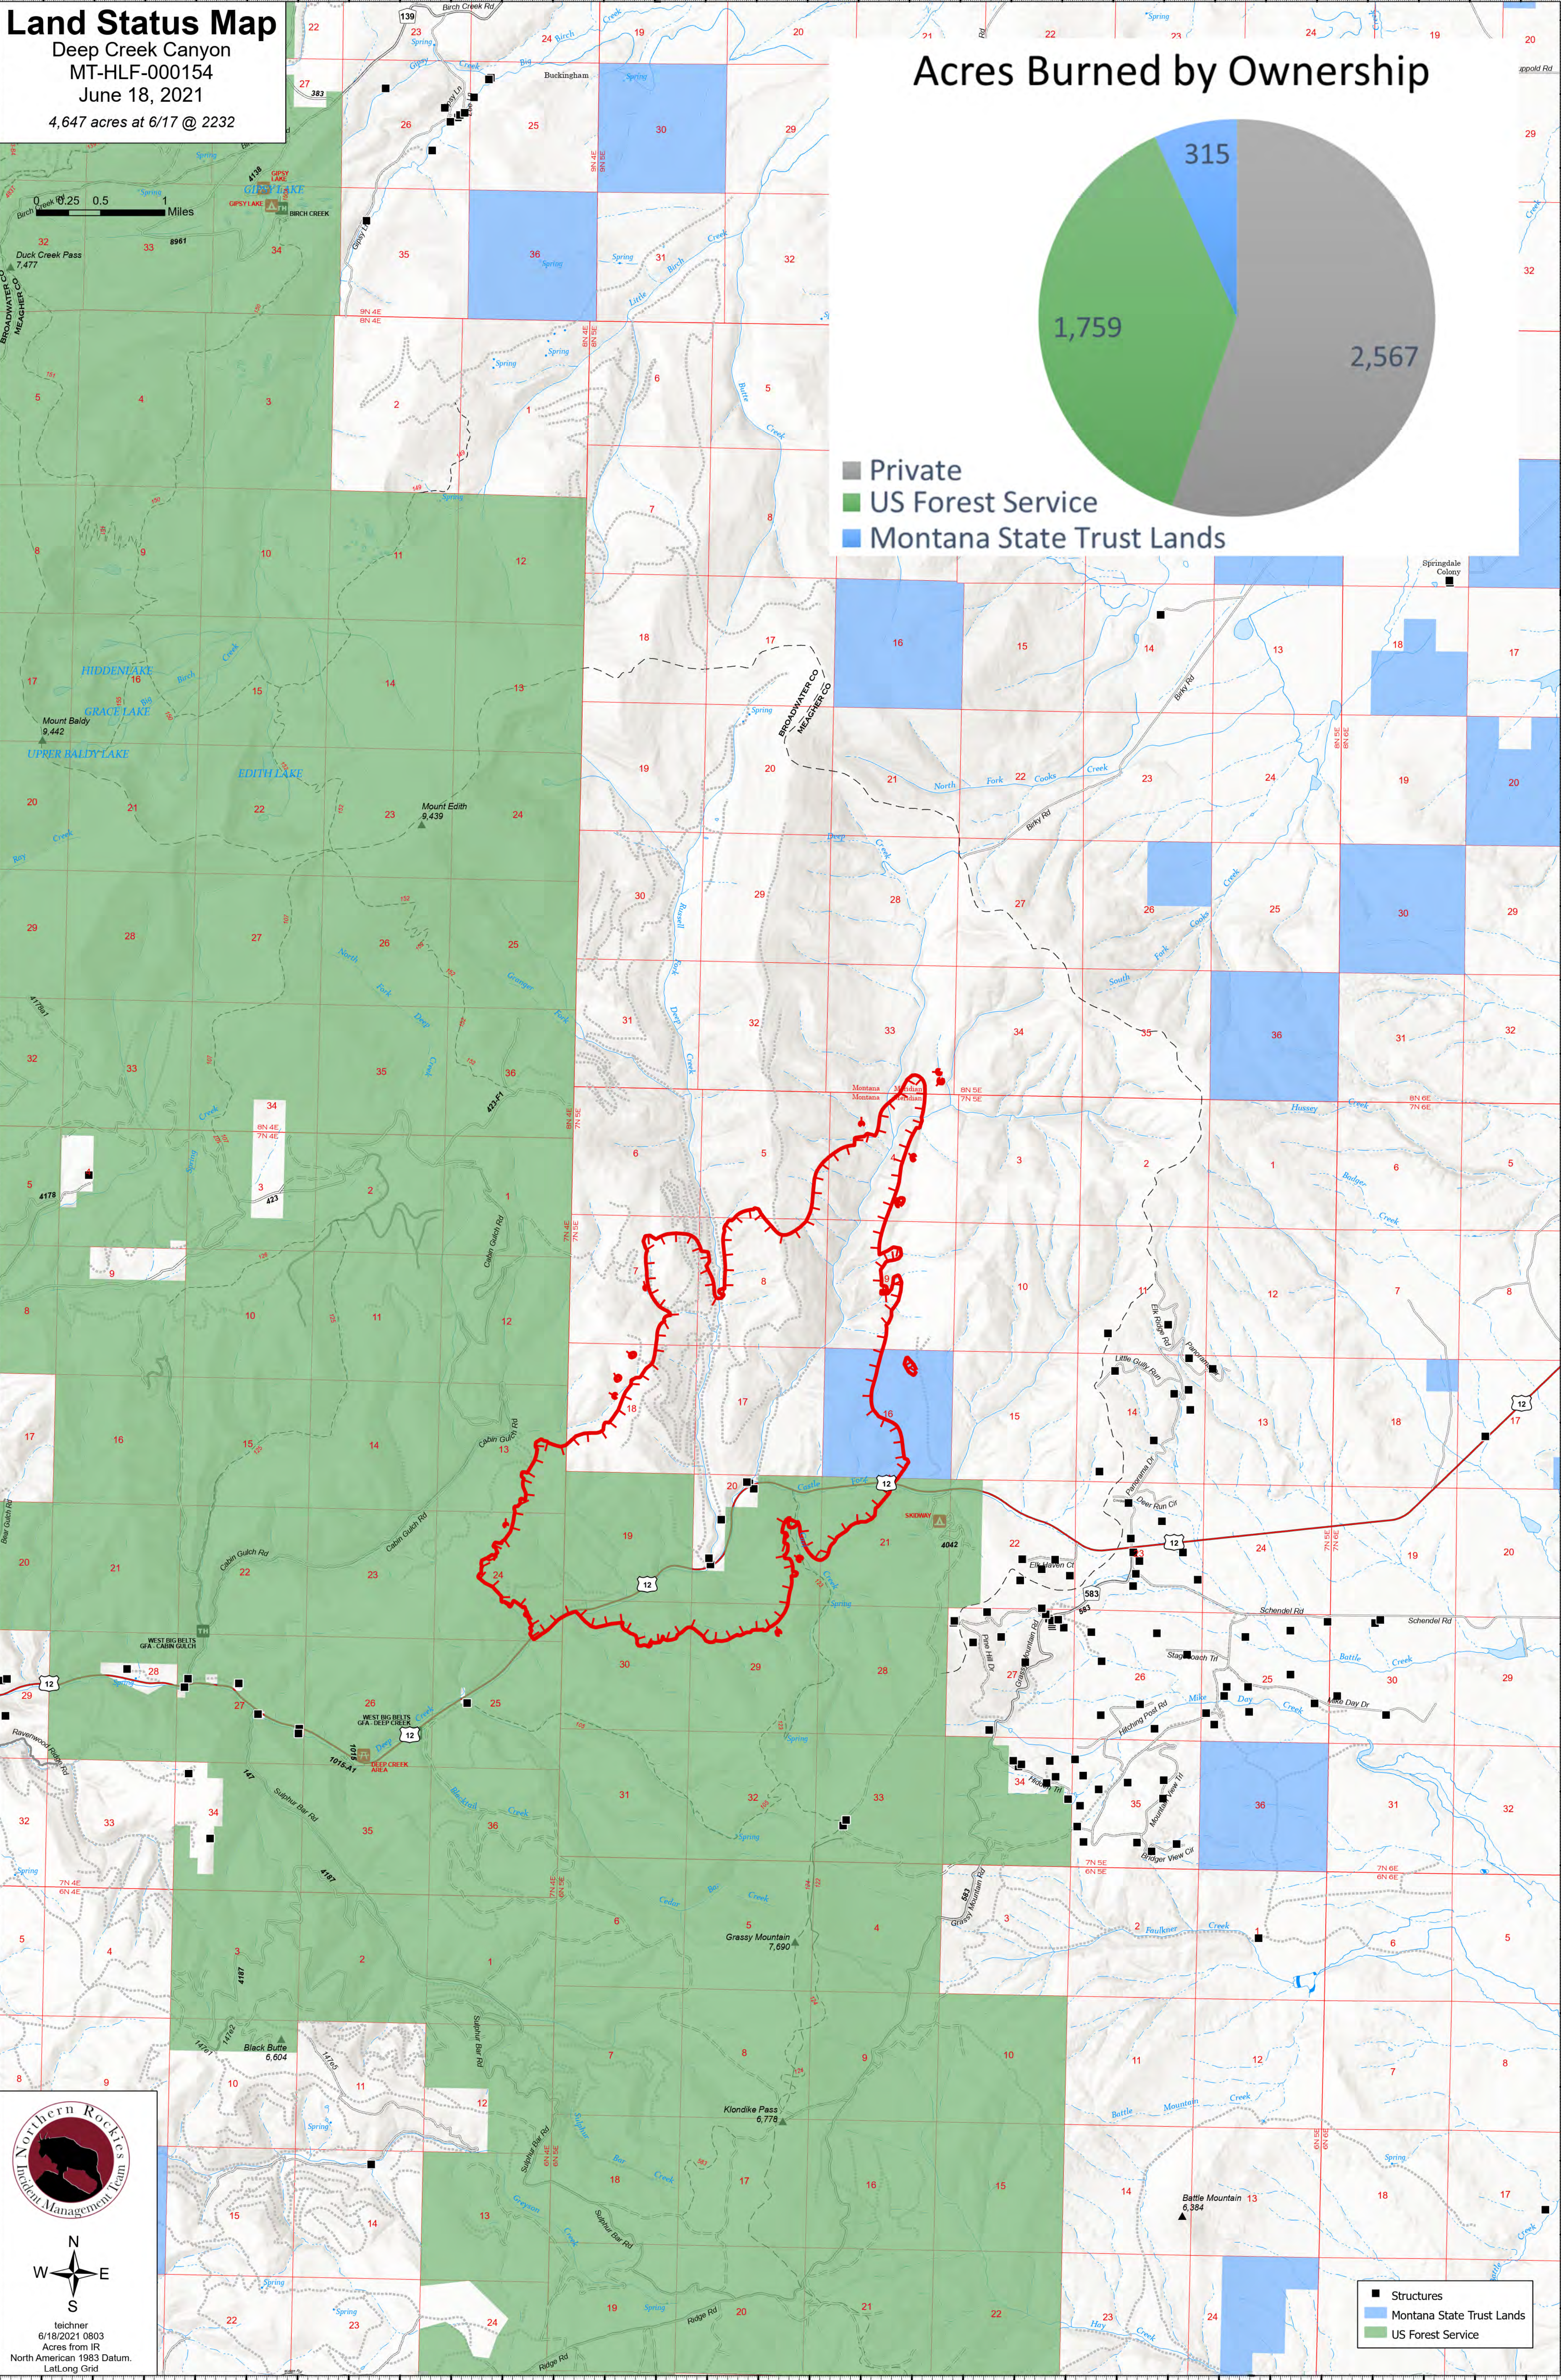

Land Status Map

Deep Creek Canyon
MT-HLF-000154

June 18, 2021

4,647 acres at 6/17 @ 2232

Acres Burned by Ownership

- Private
- US Forest Service
- Montana State Trust Lands

teichner
6/18/2021 0803
Acres from IR
North American 1983 Datum.
Lat/Long Grid

- Structures
- Montana State Trust Lands
- US Forest Service