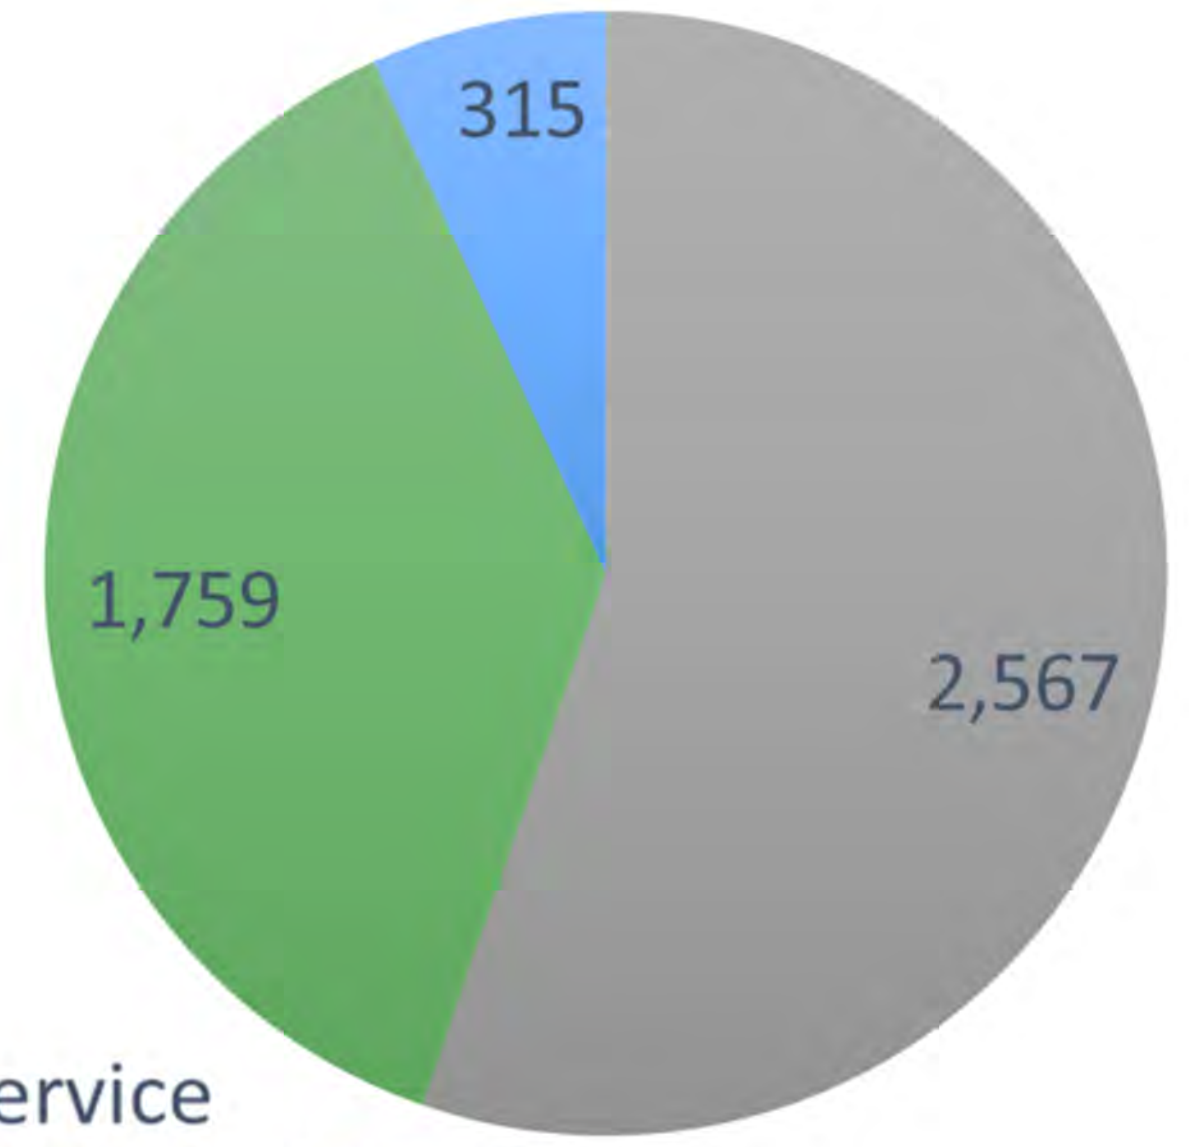

Land Status Map

Deep Creek Canyon
MT-HLF-000154

June 18, 2021

4,647 acres at 6/17 @ 2232

Acres Burned by Ownership

- Private
- US Forest Service
- Montana State Trust Lands

teichner
6/18/2021 0803
Acres from IR
North American 1983 Datum.
Lat/Long Grid