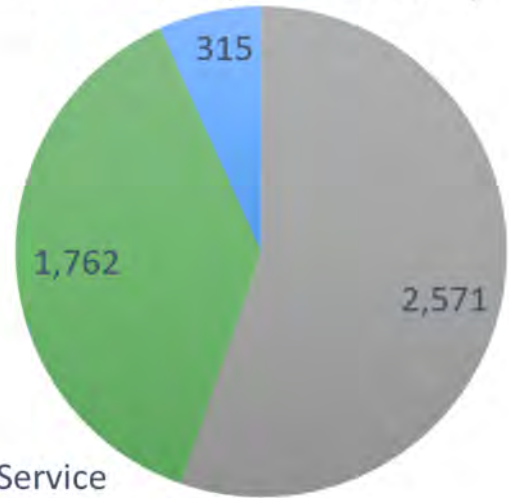

Land Status Map

Deep Creek Canyon
MT-HLF-000154
June 19, 2021
4,648 acres at 6/18 @ 2201

Acres Burned by Ownership

- Private
- US Forest Service
- Montana State Trust Lands