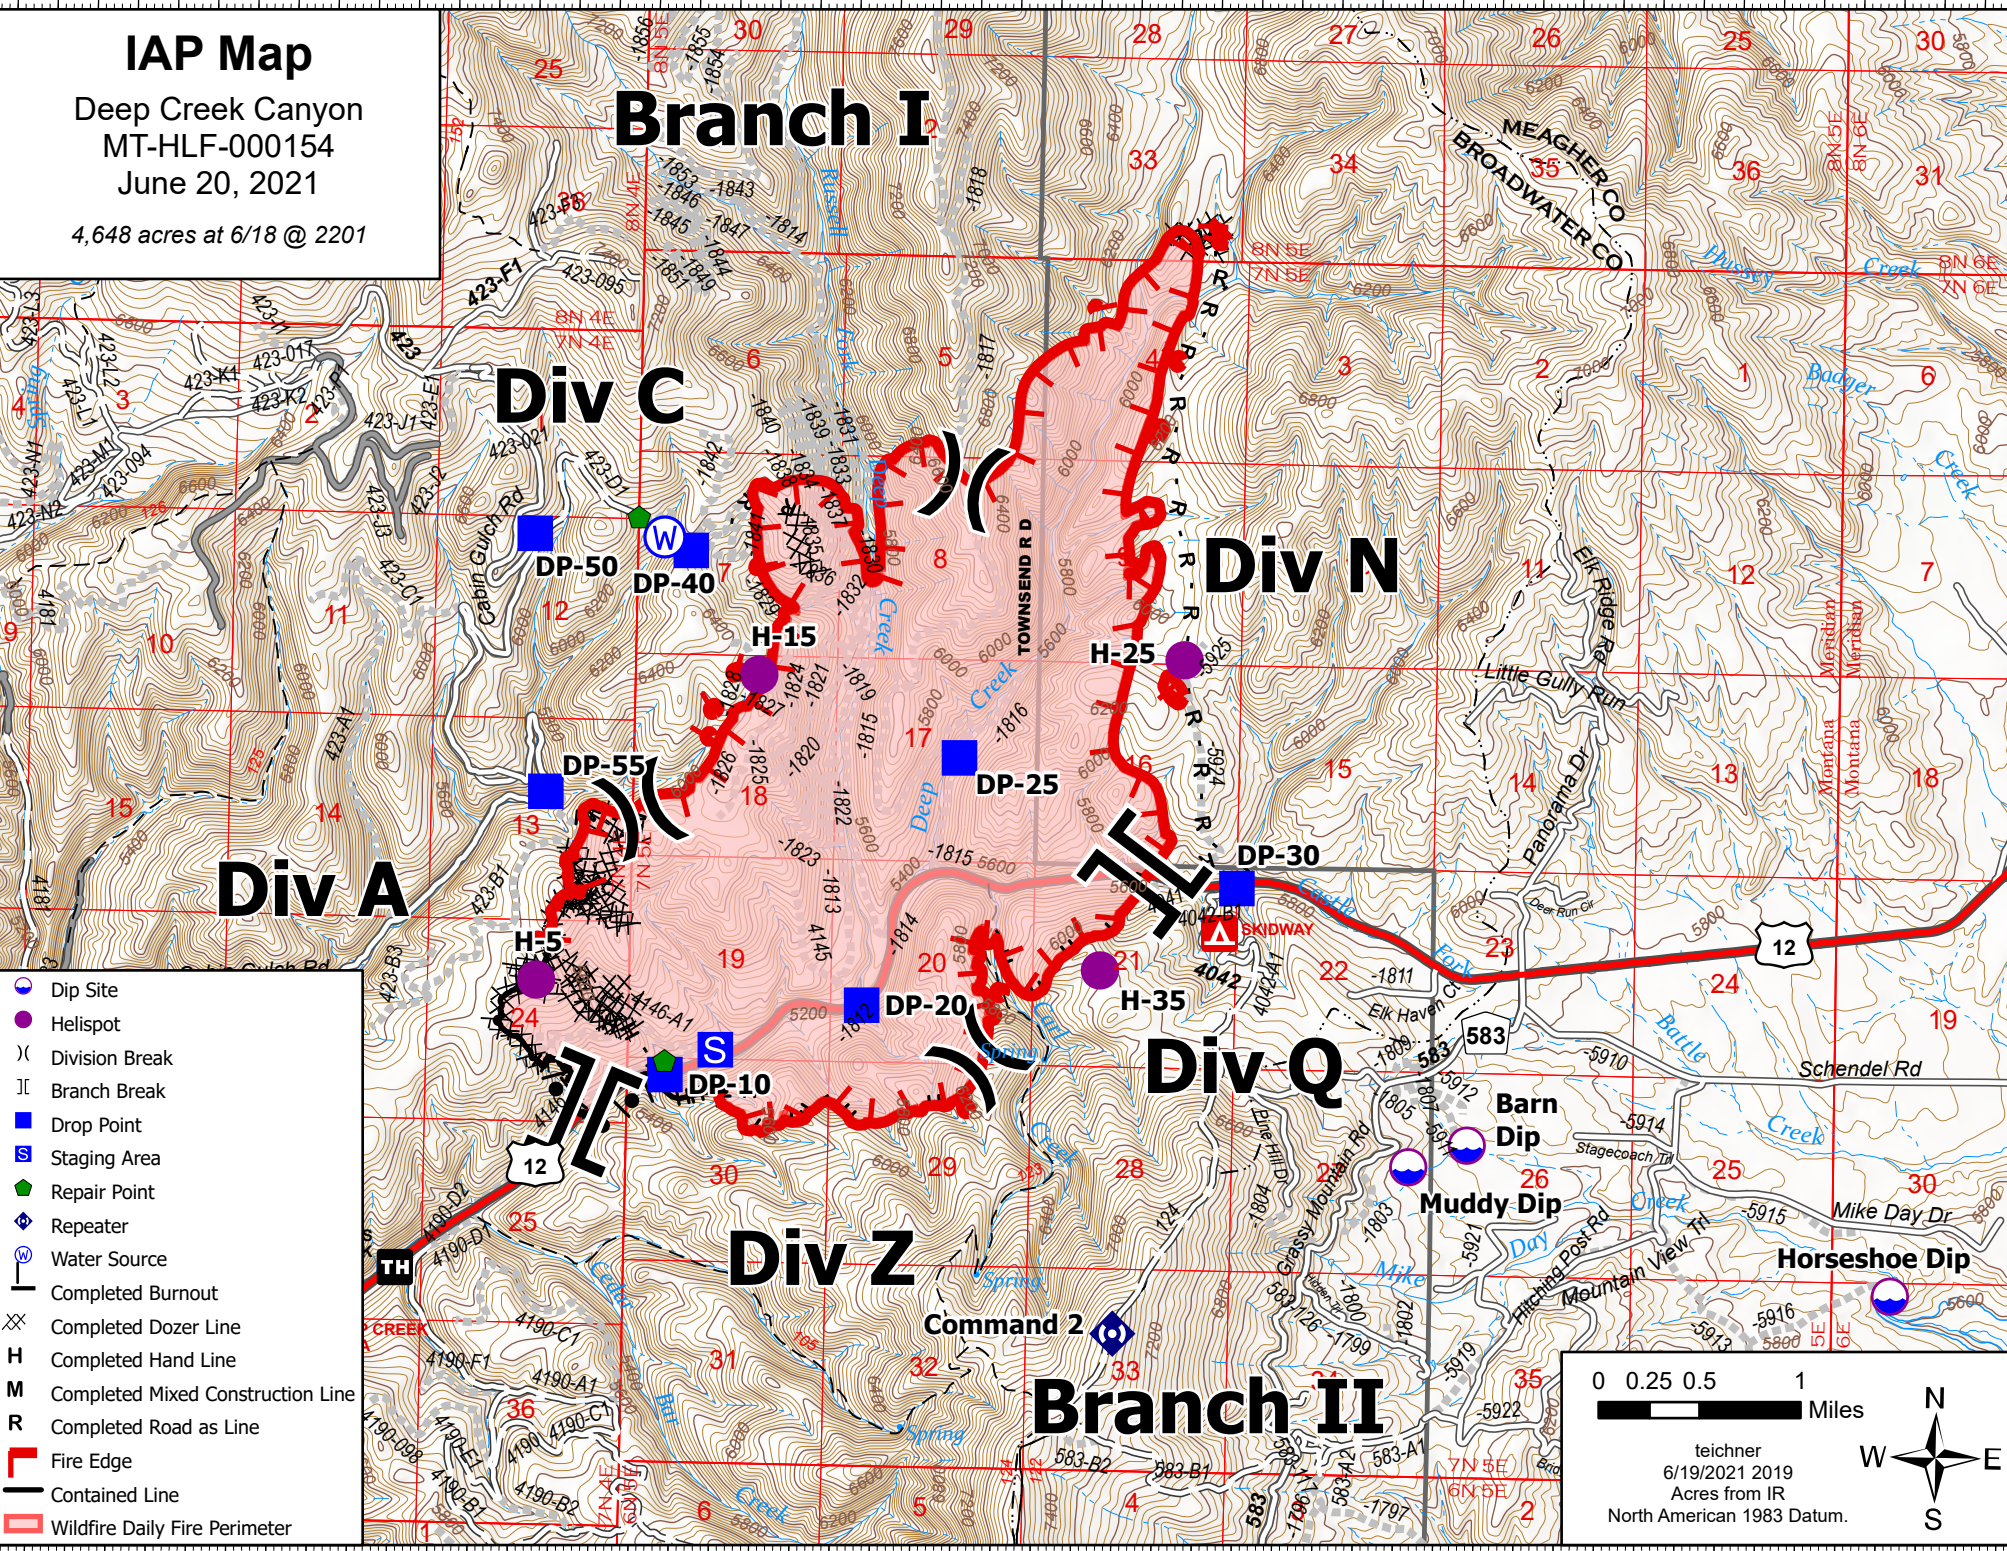

IAP Map
 Deep Creek Canyon
 MT-HLF-000154
 June 20, 2021
 4,648 acres at 6/18 @ 2201

- Dip Site
- Helispot
- Division Break
- Branch Break
- Drop Point
- Staging Area
- Repair Point
- Repeater
- Water Source
- Completed Burnout
- Completed Dozer Line
- Completed Hand Line
- Completed Mixed Construction Line
- Completed Road as Line
- Fire Edge
- Contained Line
- Wildfire Daily Fire Perimeter

0 0.25 0.5 1 Miles

teichner
 6/19/2021 2019
 Acres from IR
 North American 1983 Datum.