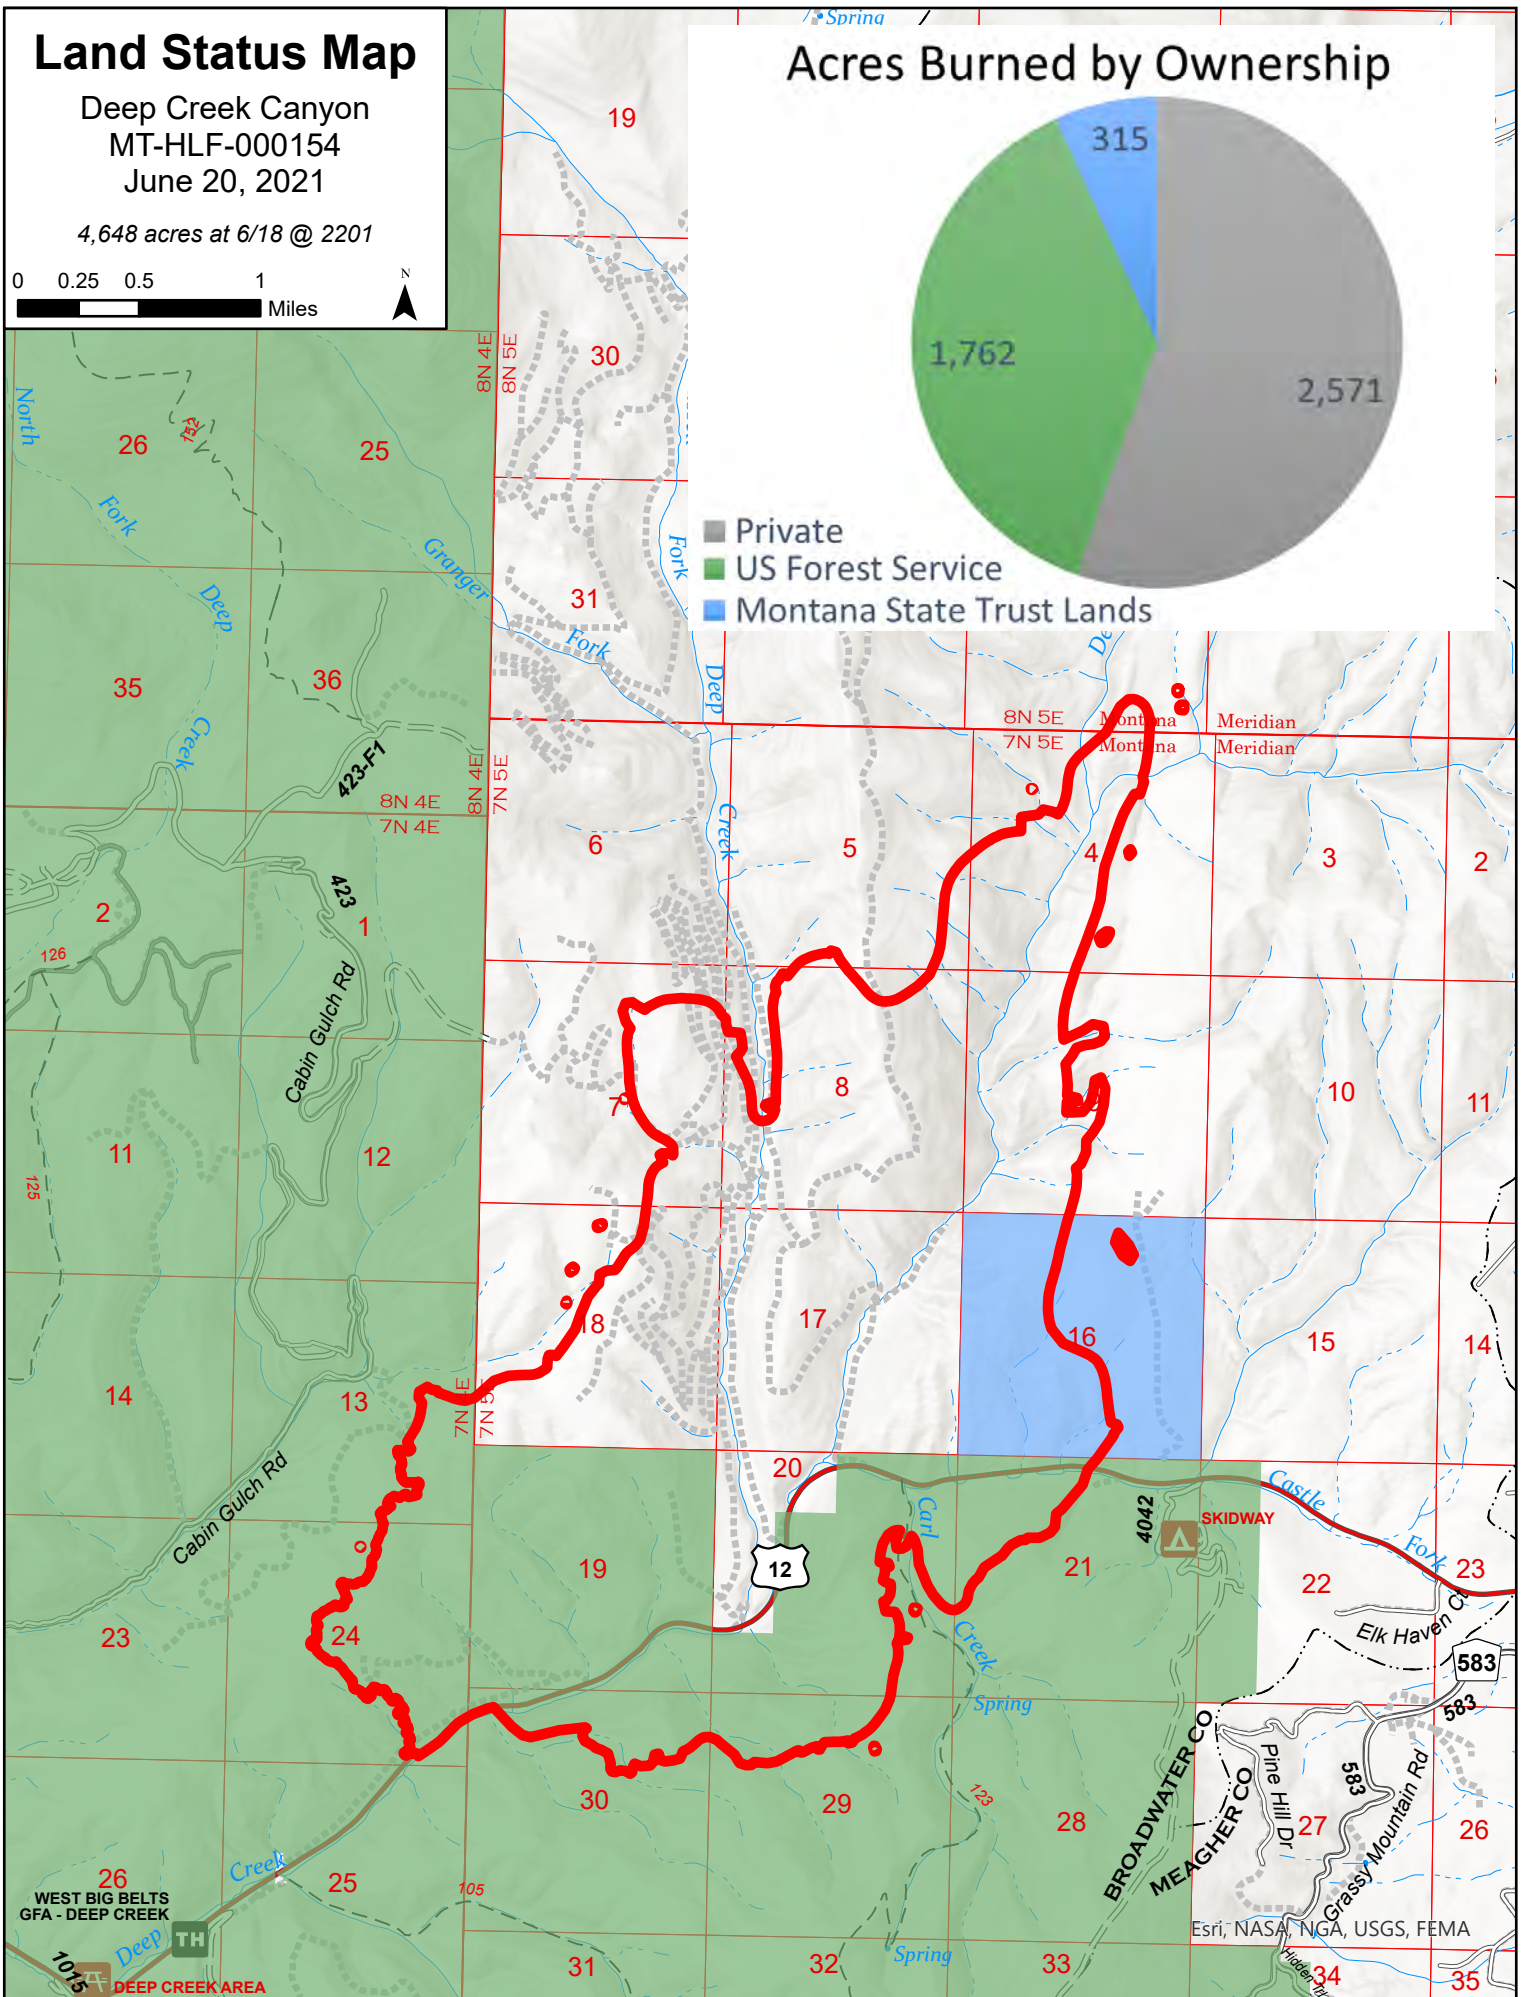

Land Status Map

Deep Creek Canyon
MT-HLF-000154
June 20, 2021

4,648 acres at 6/18 @ 2201

Acres Burned by Ownership

- Private
- US Forest Service
- Montana State Trust Lands

WEST BIG BELTS
GFA - DEEP CREEK

Esri, NASA, NGA, USGS, FEMA