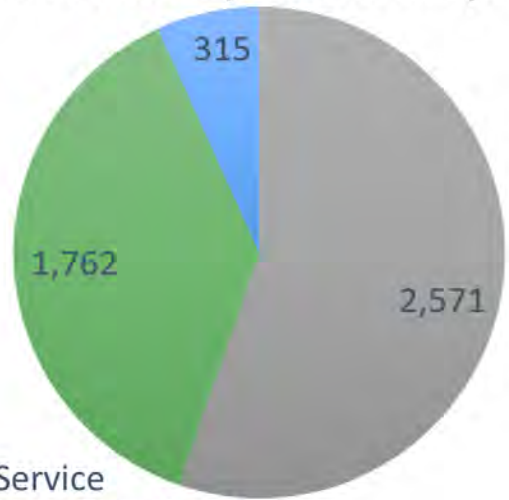

Land Status Map

Deep Creek Canyon
MT-HLF-000154
June 20, 2021

4,648 acres at 6/18 @ 2201

Acres Burned by Ownership

- Private
- US Forest Service
- Montana State Trust Lands

WEST BIG BELTS
GFA - DEEP CREEK

Esri, NASA, NGA, USGS, FEMA