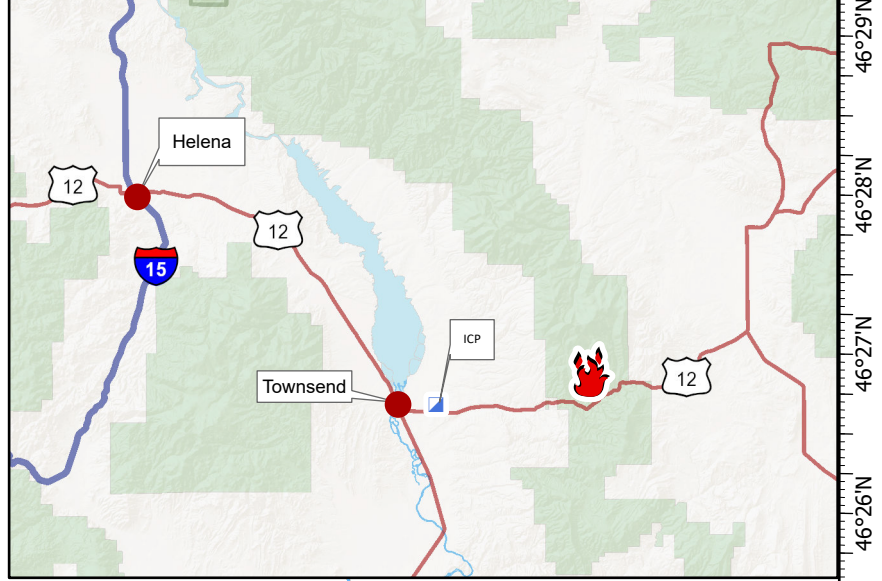

111°15.5'W 111°14'W 111°13'W 111°12'W 111°11'W 111°10'W 111°9'W 111°8'W 111°7'W 111°6.01'W 111°5'W 111°4'W 111°3'W

Transportation
Deep Creek Canyon
MT-HLF-000154
6/20/21
 4,648 acres at 6/18 @ 2201

- (X) Division Break
- (||) Branch Break
- Drop Point
- Staging Area
- ◆ Repeater
- ▭ Wildfire Daily Fire Perimeter
- ▭ Forest Service Wilderness Areas

0 1 2 Miles

6/19/2021 1957
 Acres from IR
 North American 1983 Datum, Lat/Long Grid

111°15'W 111°14'W 111°13'W 111°12'W 111°11'W 111°10'W 111°9'W 111°8'W 111°7'W 111°6.01'W 111°5'W 111°4'W 111°3'W 111°2'W