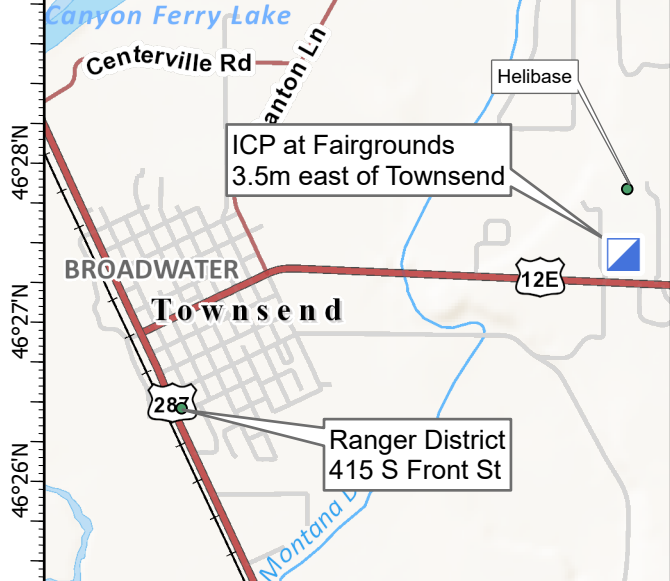

111°15.5'W 111°14'W 111°13'W 111°12'W 111°11'W 111°10'W 111°9'W 111°8'W 111°7'W 111°6.01'W 111°5'W 111°4'W 111°3'W

Transportation
Deep Creek Canyon
MT-HLF-000154
6/20/21
 4,648 acres at 6/18 @ 2201

- (X) Division Break
- (||) Branch Break
- Drop Point
- Staging Area
- ◆ Repeater
- ▭ Wildfire Daily Fire Perimeter
- ▭ Forest Service Wilderness Areas

0 1 2 Miles

6/19/2021 1957
 Acres from IR
 North American 1983 Datum, Lat/Long Grid

111°15'W 111°14'W 111°13'W 111°12'W 111°11'W 111°10'W 111°9'W 111°8'W 111°7'W 111°6.01'W 111°5'W 111°4'W 111°3'W 111°2'W