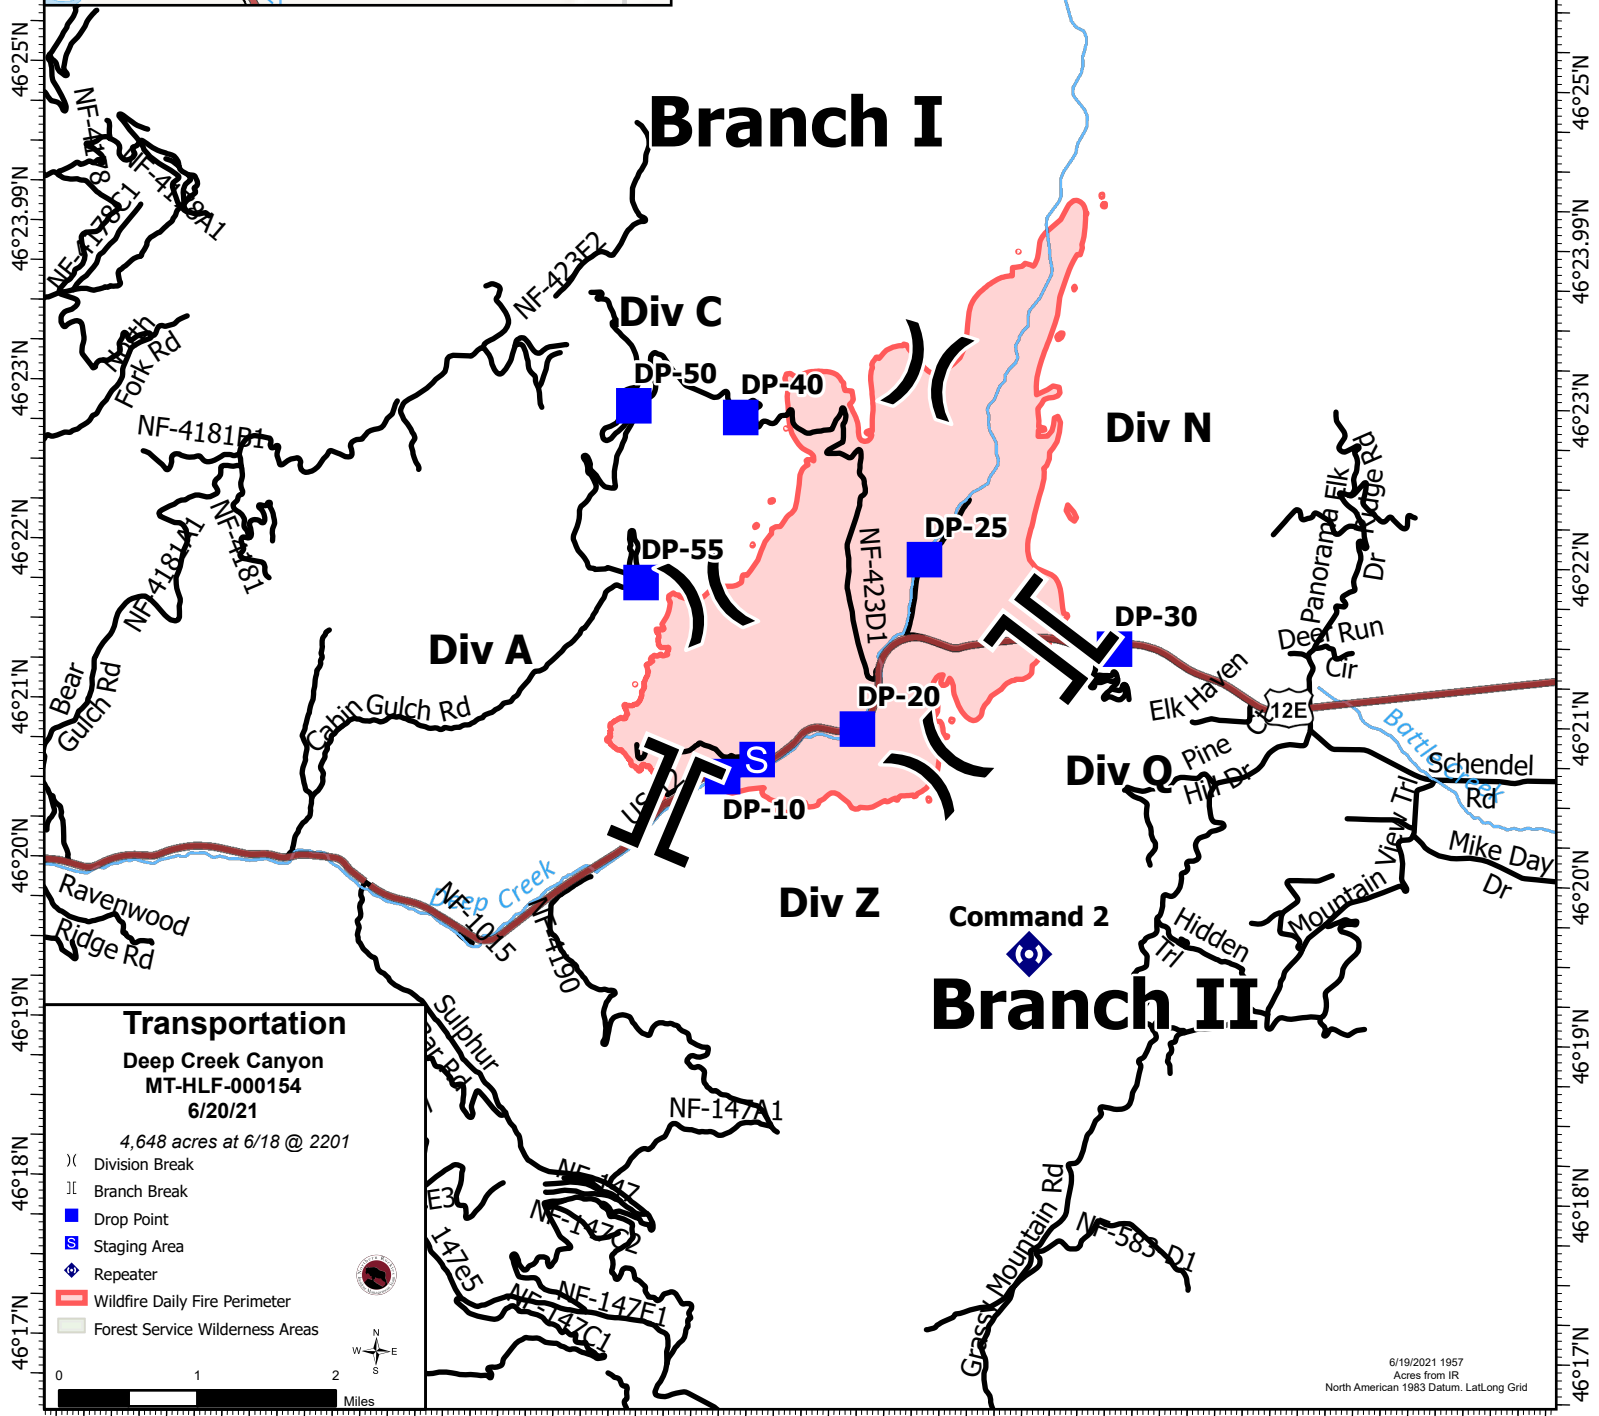

111°15.5'W 111°14'W 111°13'W 111°12'W 111°11'W 111°10'W 111°9'W 111°8'W 111°7'W 111°6.01'W 111°5'W 111°4'W 111°3'W

Transportation
Deep Creek Canyon
MT-HLF-000154
6/20/21
 4,648 acres at 6/18 @ 2201

- (X) Division Break
- (||) Branch Break
- Drop Point
- Staging Area
- ◆ Repeater
- ▭ Wildfire Daily Fire Perimeter
- ▭ Forest Service Wilderness Areas

0 1 2 Miles

6/19/2021 1957
 Acres from IR
 North American 1983 Datum, Lat/Long Grid

111°15'W 111°14'W 111°13'W 111°12'W 111°11'W 111°10'W 111°9'W 111°8'W 111°7'W 111°6.01'W 111°5'W 111°4'W 111°3'W 111°2'W