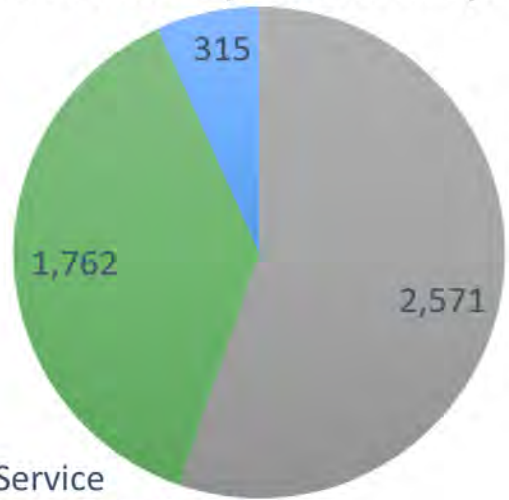

Land Status Map

Deep Creek Canyon
MT-HLF-000154
June 21, 2021

4,648 acres at 6/18 @ 2201

Acres Burned by Ownership

- Private
- US Forest Service
- Montana State Trust Lands

WEST BIG BELTS
GFA - DEEP CREEK

Esri, NASA, NGA, USGS, FEMA