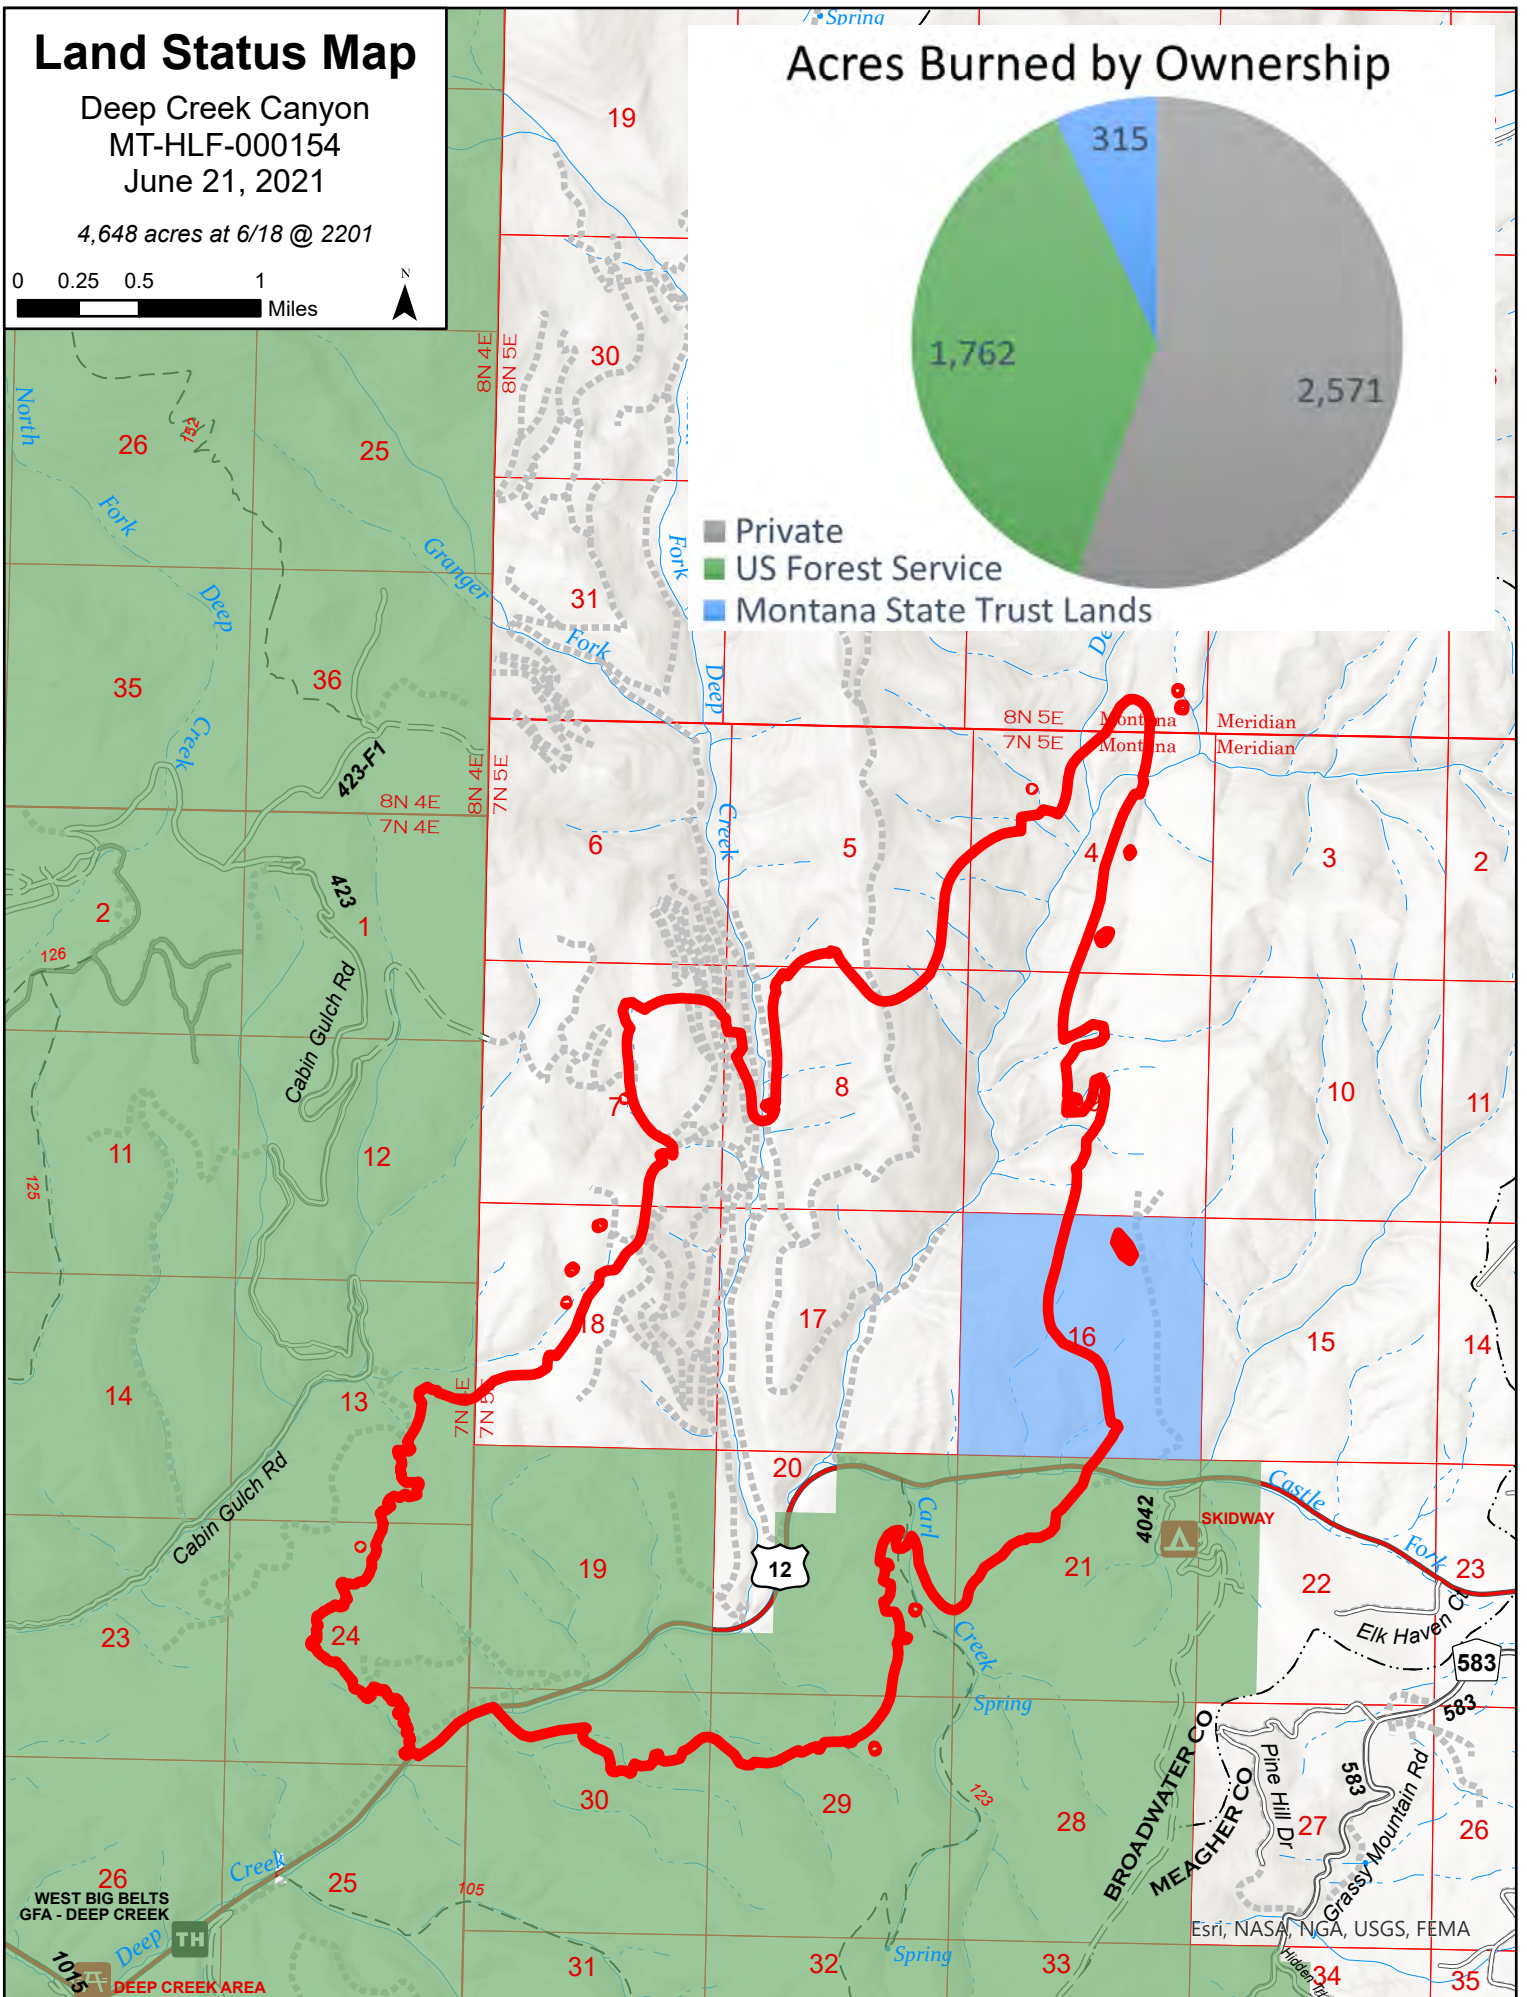

Land Status Map

Deep Creek Canyon
MT-HLF-000154
June 21, 2021

4,648 acres at 6/18 @ 2201

Acres Burned by Ownership

- Private
- US Forest Service
- Montana State Trust Lands

WEST BIG BELTS
GFA - DEEP CREEK

Esri, NASA, NGA, USGS, FEMA