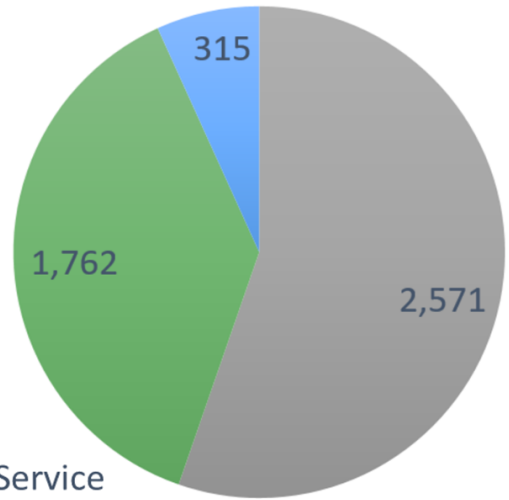

Land Status Map

Deep Creek Canyon
MT-HLF-000154
June 22, 2021

4,648 acres at 6/18 @ 2201

Acres Burned by Ownership

- Private
- US Forest Service
- Montana State Trust Lands

WEST BIG BELTS
GFA - DEEP CREEK

Esri, NASA, NGA, USGS, FEMA