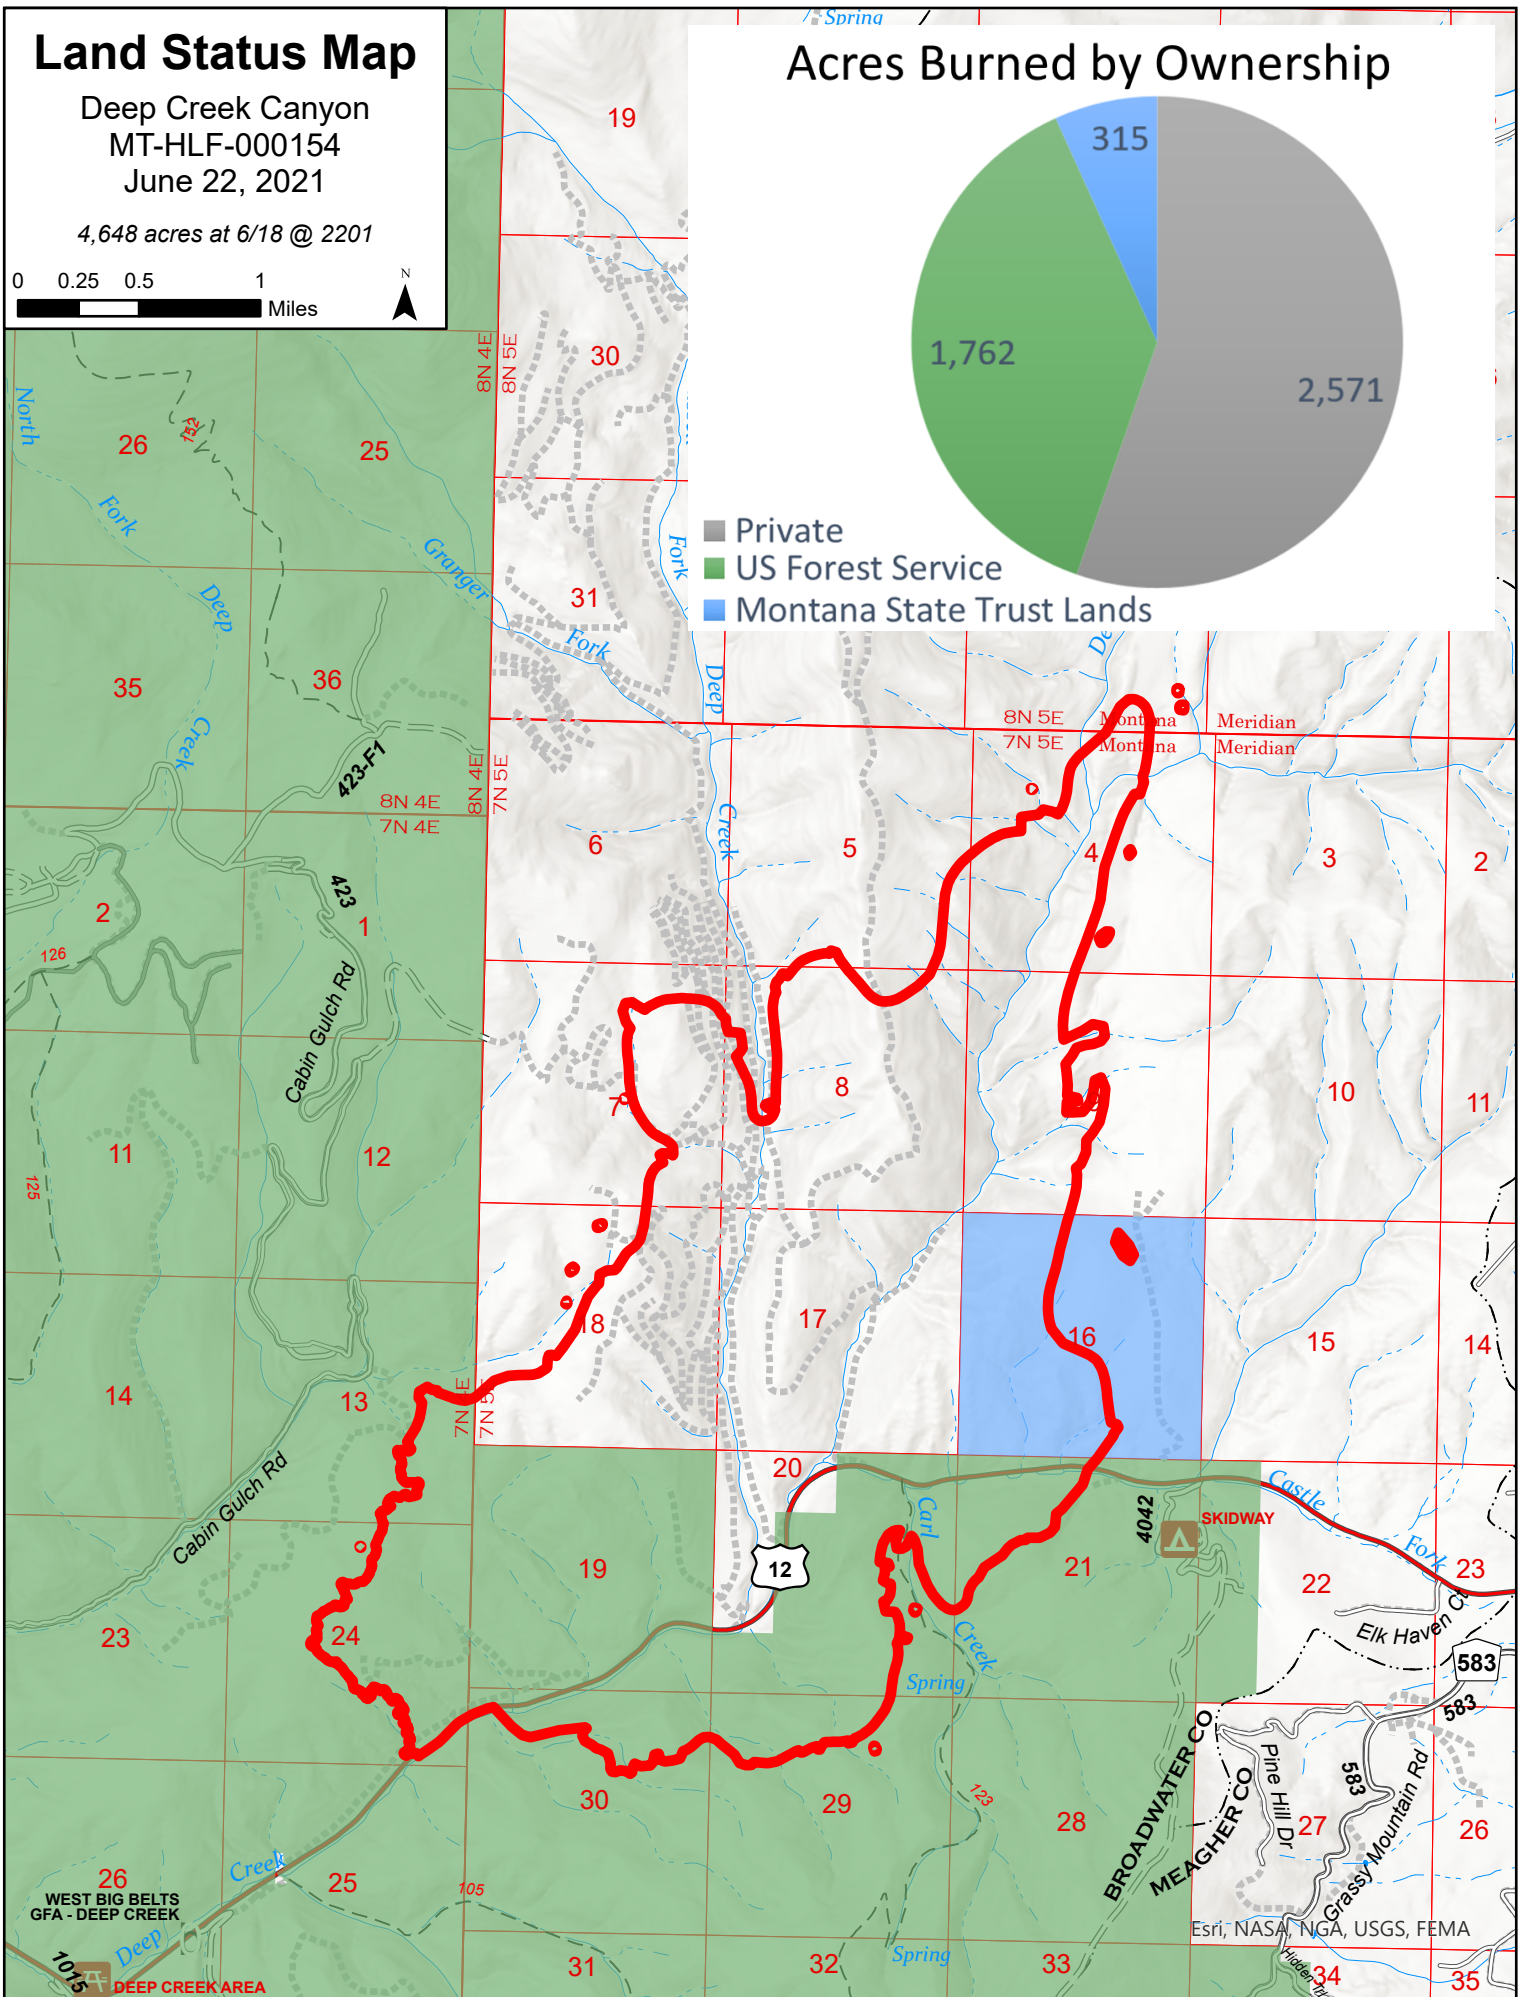

Land Status Map

Deep Creek Canyon
MT-HLF-000154
June 22, 2021

4,648 acres at 6/18 @ 2201

Acres Burned by Ownership

- Private
- US Forest Service
- Montana State Trust Lands

WEST BIG BELTS
GFA - DEEP CREEK

Esri, NASA, NGA, USGS, FEMA