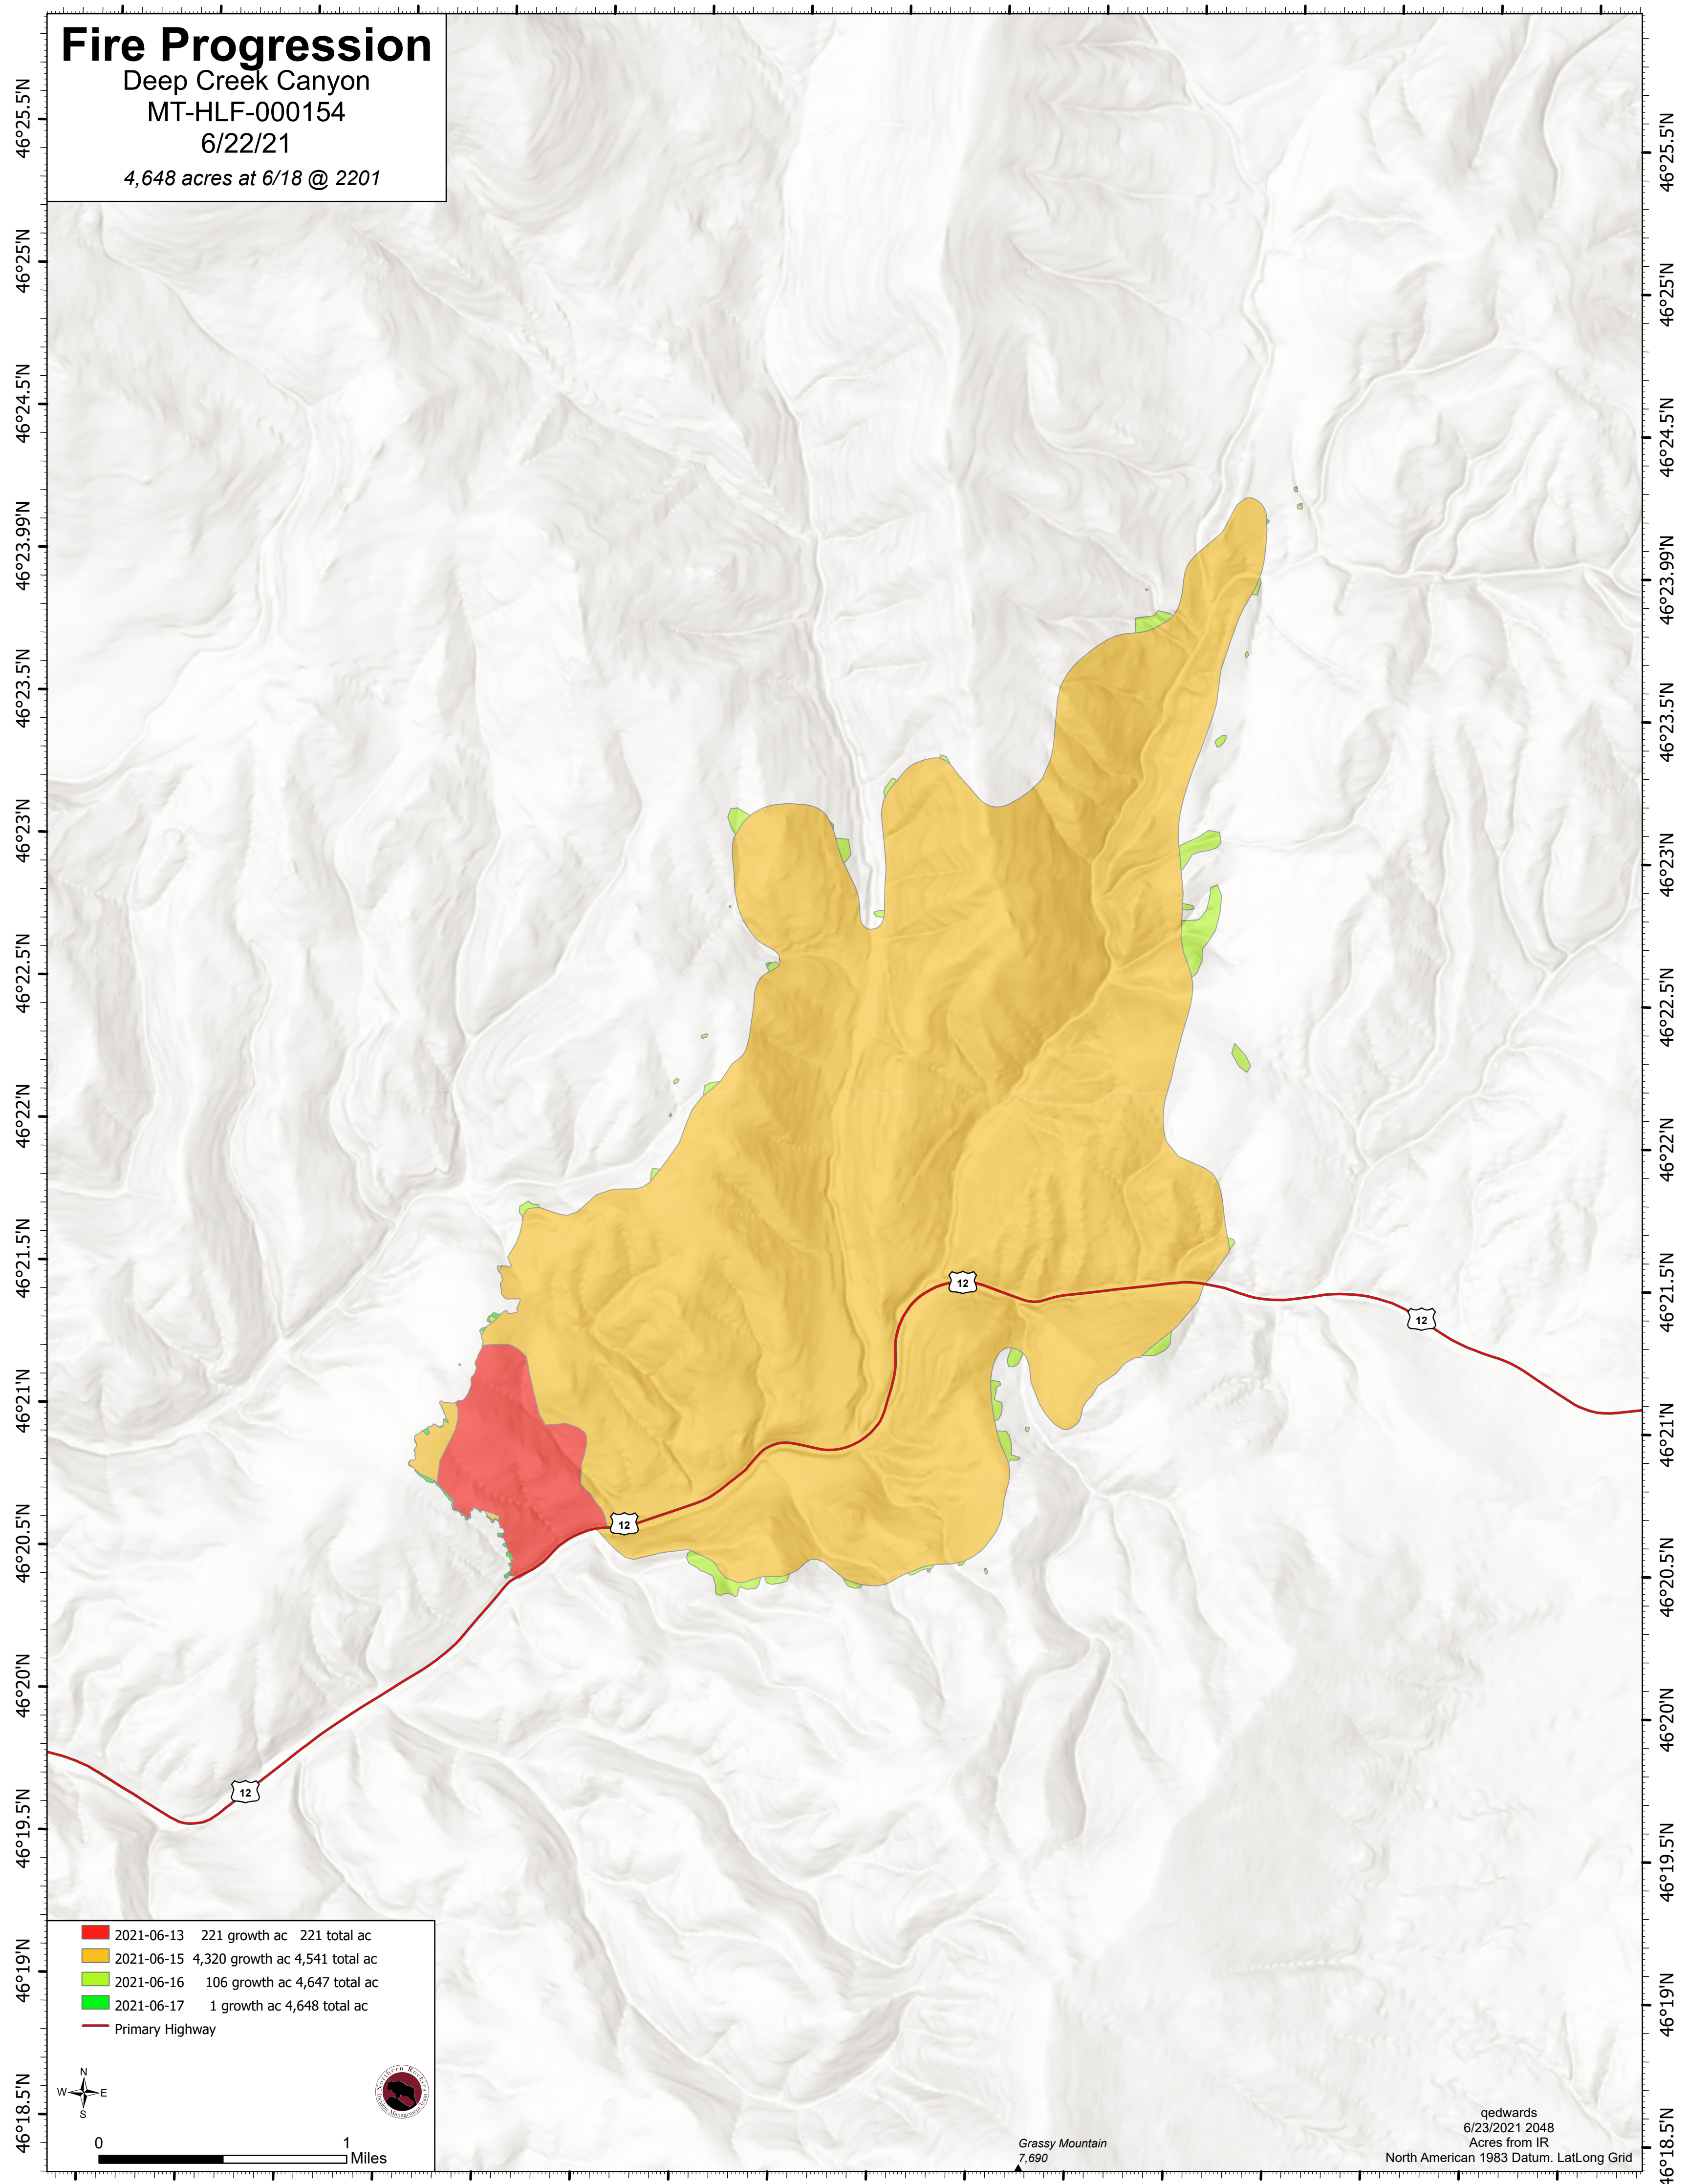

111°12'W 111°11.5'W 111°11'W 111°10.5'W 111°10'W 111°9.5'W 111°9'W 111°8.5'W 111°8'W 111°7.5'W 111°7'W 111°6.5'W 111°6.01'W 111°5.5'W 111°5'W 111°4.5'W

Fire Progression

Deep Creek Canyon

MT-HLF-000154

6/22/21

4,648 acres at 6/18 @ 2201

■	2021-06-13	221 growth ac	221 total ac
■	2021-06-15	4,320 growth ac	4,541 total ac
■	2021-06-16	106 growth ac	4,647 total ac
■	2021-06-17	1 growth ac	4,648 total ac
—	Primary Highway		

N
E
S
W

0 1 Miles

Grassy Mountain
7,690

qedwards
6/23/2021 2048
Acres from IR
North American 1983 Datum. LatLong Grid

111°12'W 111°11.5'W 111°11'W 111°10.5'W 111°10'W 111°9.5'W 111°9'W 111°8.5'W 111°8'W 111°7.5'W 111°7'W 111°6.5'W 111°6.01'W 111°5.5'W 111°5'W 111°4.5'W